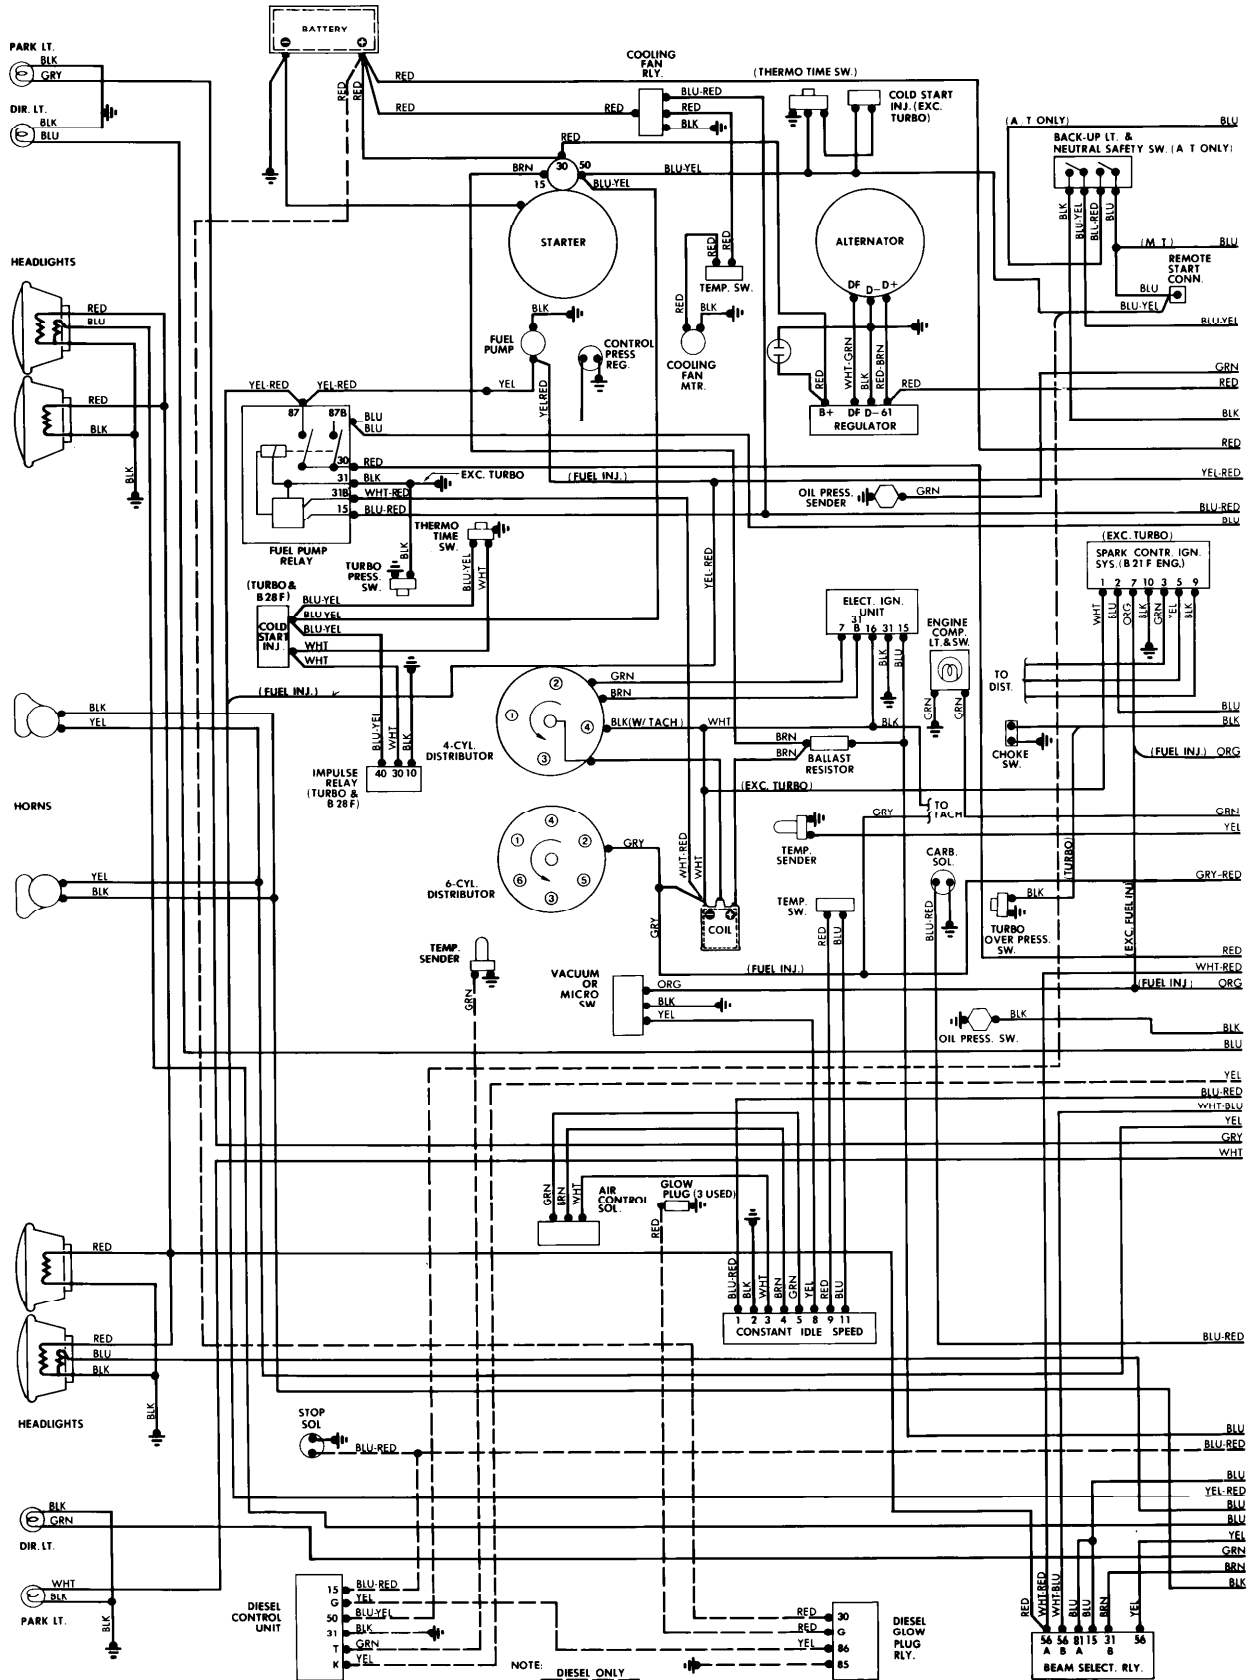

1982 Volvo

DL, GL, GLE, GLT TURBO & DL & GL DIESELS

ENGINE COMPARTMENT

1982 Volvo

DL, GL, GLE, GLT TURBO & DL & GL DIESELS (Cont.)

INSTRUMENT PANEL & UNDERDASH