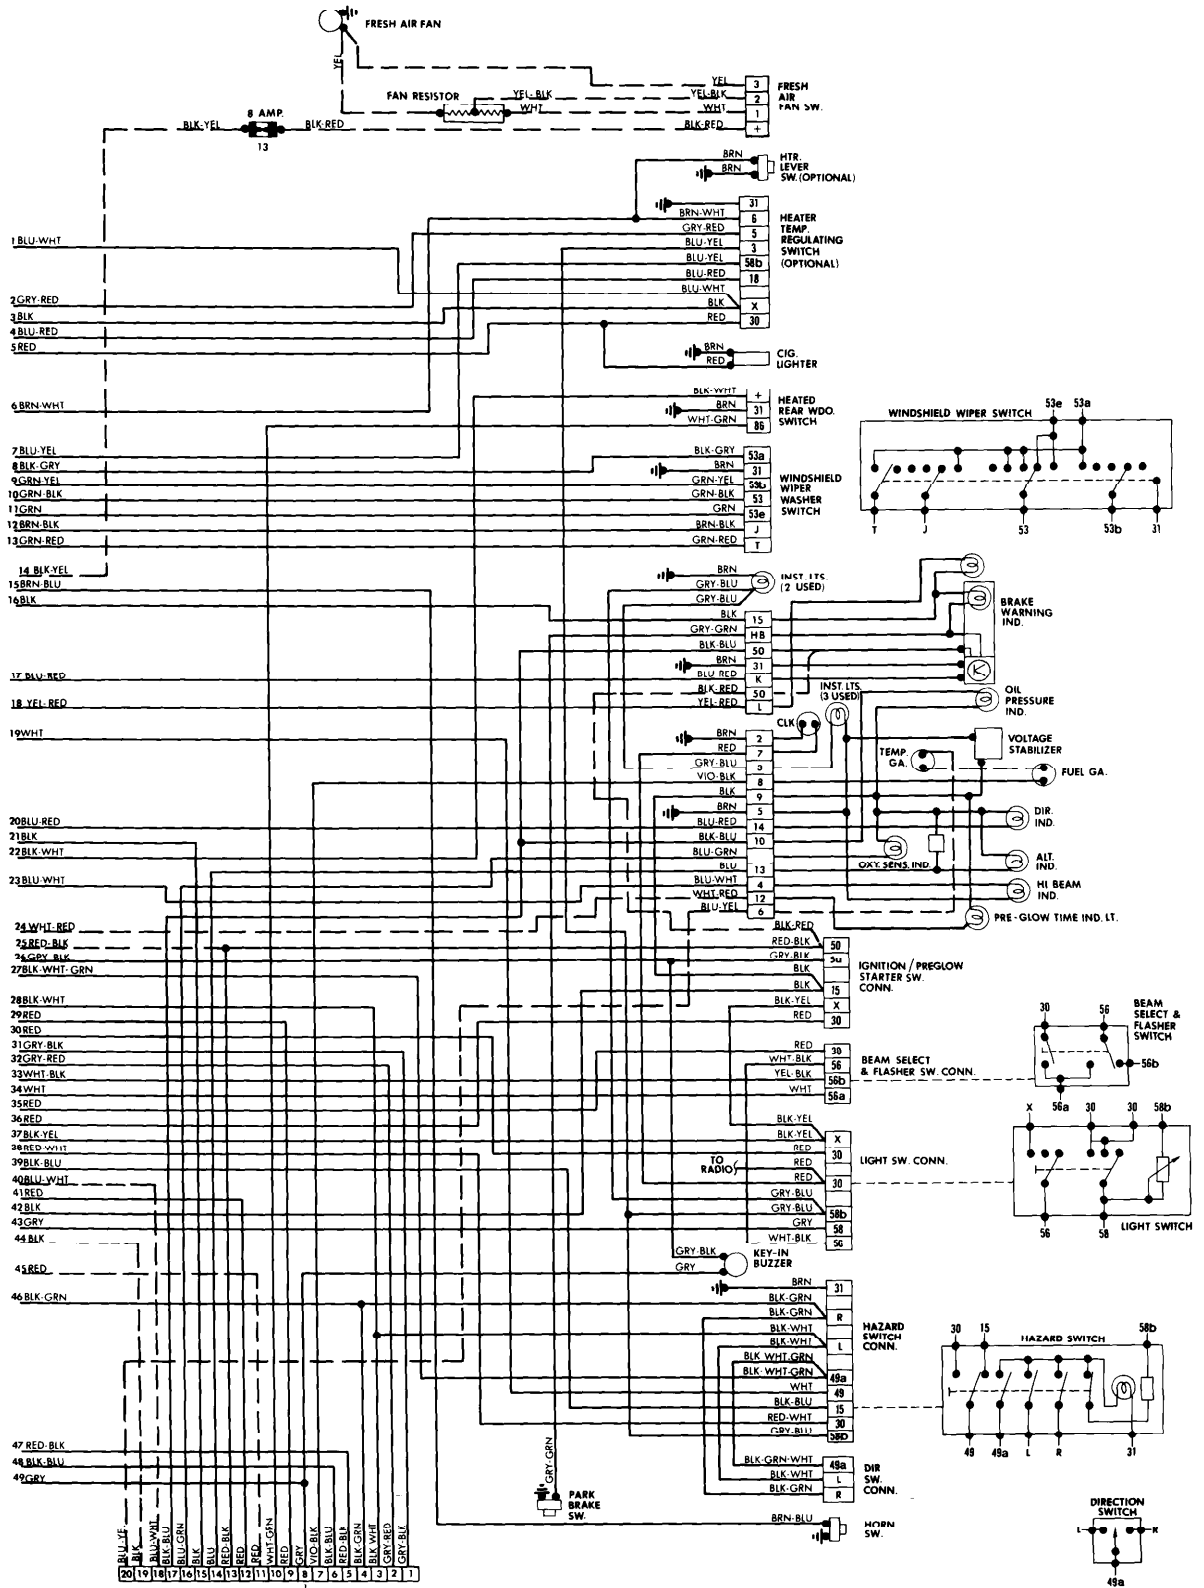

1982 Volkswagen VANAGON & VANAGON DIESEL

FRONT COMPARTMENT & FUSE BLOCK

1982 Volkswagen

4-237

VANAGON & VANAGON DIESEL (Cont.)

FRONT COMPARTMENT & UNDERDASH

1982 Volkswagen

VANAGON & VANAGON DIESEL (Cont.)

UNDERDASH & INSTRUMENT PANEL

1982 Volkswagen

VANAGON & VANAGON DIESEL

4-239

ENGINE COMPARTMENT & REAR COMPARTMENT