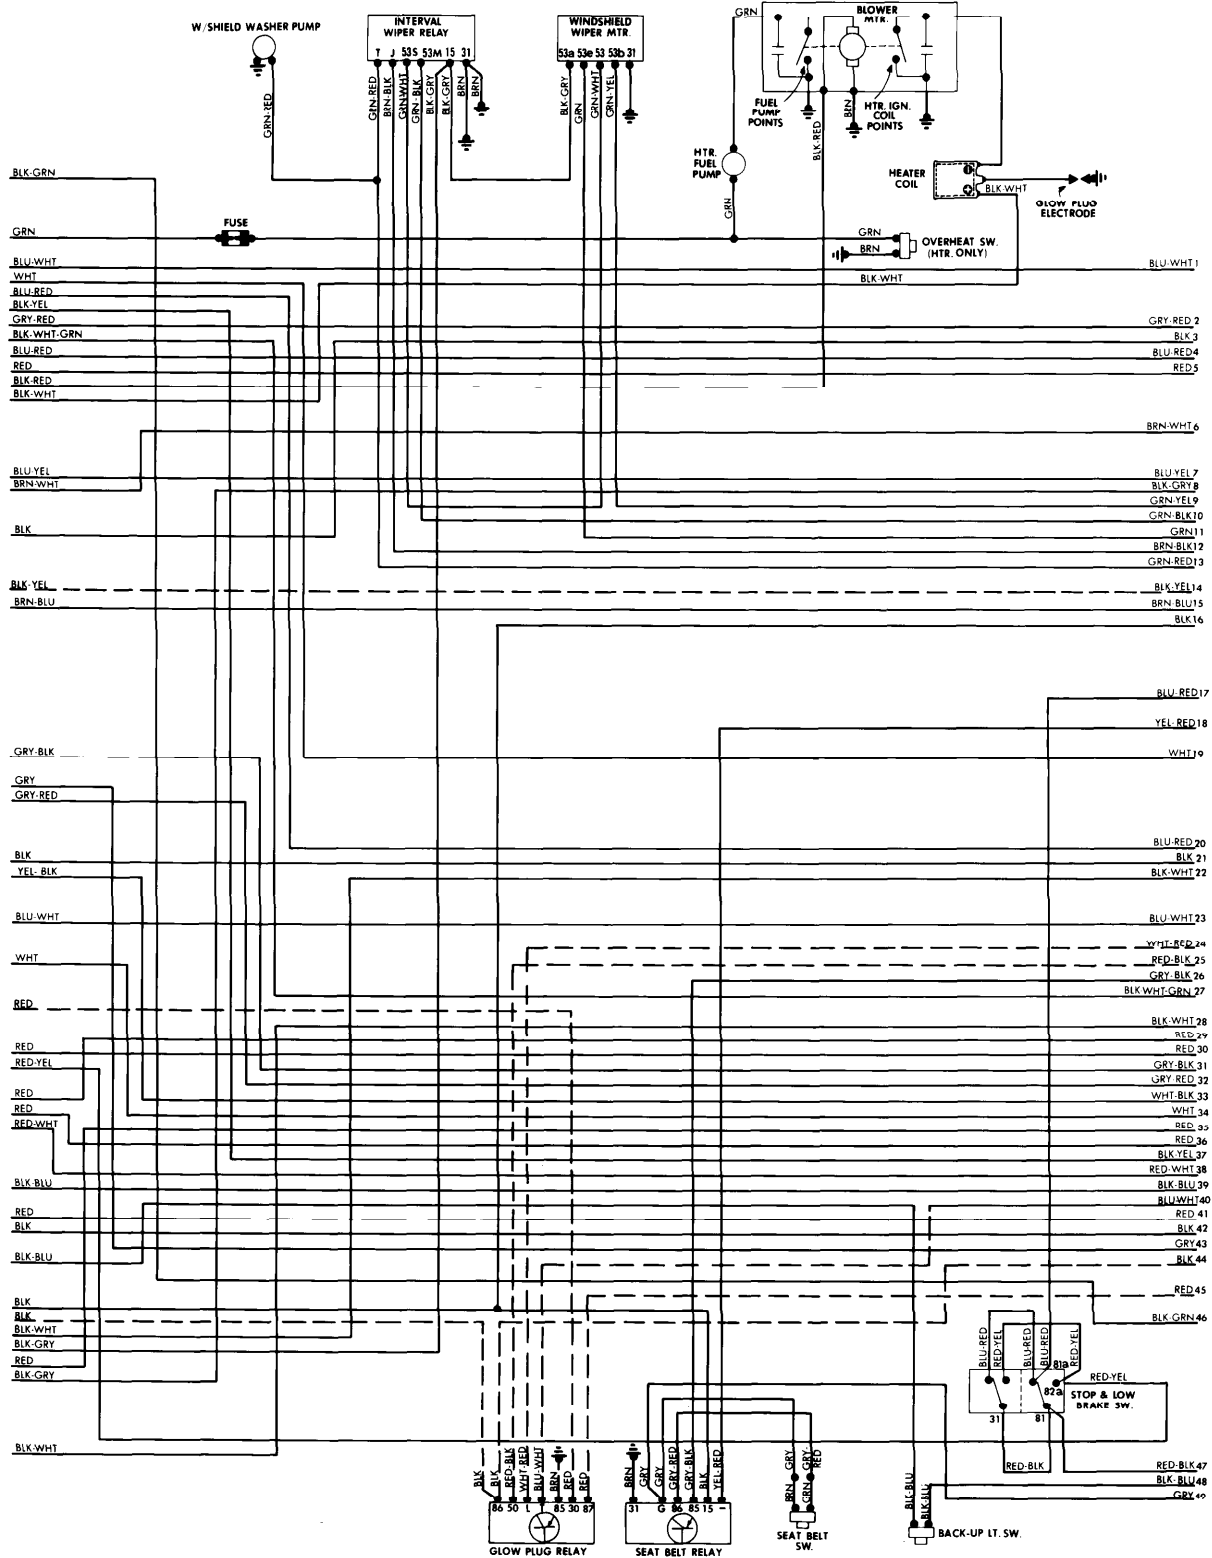

1982 Volkswagen VANAGON & VANAGON DIESEL

FRONT COMPARTMENT & FUSE BLOCK

1982 Volkswagen

4-237

VANAGON & VANAGON DIESEL (Cont.)

FRONT COMPARTMENT & UNDERDASH

1982 Volkswagen

VANAGON & VANAGON DIESEL (Cont.)

UNDERDASH & INSTRUMENT PANEL

1982 Volkswagen

VANAGON & VANAGON DIESEL

4-239

ENGINE COMPARTMENT & REAR COMPARTMENT