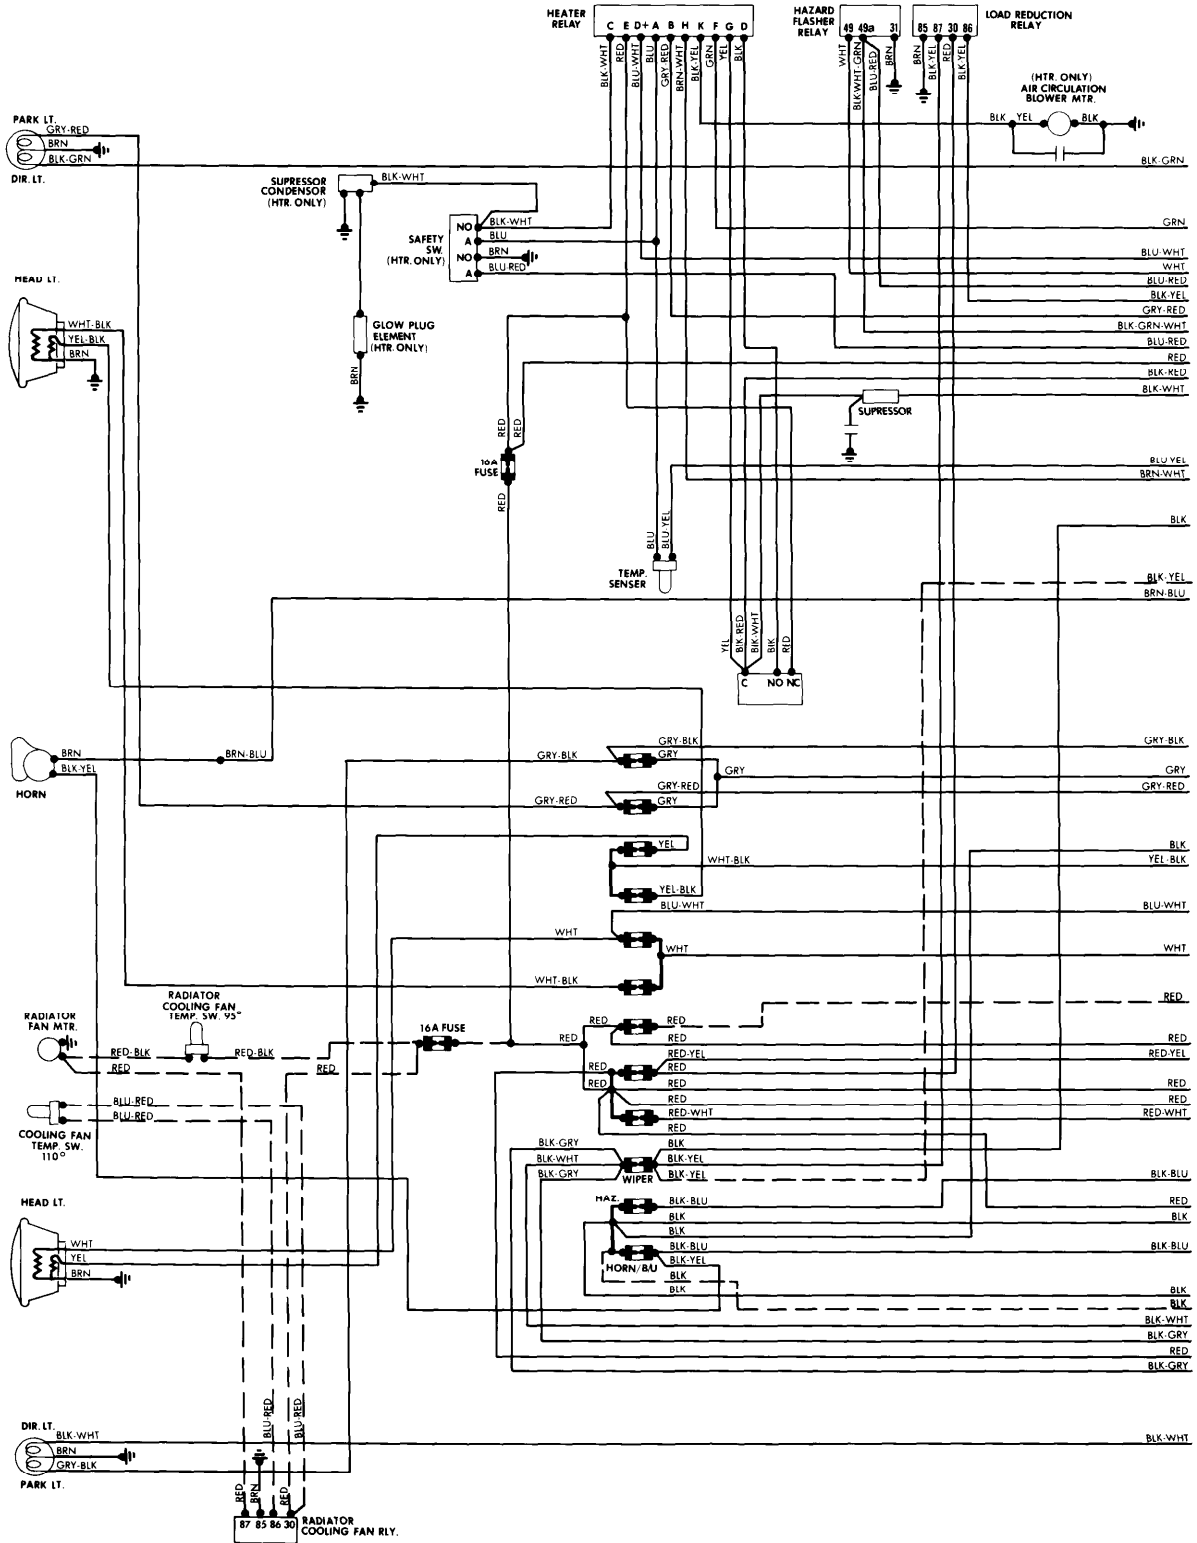

1982 Volkswagen VANAGON & VANAGON DIESEL

FRONT COMPARTMENT & FUSE BLOCK

1982 Volkswagen

4-237

VANAGON & VANAGON DIESEL (Cont.)

FRONT COMPARTMENT & UNDERDASH

1982 Volkswagen

VANAGON & VANAGON DIESEL (Cont.)

UNDERDASH & INSTRUMENT PANEL

1982 Volkswagen

VANAGON & VANAGON DIESEL

4-239

ENGINE COMPARTMENT & REAR COMPARTMENT