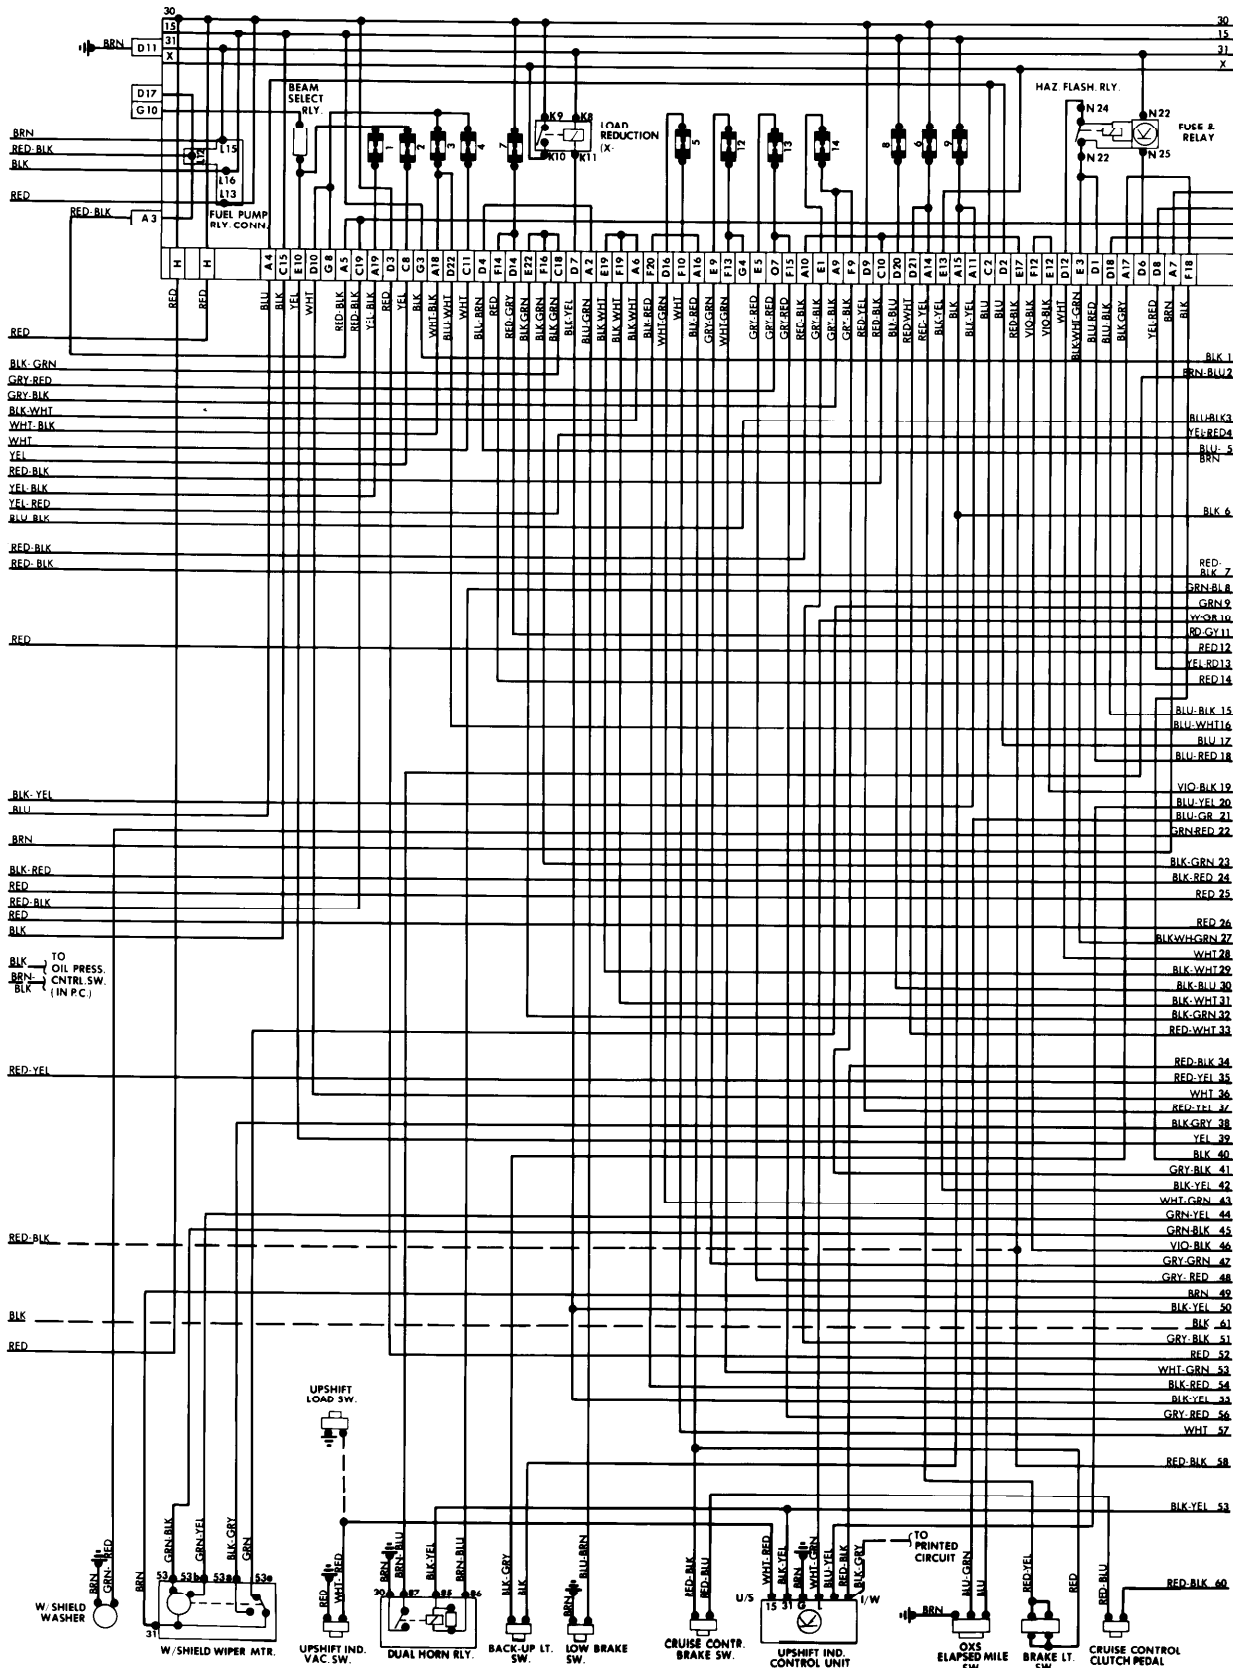

1982 Volkswagen QUANTUM & QUANTUM DIESEL

ENGINE COMPARTMENT

1982 Volkswagen

QUANTUM & QUANTUM DIESEL (Cont.)

FUSE BLOCK & UNDERDASH

1982 Volkswagen

QUANTUM & QUANTUM DIESEL (Cont.)

FUSE BLOCK & UNDERDASH

1982 Volkswagen

QUANTUM & QUANTUM DIESEL (Cont.)

INSTRUMENT PANEL & REAR COMPARTMENT