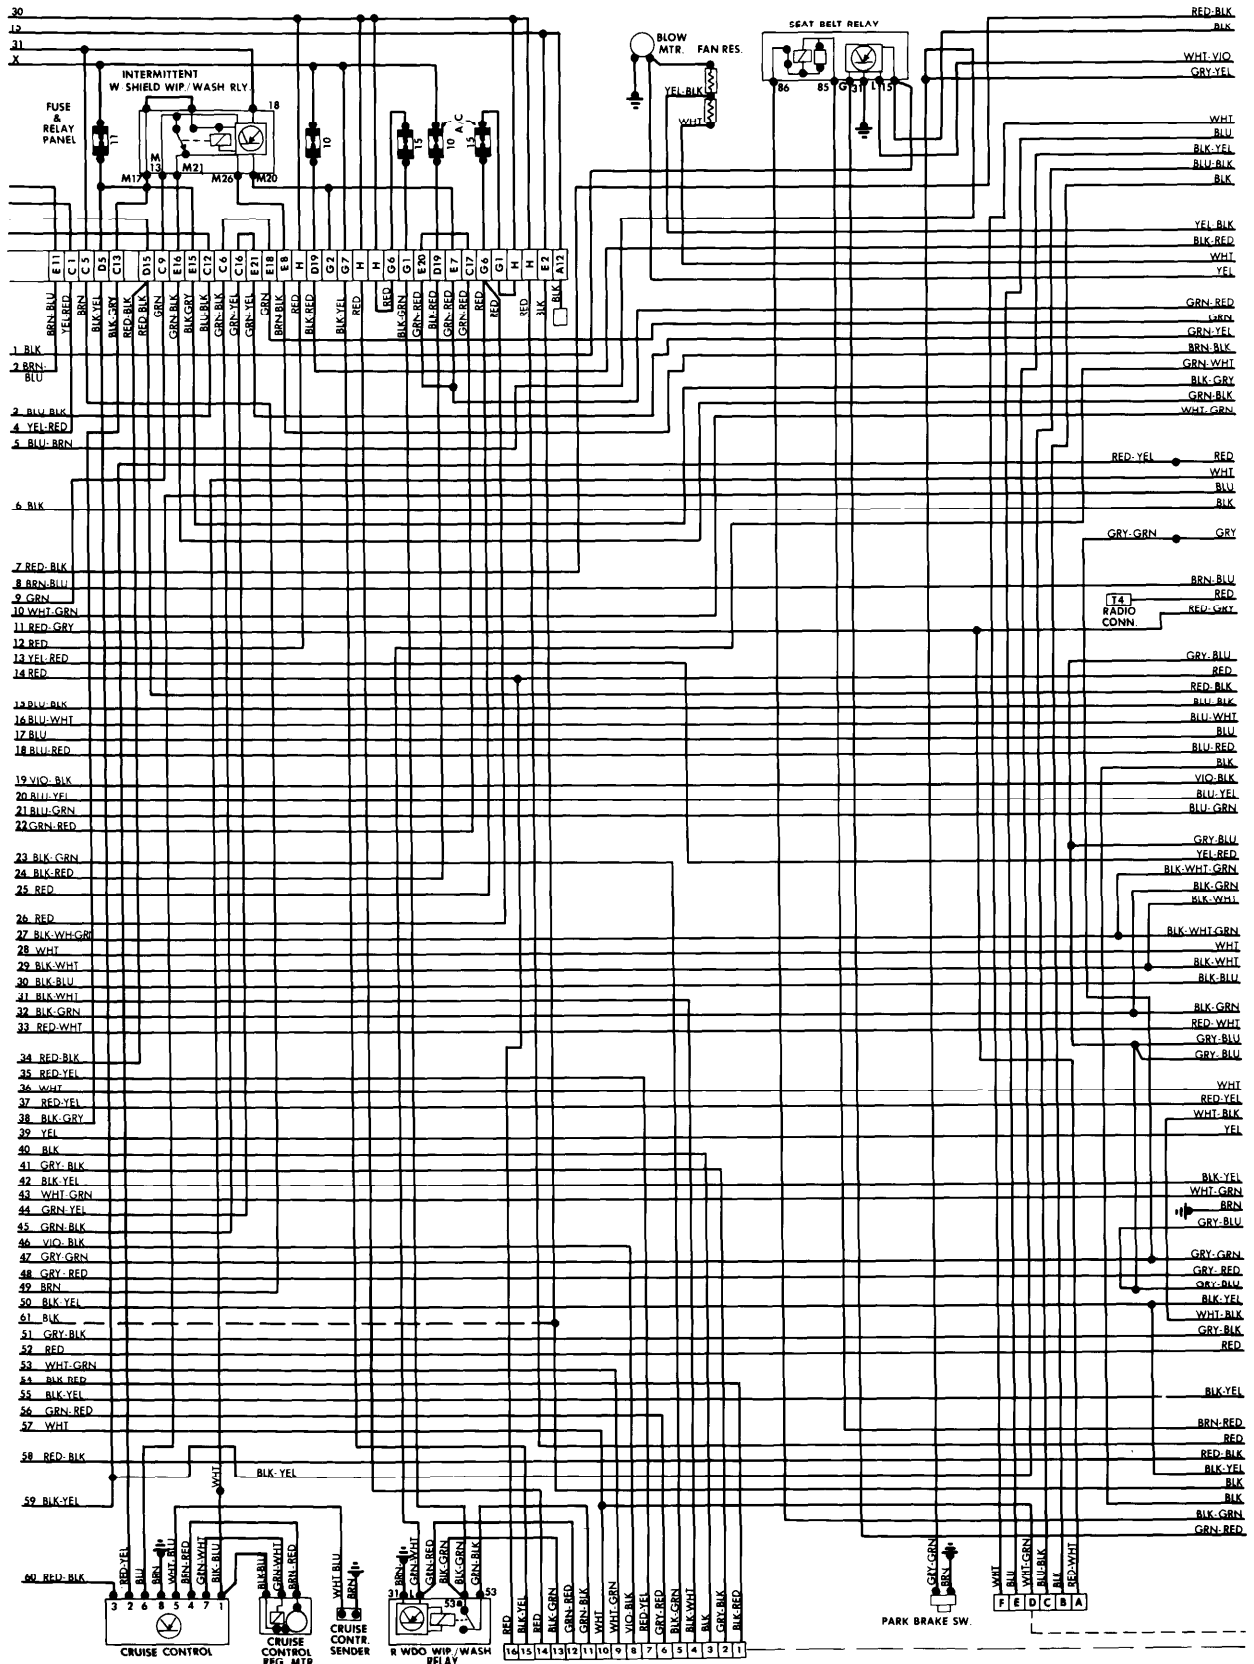

1982 Volkswagen QUANTUM & QUANTUM DIESEL

ENGINE COMPARTMENT

1982 Volkswagen

QUANTUM & QUANTUM DIESEL (Cont.)

FUSE BLOCK & UNDERDASH

1982 Volkswagen

QUANTUM & QUANTUM DIESEL (Cont.)

FUSE BLOCK & UNDERDASH

1982 Volkswagen

QUANTUM & QUANTUM DIESEL (Cont.)

INSTRUMENT PANEL & REAR COMPARTMENT