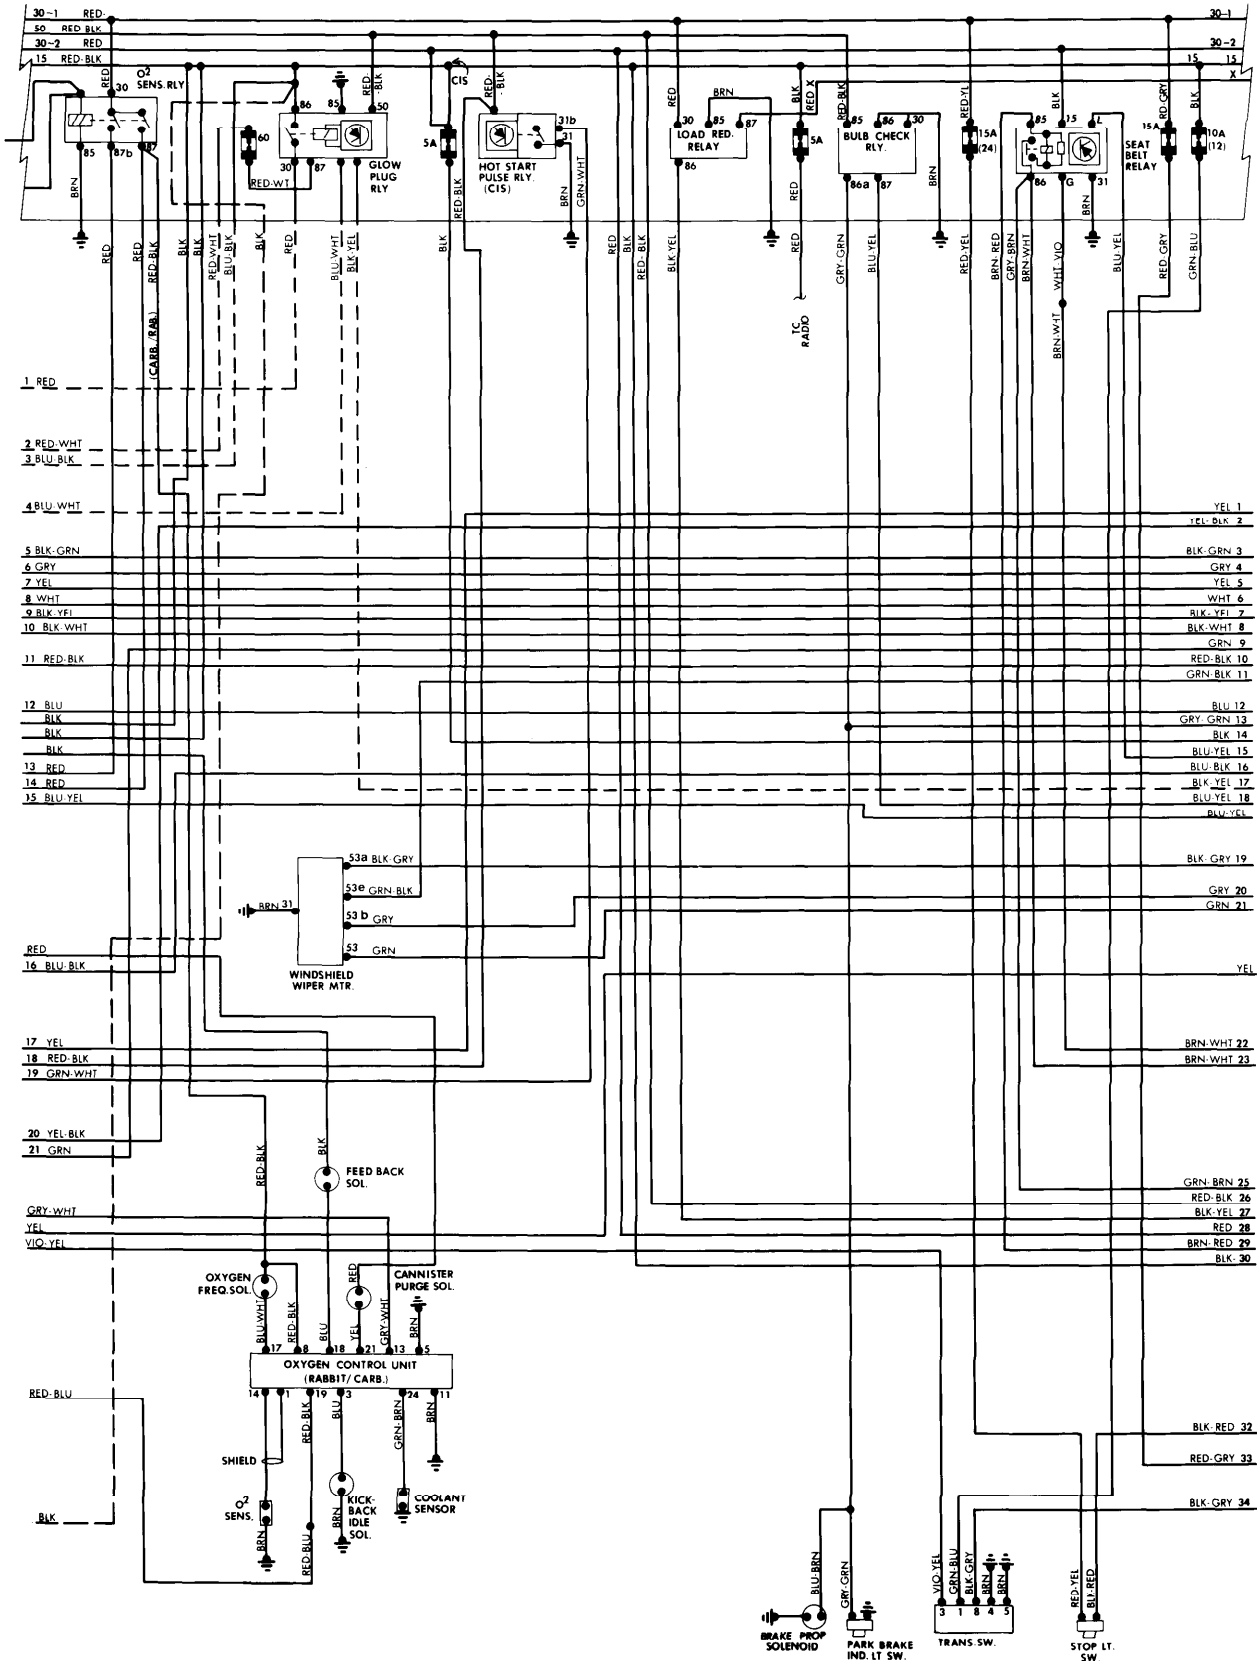

1982 Volkswagen

4-225

RABBIT & RABBIT PICKUP INCLUDING DIESELS (Cont.)

FUSE BLOCK & UNDERDASH

1982 Volkswagen

RABBIT & RABBIT PICKUP INCLUDING DIESELS (Cont.)

FUSE BLOCK, UNDERDASH & INSTRUMENT PANEL