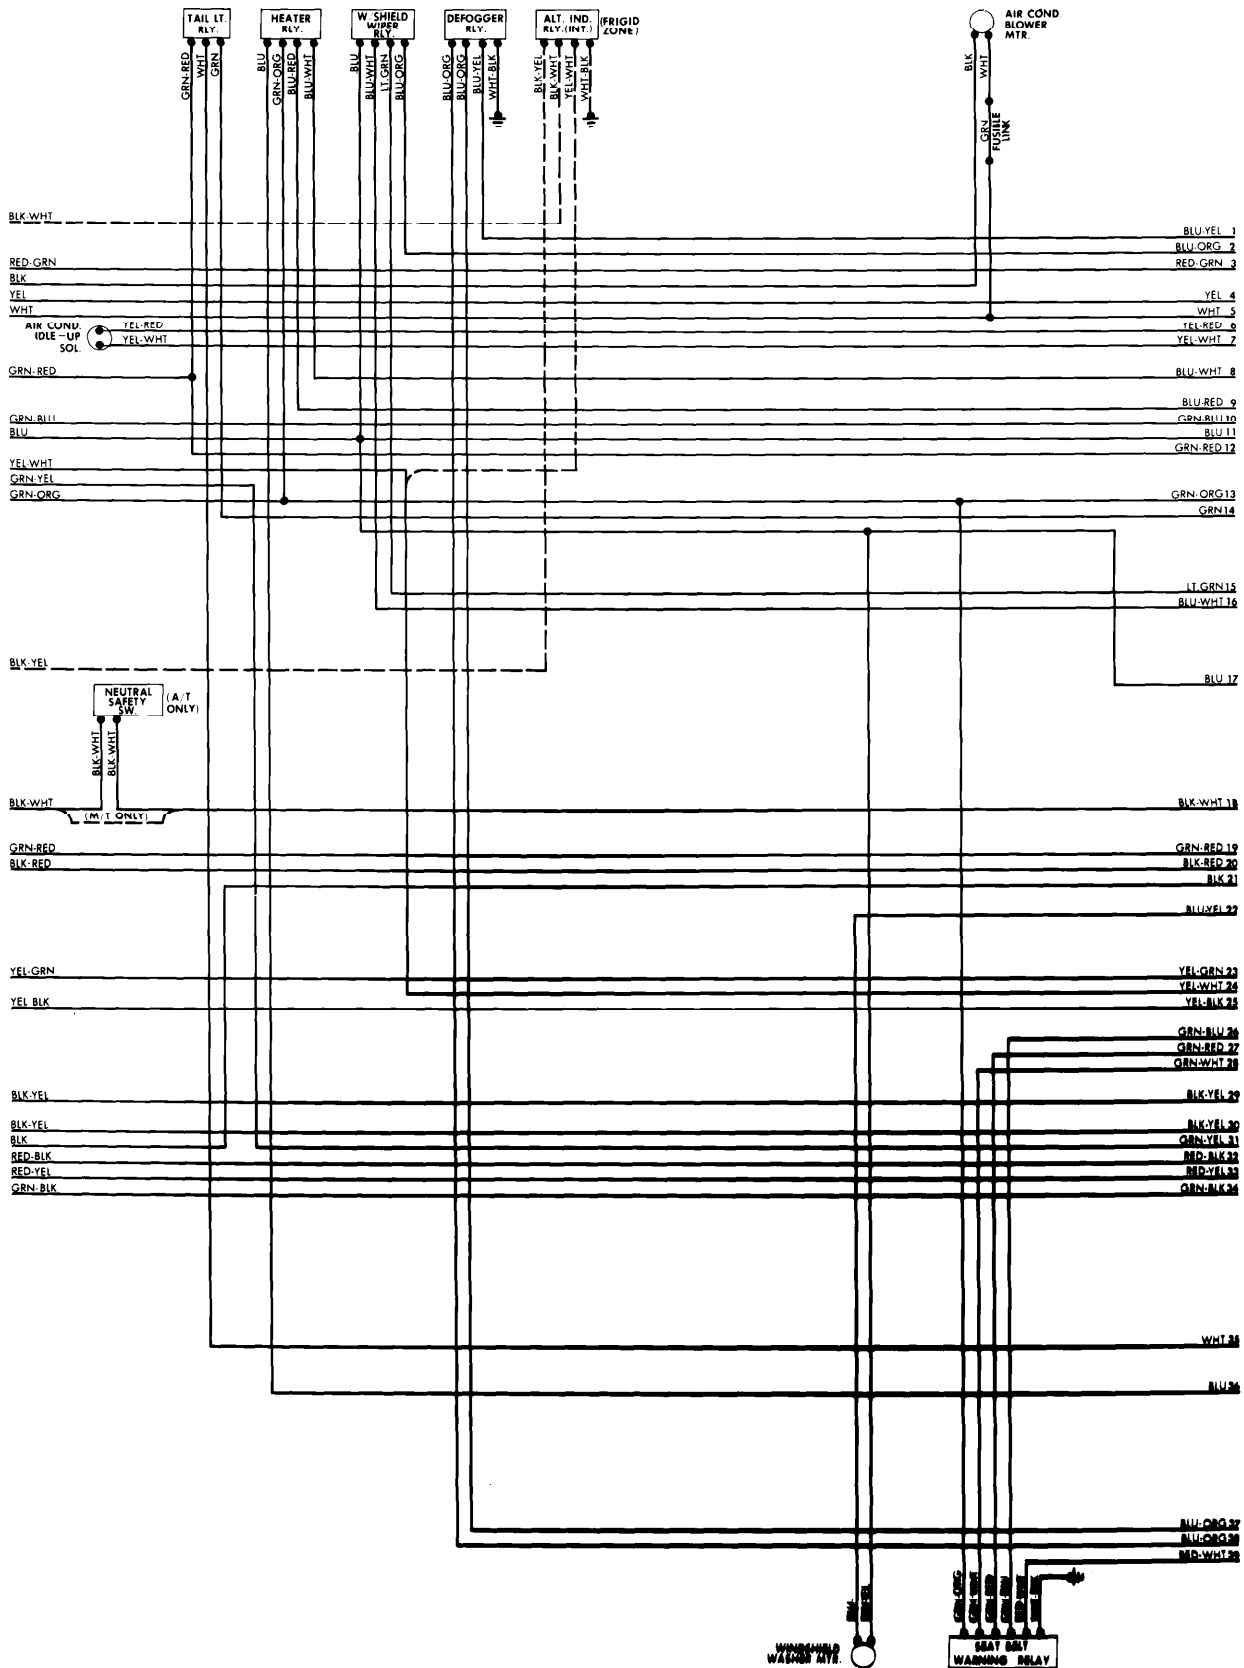

1982 Toyota

TERCEL

ENGINE COMPARTMENT & FUSE BLOCK

1982 Toyota

4-217

TERCEL (Cont.)

UNDERDASH

1982 Toyota

TERCEL (Cont.)

FUSE BLOCK & UNDERDASH