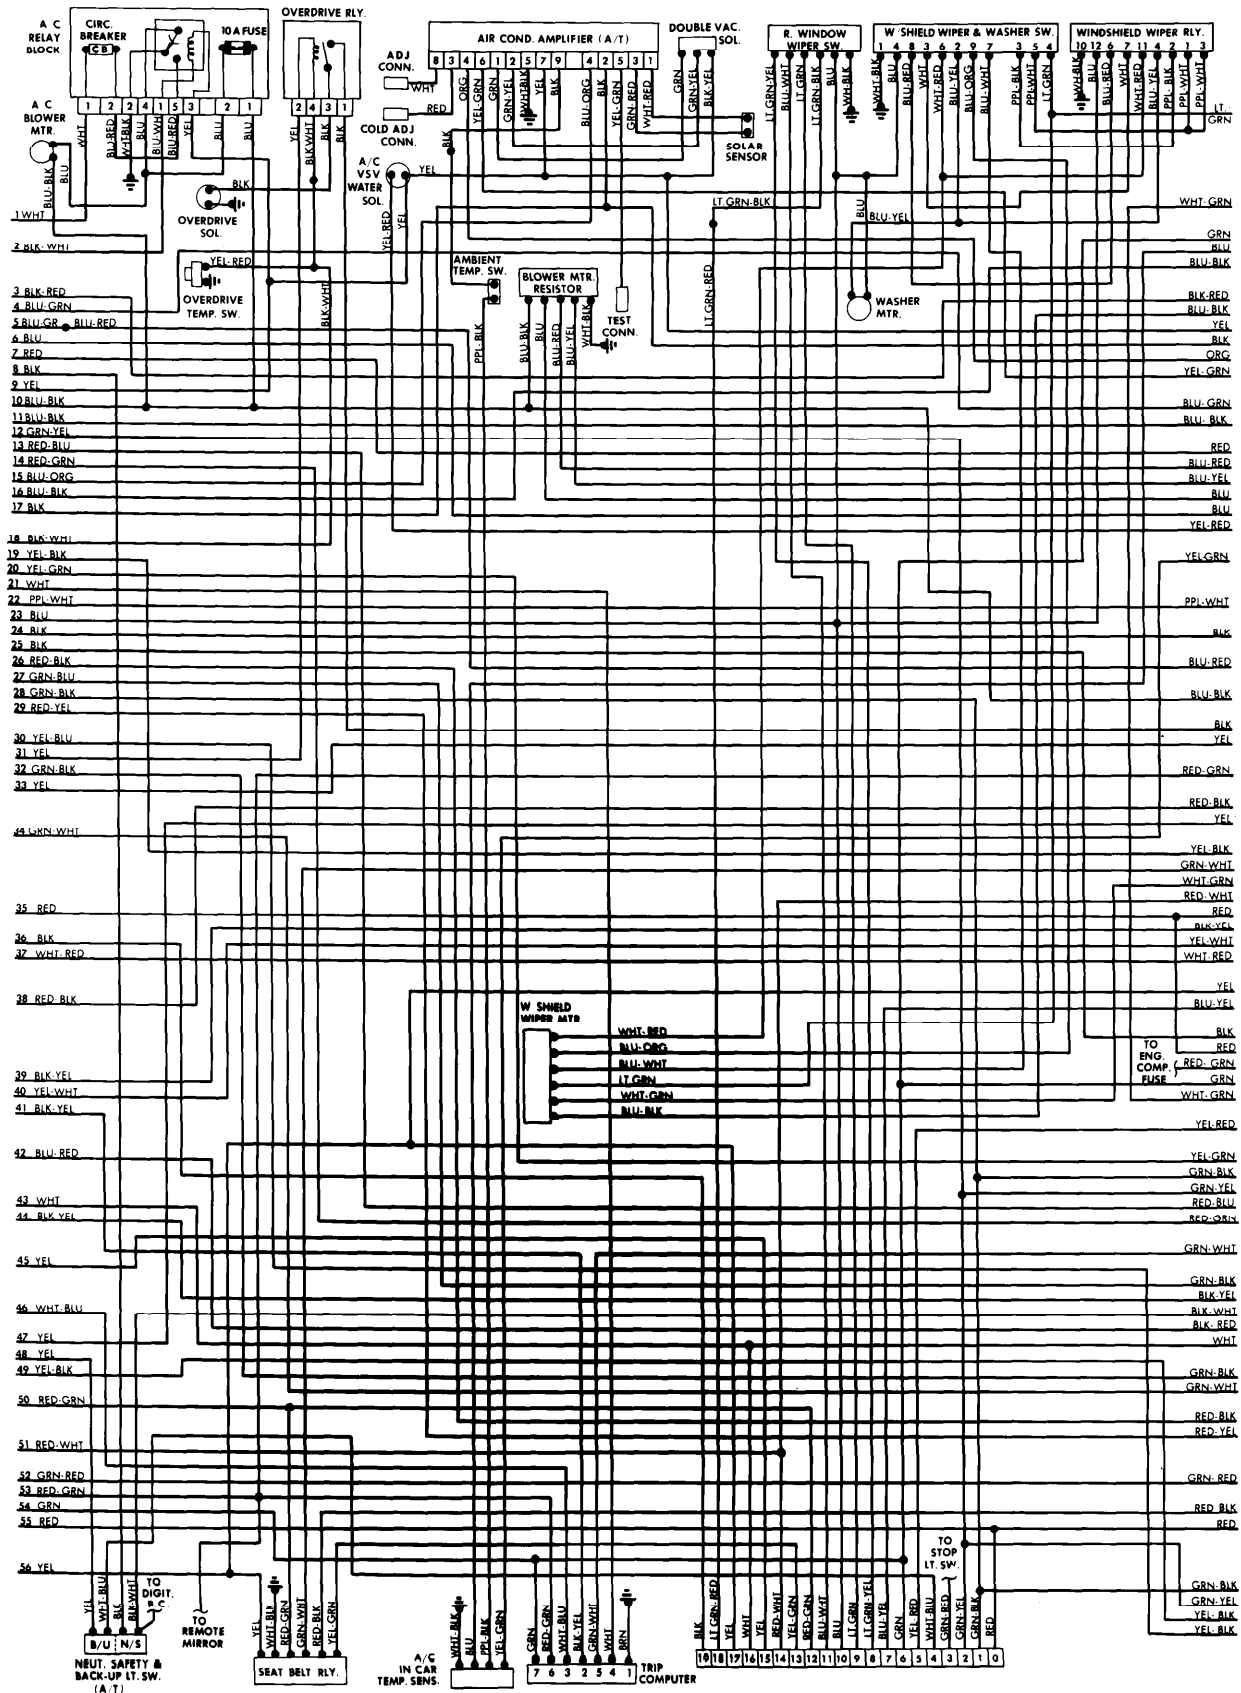

1982 Toyota SUPRA (Cont.)

UNDERDASH

1982 Toyota SUPRA (Cont.)

INSTRUMENT PANEL & REAR COMPARTMENT