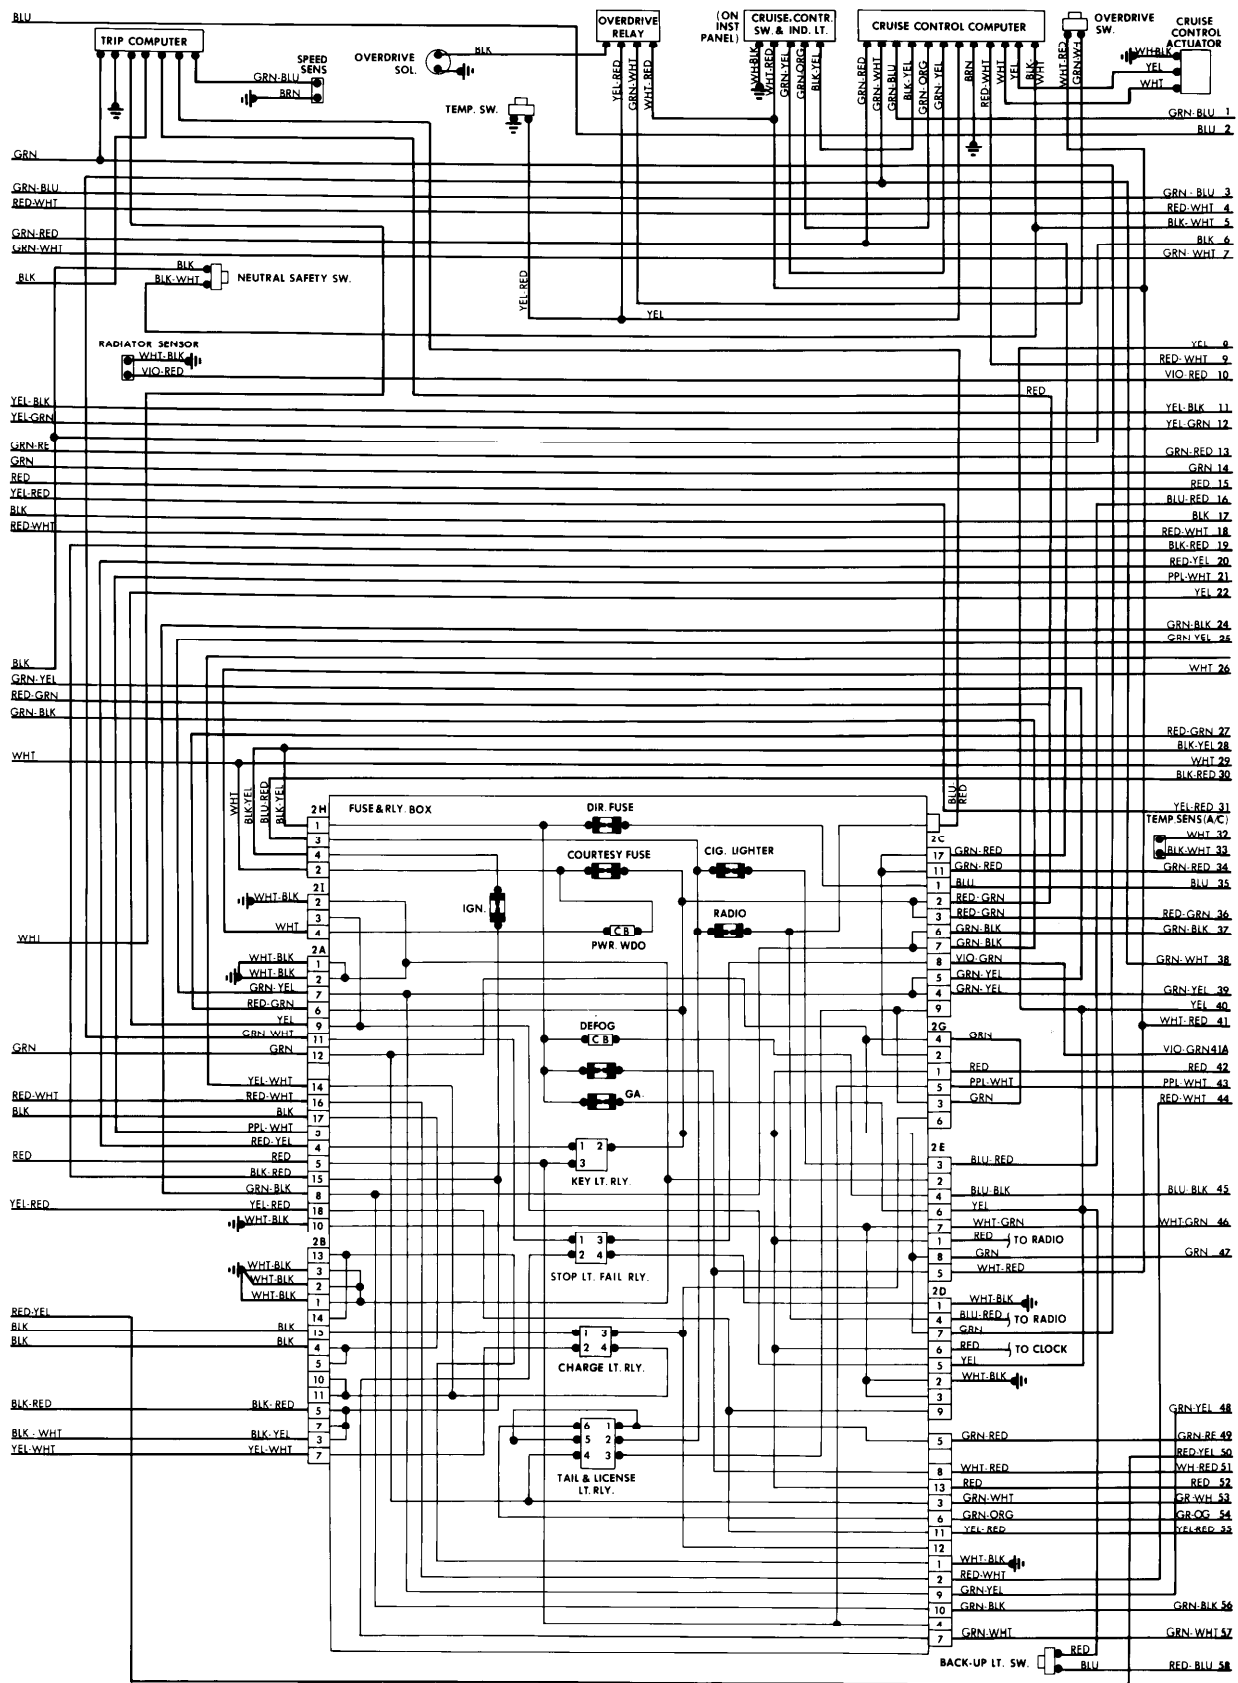

1982 Toyota

CRESSIDA (Cont.)

4-201

FUSE BLOCK & UNDERDASH