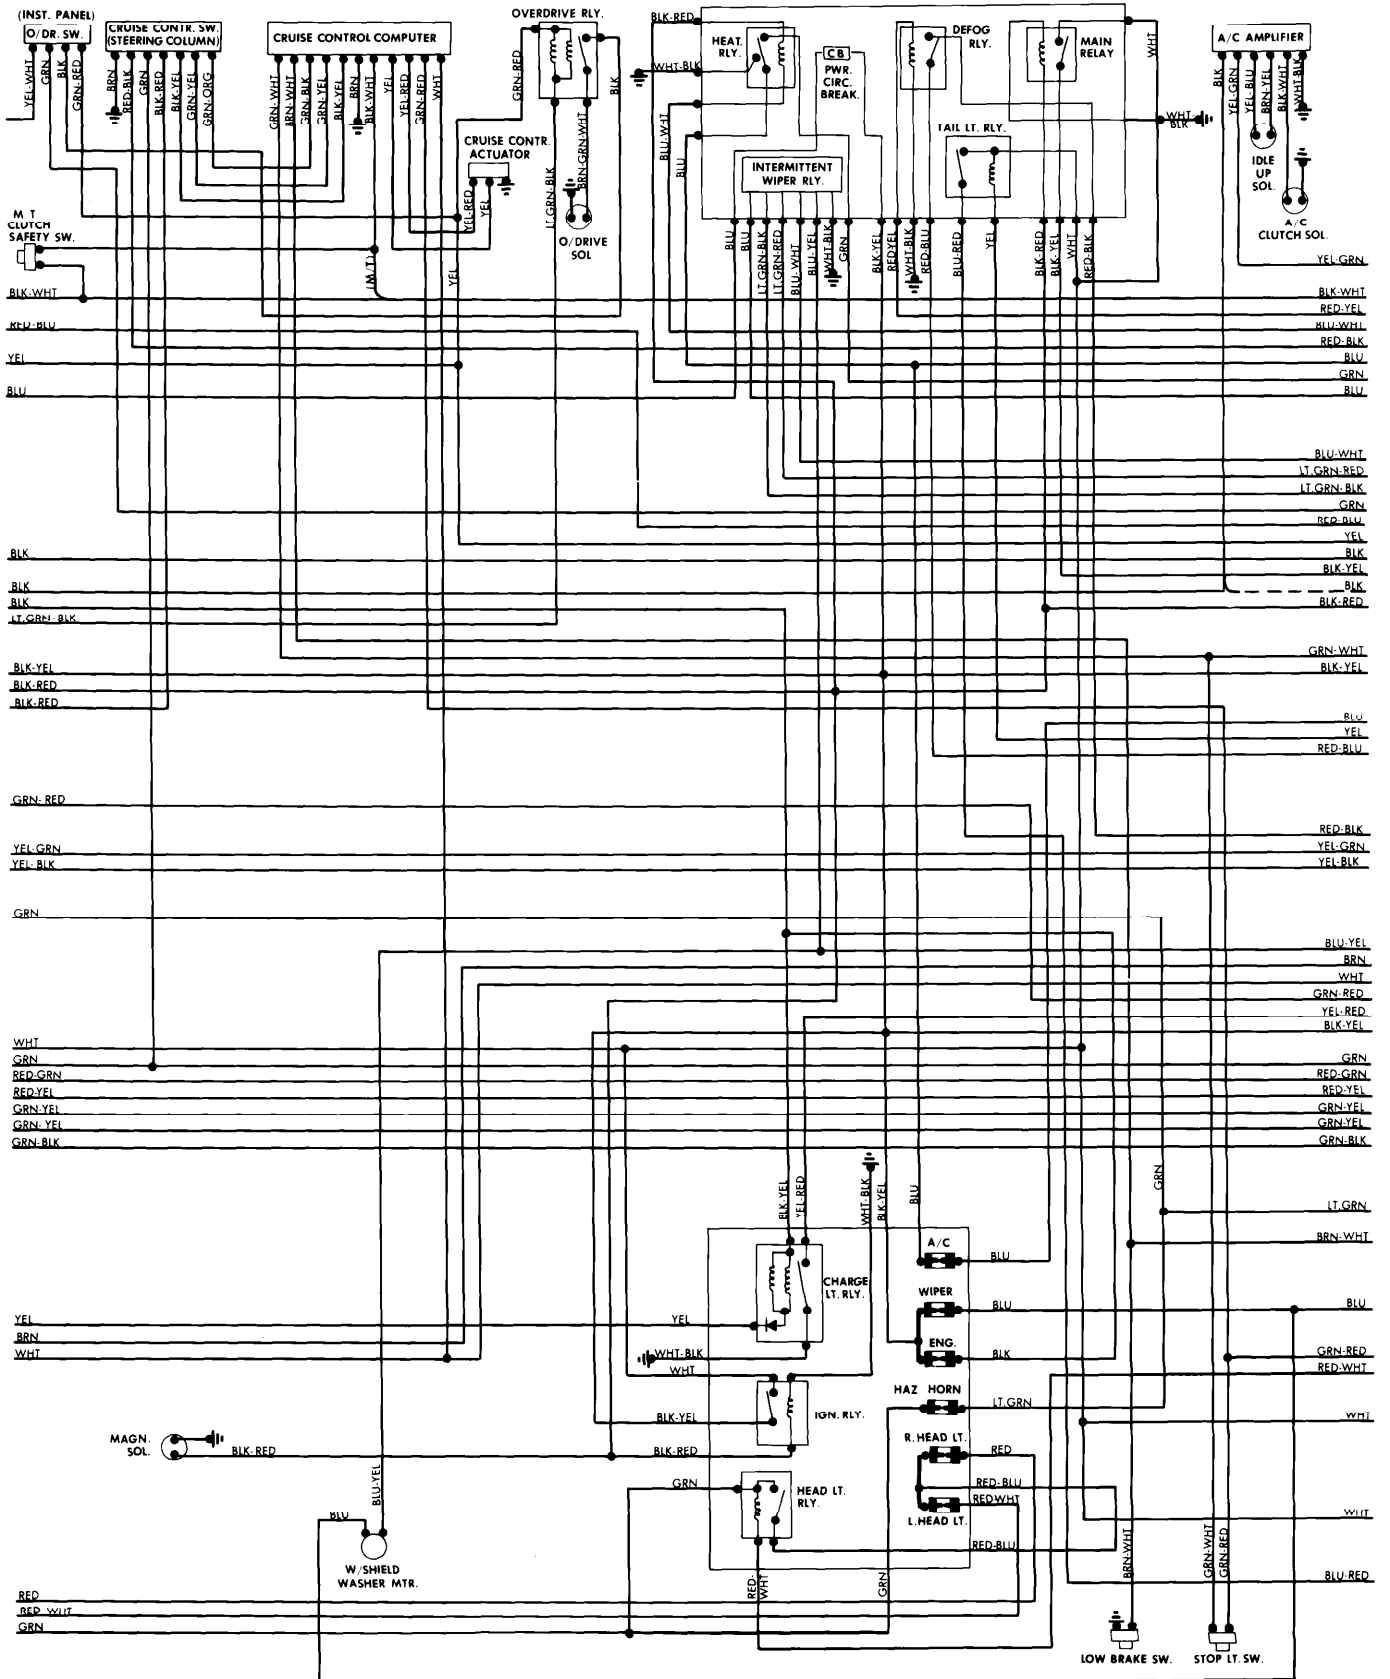

1982 Toyota

4-197

CORONA (Cont.)

FUSE BLOCK & UNDERDASH