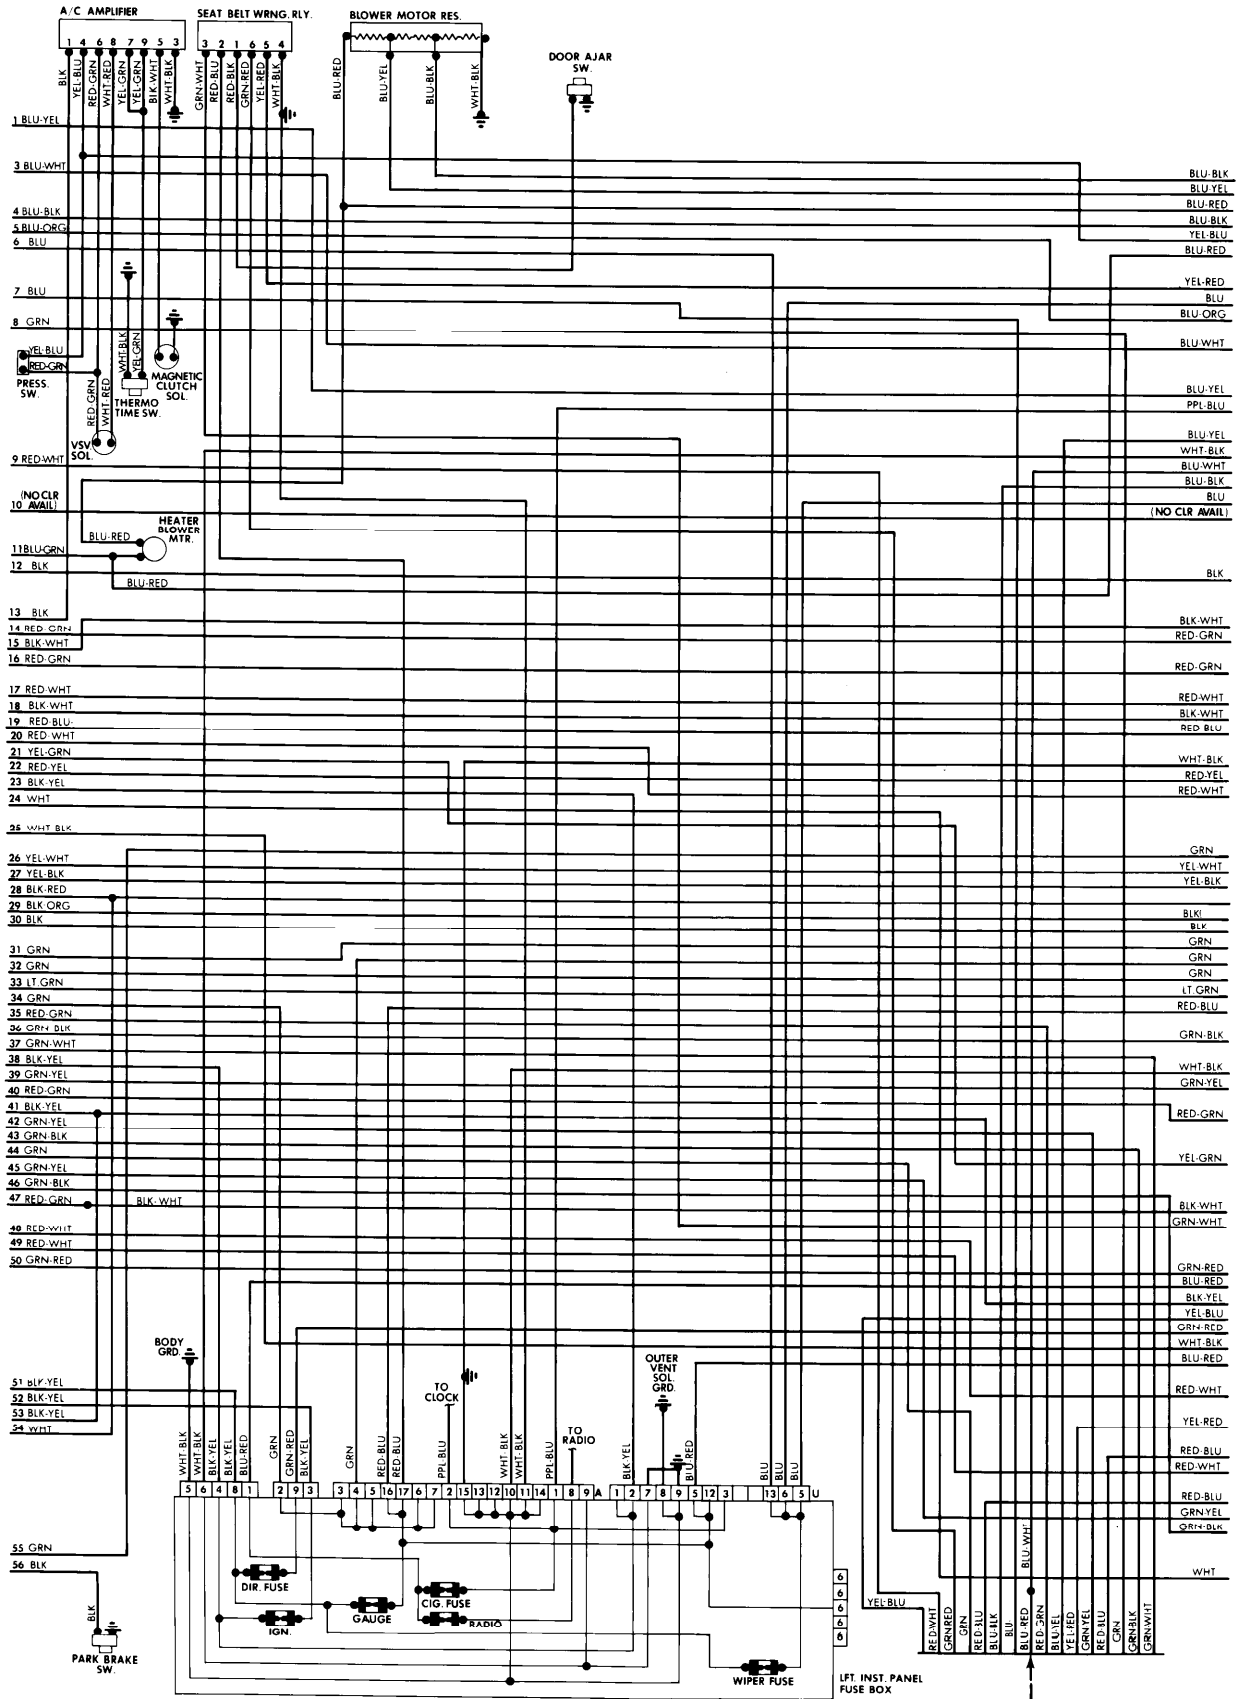

1982 Toyota

4-193

COROLLA — EXCEPT TERCEL (Cont.)

FUSE BLOCK & UNDERDASH

1982 Toyota

COROLLA — EXCEPT TERCEL (Cont.)

FUSE BLOCK & UNDERDASH

1982 Toyota

COROLLA — EXCEPT TERCEL (Cont.)

INSTRUMENT PANEL & REAR COMPARTMENT