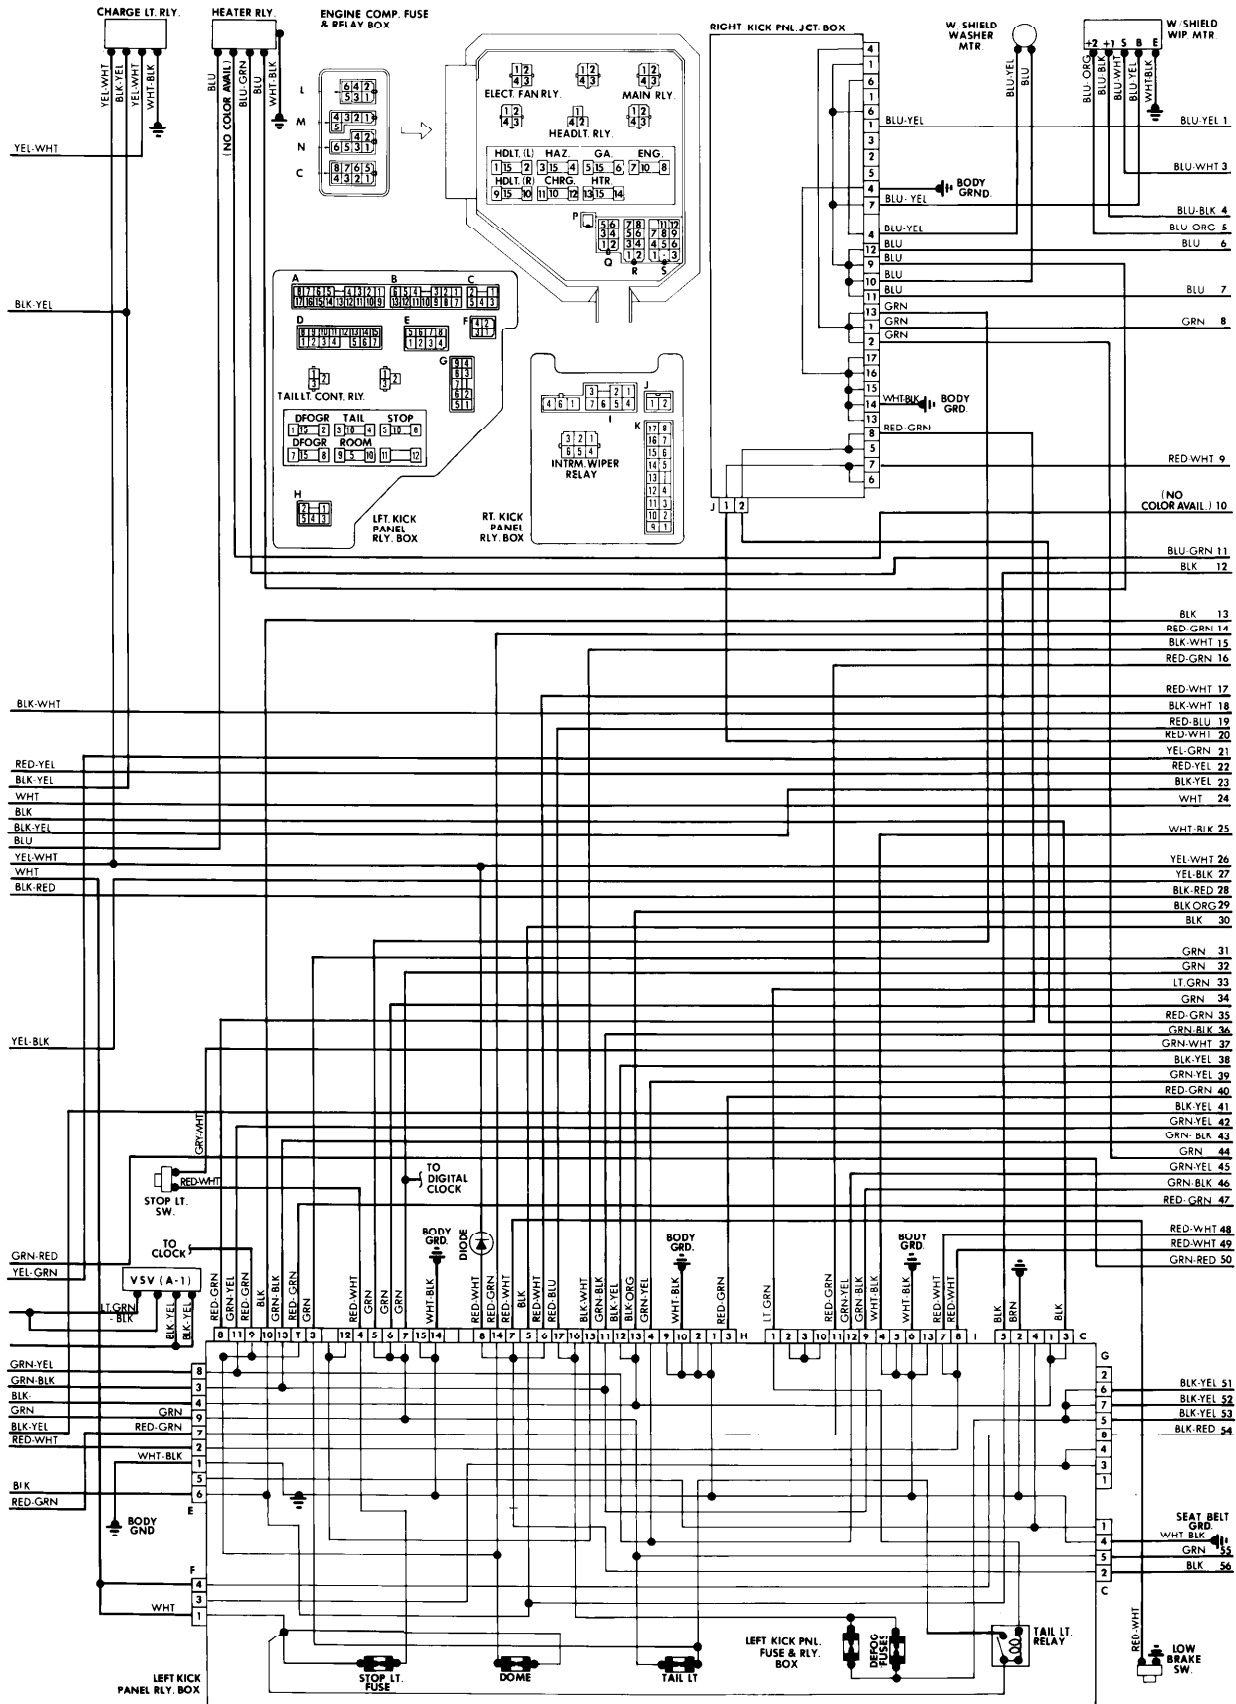

1982 Toyota

4-193

COROLLA — EXCEPT TERCEL (Cont.)

FUSE BLOCK & UNDERDASH

1982 Toyota

COROLLA — EXCEPT TERCEL (Cont.)

FUSE BLOCK & UNDERDASH

1982 Toyota

COROLLA — EXCEPT TERCEL (Cont.)

INSTRUMENT PANEL & REAR COMPARTMENT