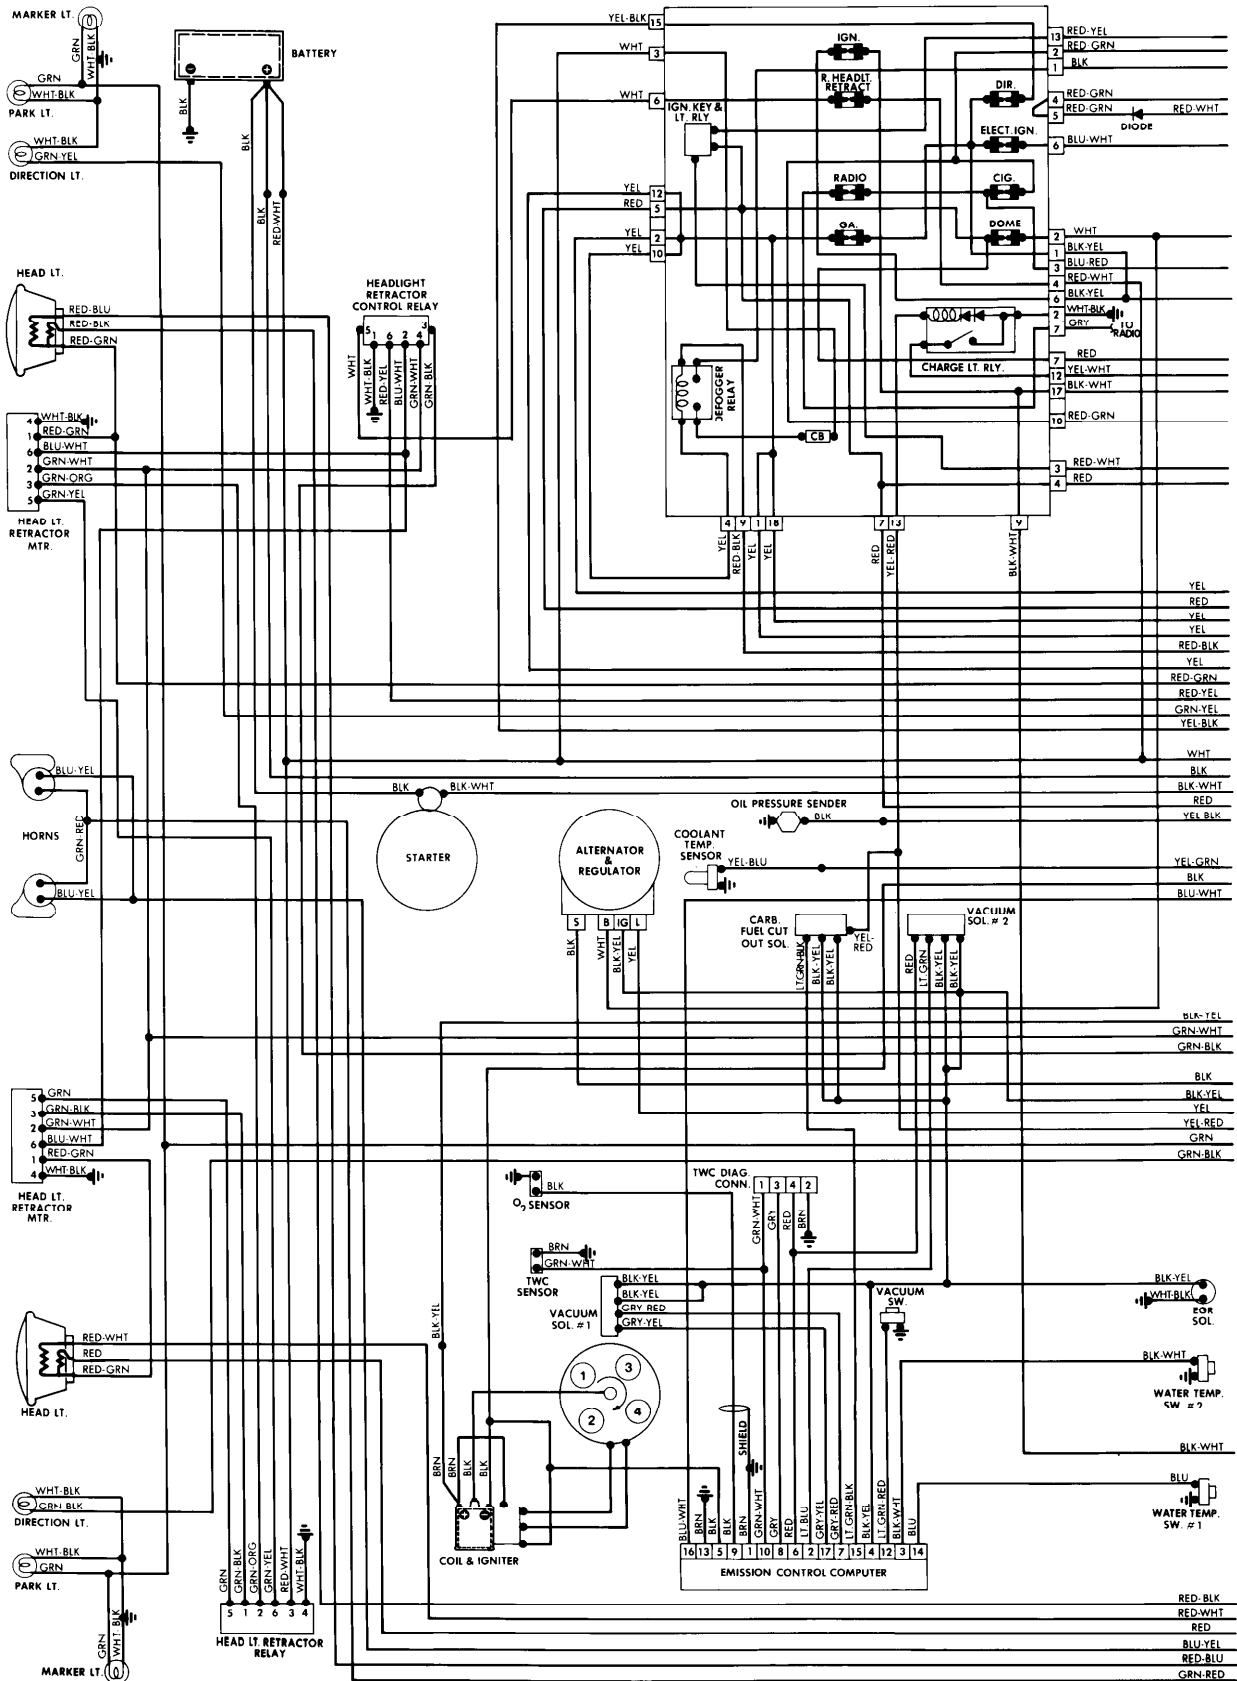

1982 Toyota CELICA

ENGINE COMPARTMENT

1982 Toyota

CELICA (Cont.)

FUSE BLOCK & UNDERDASH

1982 Toyota CELICA (Cont.)

UNDERDASH

1982 Toyota

CELICA (Cont.)

INSTRUMENT PANEL & REAR COMPARTMENT