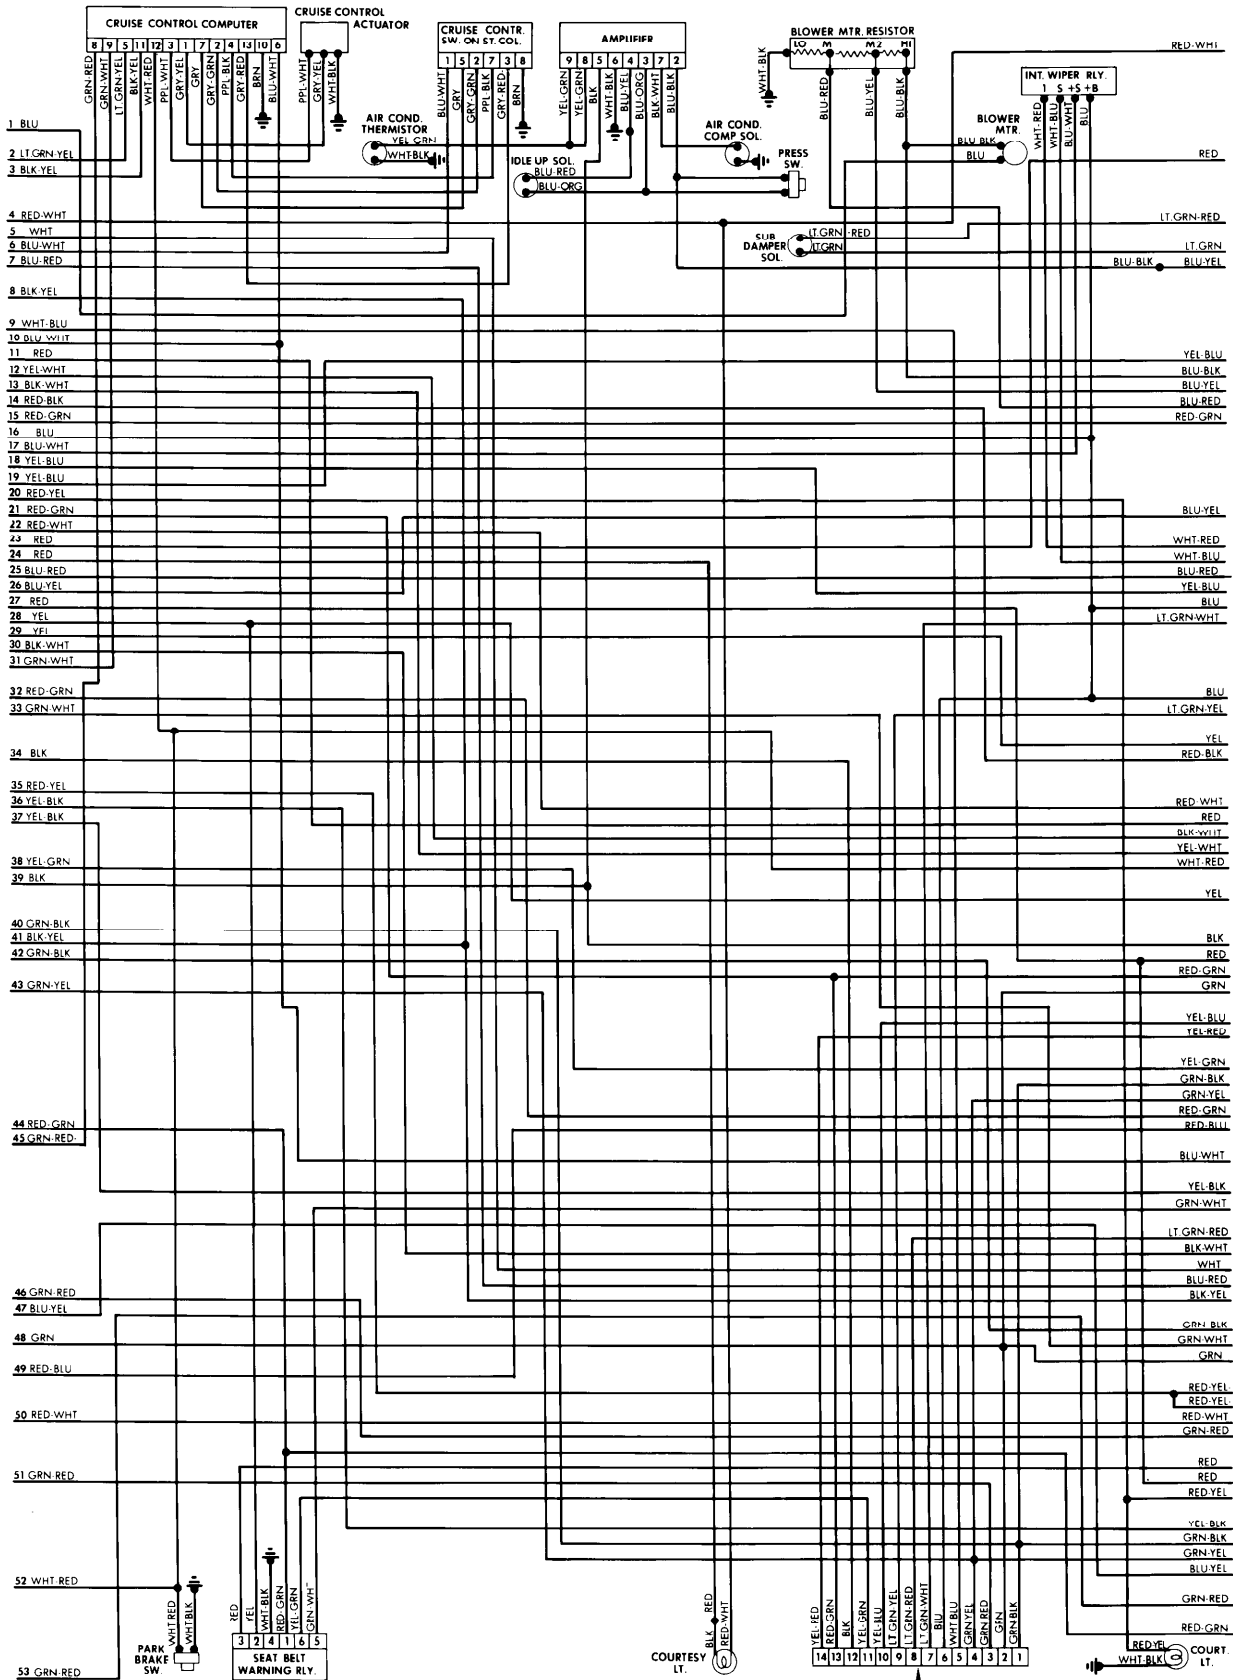

1982 Toyota CELICA

ENGINE COMPARTMENT

1982 Toyota

CELICA (Cont.)

FUSE BLOCK & UNDERDASH

1982 Toyota CELICA (Cont.)

UNDERDASH

1982 Toyota

CELICA (Cont.)

INSTRUMENT PANEL & REAR COMPARTMENT