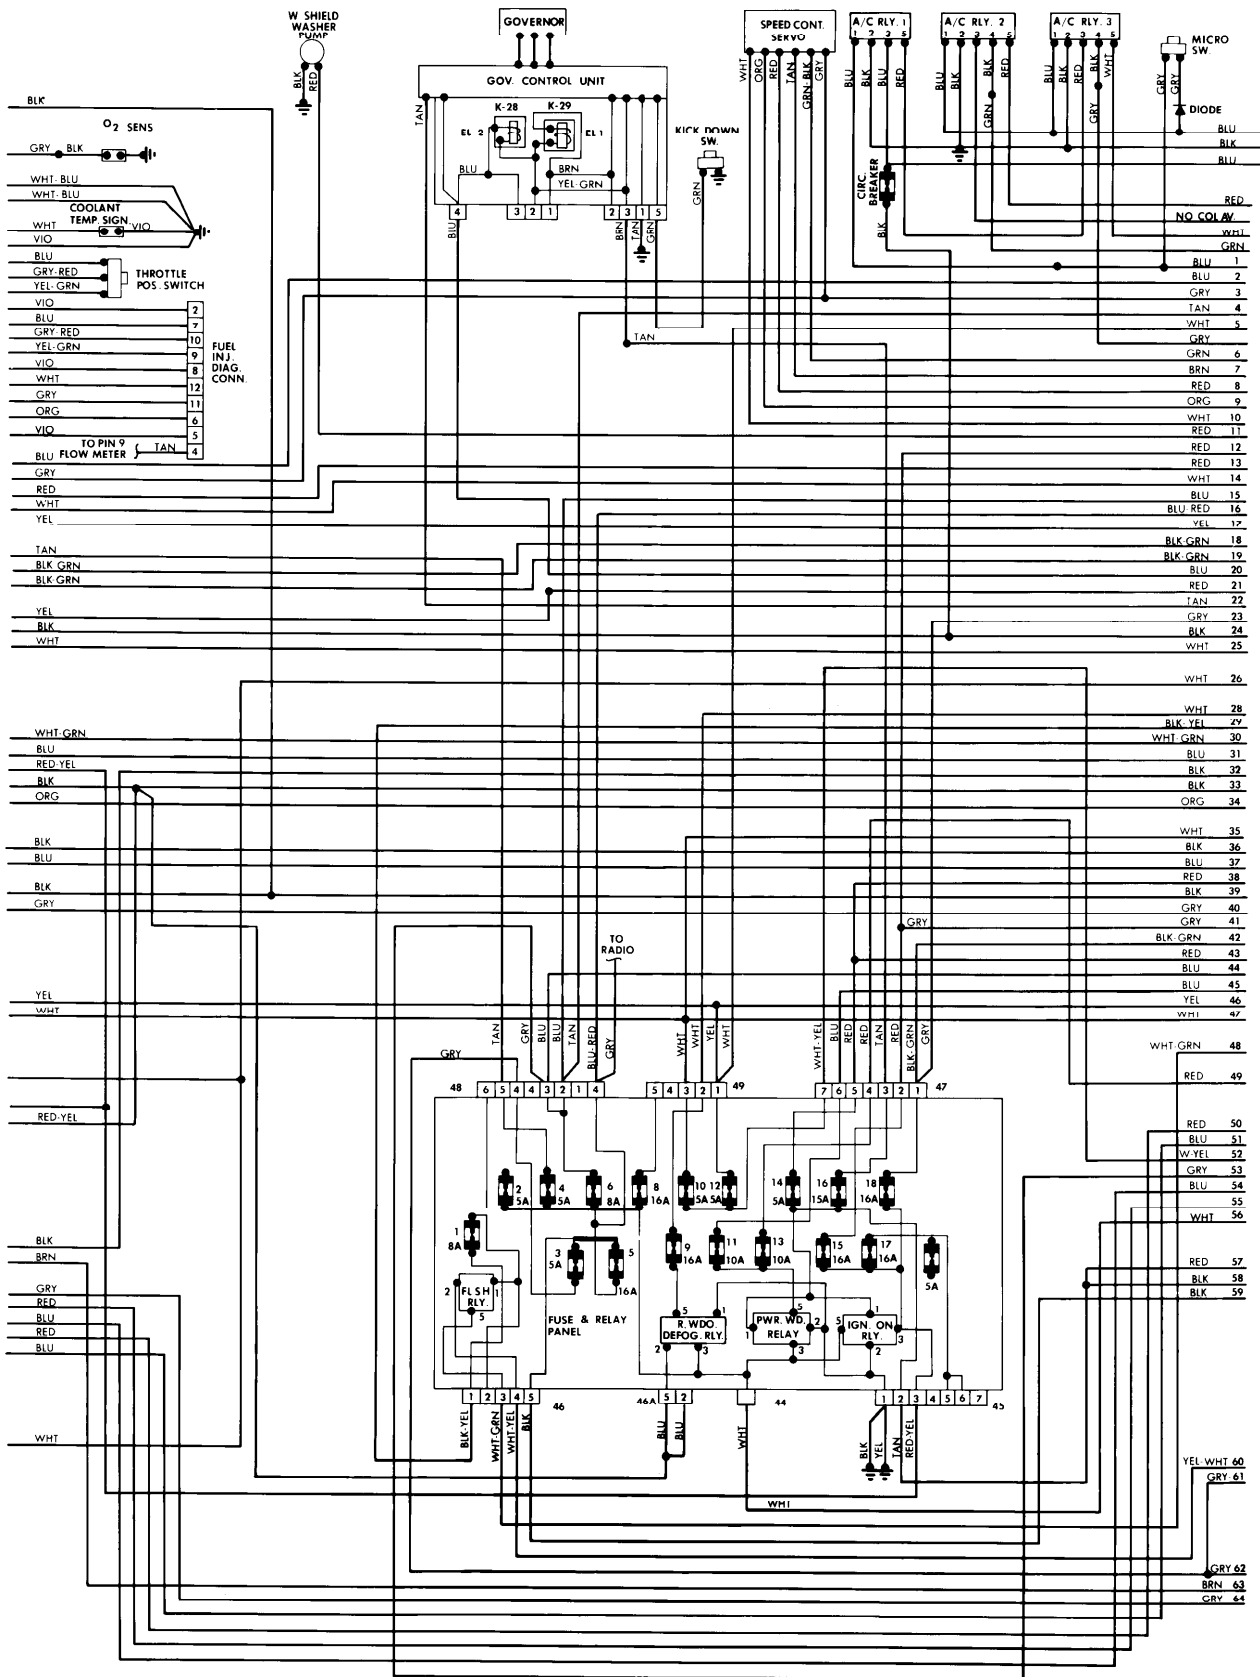

1982 Renault

18i

ENGINE COMPARTMENT

1982 Renault

4-171

18i (Cont.)

FUSE BLOCK & UNDERDASH

1982 Renault

18i (Cont.)

UNDERDASH

1982 Renault

4-173

18i (Cont.)

INSTRUMENT PANEL, REAR COMPARTMENT & ACCESSORIES