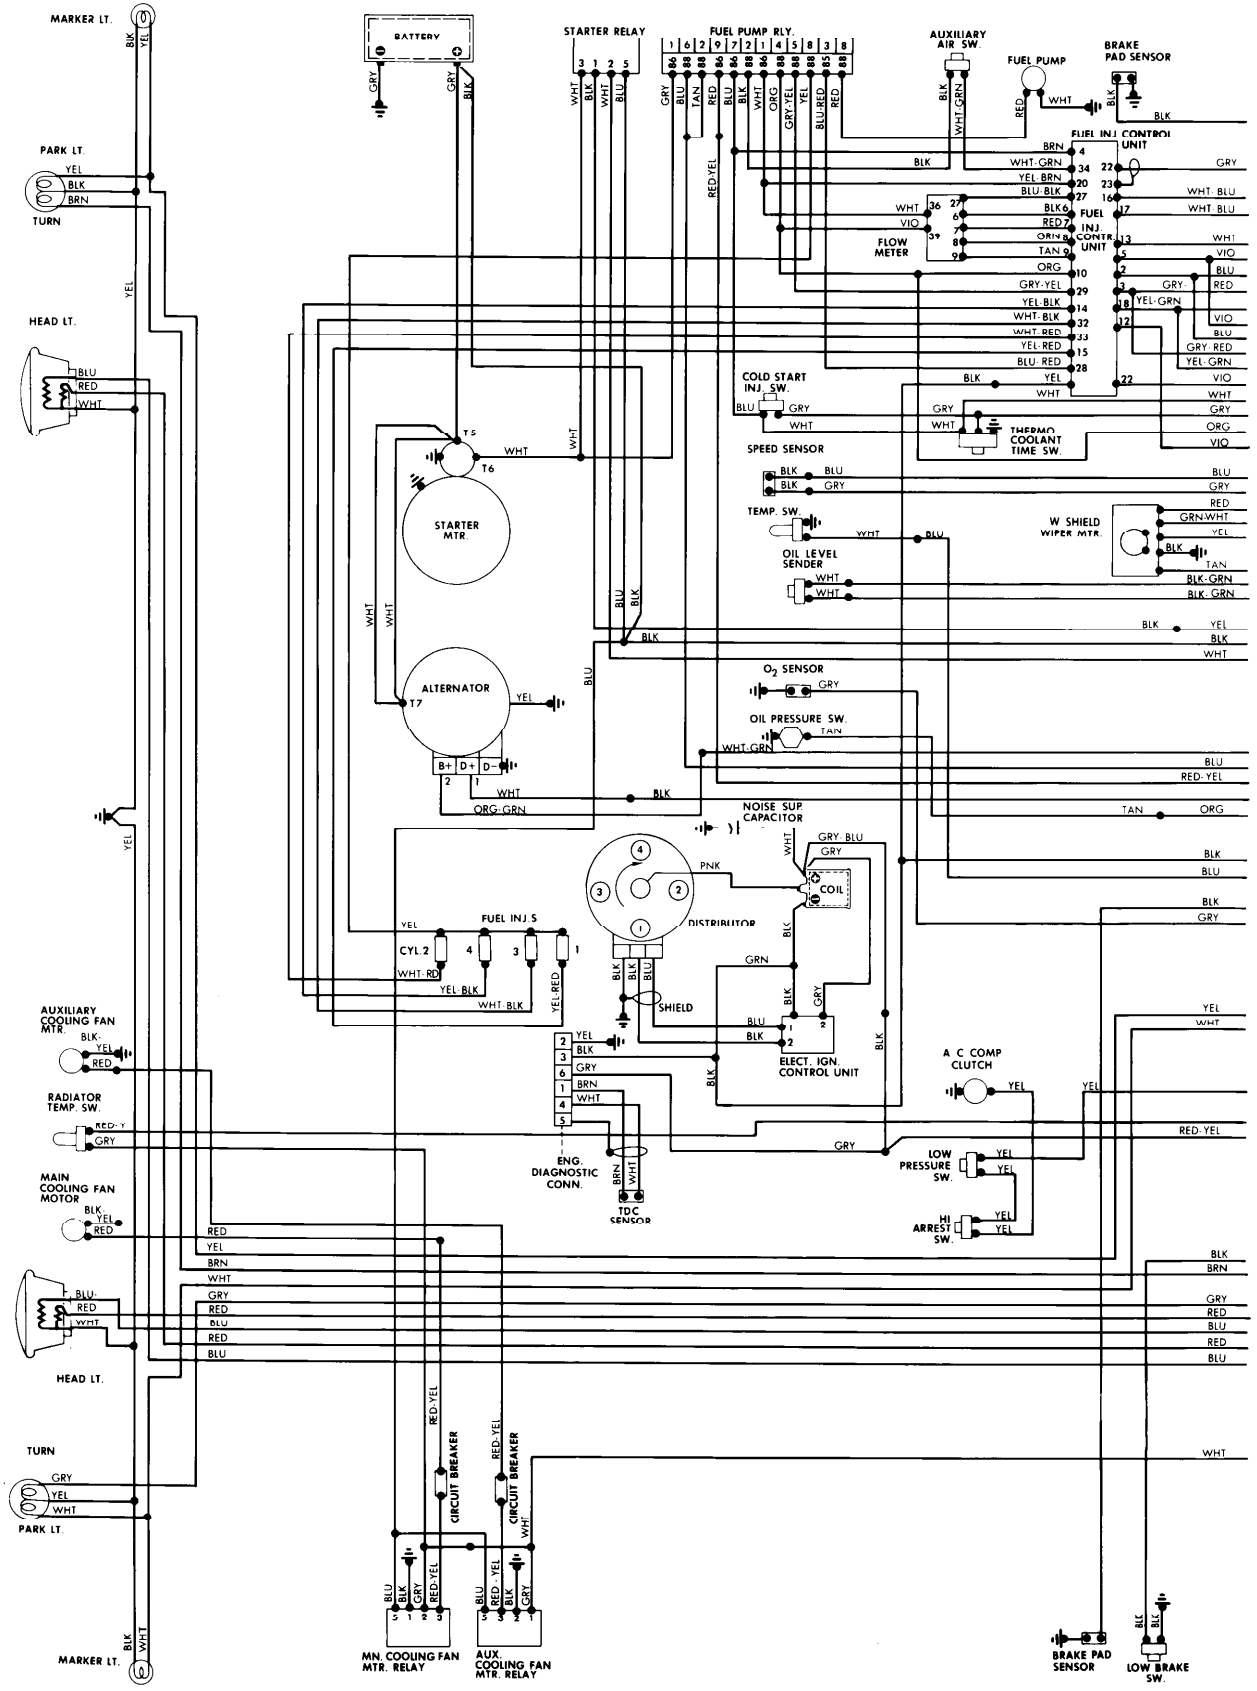

1982 Renault

18i

ENGINE COMPARTMENT

1982 Renault

4-171

18i (Cont.)

FUSE BLOCK & UNDERDASH

1982 Renault

18i (Cont.)

UNDERDASH

1982 Renault

4-173

18i (Cont.)

INSTRUMENT PANEL, REAR COMPARTMENT & ACCESSORIES