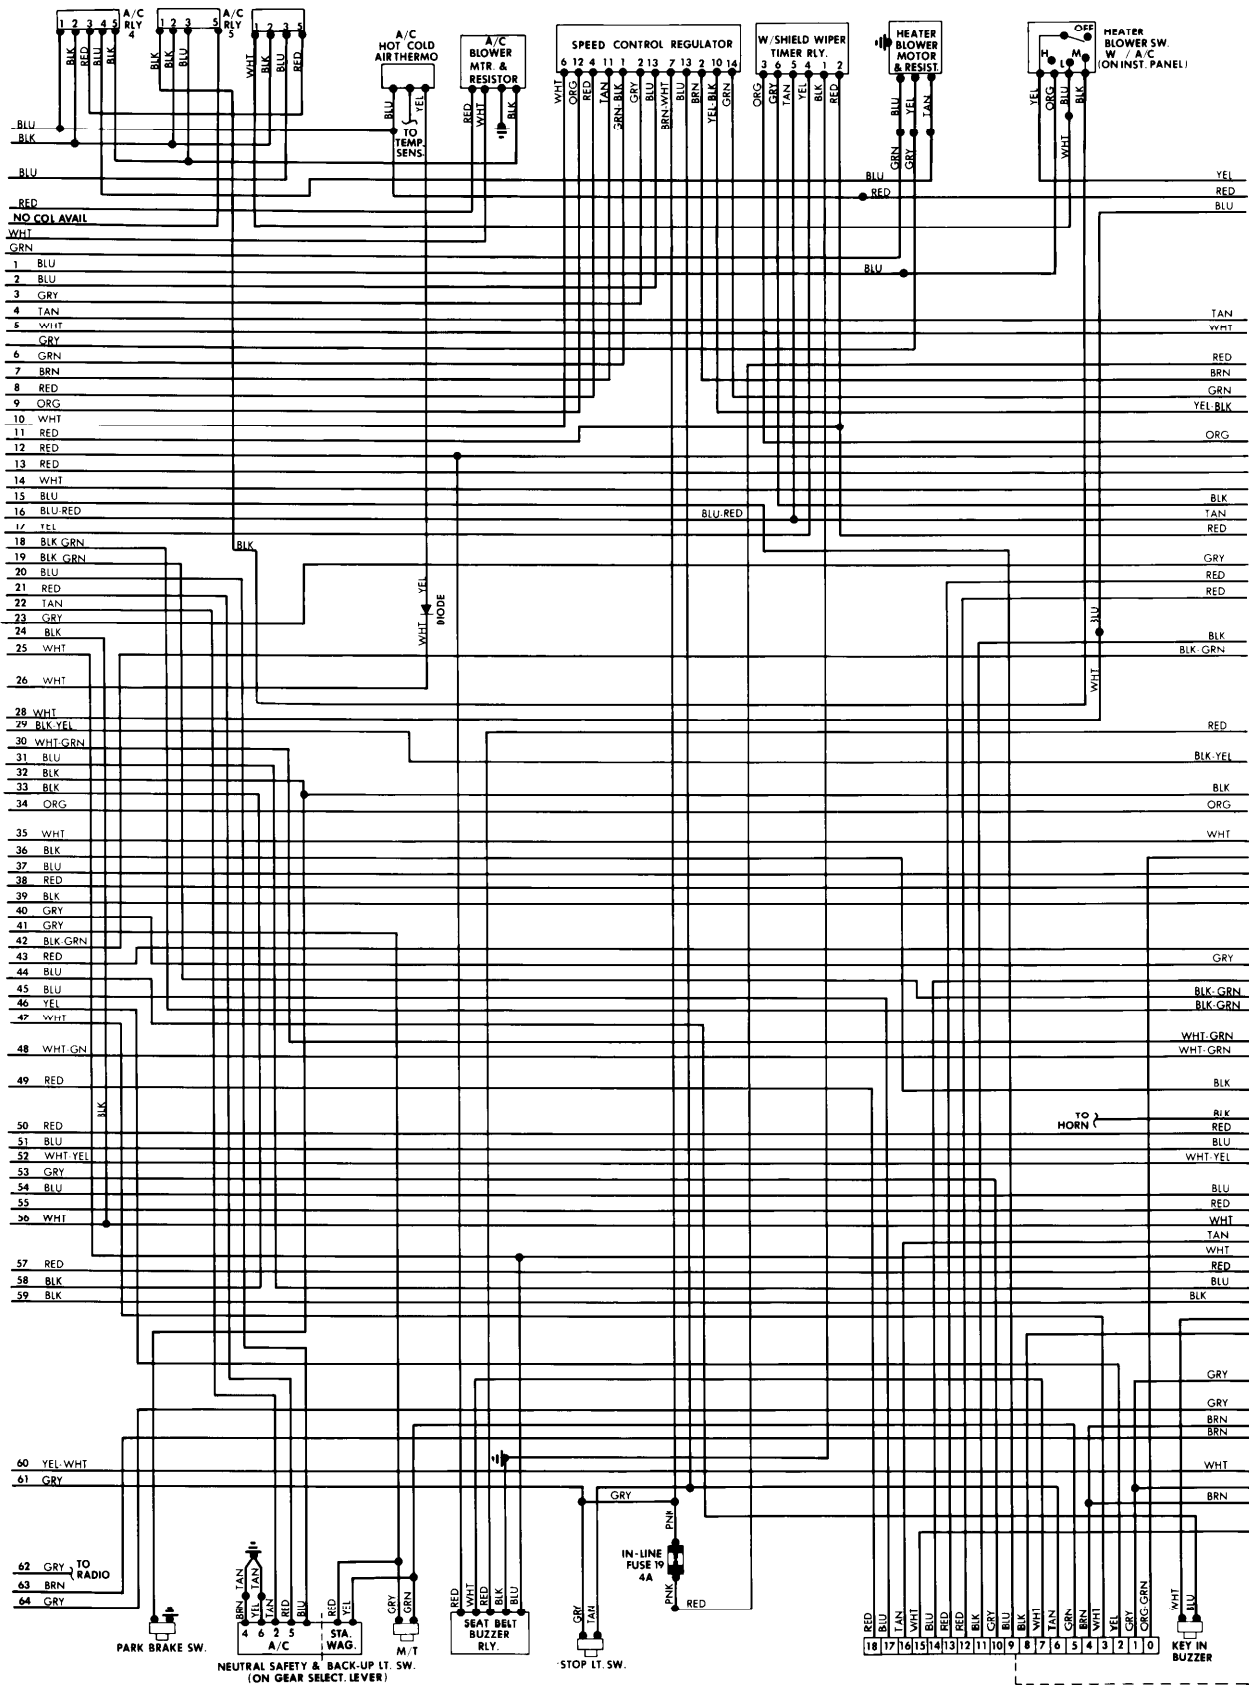

1982 Renault

18i

ENGINE COMPARTMENT

1982 Renault

4-171

18i (Cont.)

FUSE BLOCK & UNDERDASH

1982 Renault

18i (Cont.)

UNDERDASH

1982 Renault

4-173

18i (Cont.)

INSTRUMENT PANEL, REAR COMPARTMENT & ACCESSORIES