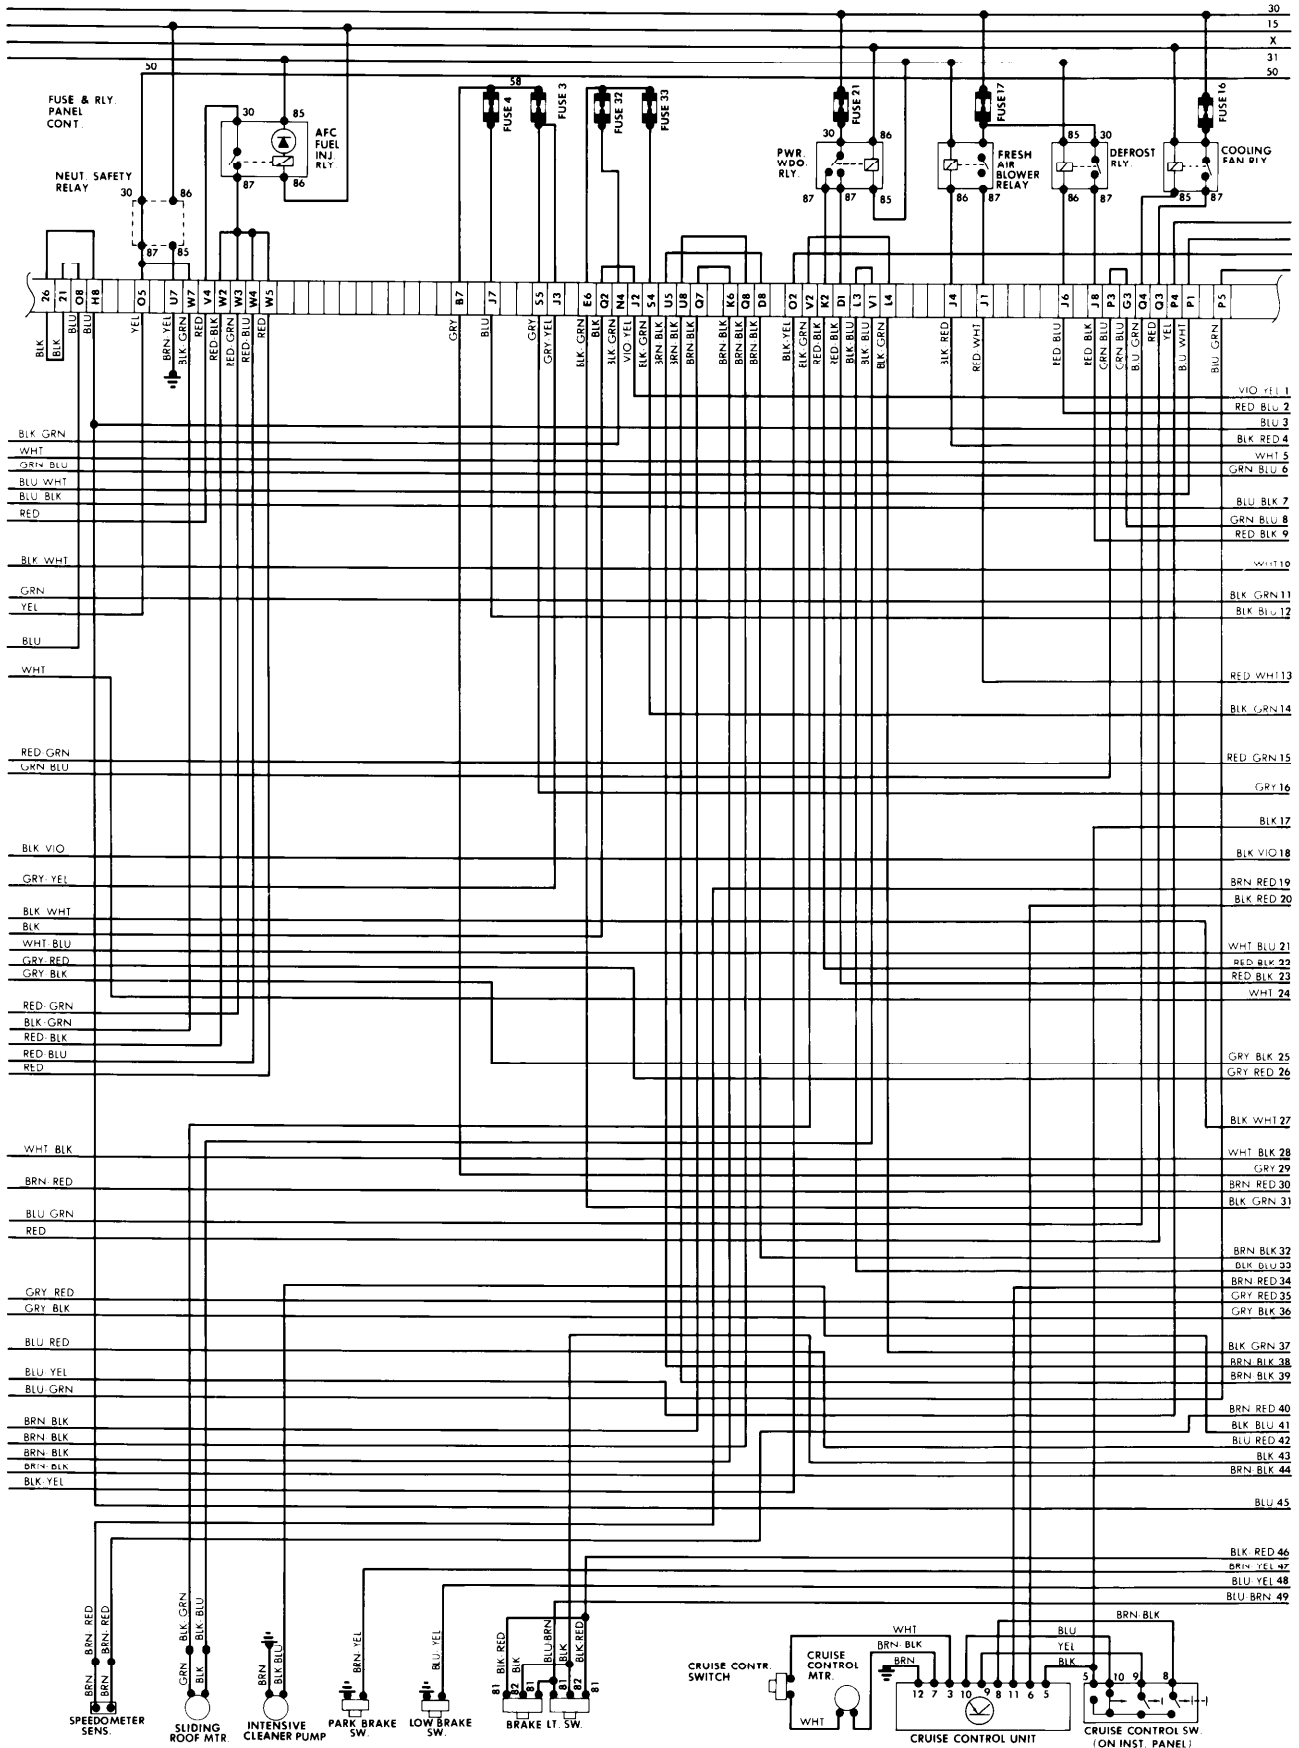

1982 Porsche

928

ENGINE COMPARTMENT & FUSE BLOCK

1982 Porsche

4-165

928 (Cont.)

FUSE BLOCK & UNDERDASH

1982 Porsche

4-167

928 (Cont.)

FUSE BLOCK & UNDERDASH

1982 Porsche

INSTRUMENT PANEL

928 (Cont.)

1982 Porsche

928 (Cont.)