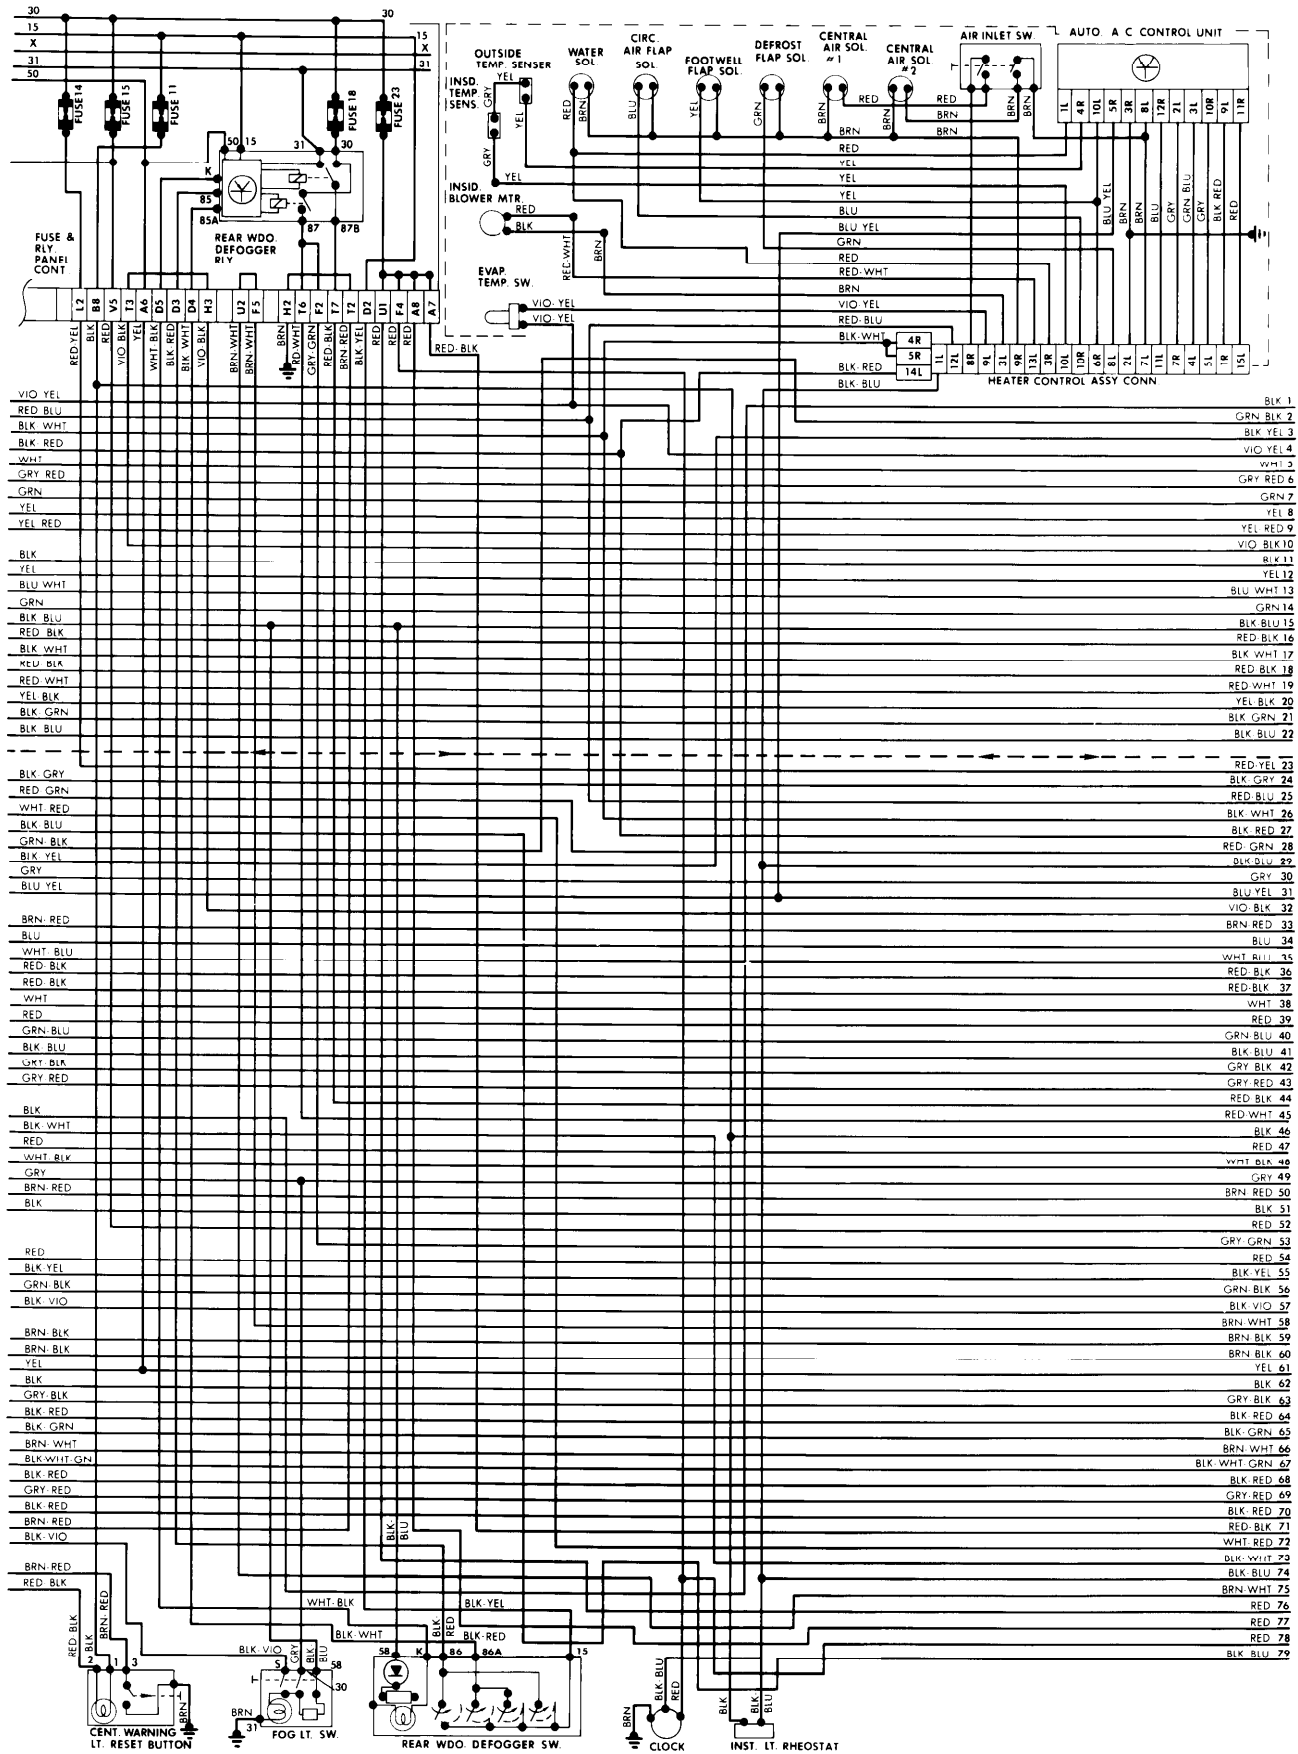

1982 Porsche

928

ENGINE COMPARTMENT & FUSE BLOCK

1982 Porsche

4-165

928 (Cont.)

FUSE BLOCK & UNDERDASH

1982 Porsche

4-167

928 (Cont.)

FUSE BLOCK & UNDERDASH

1982 Porsche

INSTRUMENT PANEL

928 (Cont.)

1982 Porsche

928 (Cont.)