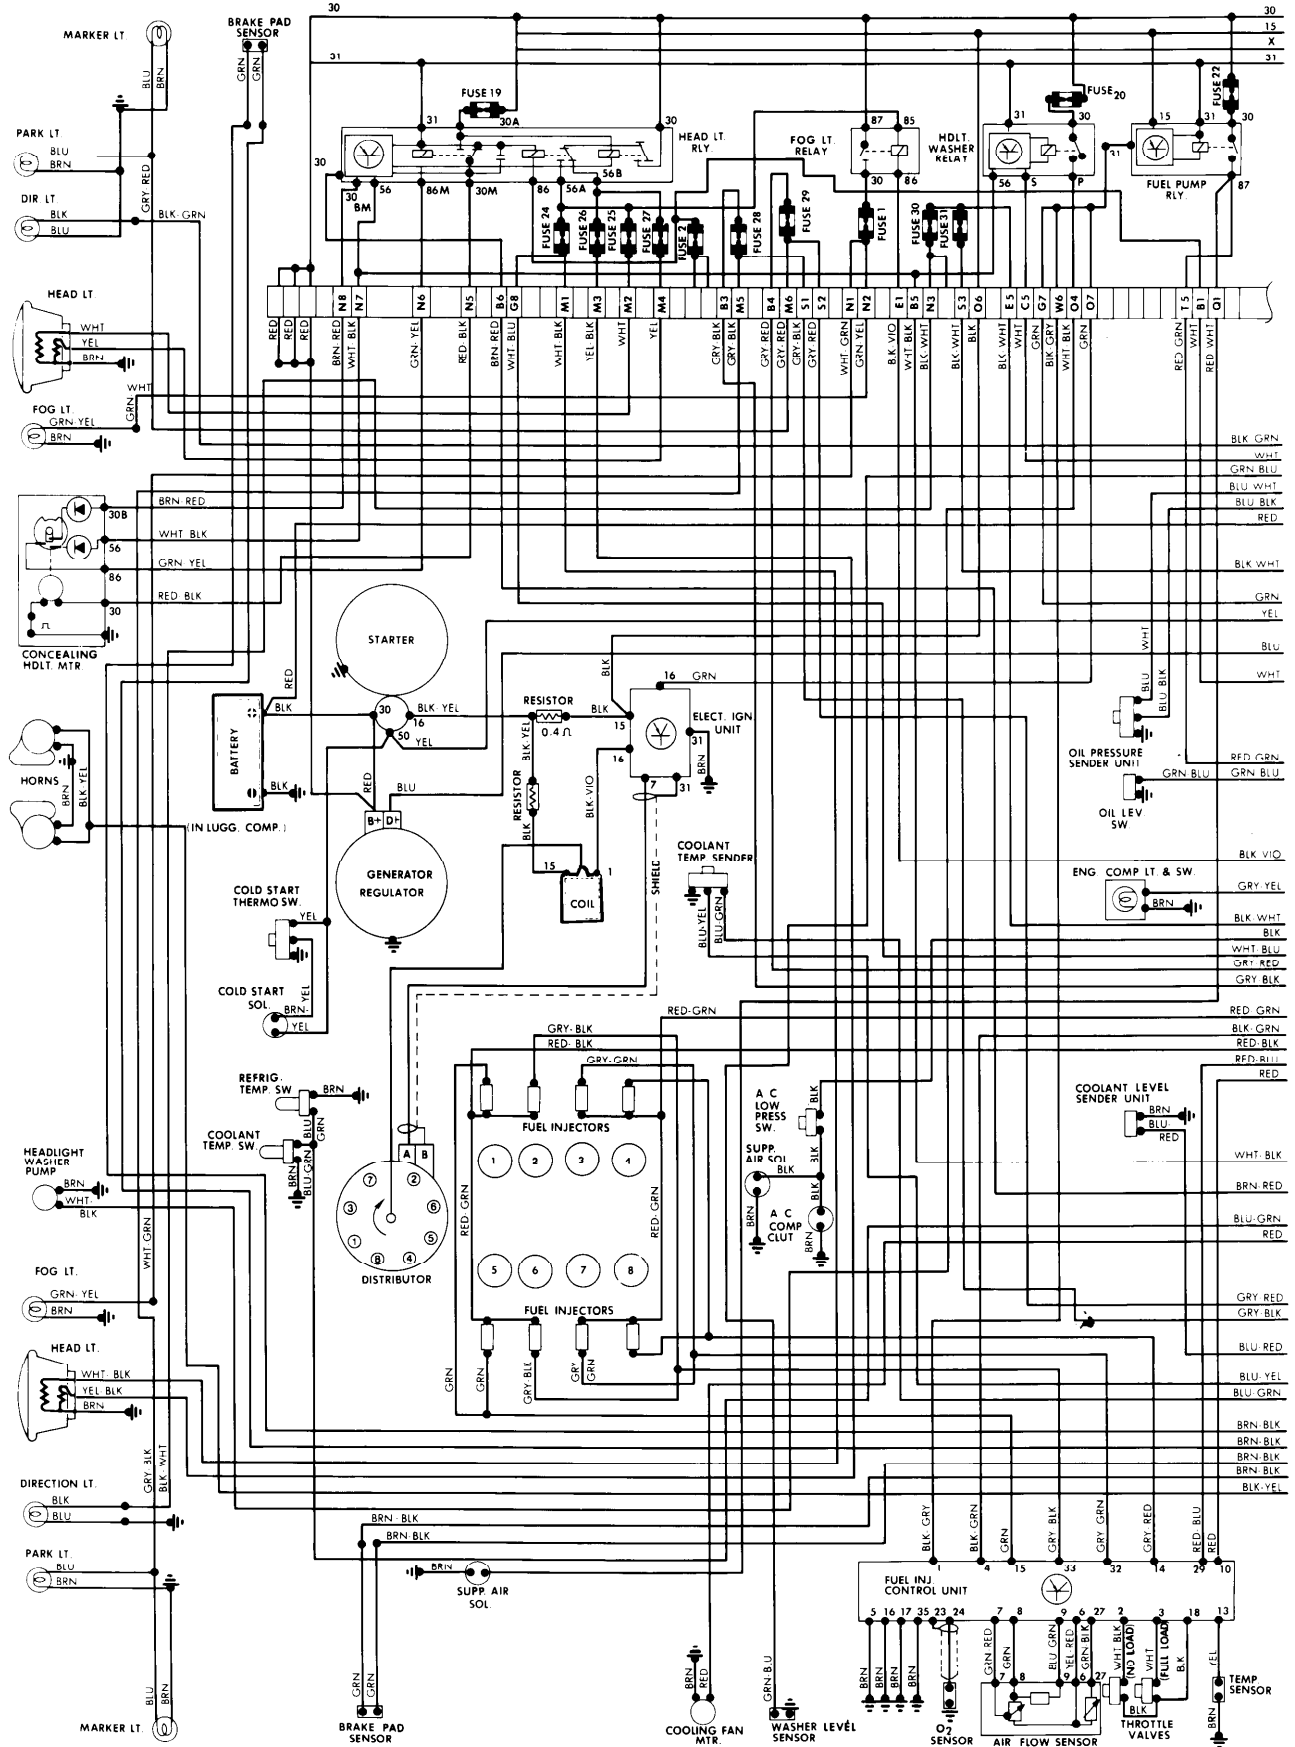

1982 Porsche

928

ENGINE COMPARTMENT & FUSE BLOCK

1982 Porsche

4-165

928 (Cont.)

FUSE BLOCK & UNDERDASH

1982 Porsche

4-167

928 (Cont.)

FUSE BLOCK & UNDERDASH

1982 Porsche

INSTRUMENT PANEL

928 (Cont.)

1982 Porsche

928 (Cont.)

INSTRUMENT PANEL & REAR COMPARTMENT