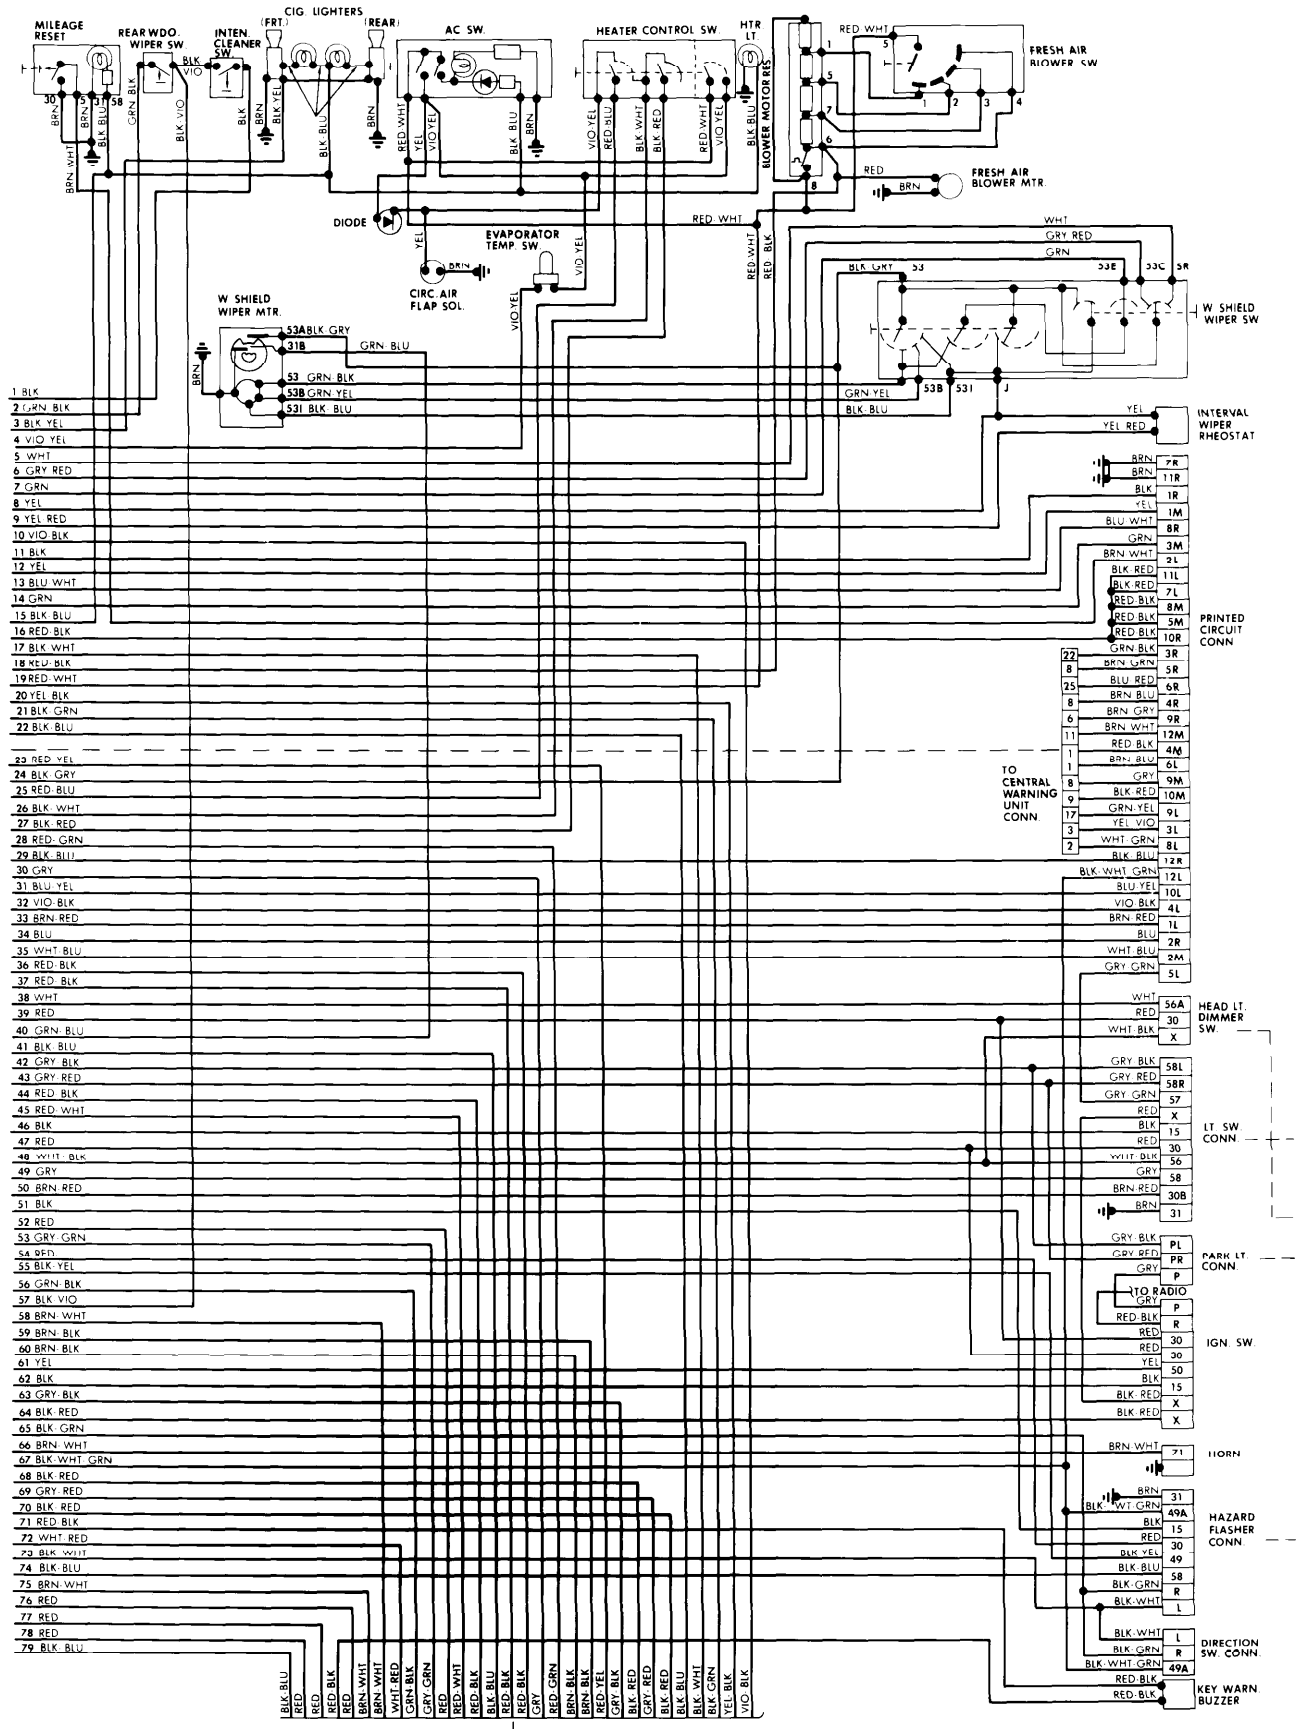

1982 Porsche

928

ENGINE COMPARTMENT & FUSE BLOCK

1982 Porsche

4-165

928 (Cont.)

FUSE BLOCK & UNDERDASH

1982 Porsche

4-167

928 (Cont.)

FUSE BLOCK & UNDERDASH

1982 Porsche

INSTRUMENT PANEL

928 (Cont.)

1982 Porsche

928 (Cont.)