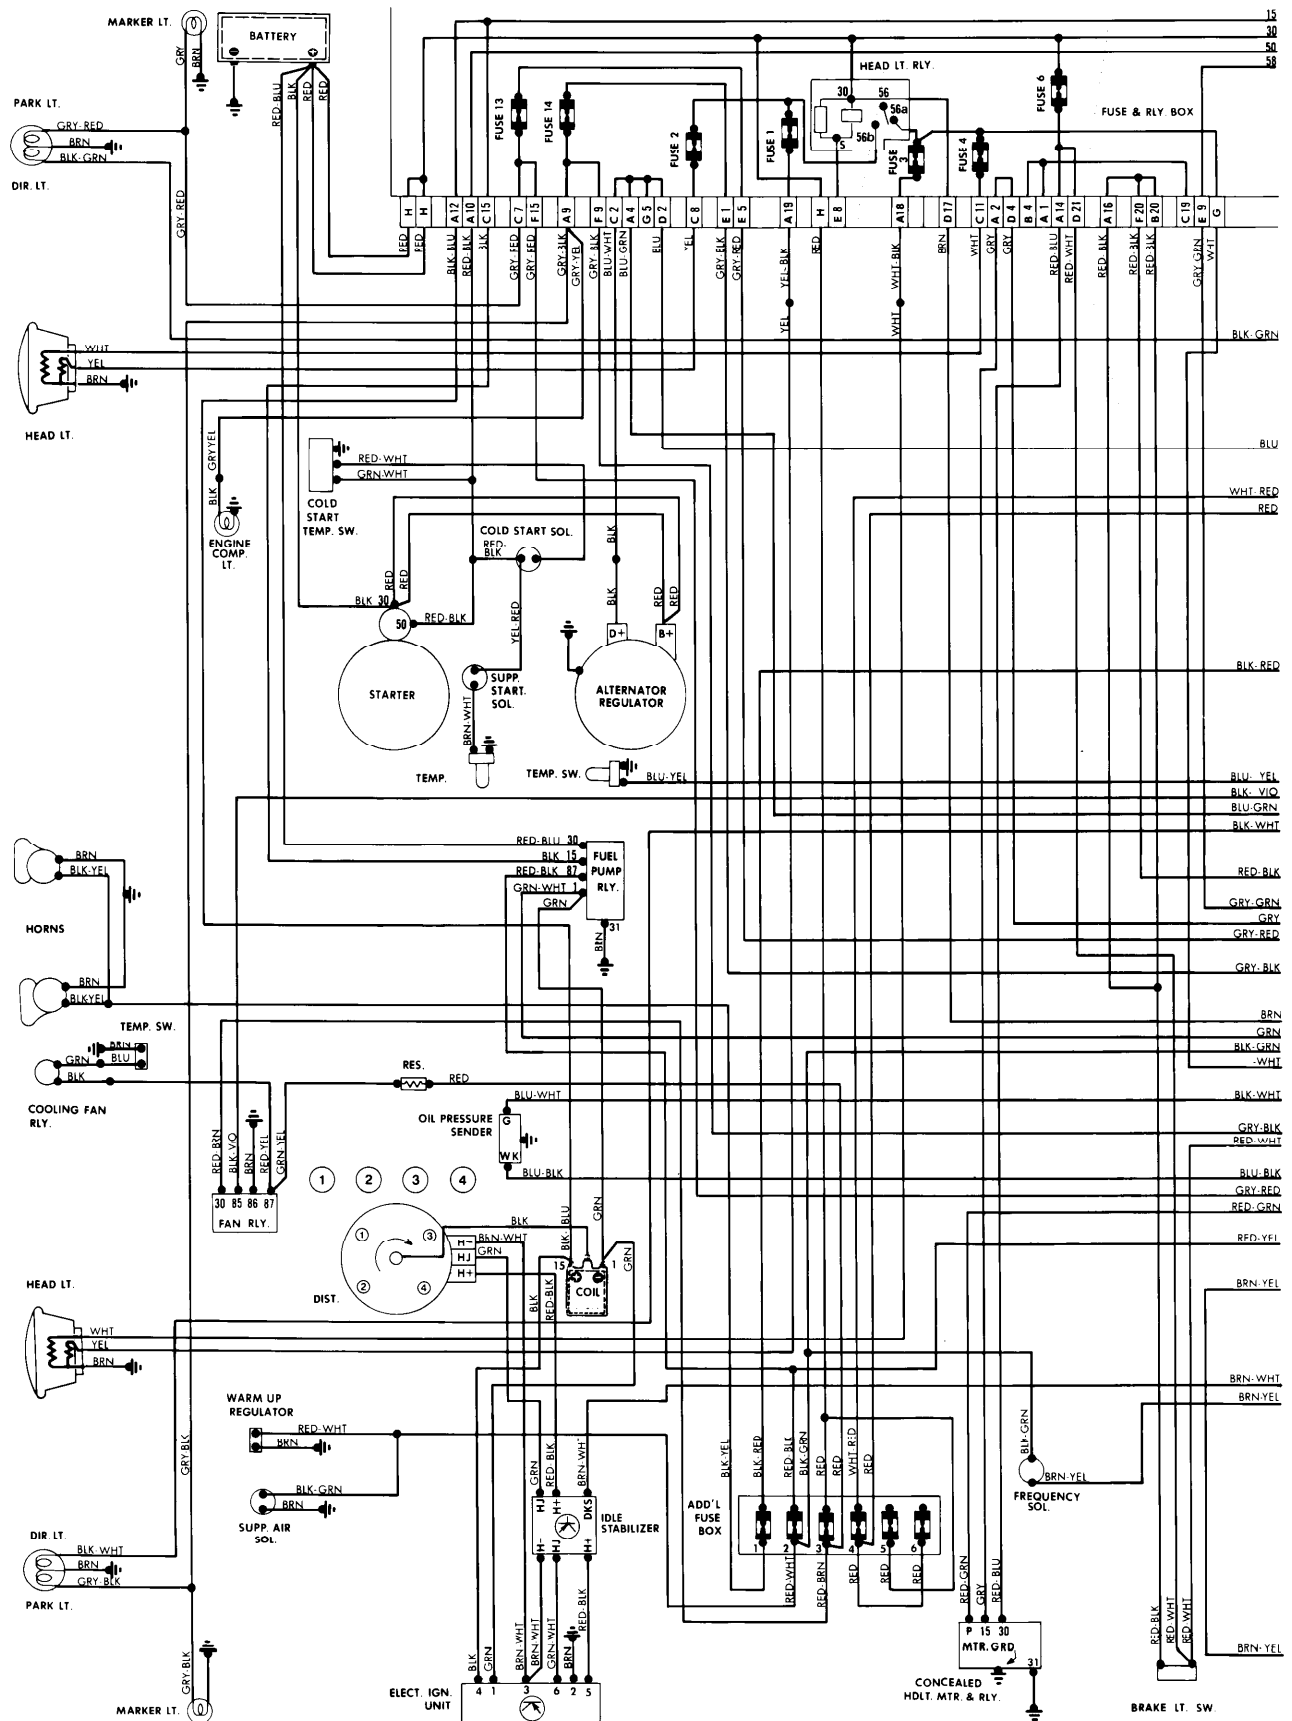

1982 Porsche

924 & 924 TURBO

ENGINE COMPARTMENT & FUSE BLOCK

1982 Porsche

924 & 924 TURBO (Cont.)

FUSE BLOCK & UNDERDASH