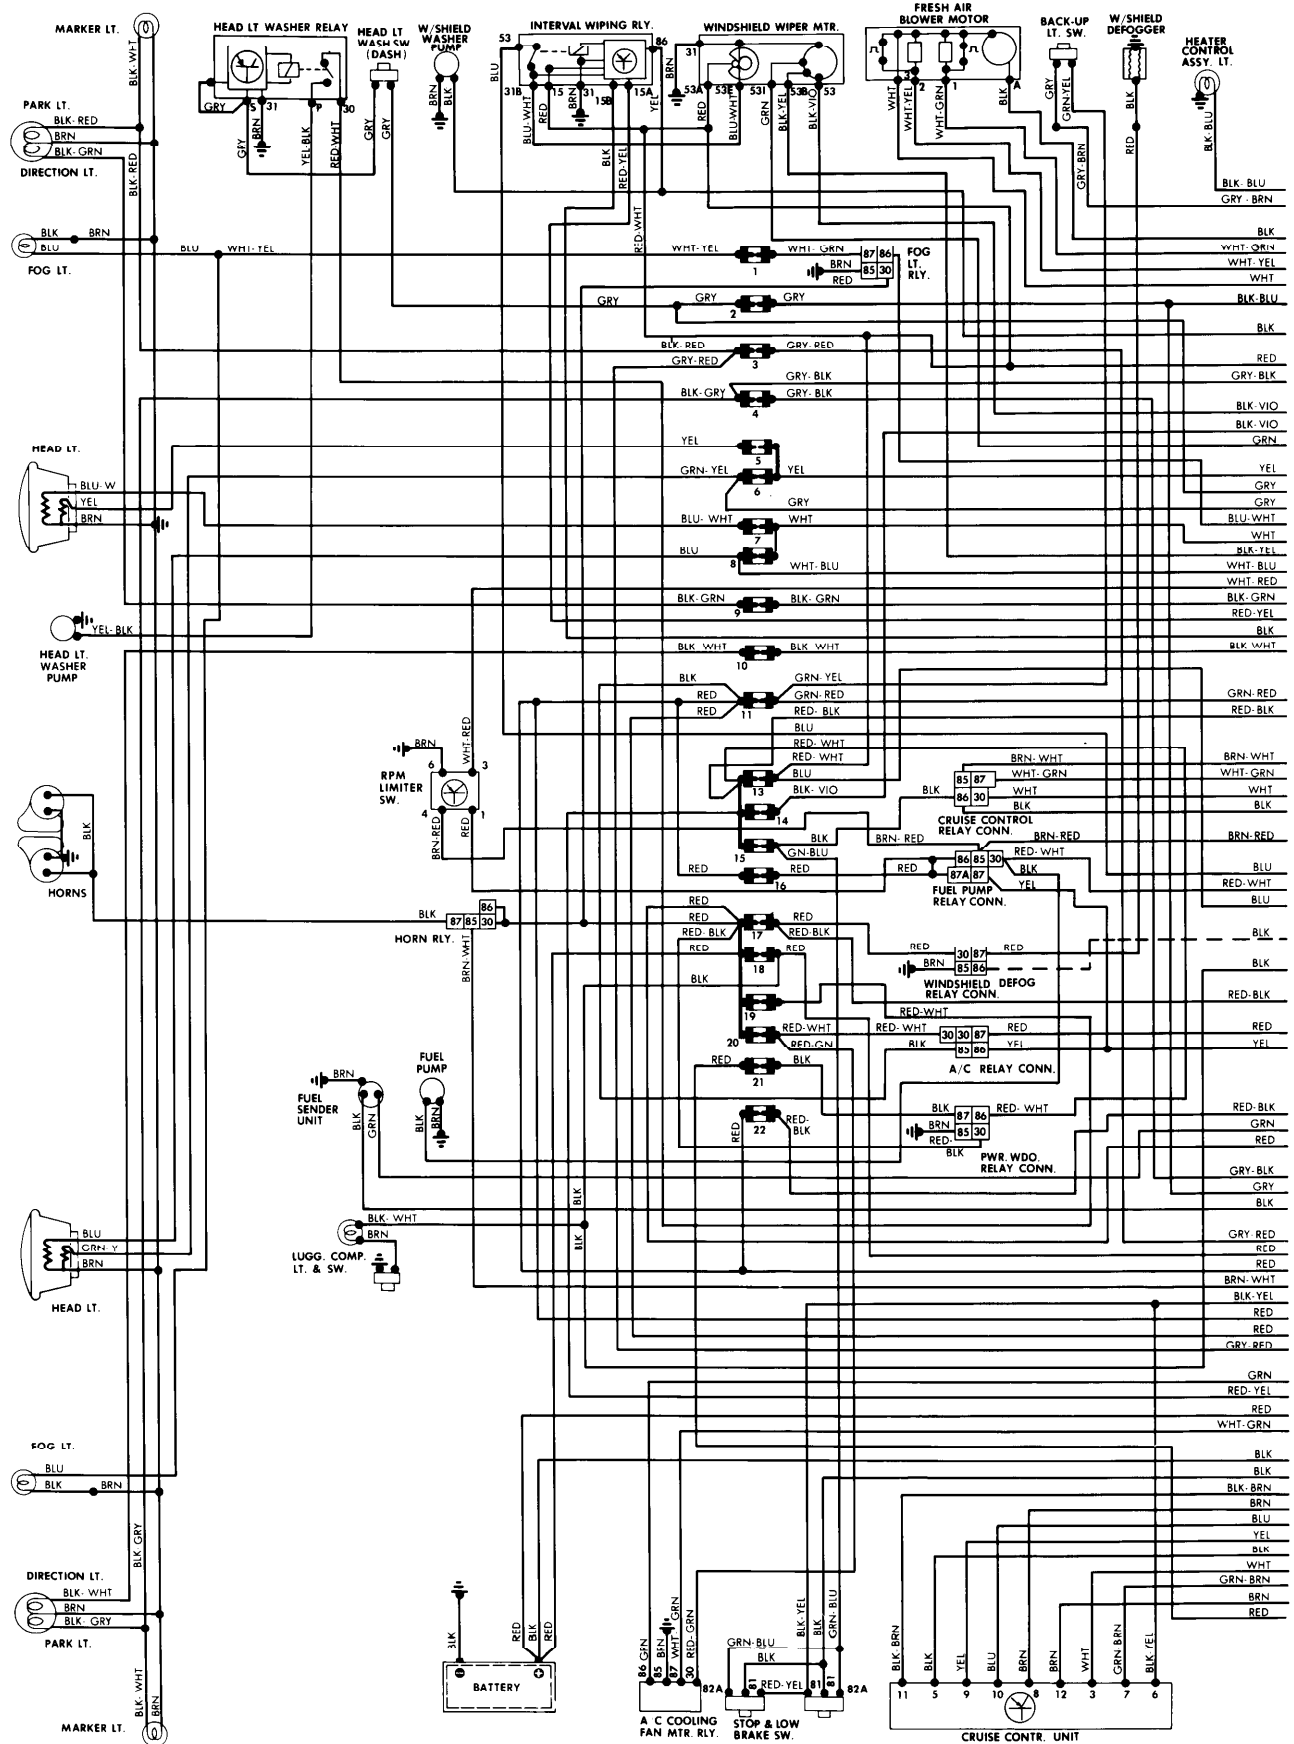

1982 Porsche 911SC

FRONT COMPARTMENT, FUSE BLOCK & UNDERDASH

1982 Porsche

4-157

911SC (Cont.)

UNDERDASH & INSTRUMENT PANEL

1982 Porsche

4-159

911SC (Cont.)

ENGINE COMPARTMENT