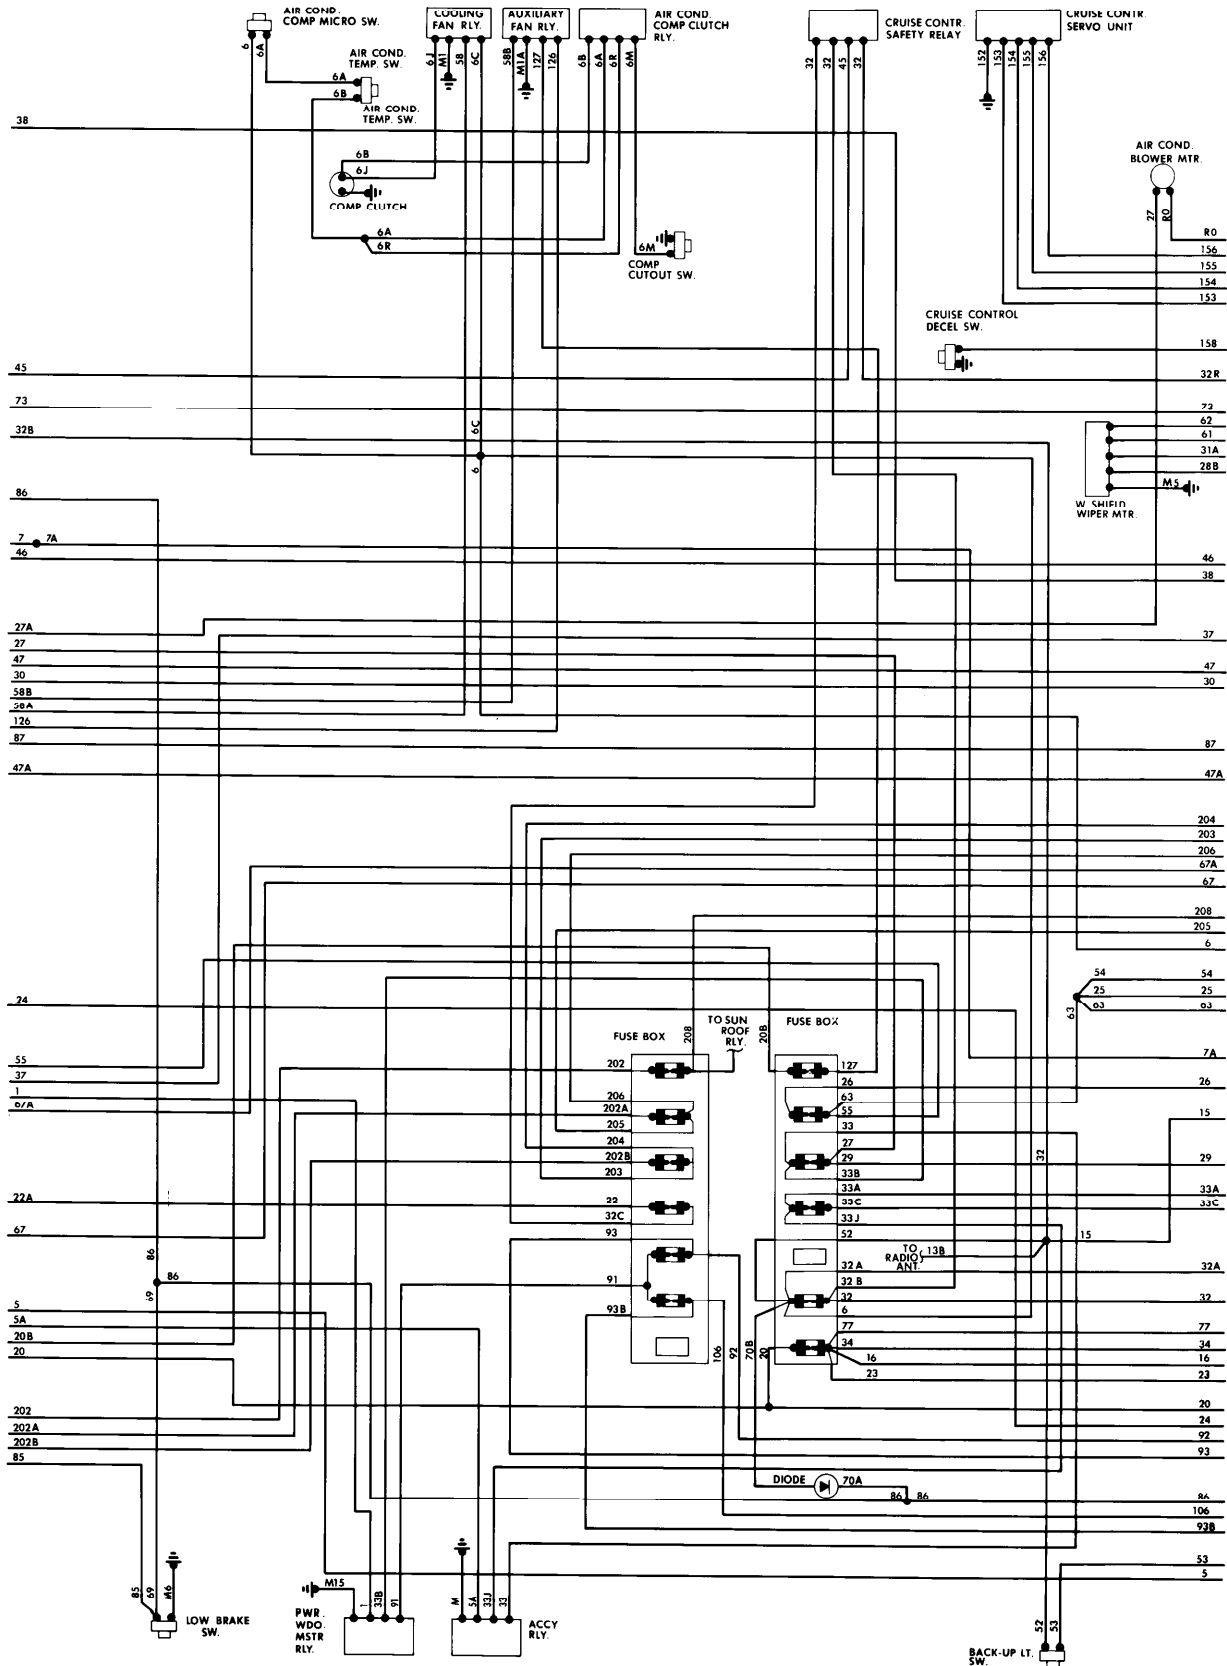

1982 Peugeot

604 TURBO DIESEL

ENGINE COMPARTMENT

1982 Peugeot

604 TURBO DIESEL (Cont.)

FUSE BLOCK & UNDERDASH

1982 Peugeot

604 TURBO DIESEL (Cont.)

UNDERDASH