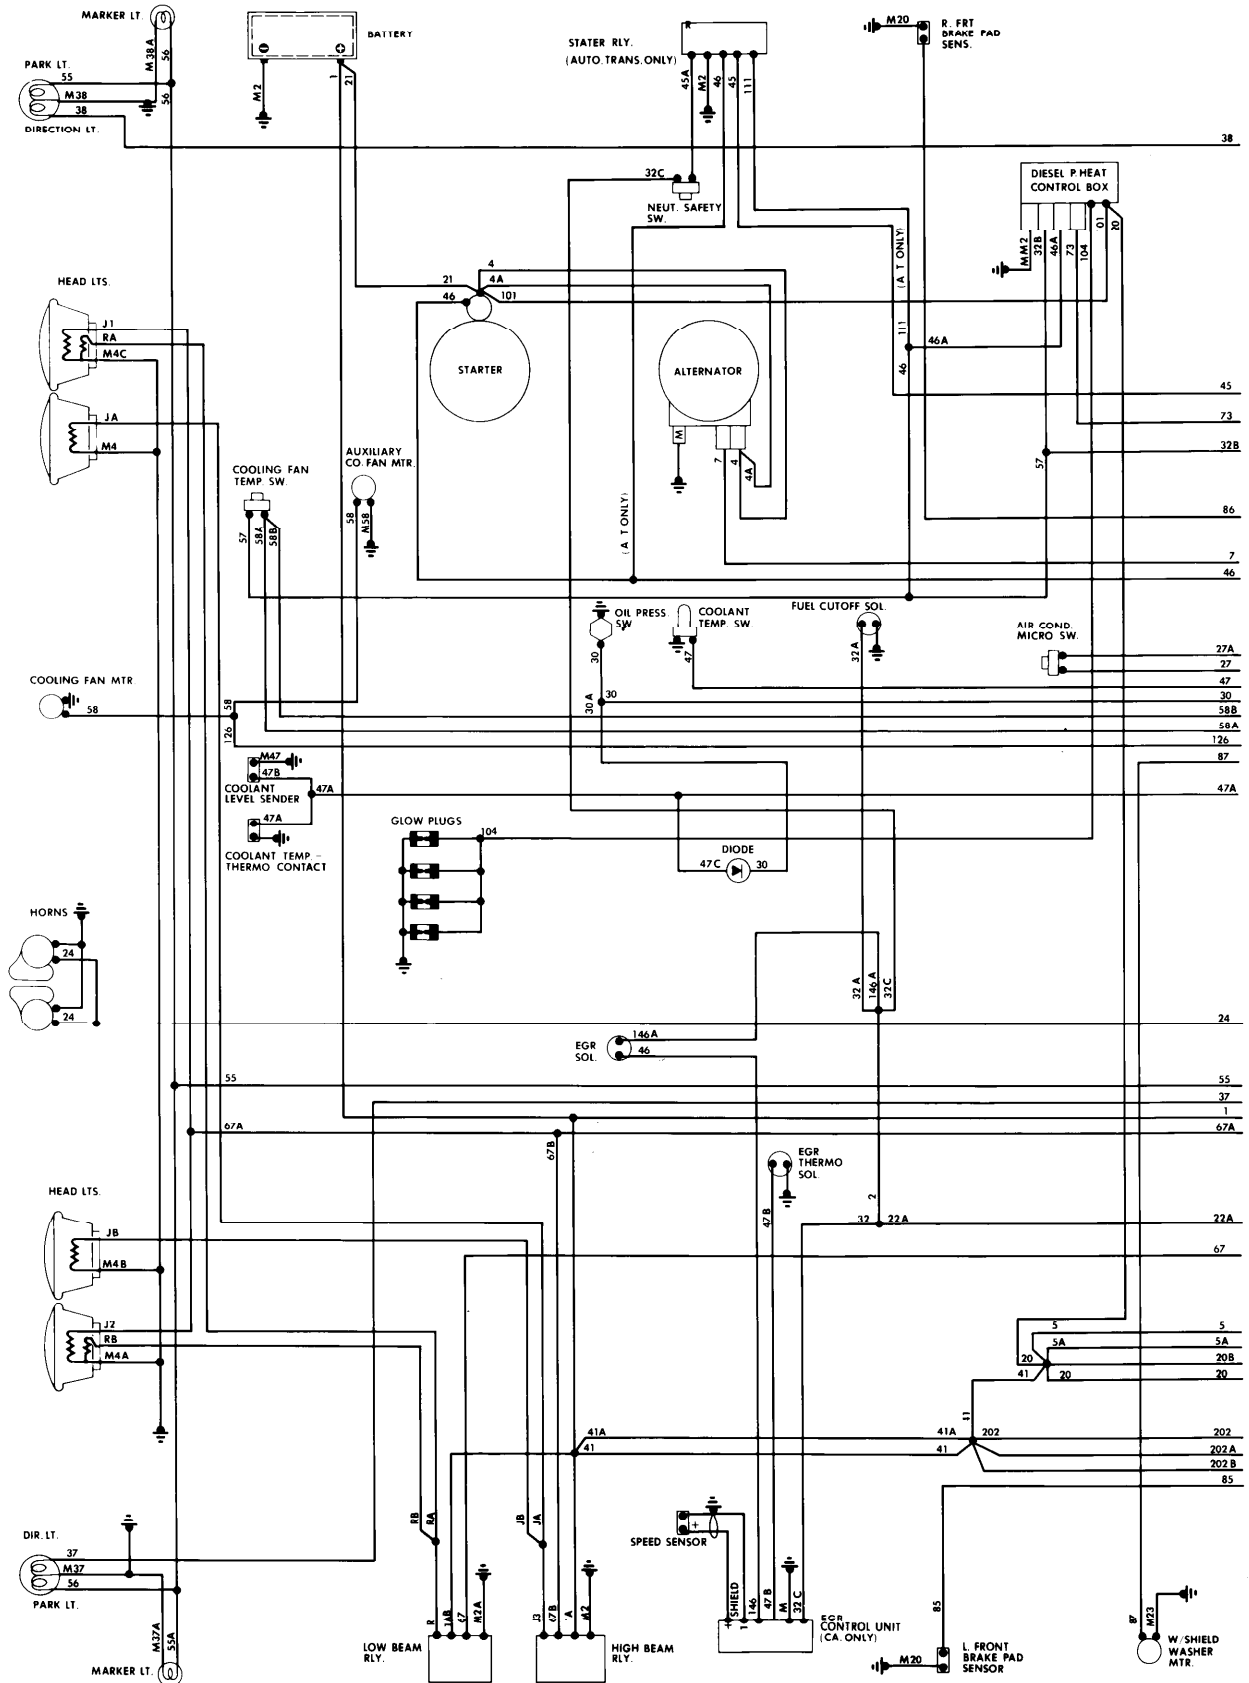

1982 Peugeot

604 TURBO DIESEL

ENGINE COMPARTMENT

1982 Peugeot

604 TURBO DIESEL (Cont.)

FUSE BLOCK & UNDERDASH

1982 Peugeot

604 TURBO DIESEL (Cont.)