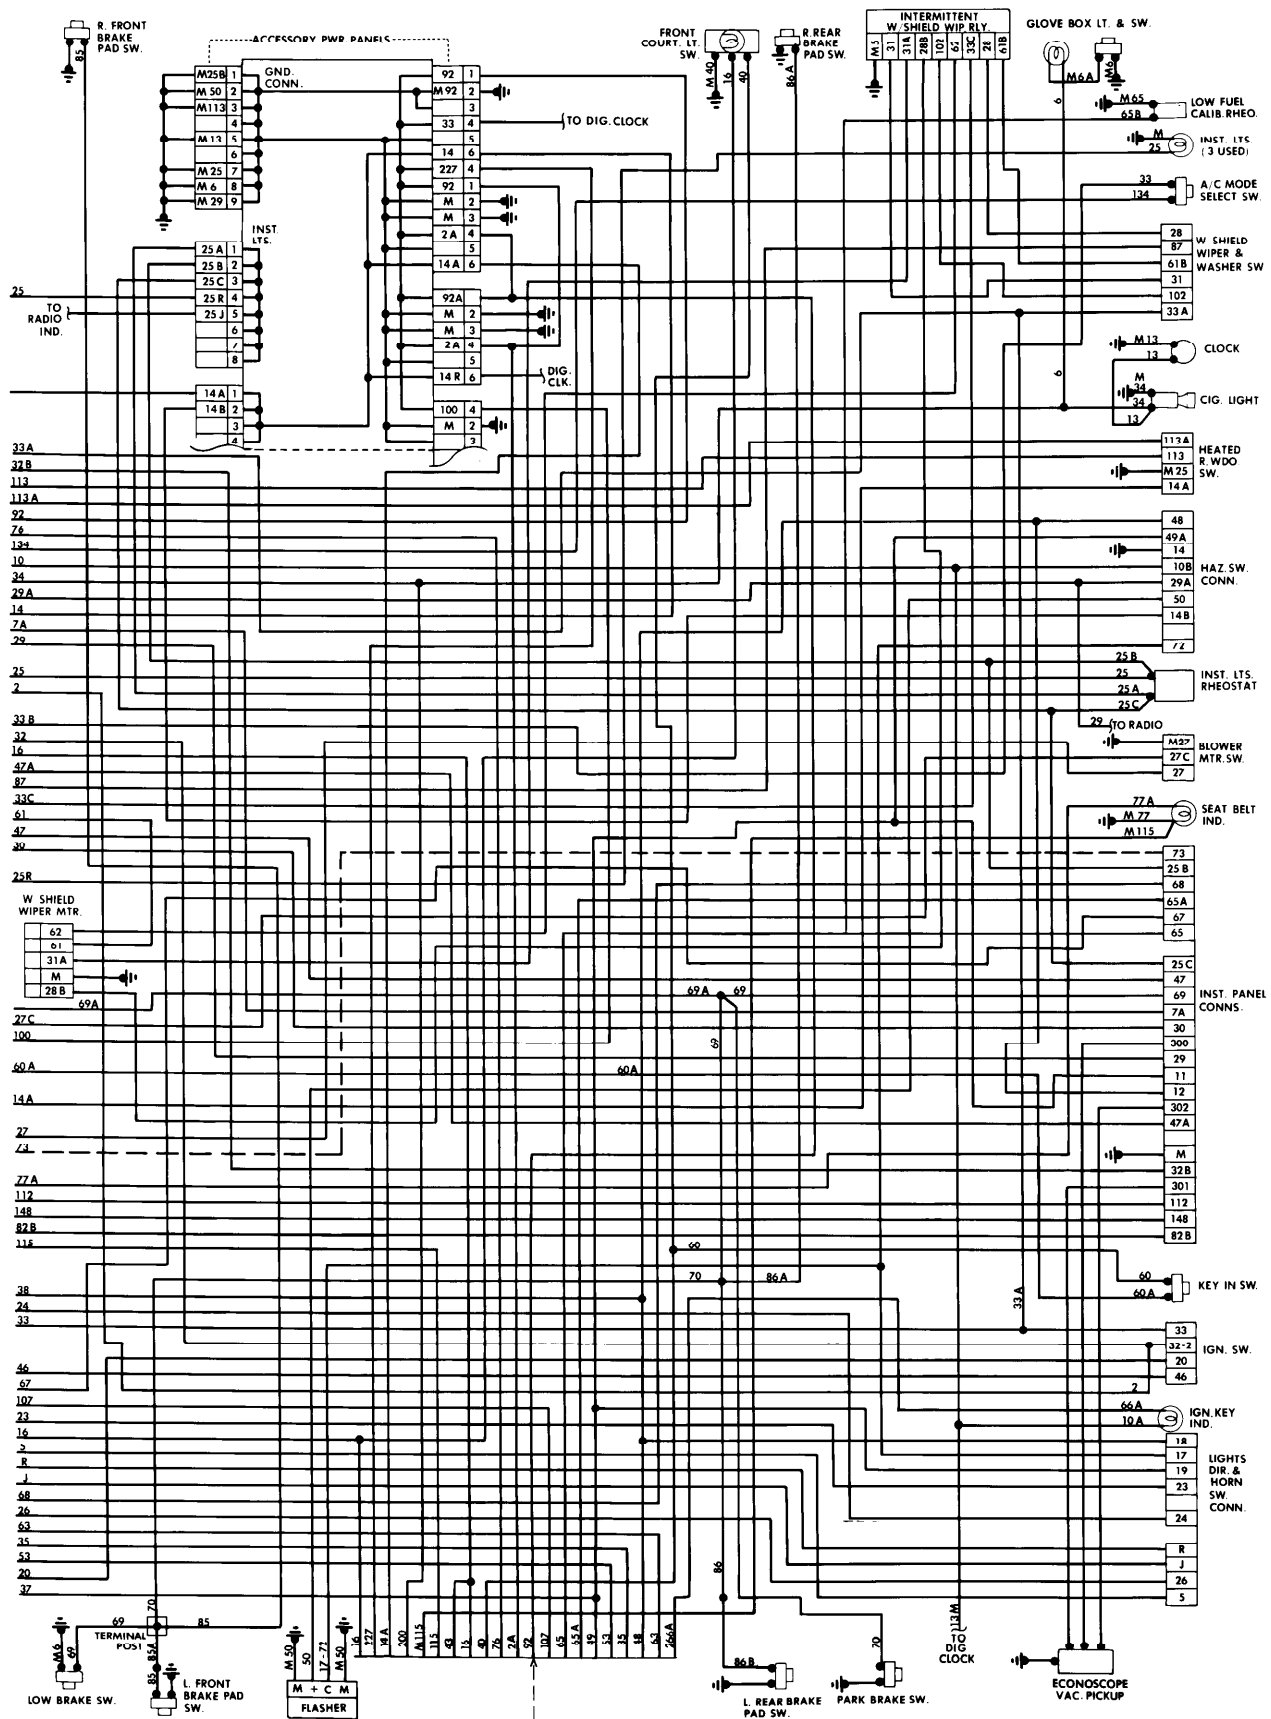

1982 Peugeot

505, 505 DIESEL & TURBO DIESEL

UNDERDASH & FUSE BLOCK

1982 Peugeot

505, 505 DIESEL & TURBO DIESEL

UNDERDASH & INSTRUMENT PANEL

1982 Peugeot

4-151

505, 505 DIESEL & TURBO DIESEL

INSTRUMENT PANEL & REAR COMPARTMENT