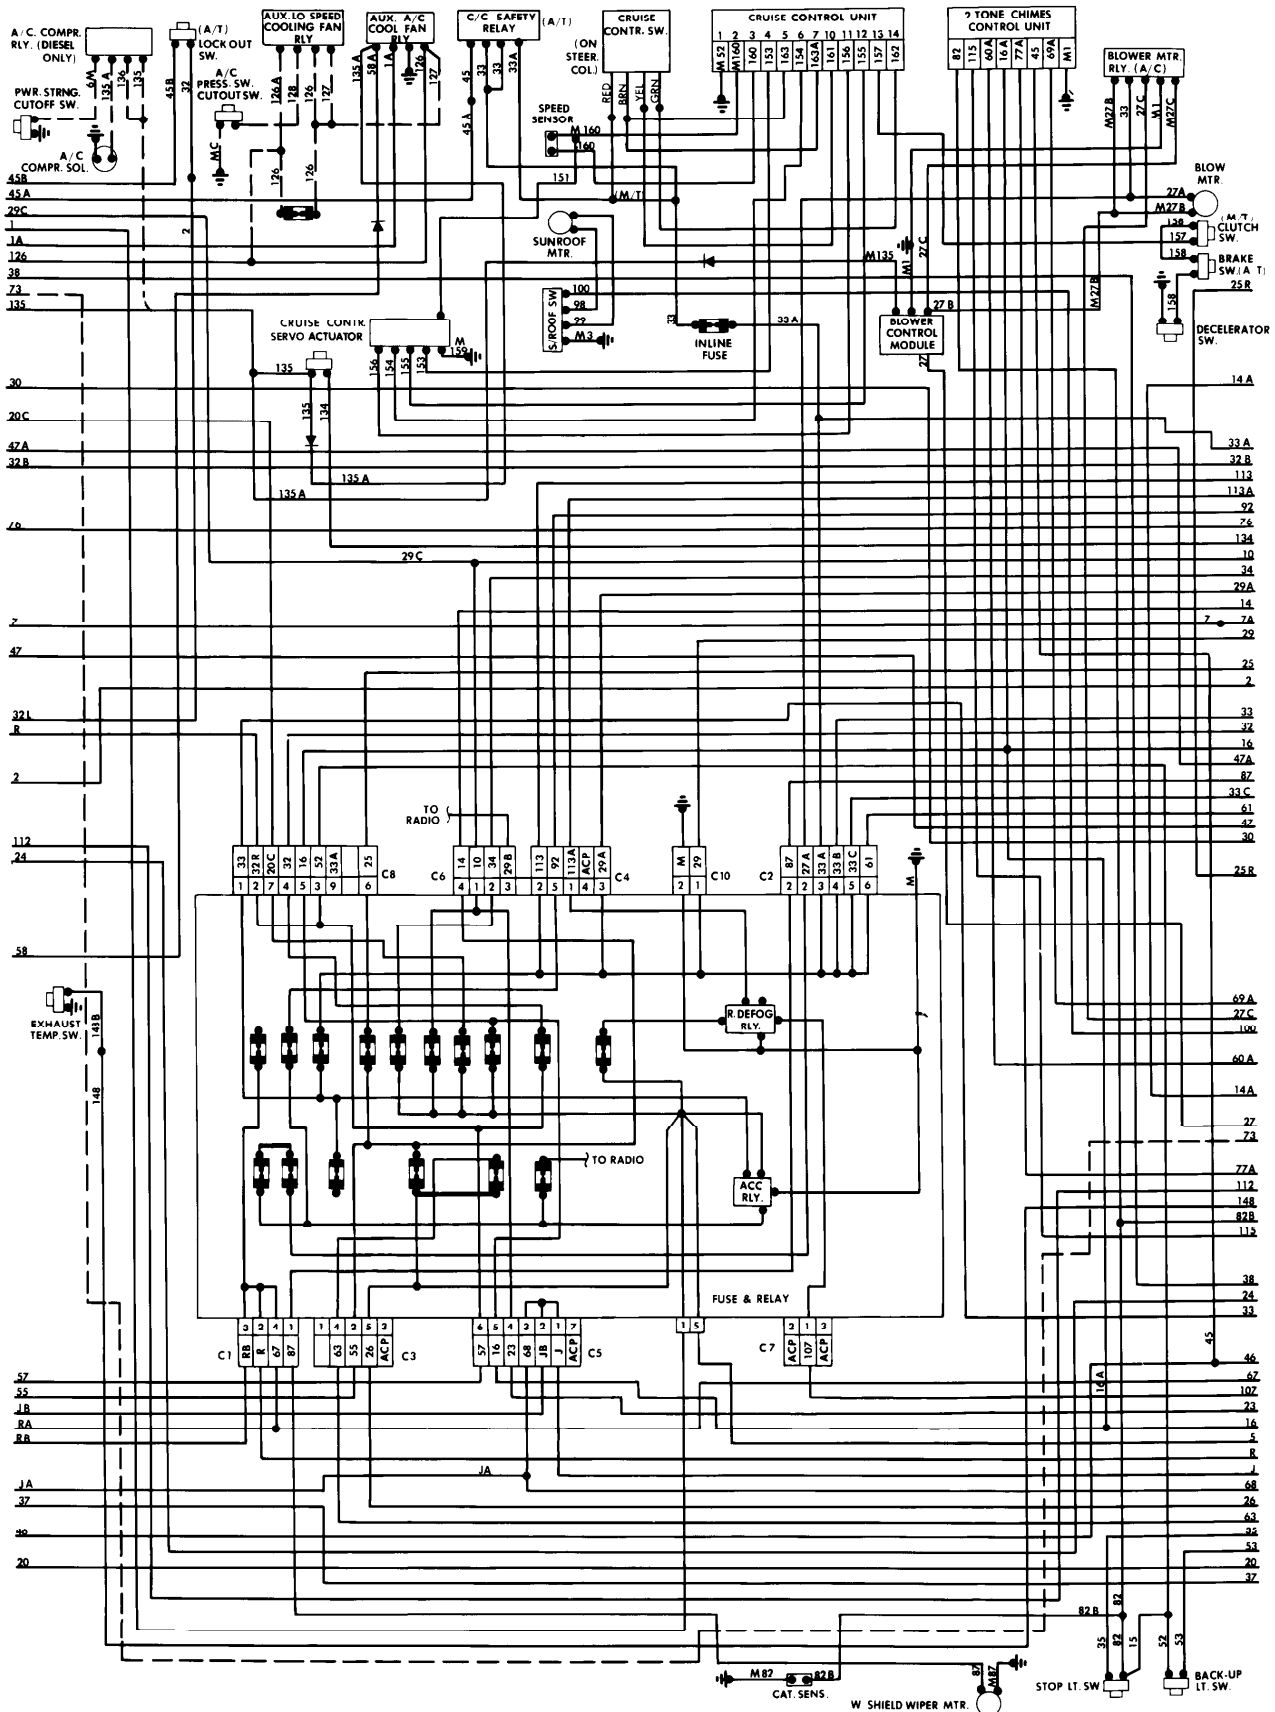

1982 Peugeot

505, 505 DIESEL & TURBO DIESEL

UNDERDASH & FUSE BLOCK

1982 Peugeot

505, 505 DIESEL & TURBO DIESEL

UNDERDASH & INSTRUMENT PANEL

1982 Peugeot

4-151

505, 505 DIESEL & TURBO DIESEL

INSTRUMENT PANEL & REAR COMPARTMENT