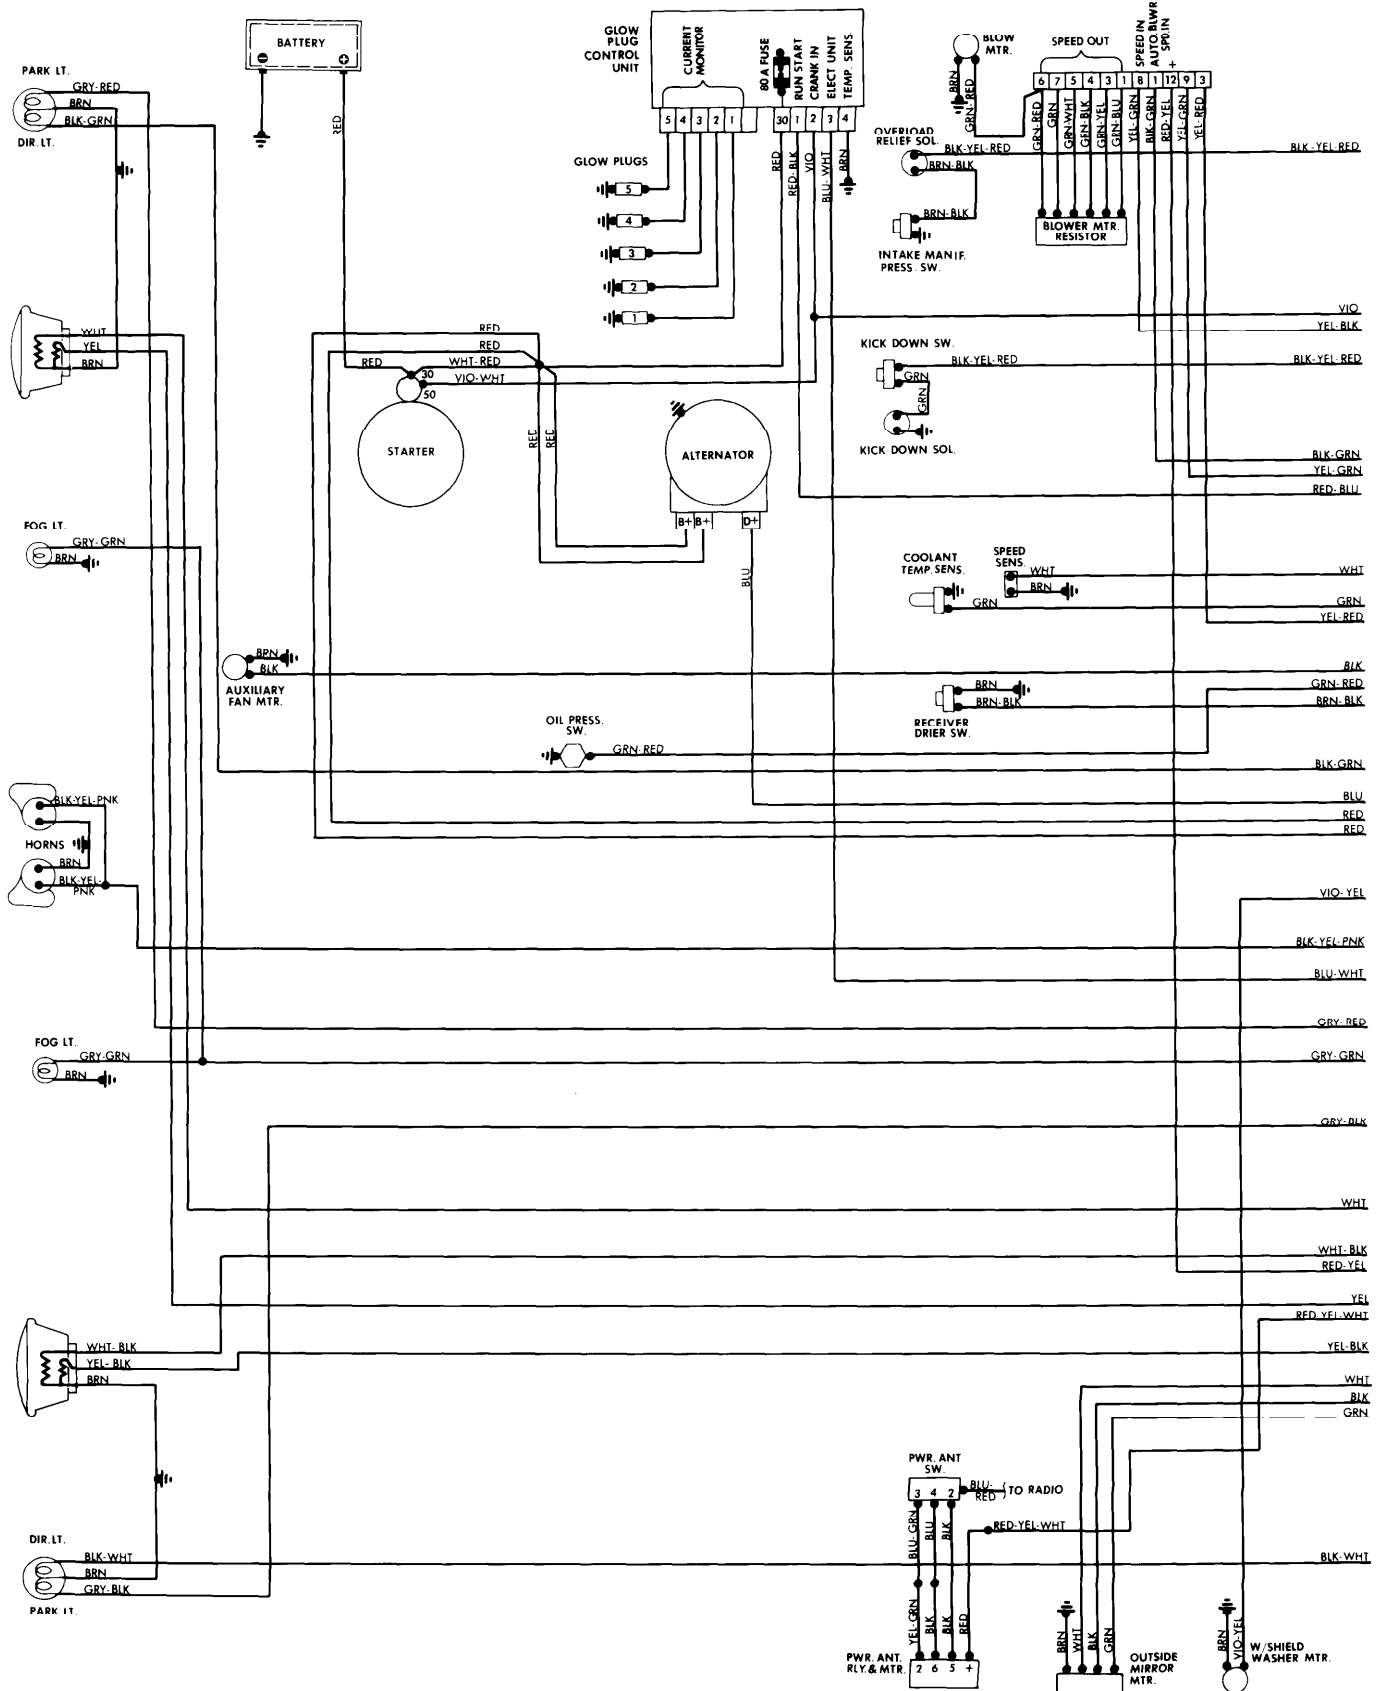

1982 Mercedes-Benz

300SD TURBO DIESEL

ENGINE COMPARTMENT

1982 Mercedes-Benz

4-135

300SD TURBO DIESEL

FUSE BLOCK & UNDERDASH

1982 Mercedes-Benz

300SD TURBO DIESEL

UNDERDASH