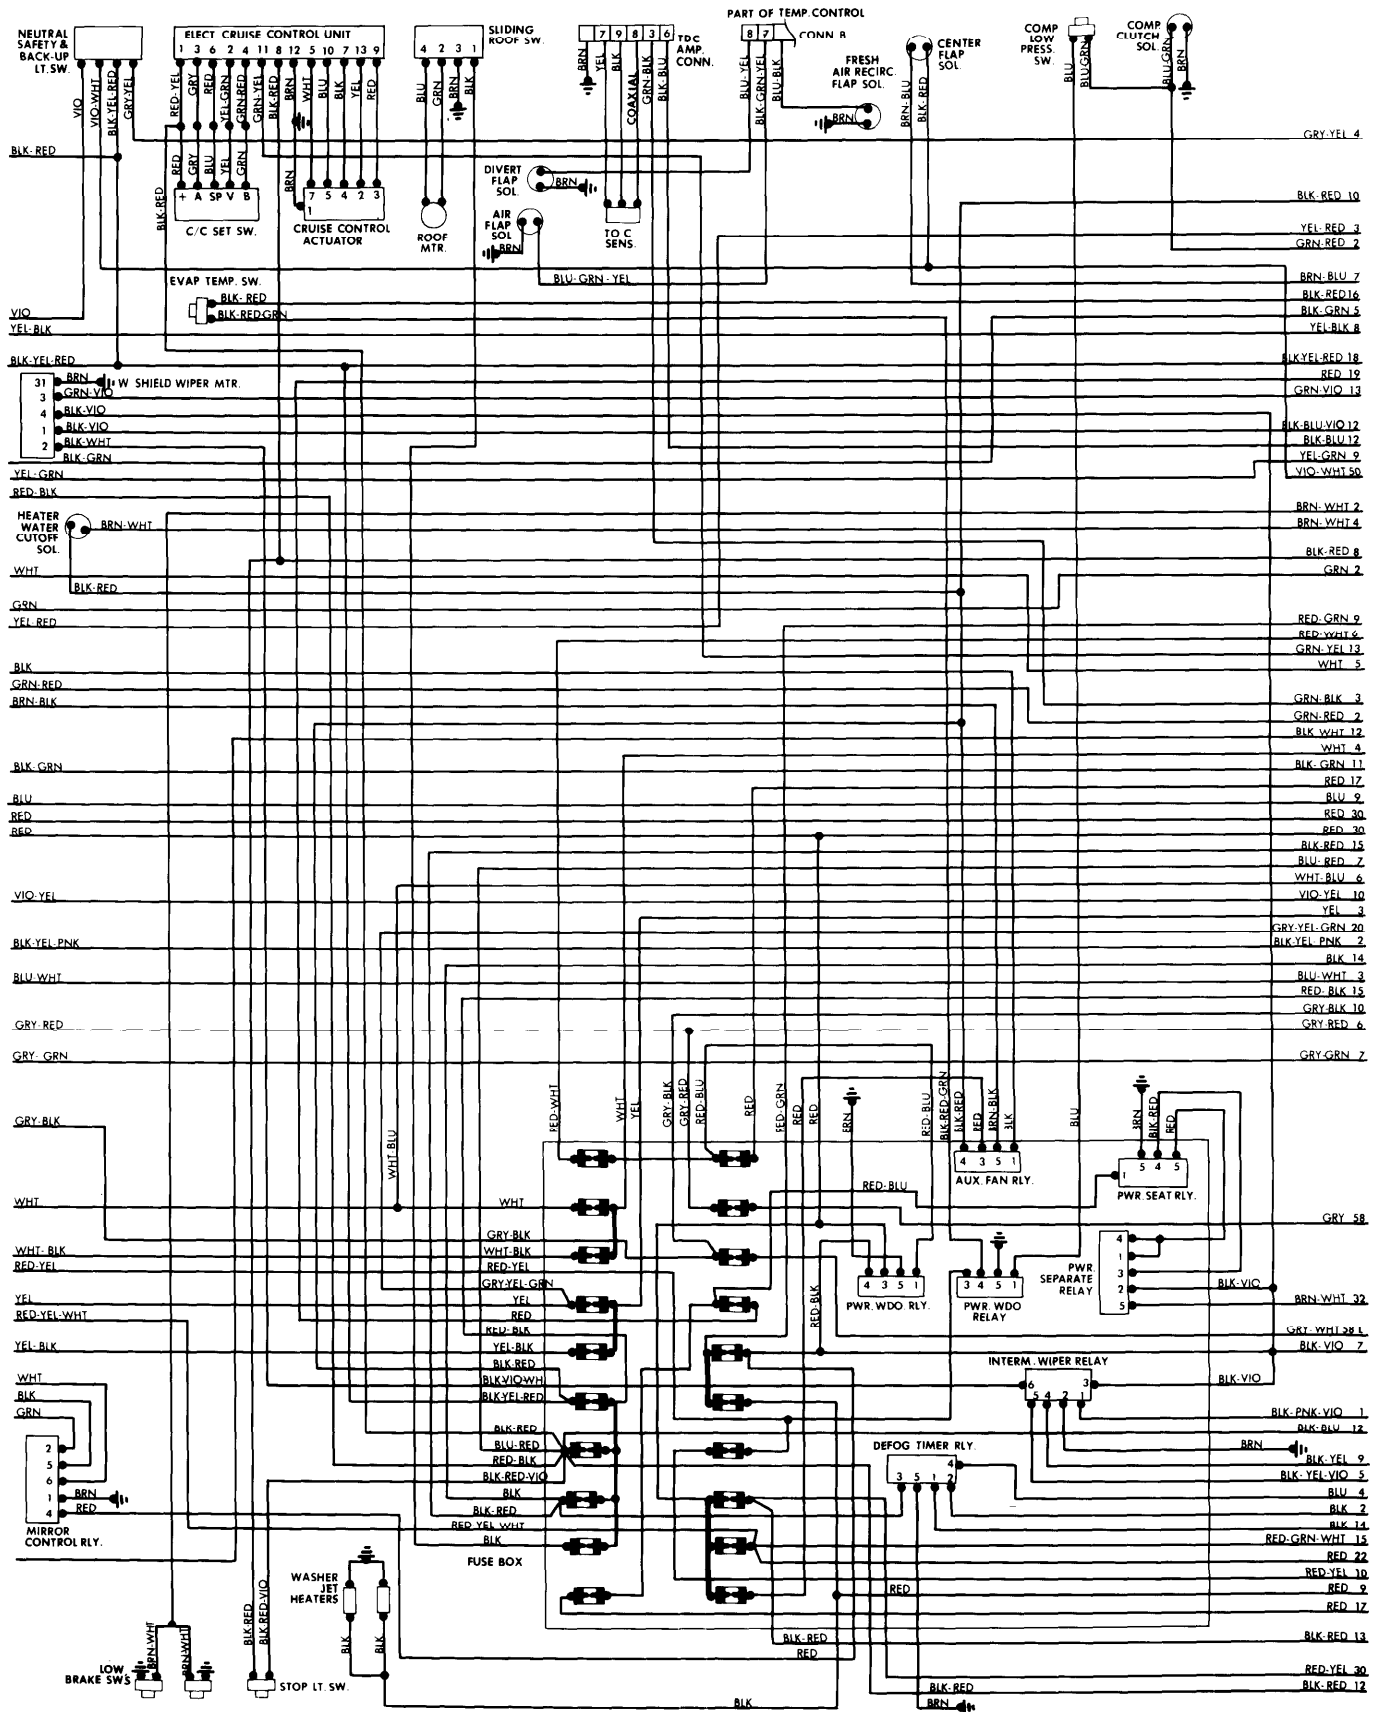

1982 Mercedes-Benz

300SD TURBO DIESEL

ENGINE COMPARTMENT

1982 Mercedes-Benz

4-135

300SD TURBO DIESEL

FUSE BLOCK & UNDERDASH

1982 Mercedes-Benz

300SD TURBO DIESEL

UNDERDASH