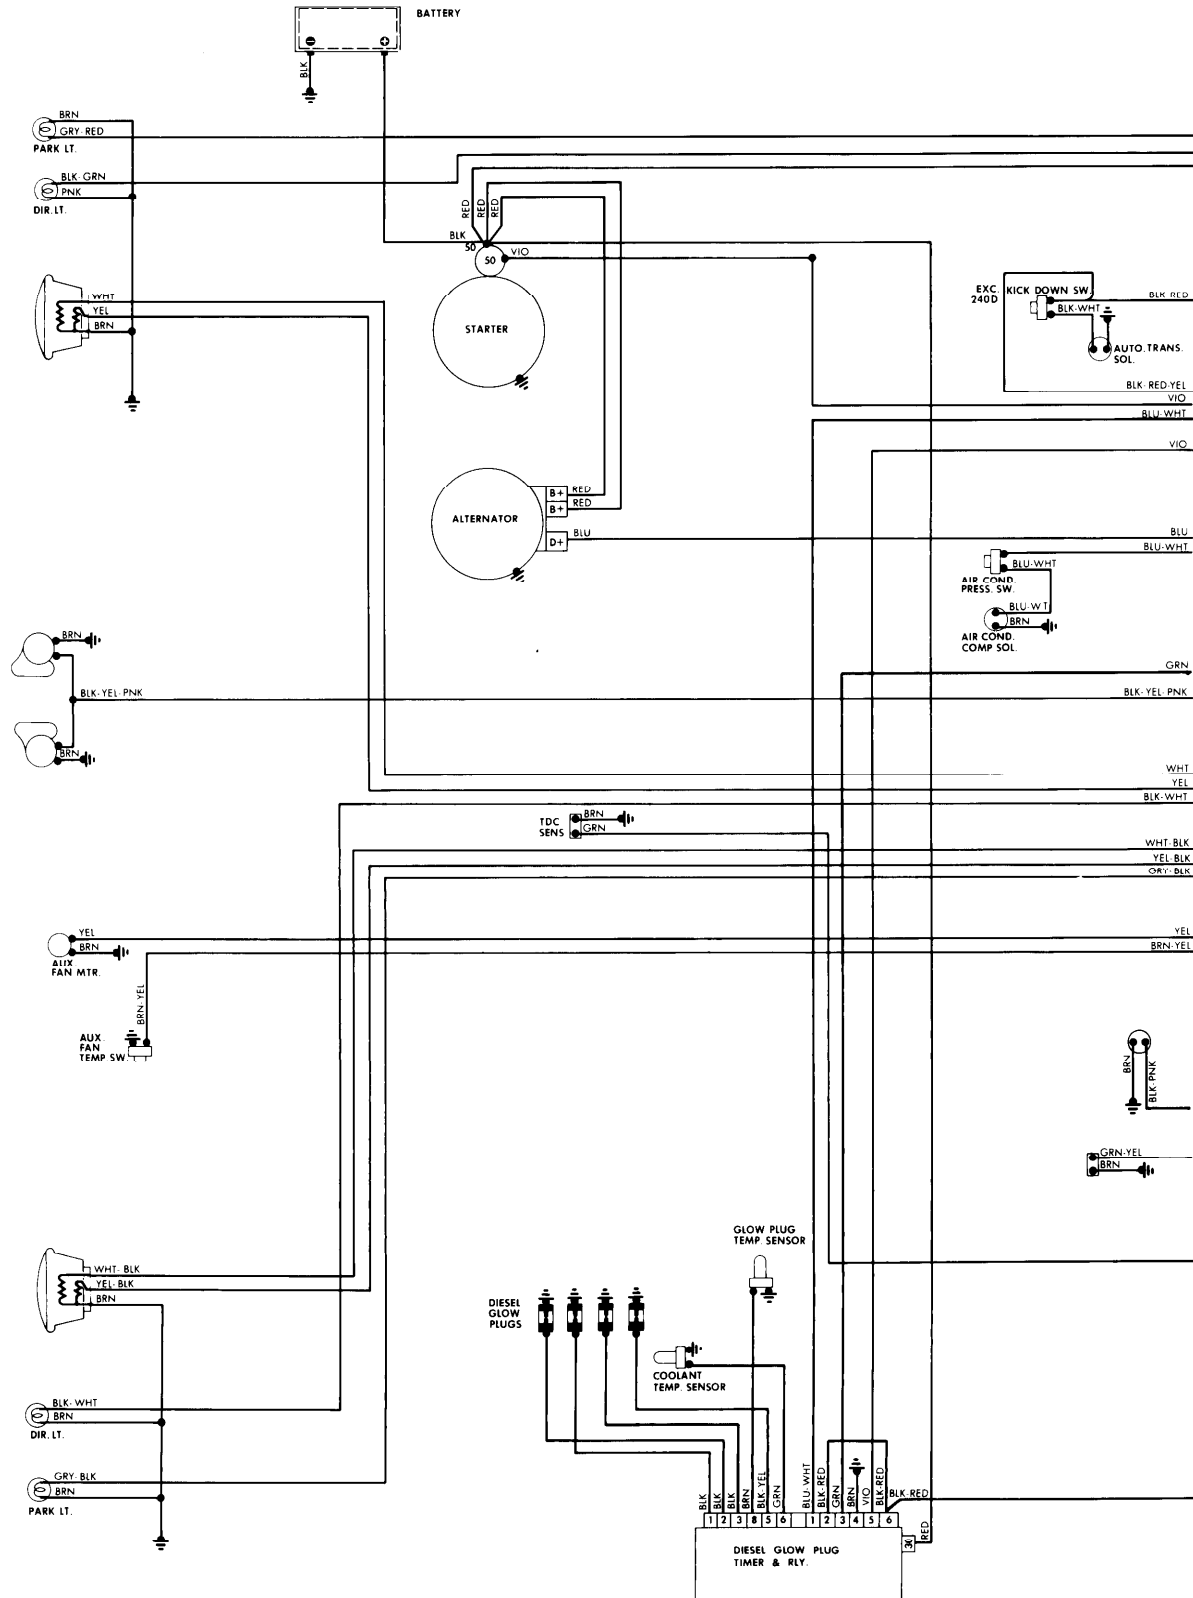

1982 Mercedes-Benz

240D DIESEL & 300D, 300CD & 300TD TURBO DIESELS

ENGINE COMPARTMENT

1982 Mercedes-Benz

4-131

240D DIESEL & 300D, 300CD & 300TD TURBO DIESELS

UNDERDASH & FUSE BLOCK

1982 Mercedes-Benz

240D DIESEL & 300D, 300CD & 300TD TURBO DIESELS

INSTRUMENT PANEL & UNDERDASH

1982 Mercedes-Benz

4-133

240D DIESEL & 300D, 300CD & 300TD TURBO DIESELS

REAR COMPARTMENT & ACCESSORIES