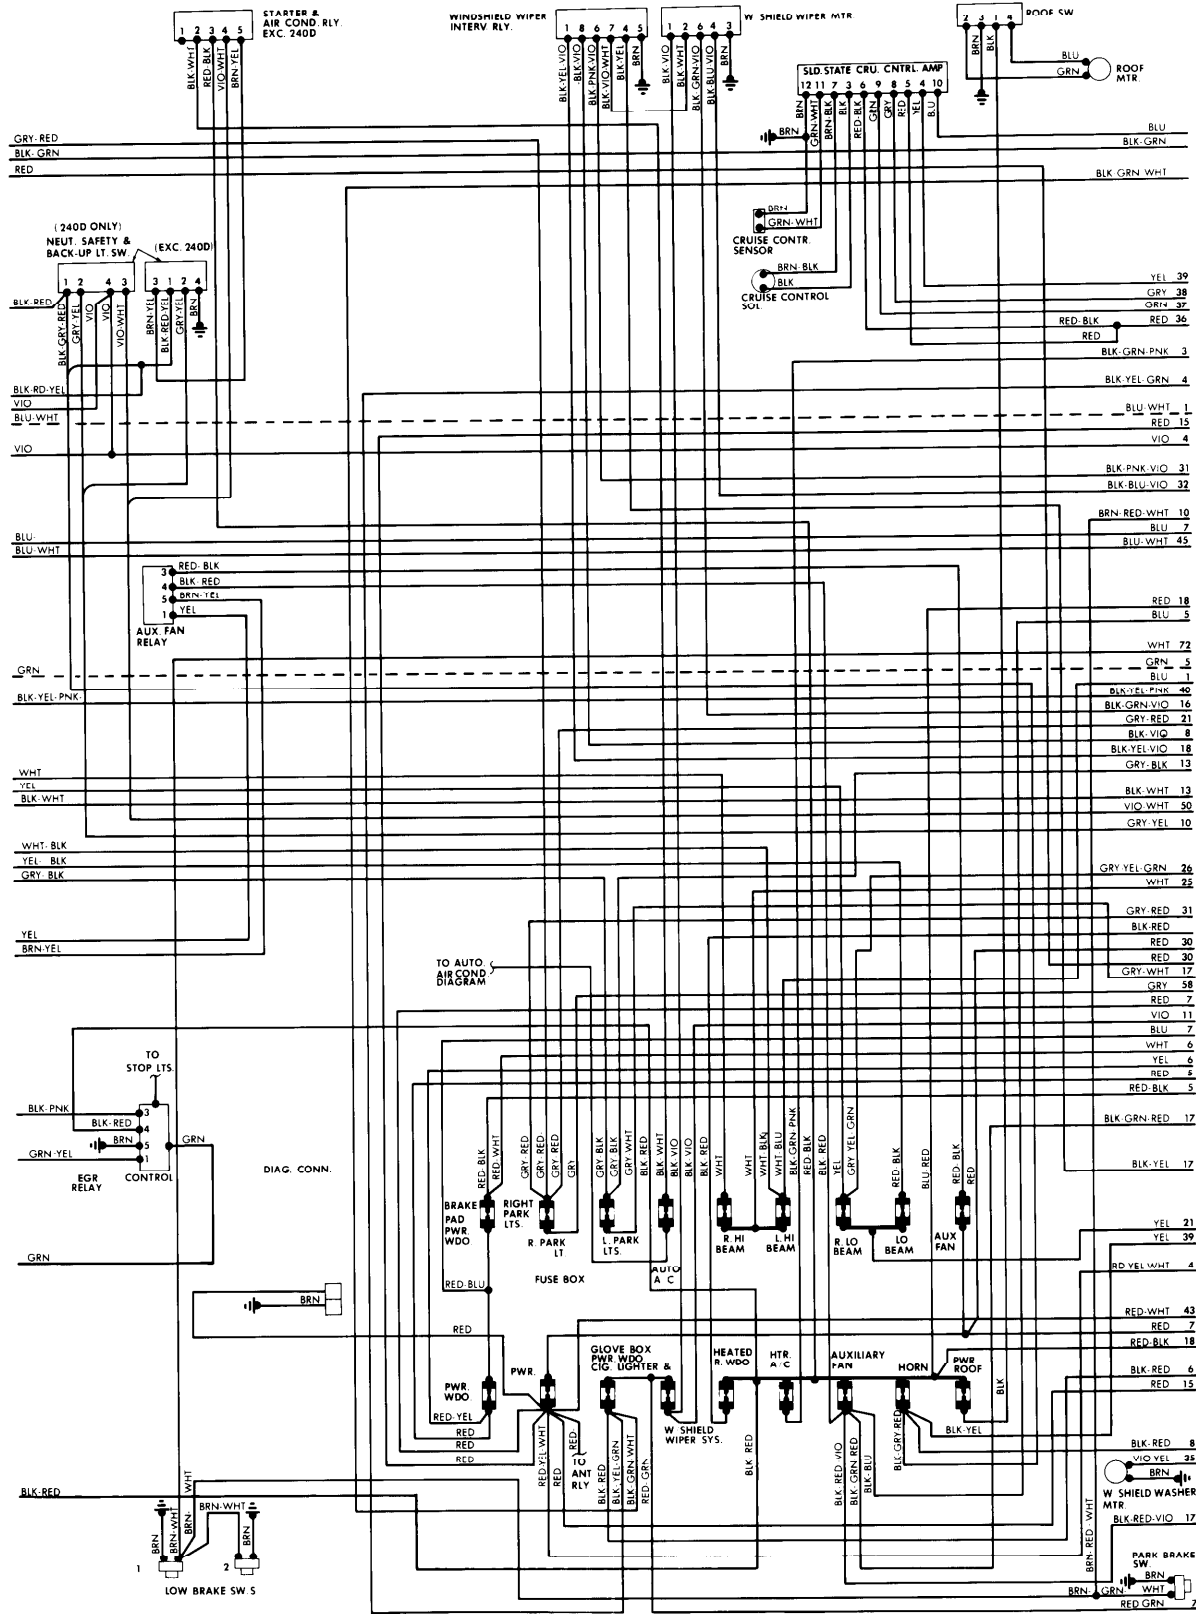

1982 Mercedes-Benz

240D DIESEL & 300D, 300CD & 300TD TURBO DIESELS

ENGINE COMPARTMENT

1982 Mercedes-Benz

4-131

240D DIESEL & 300D, 300CD & 300TD TURBO DIESELS

UNDERDASH & FUSE BLOCK

1982 Mercedes-Benz

240D DIESEL & 300D, 300CD & 300TD TURBO DIESELS

INSTRUMENT PANEL & UNDERDASH

1982 Mercedes-Benz

4-133

240D DIESEL & 300D, 300CD & 300TD TURBO DIESELS

REAR COMPARTMENT & ACCESSORIES