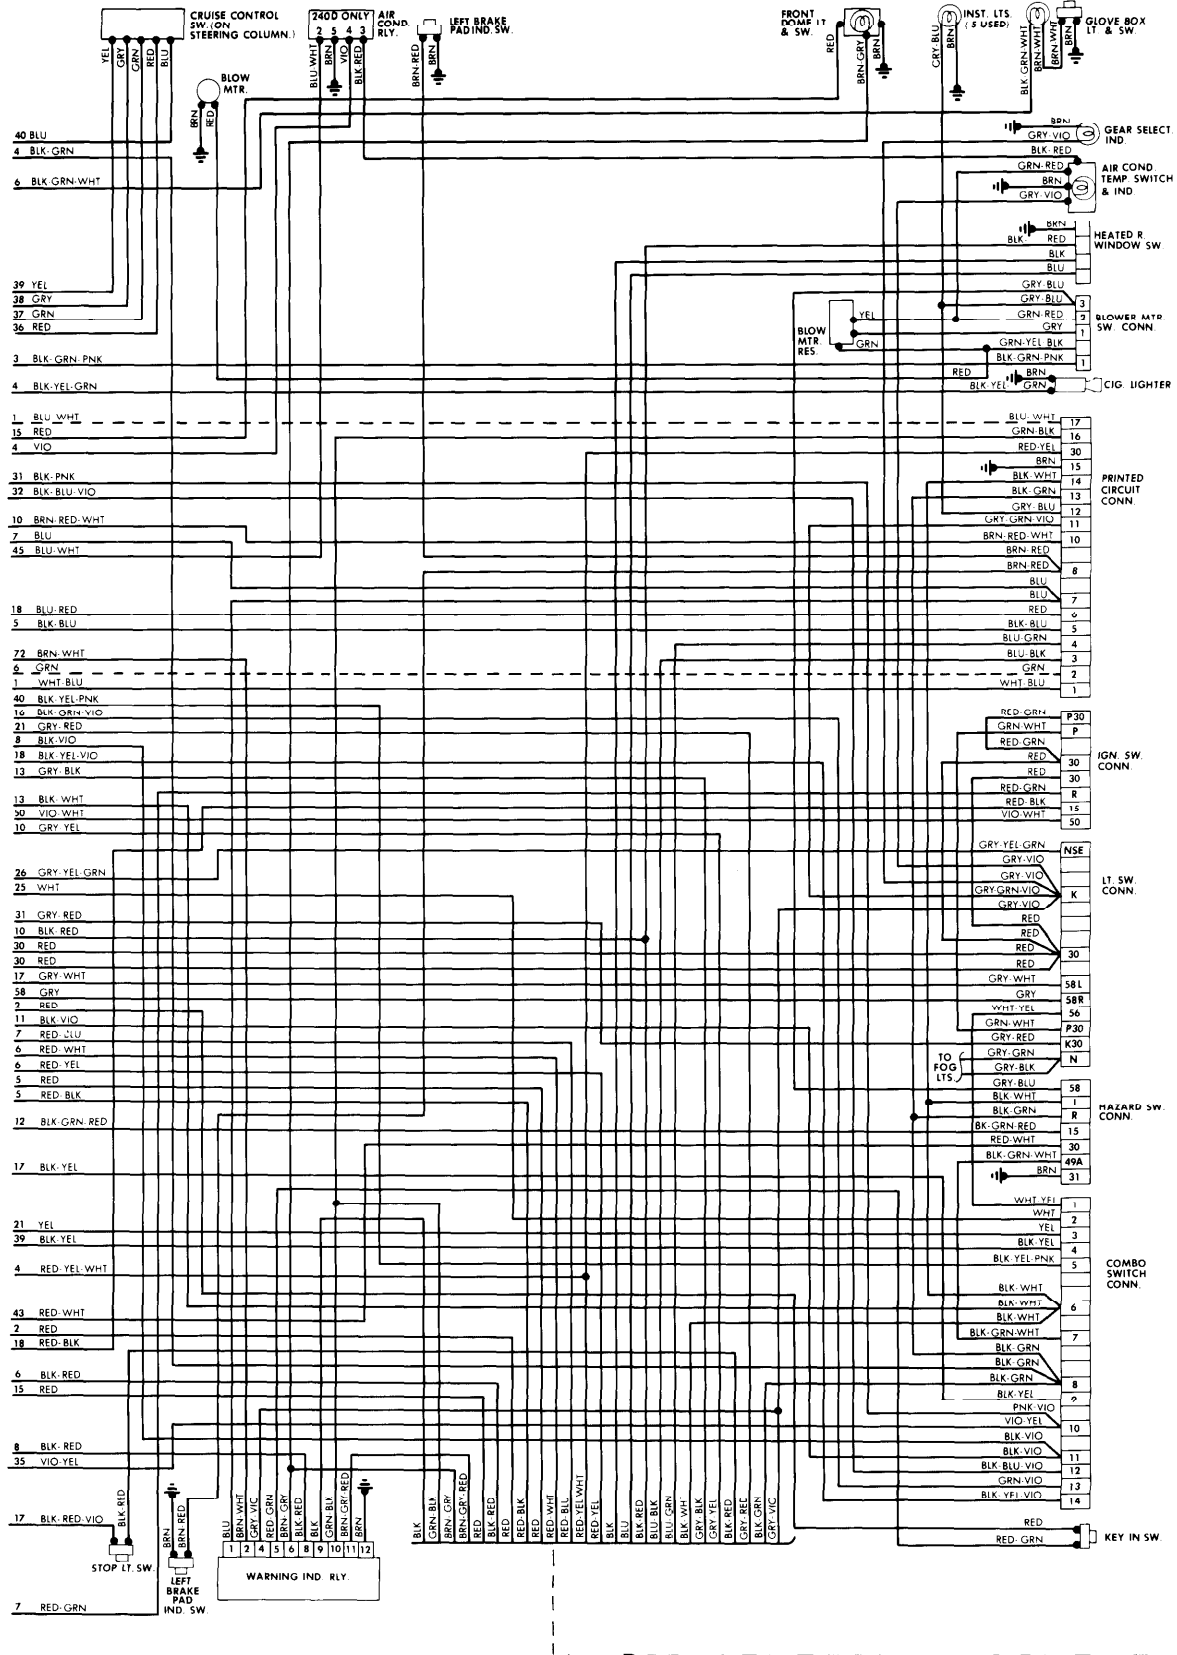

1982 Mercedes-Benz

240D DIESEL & 300D, 300CD & 300TD TURBO DIESELS

ENGINE COMPARTMENT

1982 Mercedes-Benz

4-131

240D DIESEL & 300D, 300CD & 300TD TURBO DIESELS

UNDERDASH & FUSE BLOCK

1982 Mercedes-Benz

240D DIESEL & 300D, 300CD & 300TD TURBO DIESELS

INSTRUMENT PANEL & UNDERDASH

1982 Mercedes-Benz

4-133

240D DIESEL & 300D, 300CD & 300TD TURBO DIESELS

REAR COMPARTMENT & ACCESSORIES