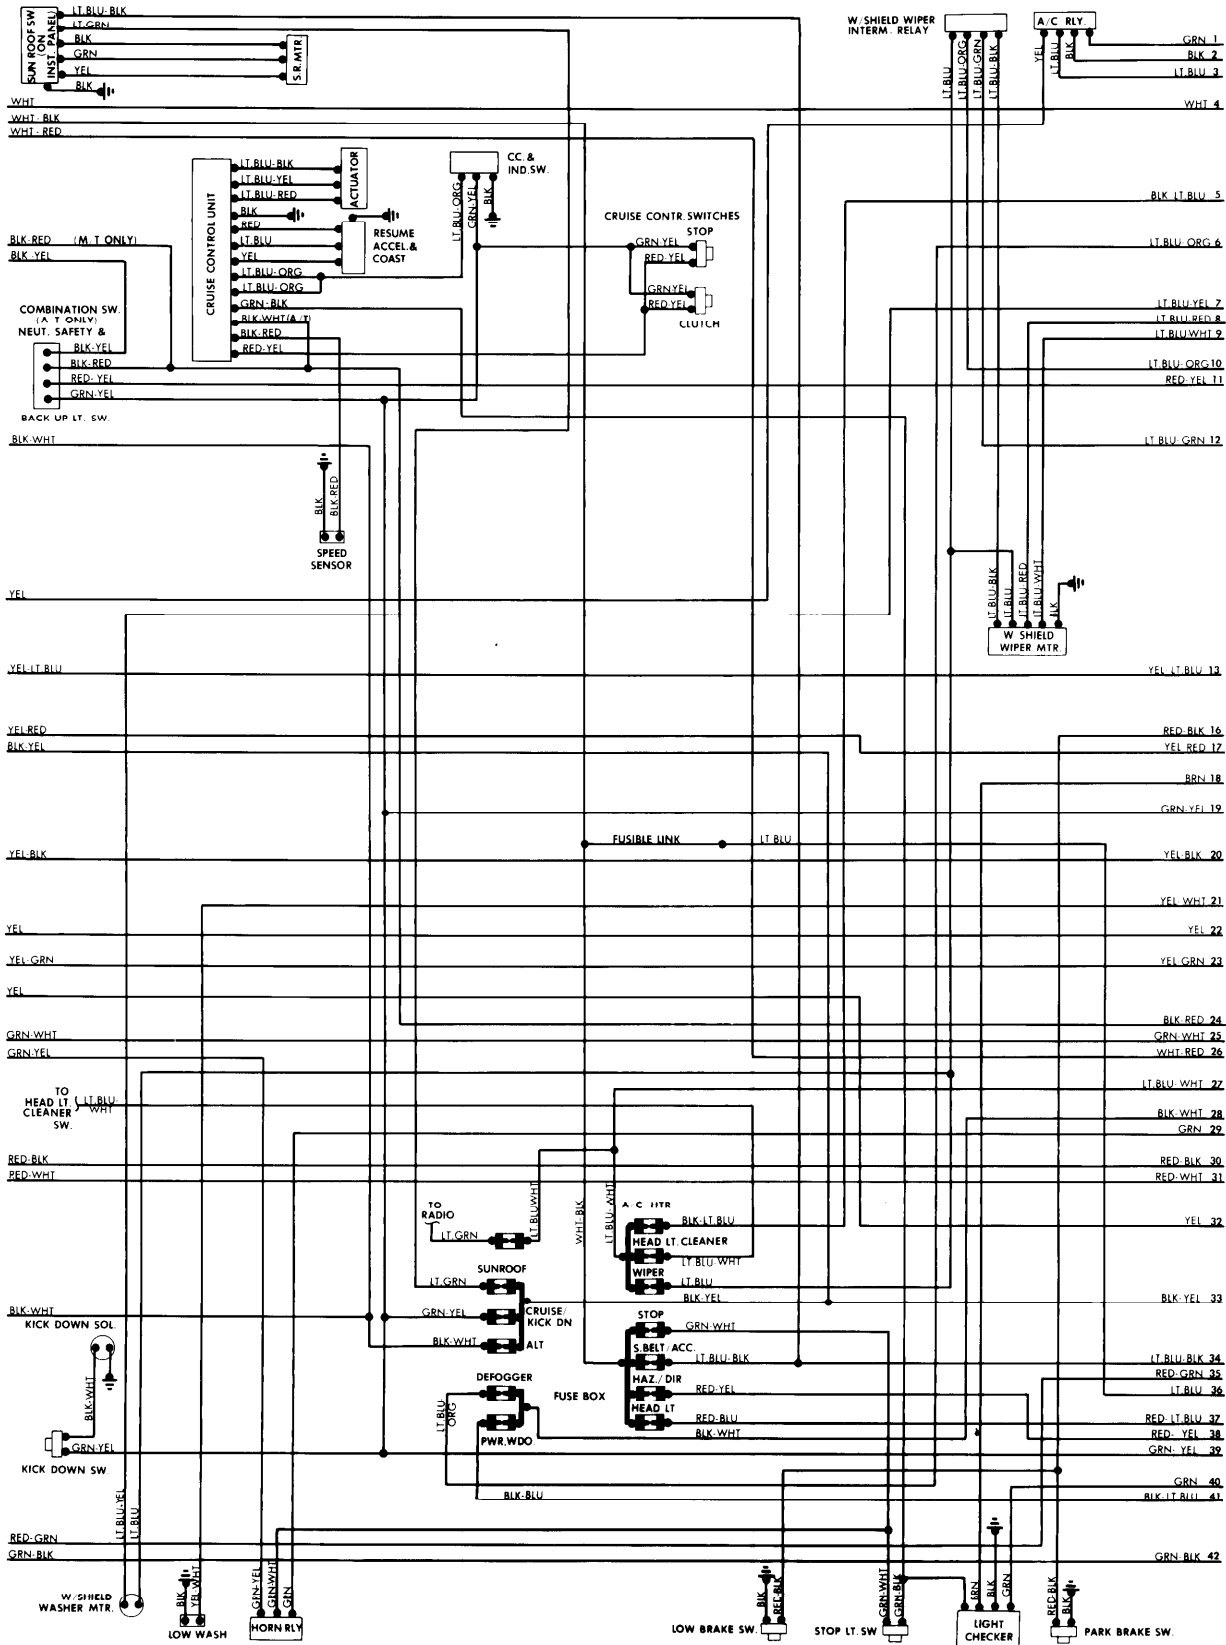

ENGINE COMPARTMENT

1982 Mazda

4-117

626 (Cont.)

FUSE BLOCK & UNDERDASH

1982 Mazda 626 (Cont.)

INSTRUMENT PANEL & UNDERDASH

1982 Mazda