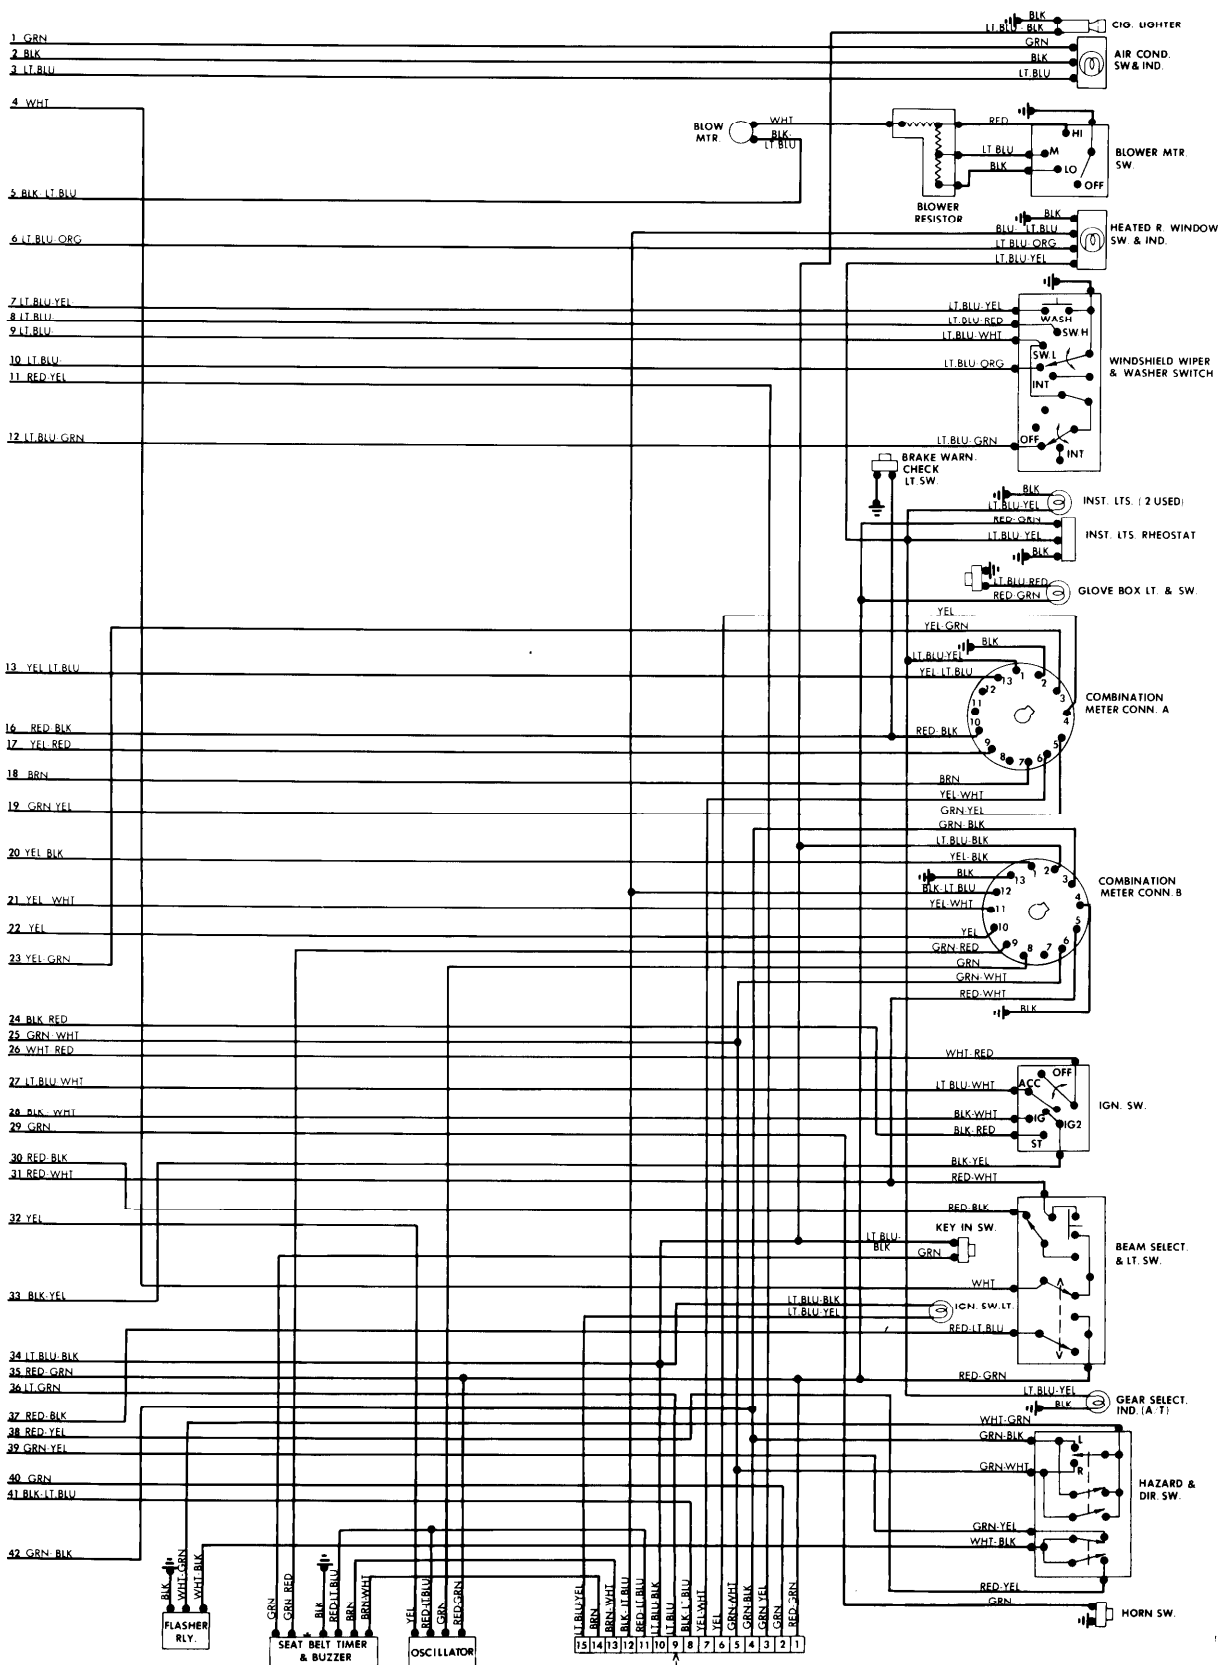

ENGINE COMPARTMENT

1982 Mazda

4-117

626 (Cont.)

FUSE BLOCK & UNDERDASH

1982 Mazda 626 (Cont.)

INSTRUMENT PANEL & UNDERDASH

1982 Mazda