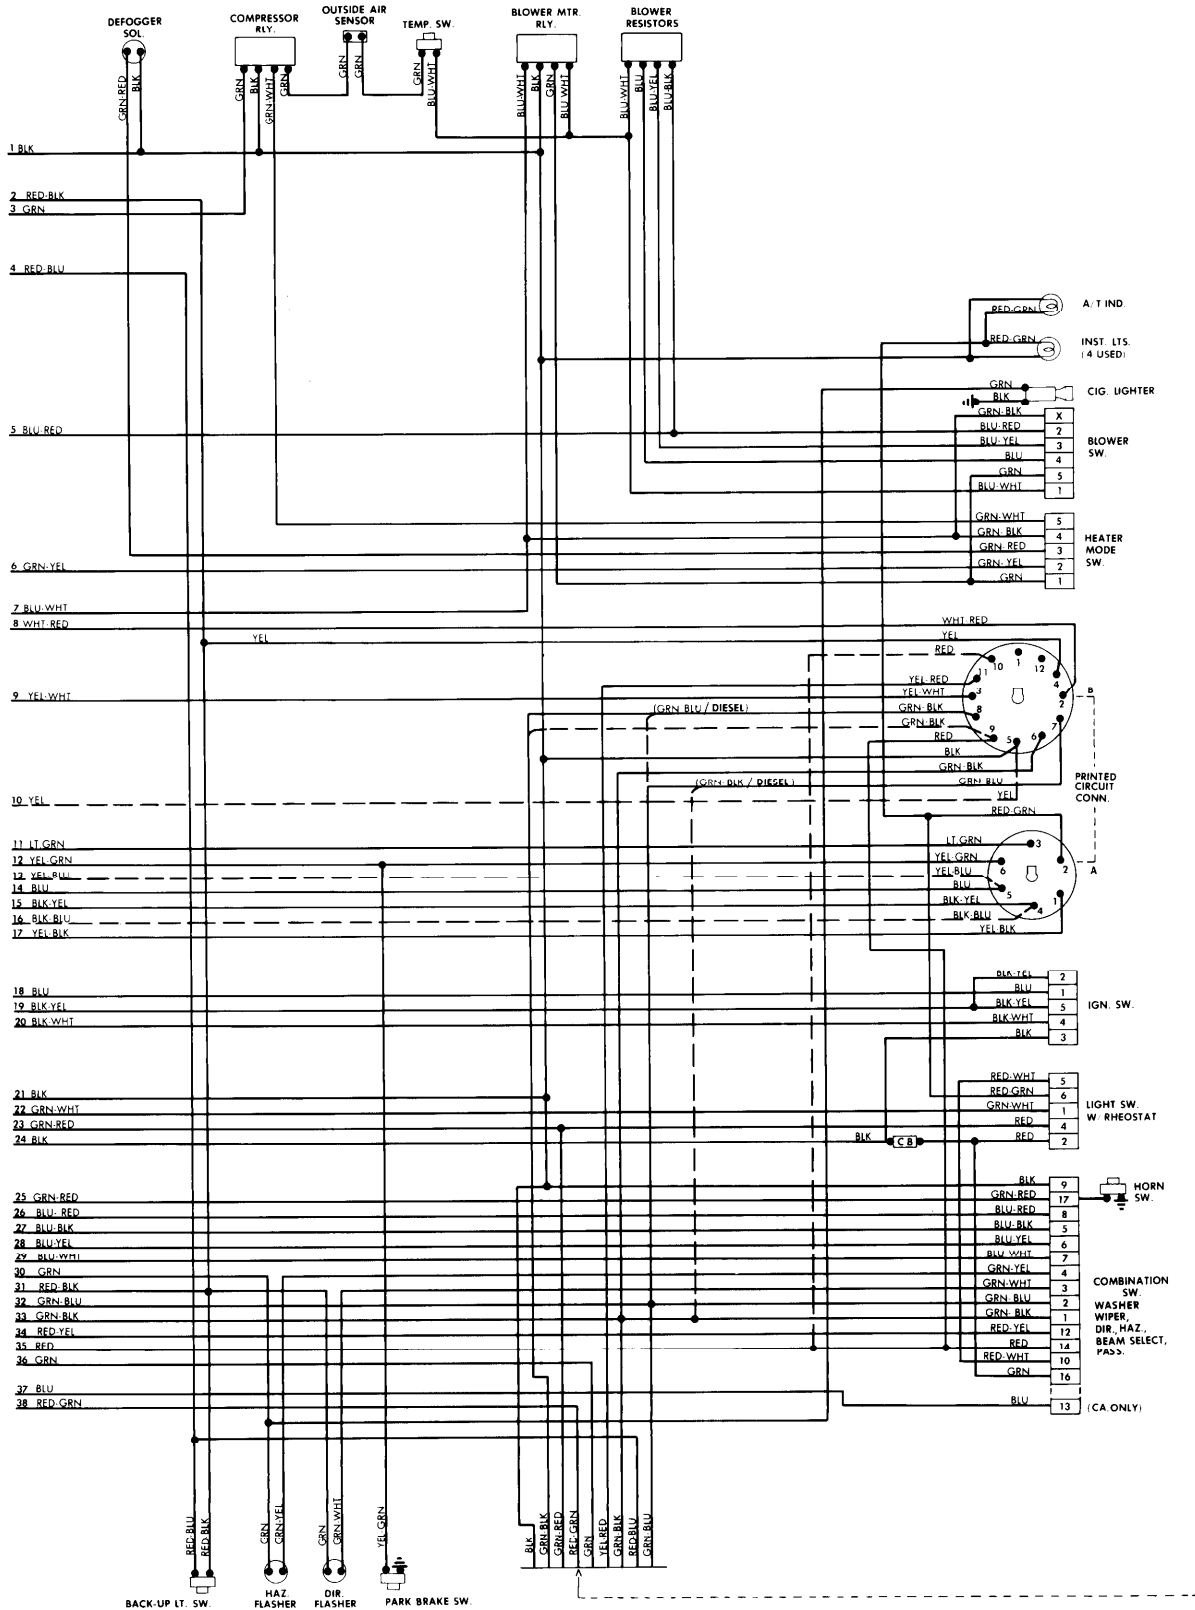

1982 LUV

PICKUP & DIESEL PICKUP

ENGINE COMPARTMENT

1982 LUV

4-113

PICKUP & DIESEL PICKUP (Cont.)

FUSE BLOCK & UNDERDASH

1982 LUV

PICKUP & DIESEL PICKUP (Cont.)

INSTRUMENT PANEL & UNDERDASH

1982 LUV

PICKUP & DIESEL PICKUP (Cont.)

INSTRUMENT PANEL, UNDERDASH & REAR COMPARTMENT