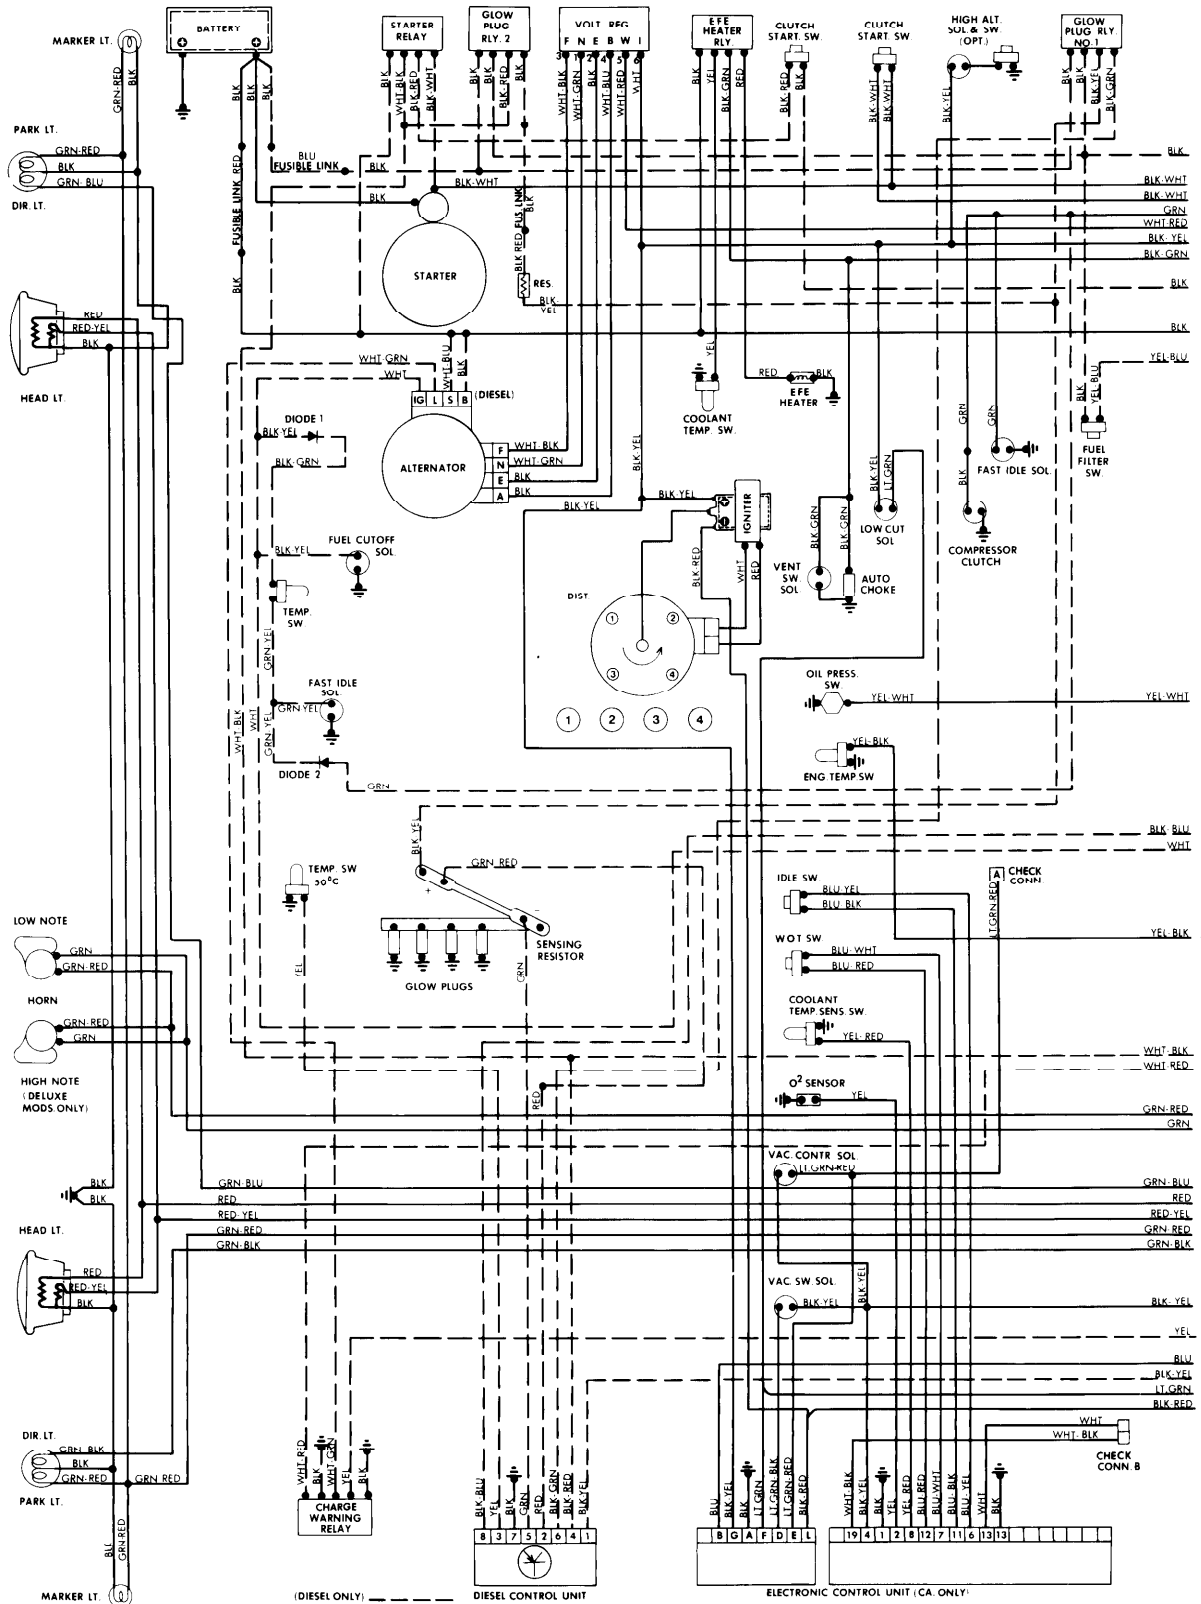

1982 LUV

PICKUP & DIESEL PICKUP

ENGINE COMPARTMENT

1982 LUV

4-113

PICKUP & DIESEL PICKUP (Cont.)

FUSE BLOCK & UNDERDASH

1982 LUV

PICKUP & DIESEL PICKUP (Cont.)

INSTRUMENT PANEL & UNDERDASH

1982 LUV

PICKUP & DIESEL PICKUP (Cont.)

INSTRUMENT PANEL, UNDERDASH & REAR COMPARTMENT