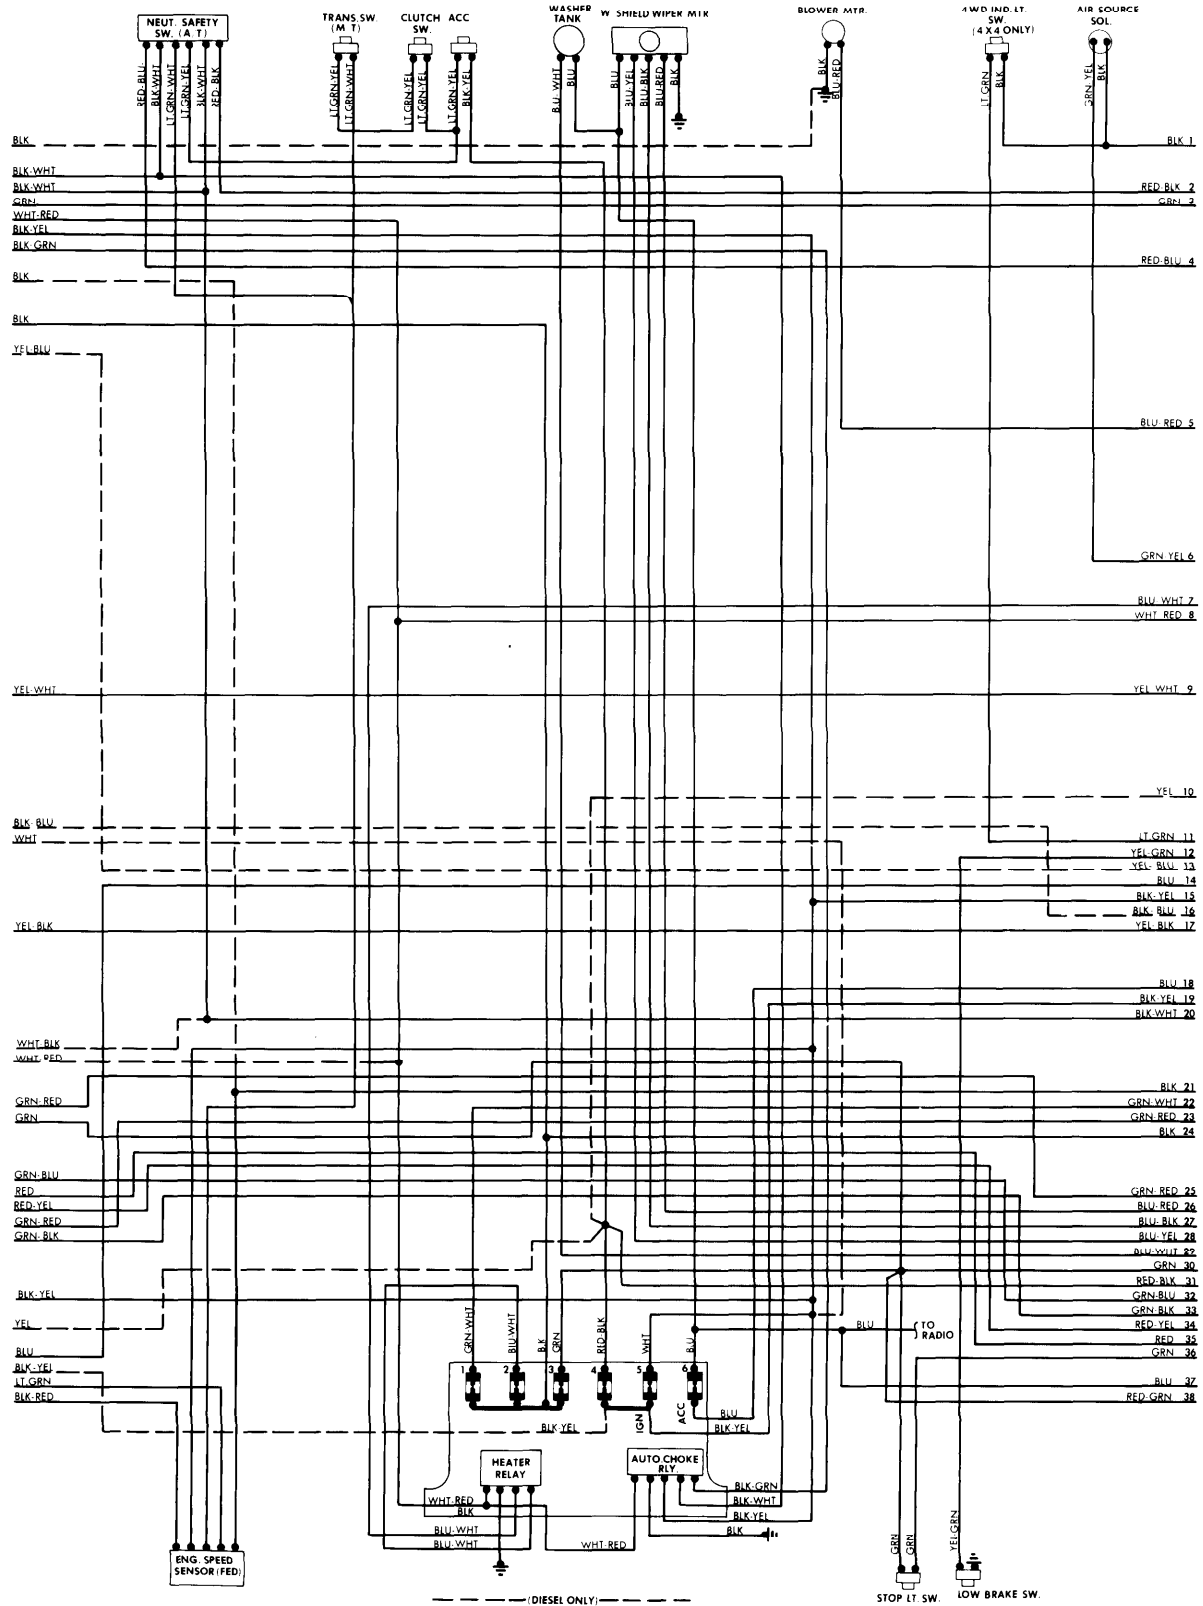

1982 LUV

PICKUP & DIESEL PICKUP

ENGINE COMPARTMENT

1982 LUV

4-113

PICKUP & DIESEL PICKUP (Cont.)

FUSE BLOCK & UNDERDASH

1982 LUV

PICKUP & DIESEL PICKUP (Cont.)

INSTRUMENT PANEL & UNDERDASH

1982 LUV

PICKUP & DIESEL PICKUP (Cont.)

INSTRUMENT PANEL, UNDERDASH & REAR COMPARTMENT