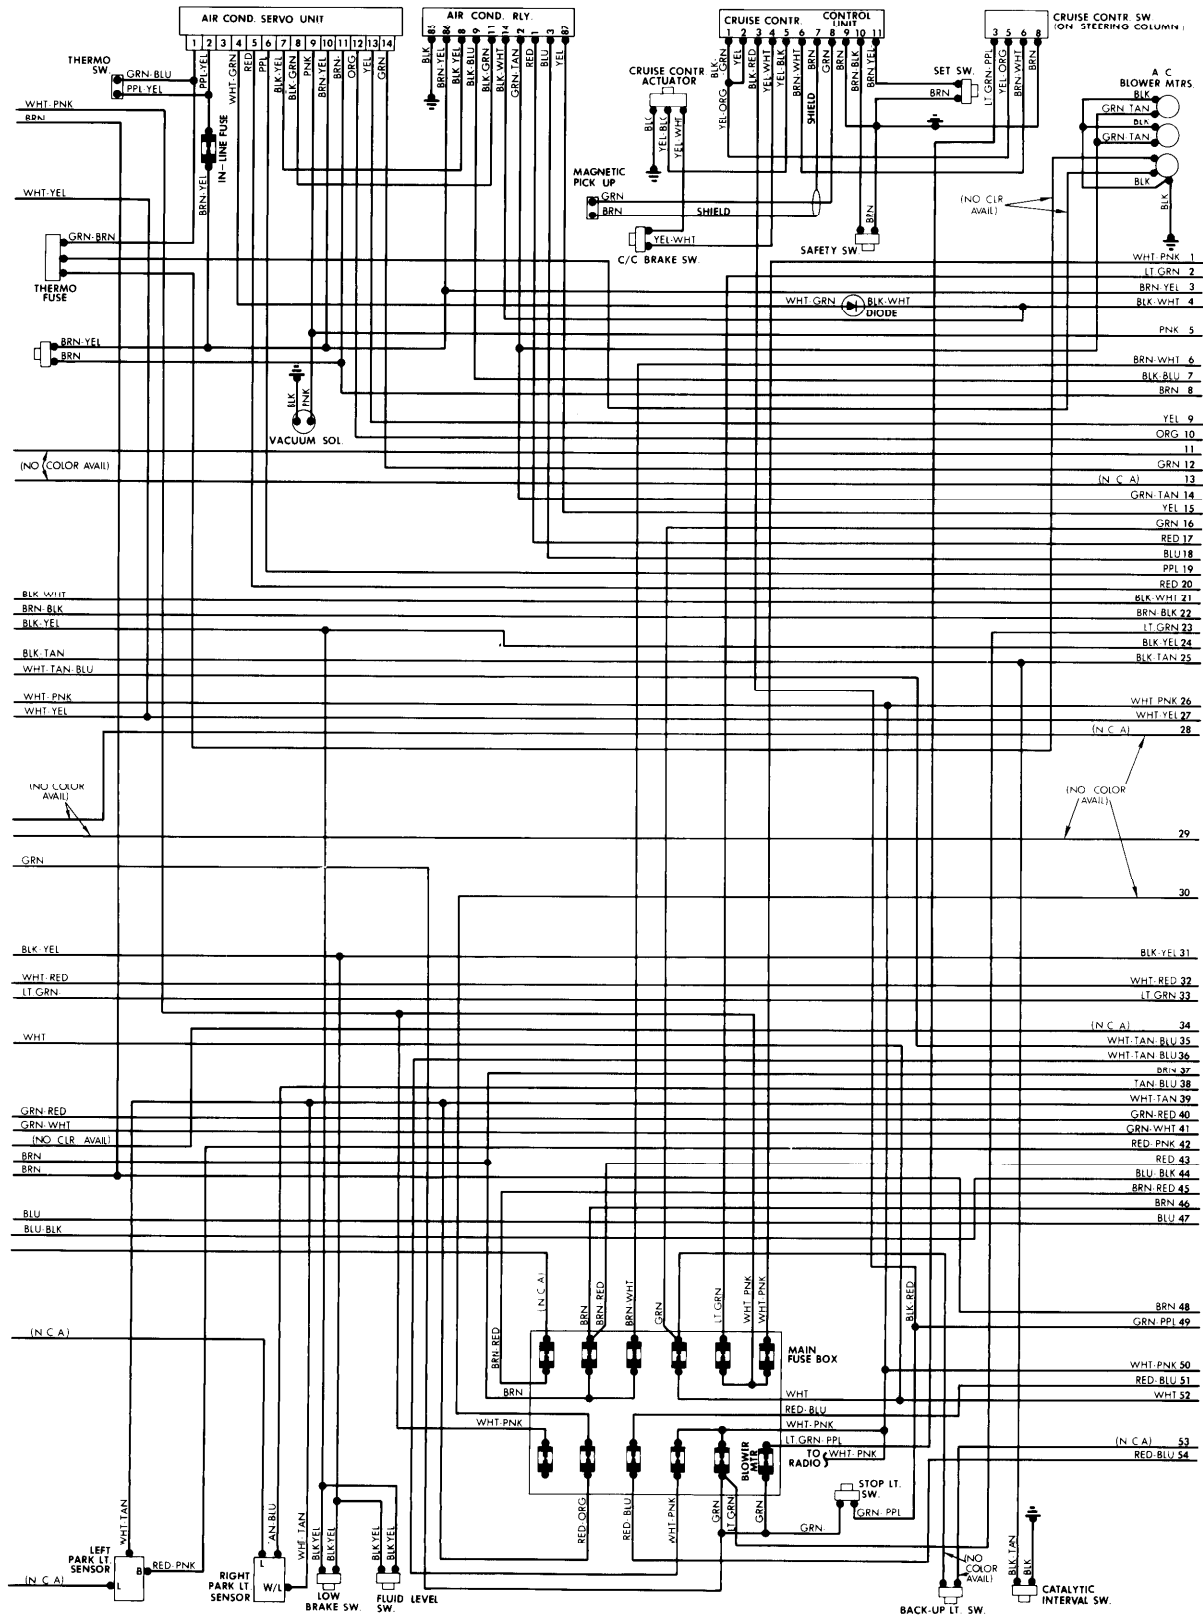

1982 Jaguar

XJ6 (Cont.)

UNDERDASH & FUSE BLOCK

1982 Jaguar

XJ6 (Cont.)

UNDERDASH