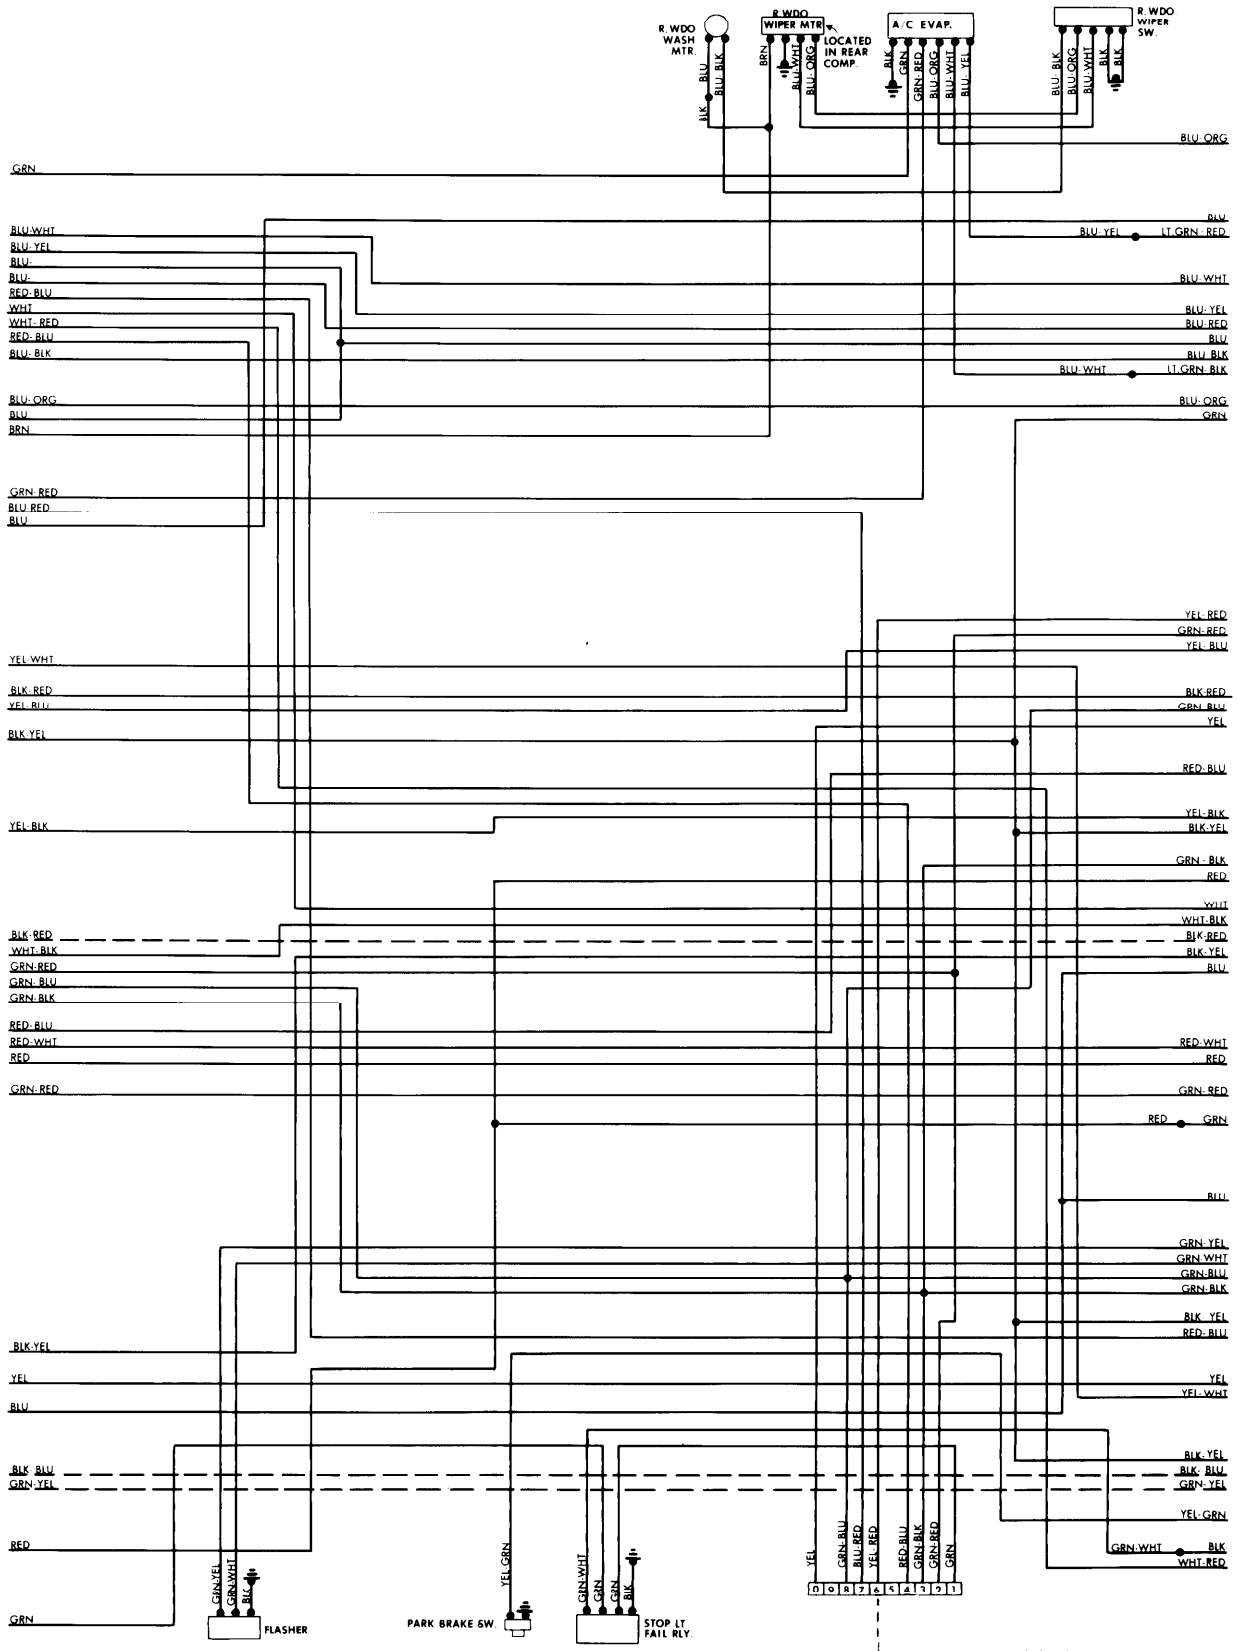

1982 Isuzu

I-MARK

ENGINE COMPARTMENT

1982 Isuzu

I-MARK (Cont.)

FUSE BLOCK & UNDERDASH

1982 Isuzu

I-MARK (Cont.)

UNDERDASH & INSTRUMENT PANEL

1982 Isuzu

4-99

I-MARK (Cont.)

INSTRUMENT PANEL, REAR COMPARTMENT & ACCESSORIES