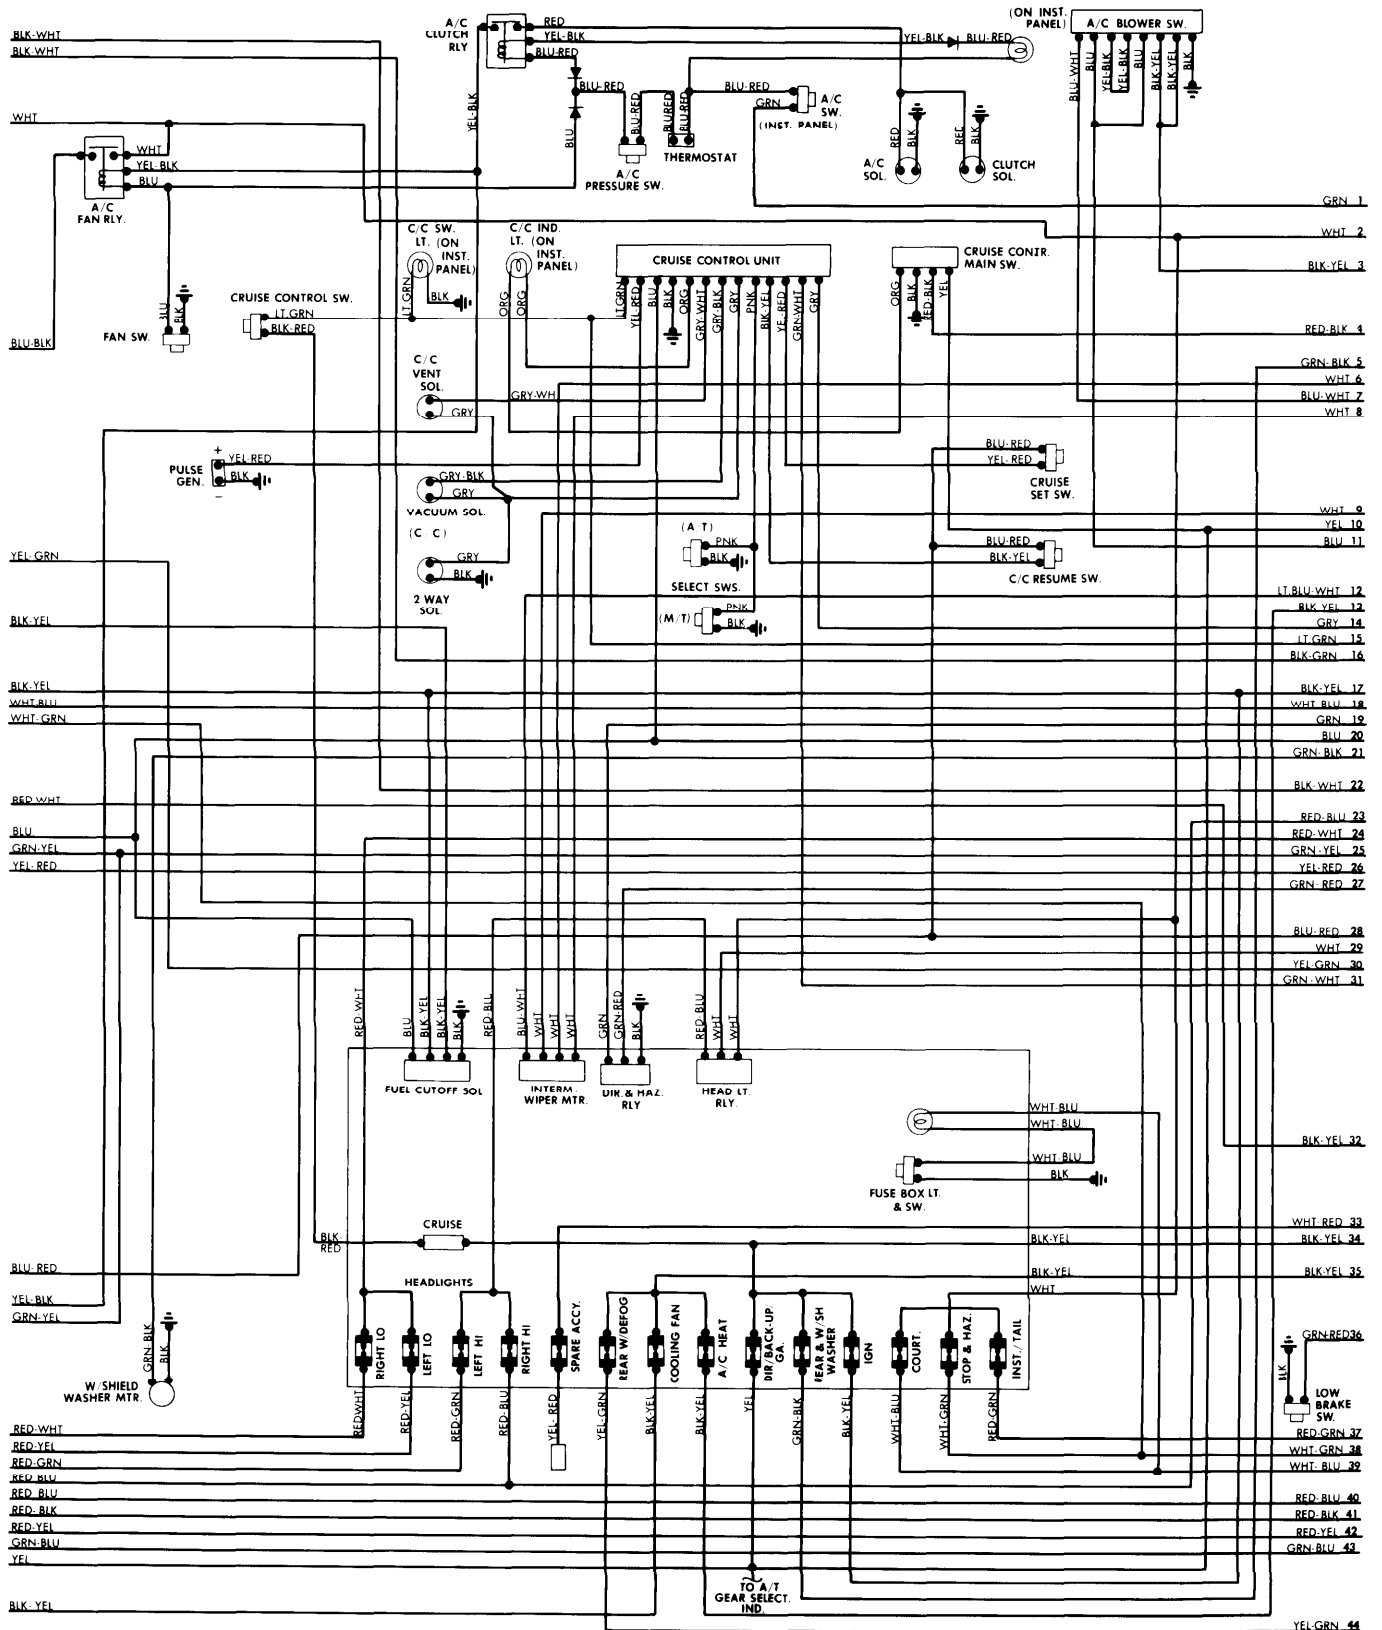

1982 Honda ACCORD (Cont.)

4-89

FUSE BLOCK & UNDERDASH

1982 Honda ACCORD (Cont.)

UNDERDASH

ACCORD (Cont.)

INSTRUMENT PANEL & REAR COMPARTMENT