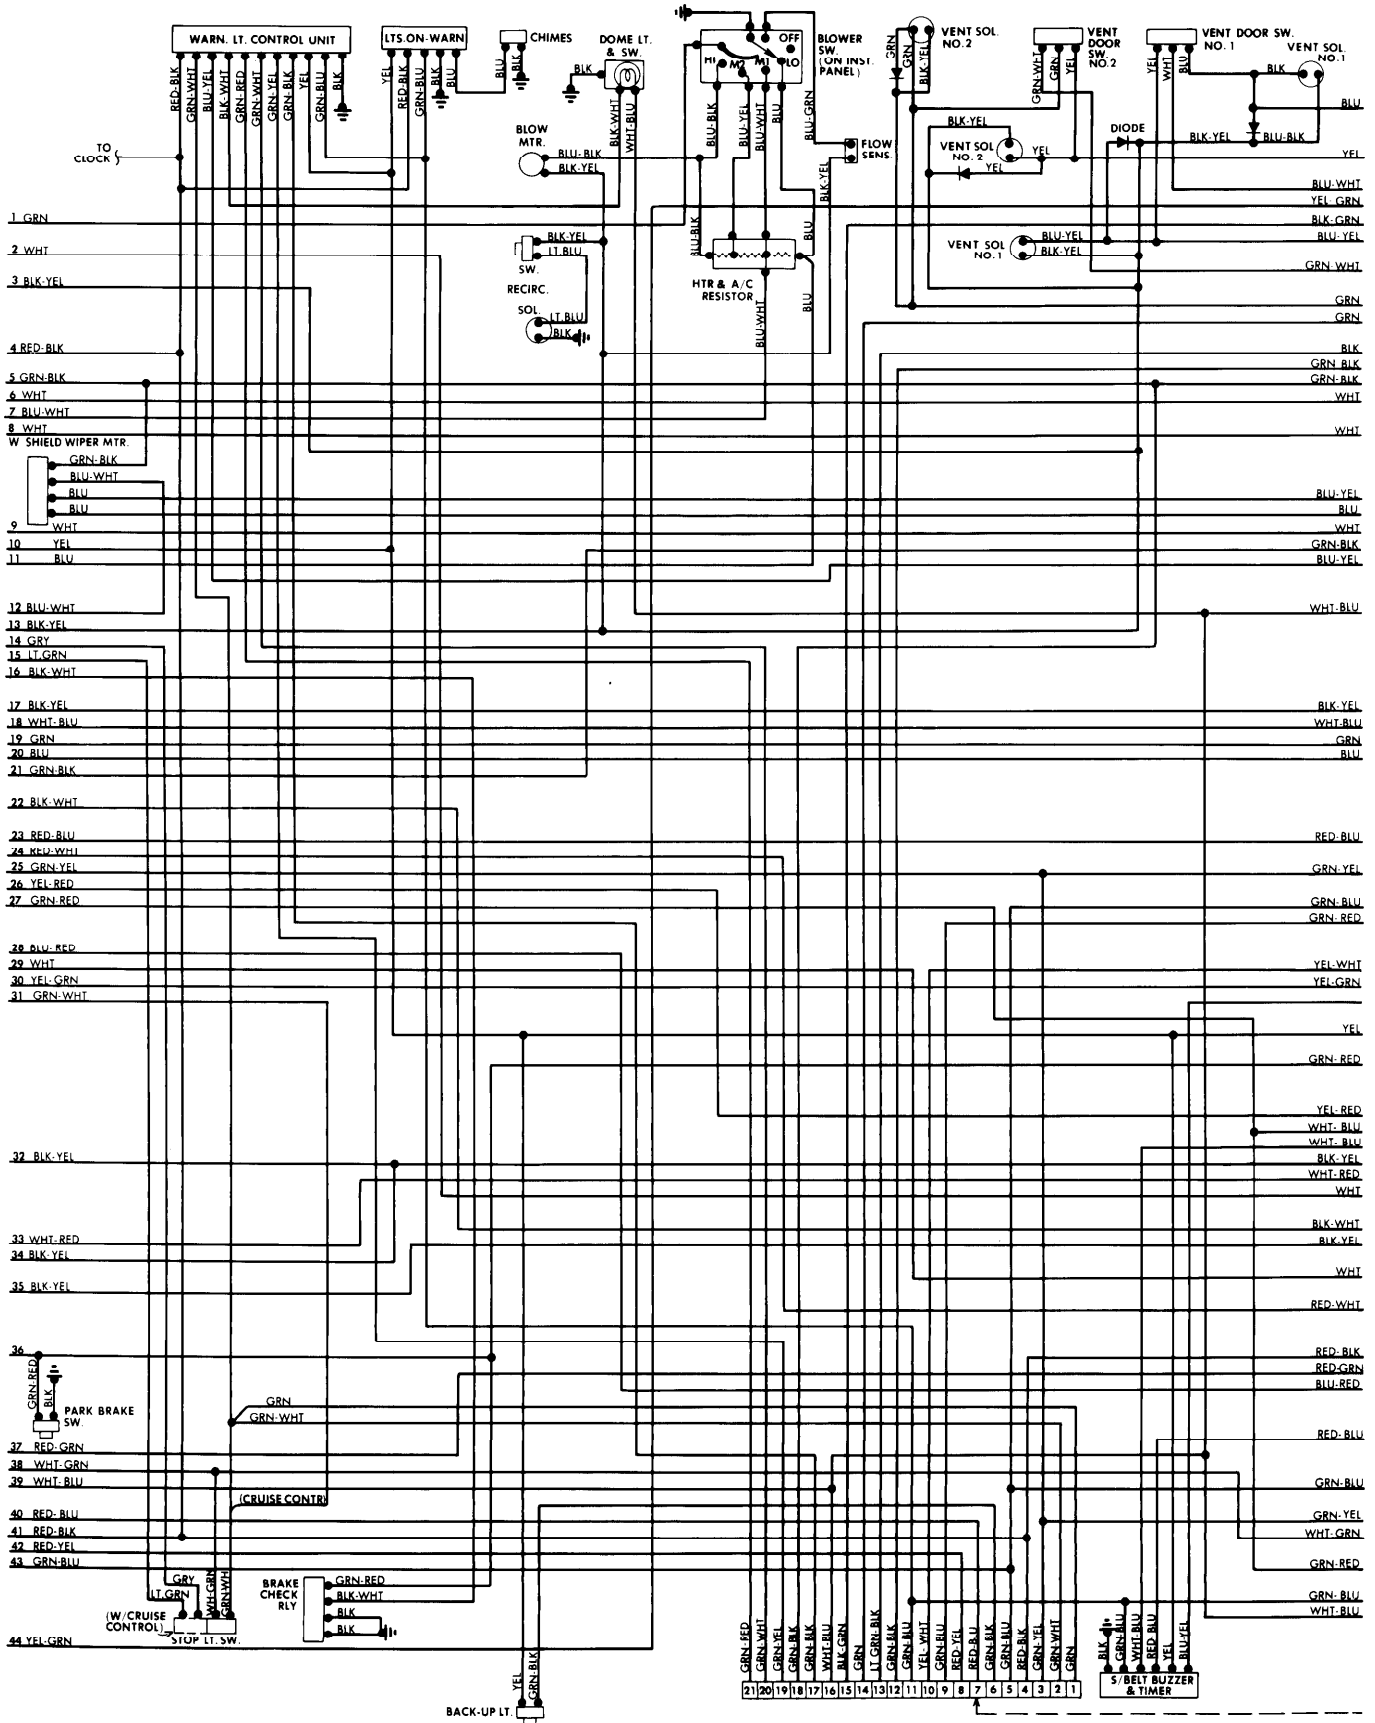

1982 Honda ACCORD (Cont.)

4-89

FUSE BLOCK & UNDERDASH

1982 Honda ACCORD (Cont.)

UNDERDASH

ACCORD (Cont.)

INSTRUMENT PANEL & REAR COMPARTMENT