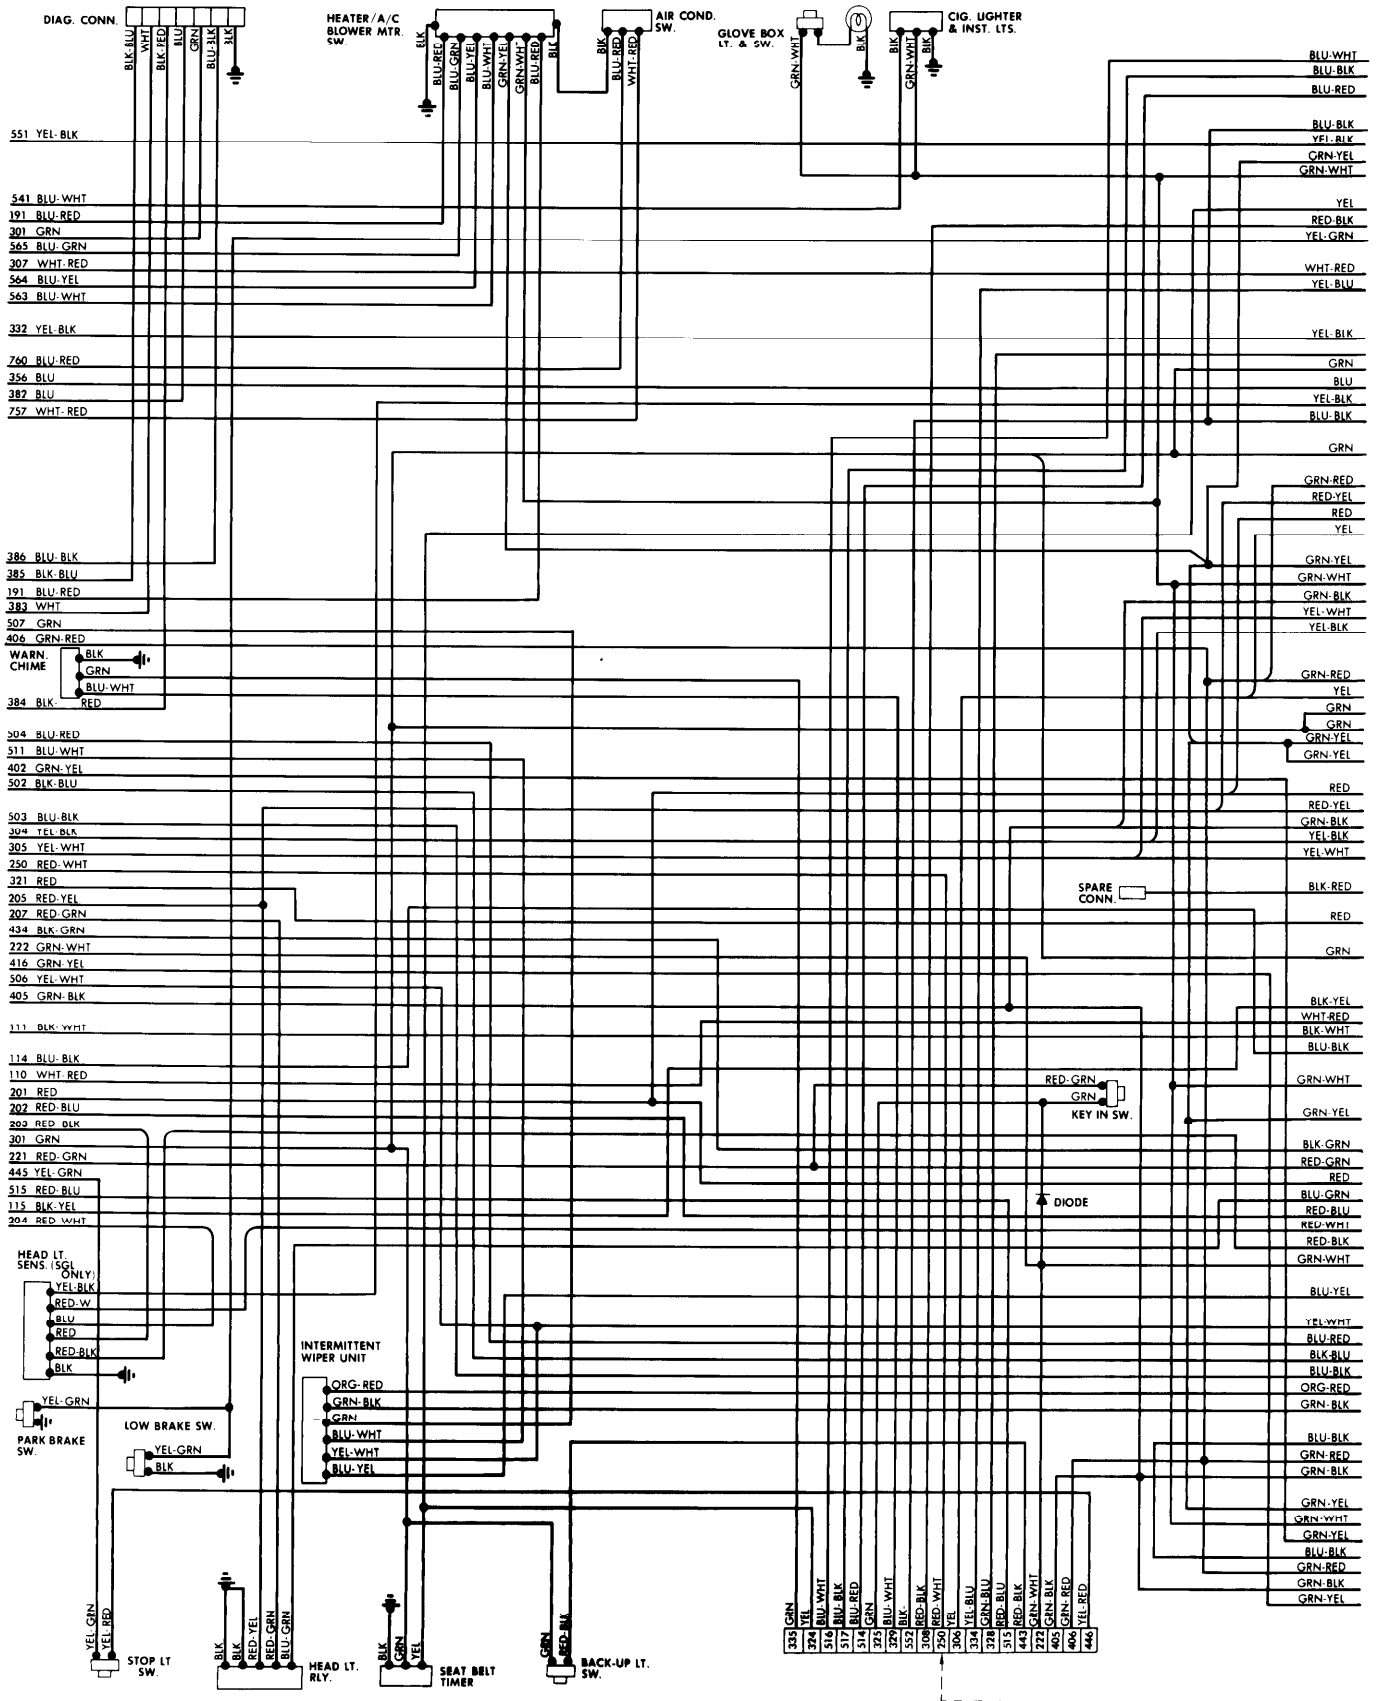

1982 Datsun/Nissan

STANZA

ENGINE COMPARTMENT

1982 Datsun/Nissan

4-77

STANZA

FUSE BLOCK & UNDERDASH

1982 Datsun/Nissan STANZA

UNDERDASH

STANZA

INSTRUMENT PANEL, UNDERDASH & REAR COMPARTMENT