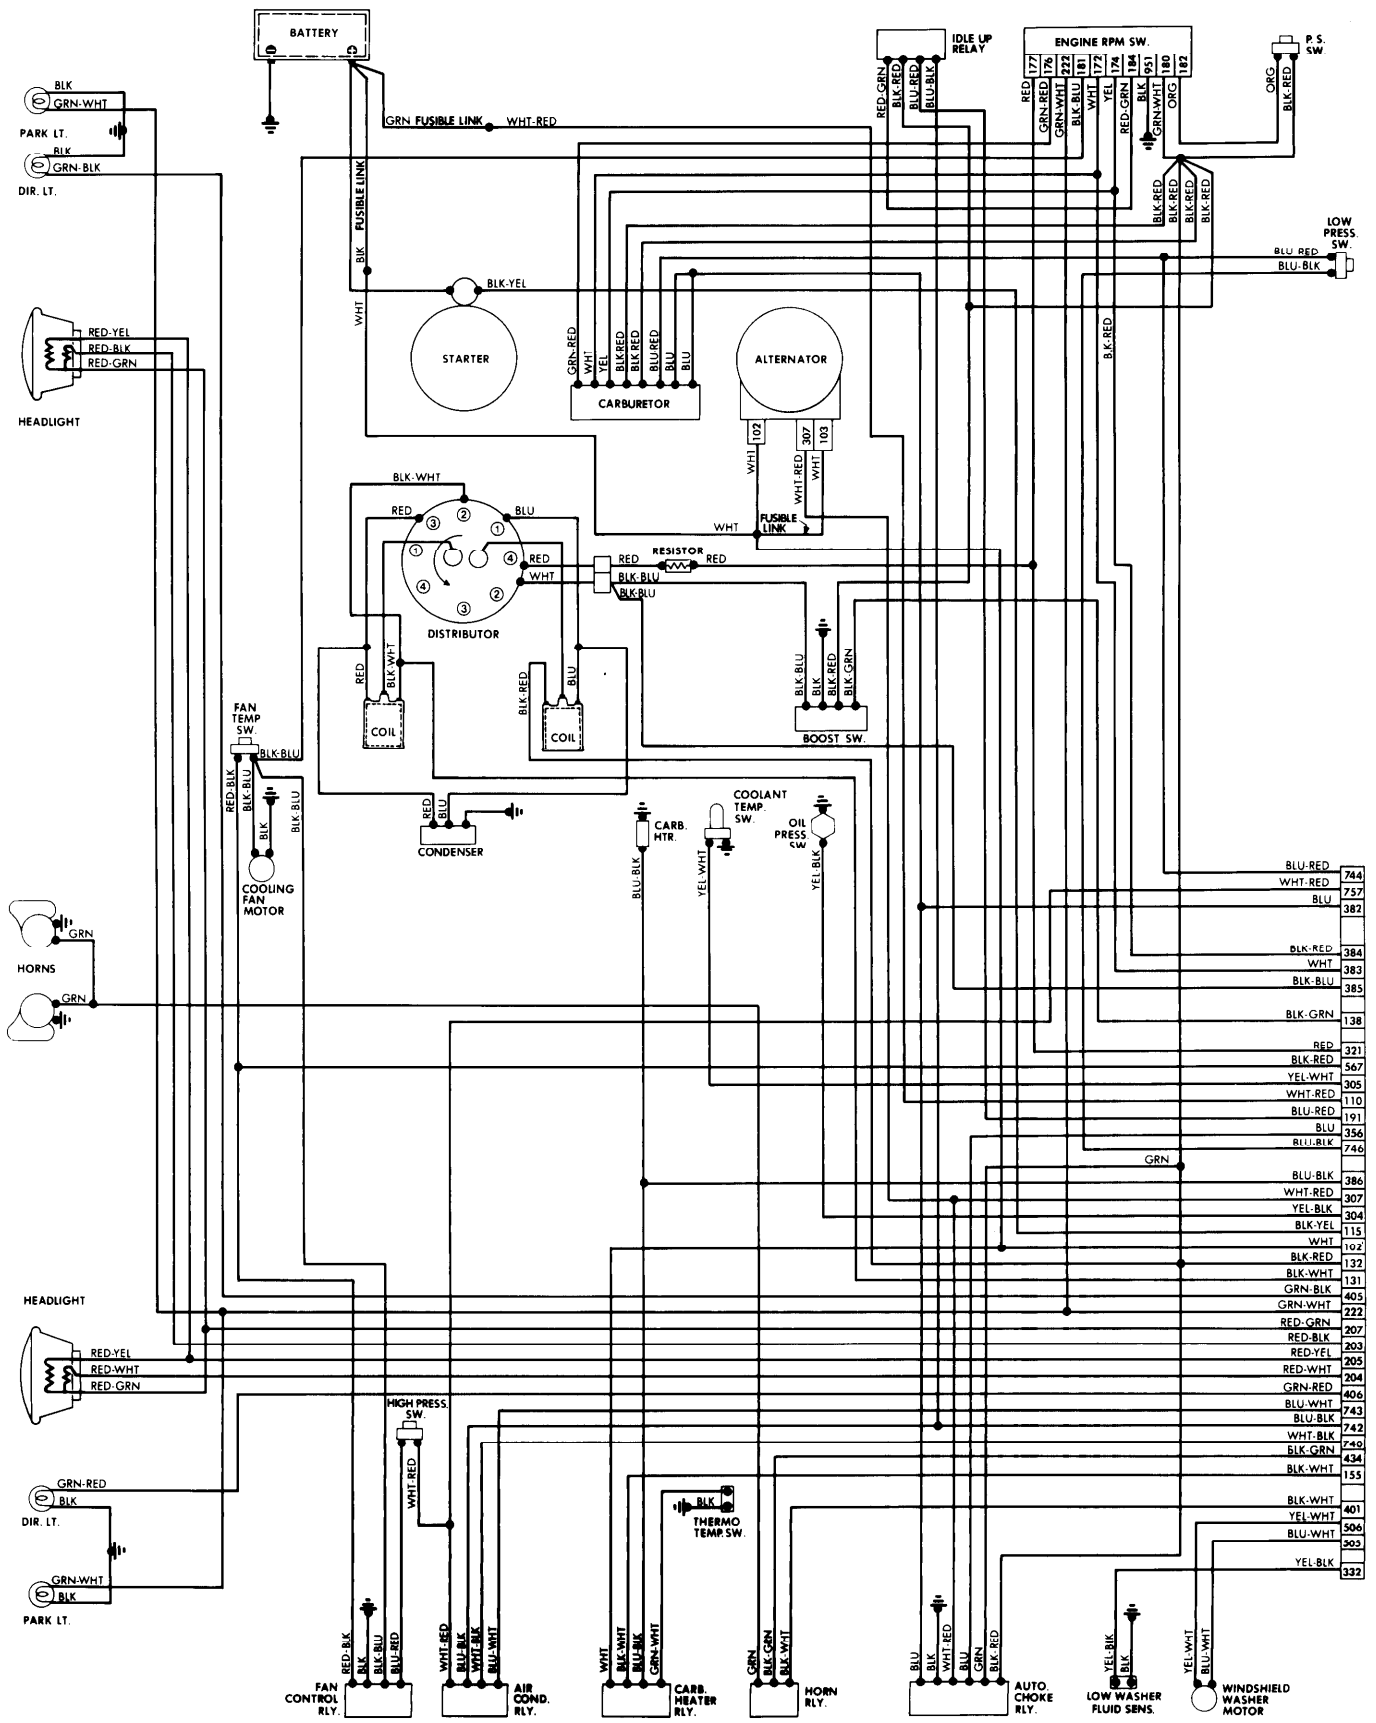

1982 Datsun/Nissan

STANZA

ENGINE COMPARTMENT

1982 Datsun/Nissan

4-77

STANZA

FUSE BLOCK & UNDERDASH

1982 Datsun/Nissan STANZA

UNDERDASH

STANZA

INSTRUMENT PANEL, UNDERDASH & REAR COMPARTMENT