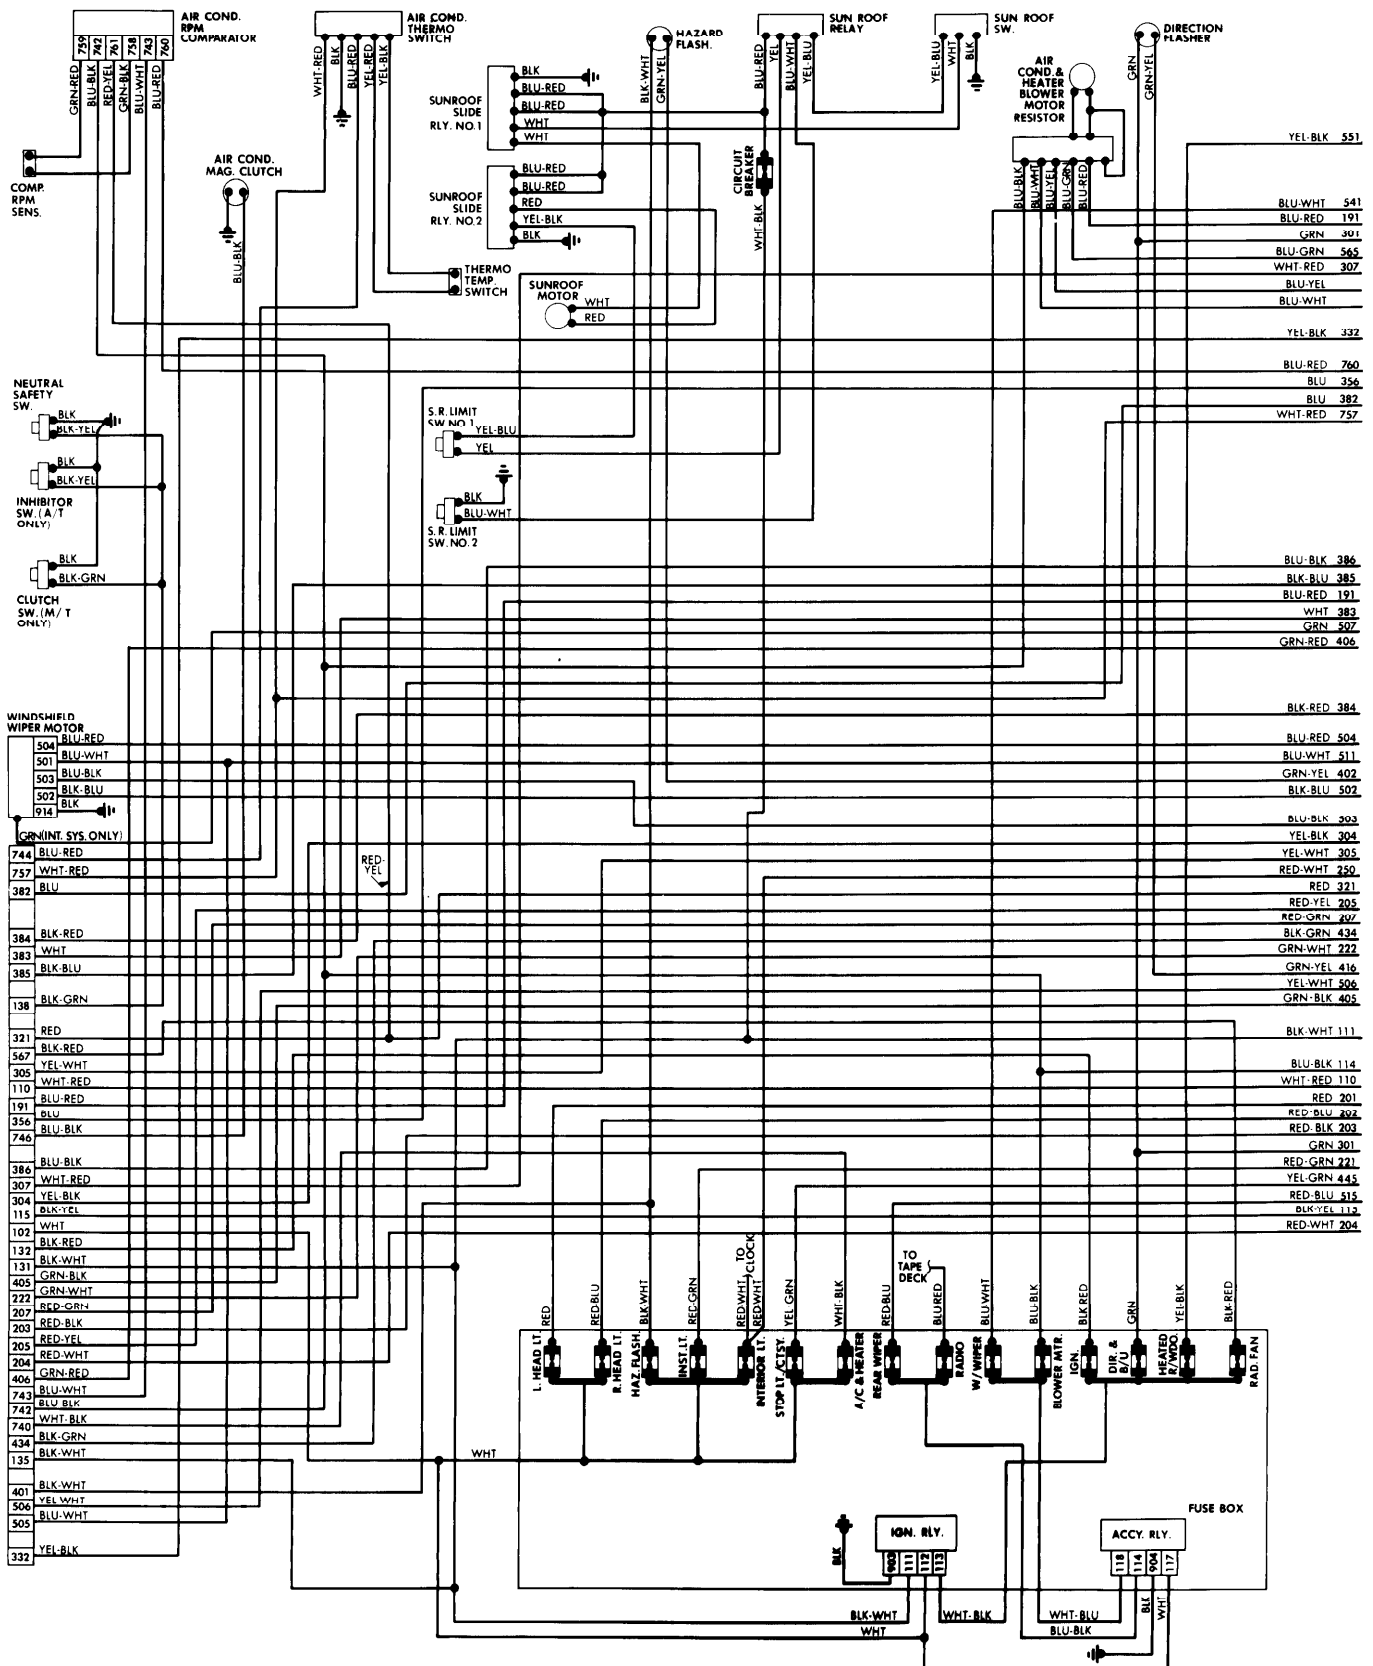

1982 Datsun/Nissan

STANZA

ENGINE COMPARTMENT

1982 Datsun/Nissan

4-77

STANZA

FUSE BLOCK & UNDERDASH

1982 Datsun/Nissan STANZA

UNDERDASH

STANZA

INSTRUMENT PANEL, UNDERDASH & REAR COMPARTMENT