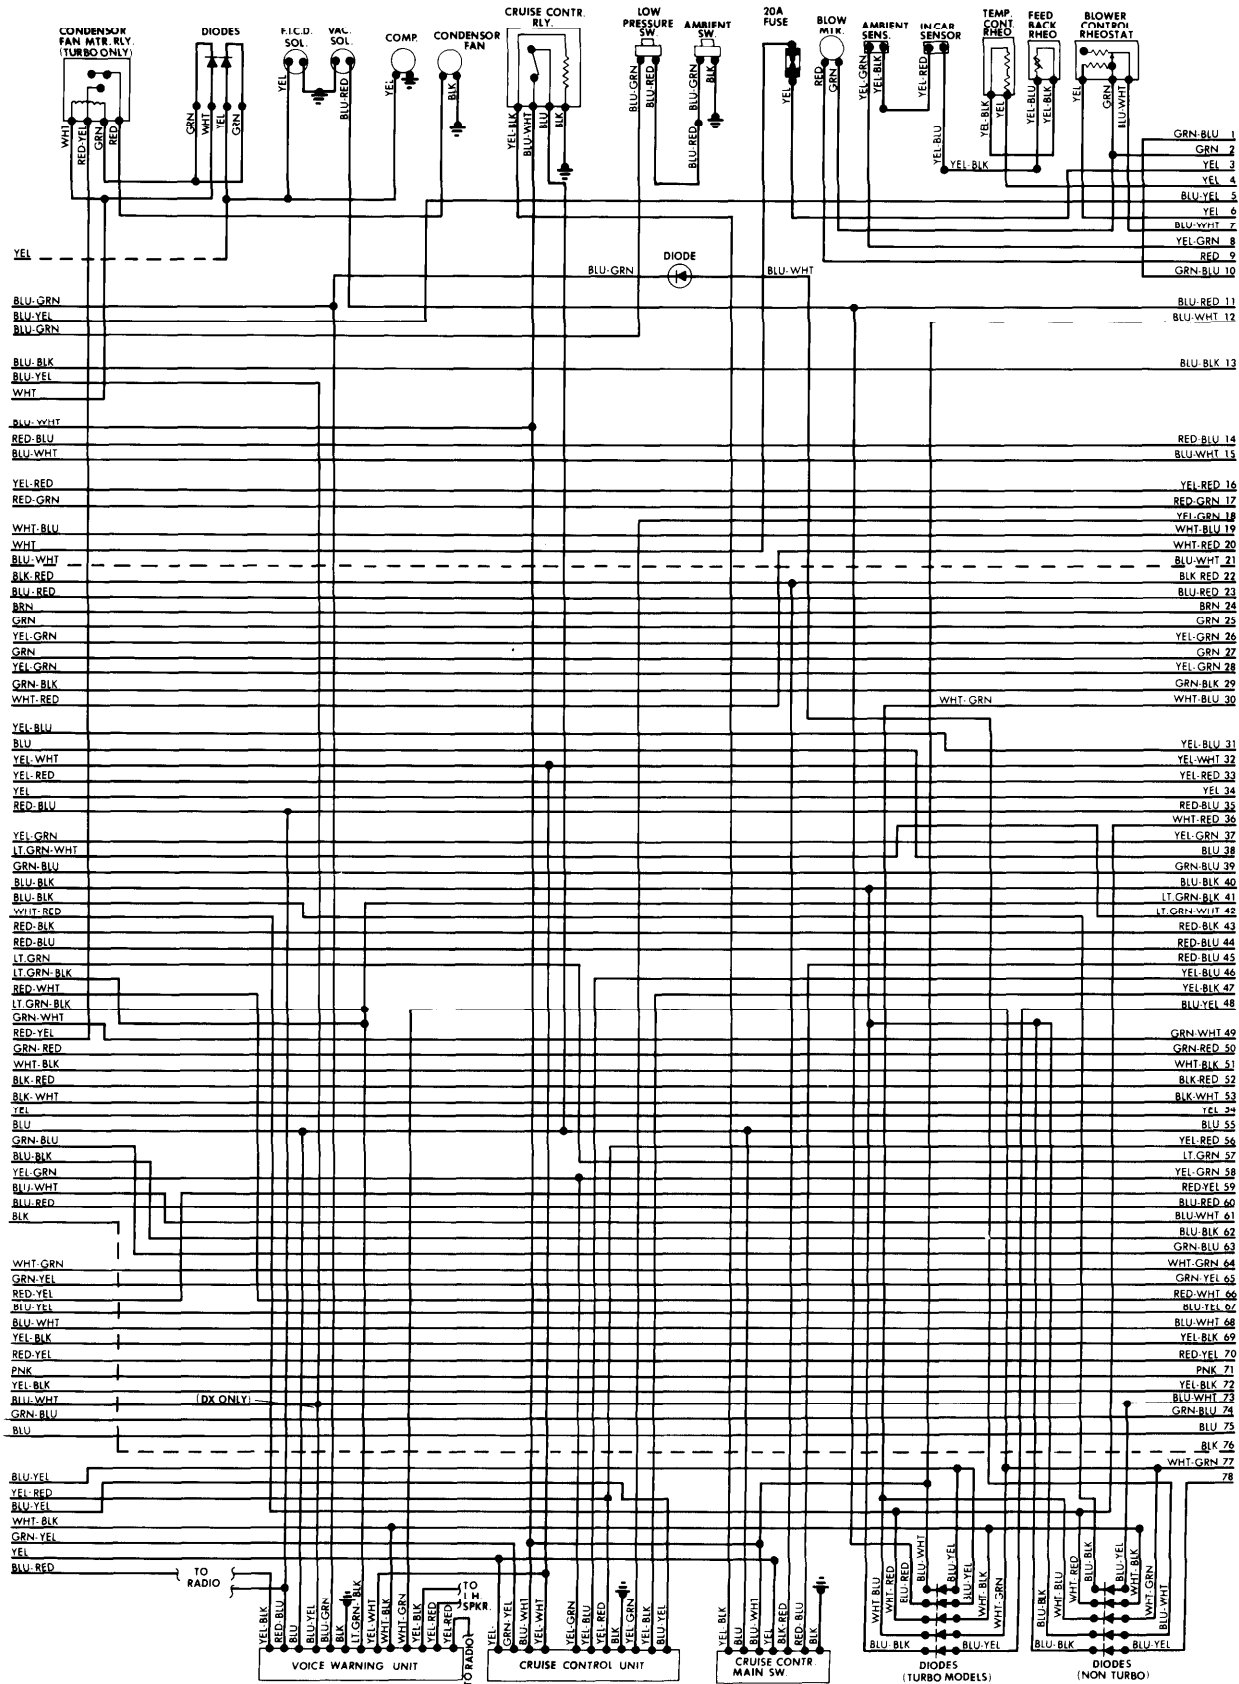

1982 Datsun/Nissan

280ZX & 280ZX TURBO

ENGINE COMPARTMENT

1982 Datsun/Nissan

280ZX & 280ZX TURBO

UNDERDASH

1982 Datsun/Nissan

280ZX & 280ZX TURBO

FUSE BLOCK & UNDERDASH

1982 Datsun/Nissan

4-55

280ZX & 280ZX TURBO

UNDERDASH

1982 Datsun/Nissan

280ZX & 280ZX TURBO

UNDERDASH & INSTRUMENT PANEL