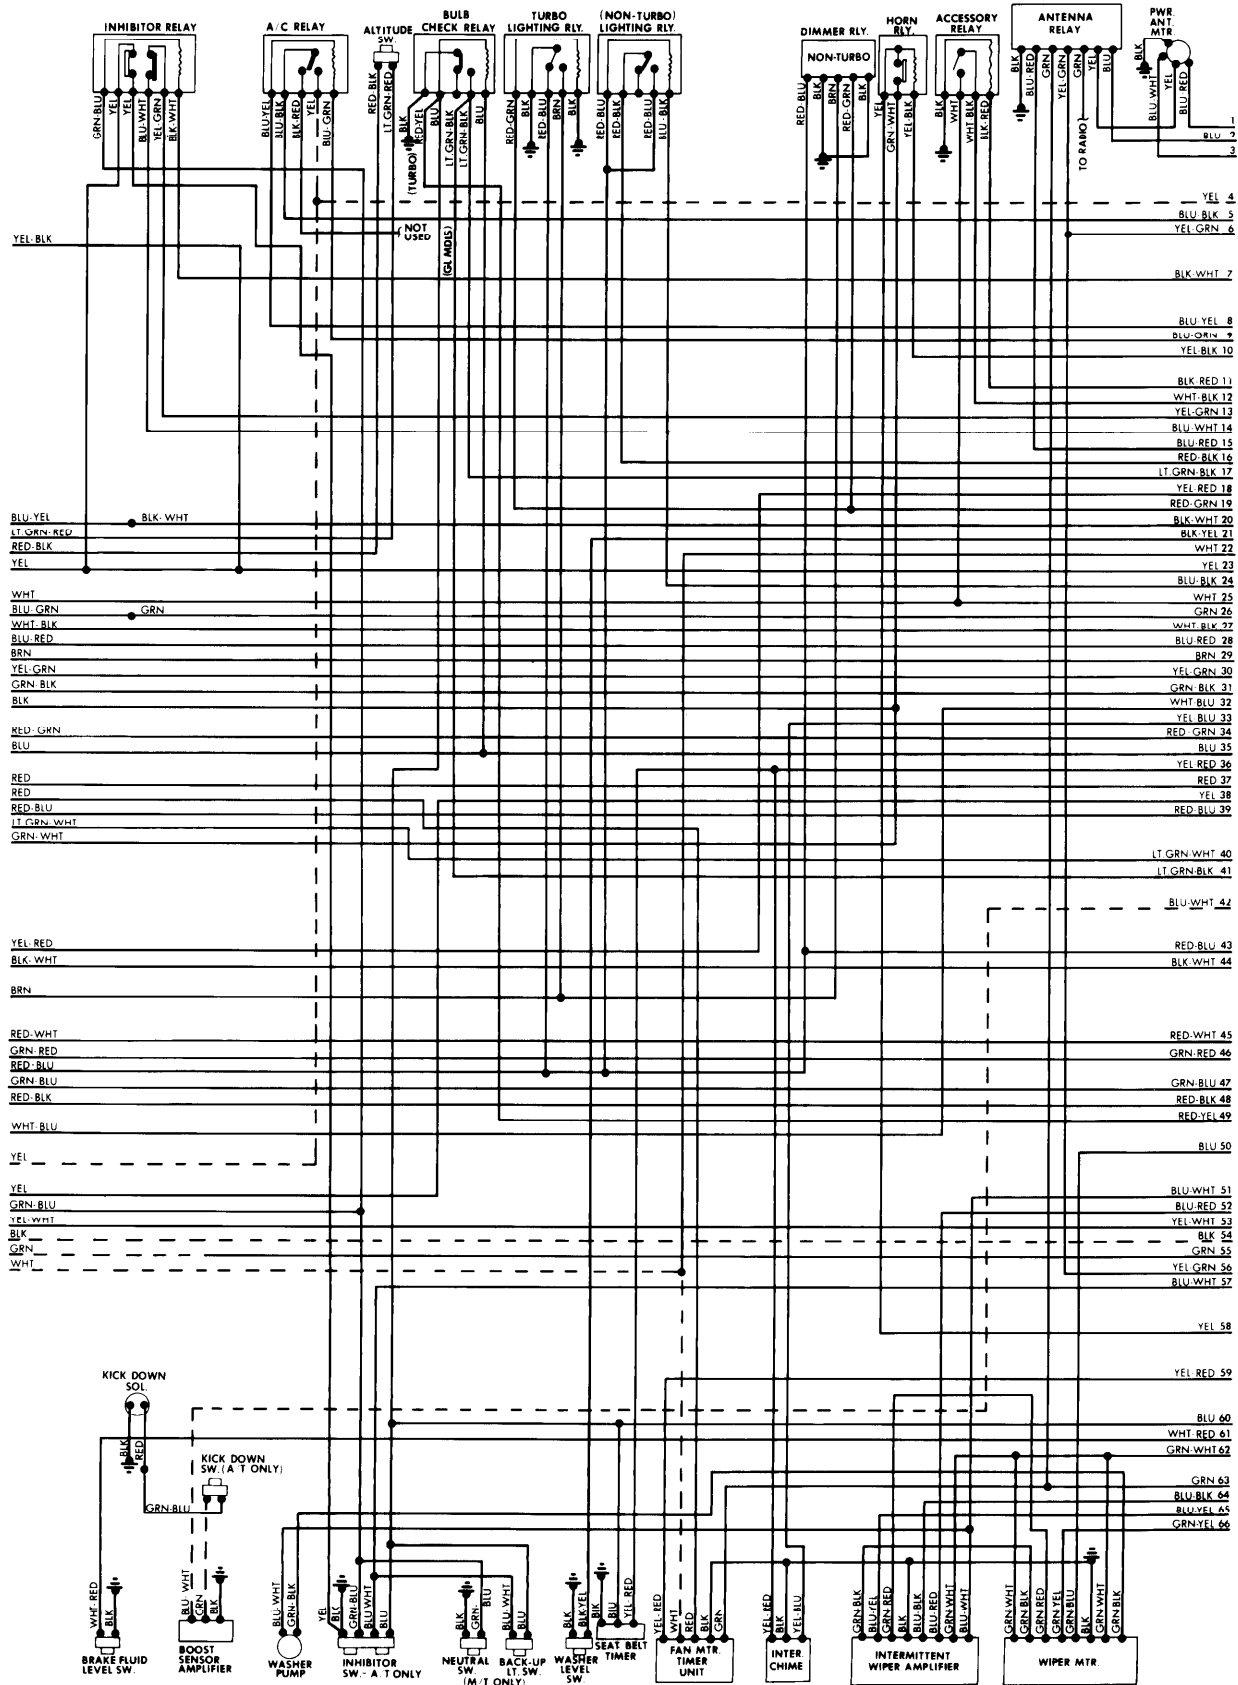

1982 Datsun/Nissan

280ZX & 280ZX TURBO

ENGINE COMPARTMENT

1982 Datsun/Nissan

280ZX & 280ZX TURBO

UNDERDASH

1982 Datsun/Nissan

280ZX & 280ZX TURBO

FUSE BLOCK & UNDERDASH

1982 Datsun/Nissan

4-55

280ZX & 280ZX TURBO

UNDERDASH

1982 Datsun/Nissan

280ZX & 280ZX TURBO

UNDERDASH & INSTRUMENT PANEL