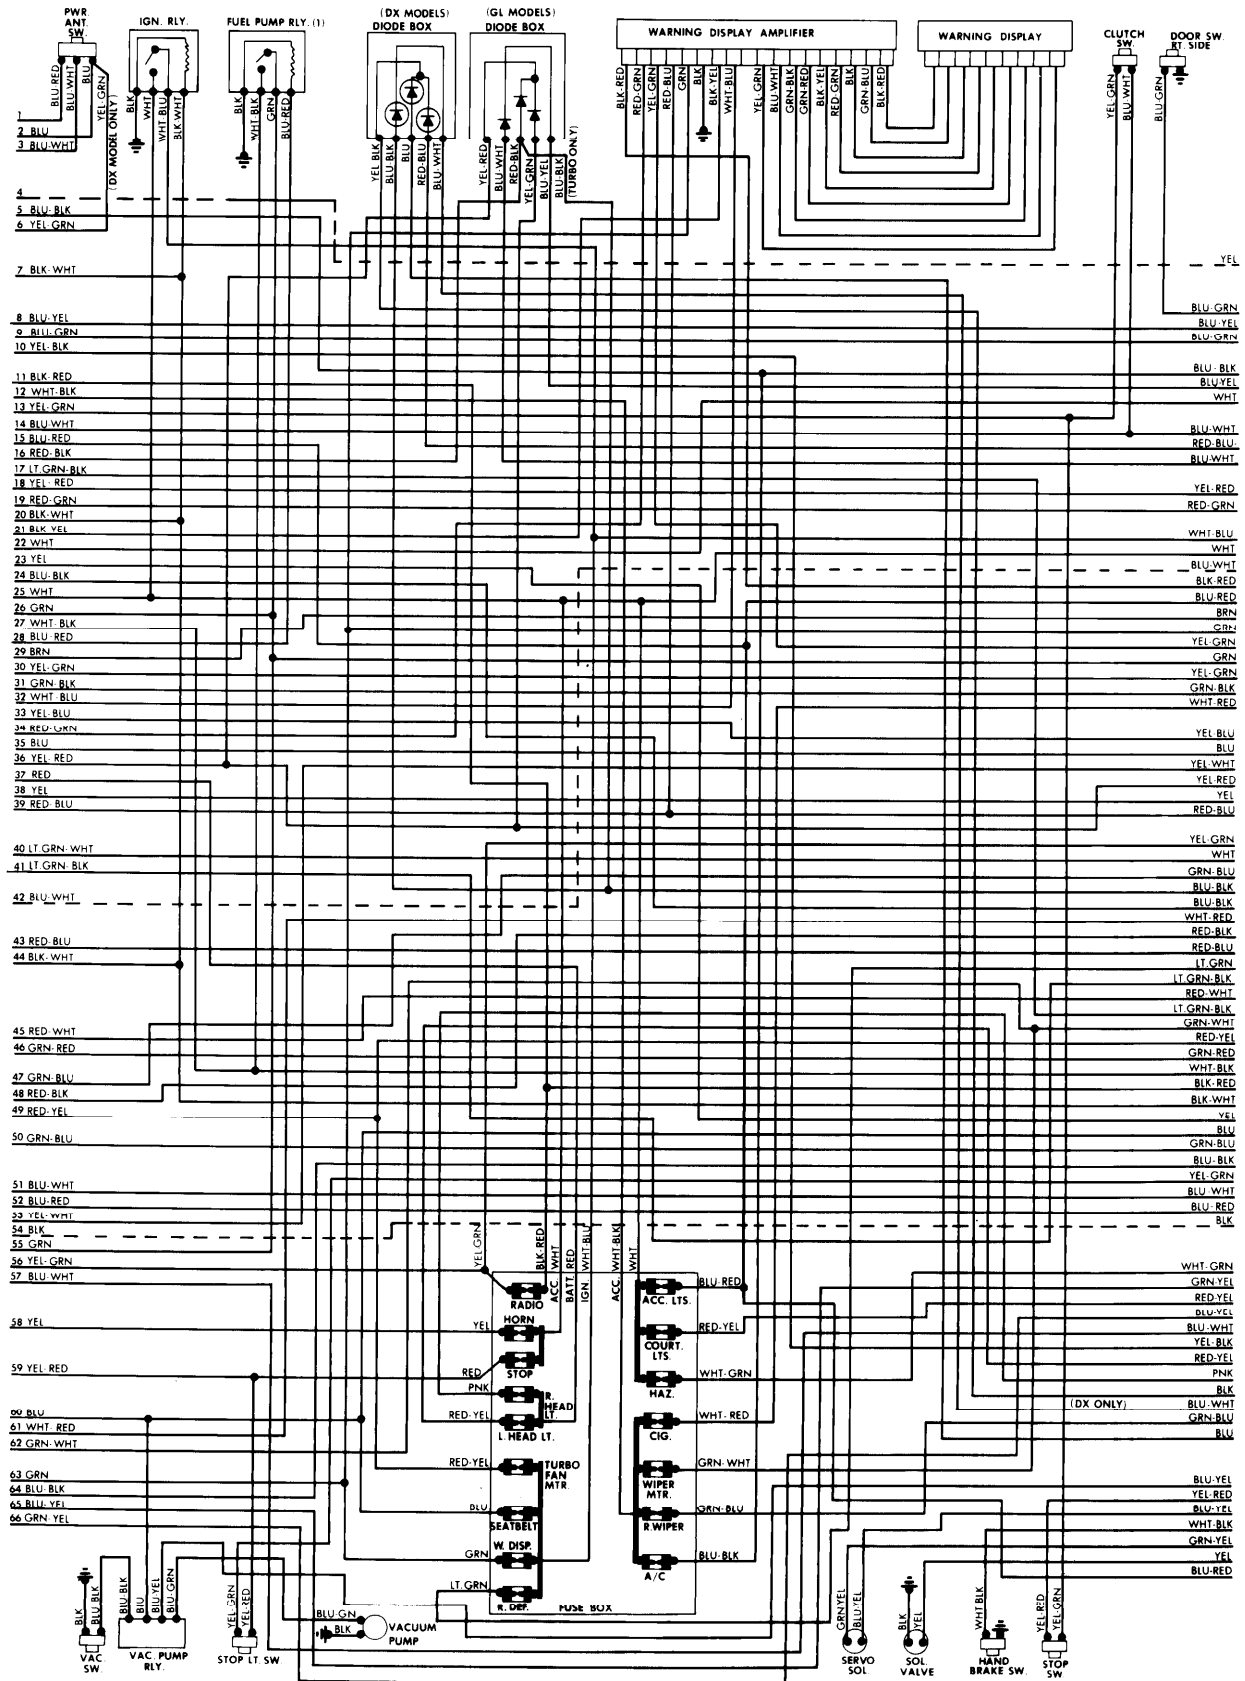

1982 Datsun/Nissan

280ZX & 280ZX TURBO

ENGINE COMPARTMENT

1982 Datsun/Nissan

280ZX & 280ZX TURBO

UNDERDASH

1982 Datsun/Nissan

280ZX & 280ZX TURBO

FUSE BLOCK & UNDERDASH

1982 Datsun/Nissan

4-55

280ZX & 280ZX TURBO

UNDERDASH

1982 Datsun/Nissan

280ZX & 280ZX TURBO

UNDERDASH & INSTRUMENT PANEL