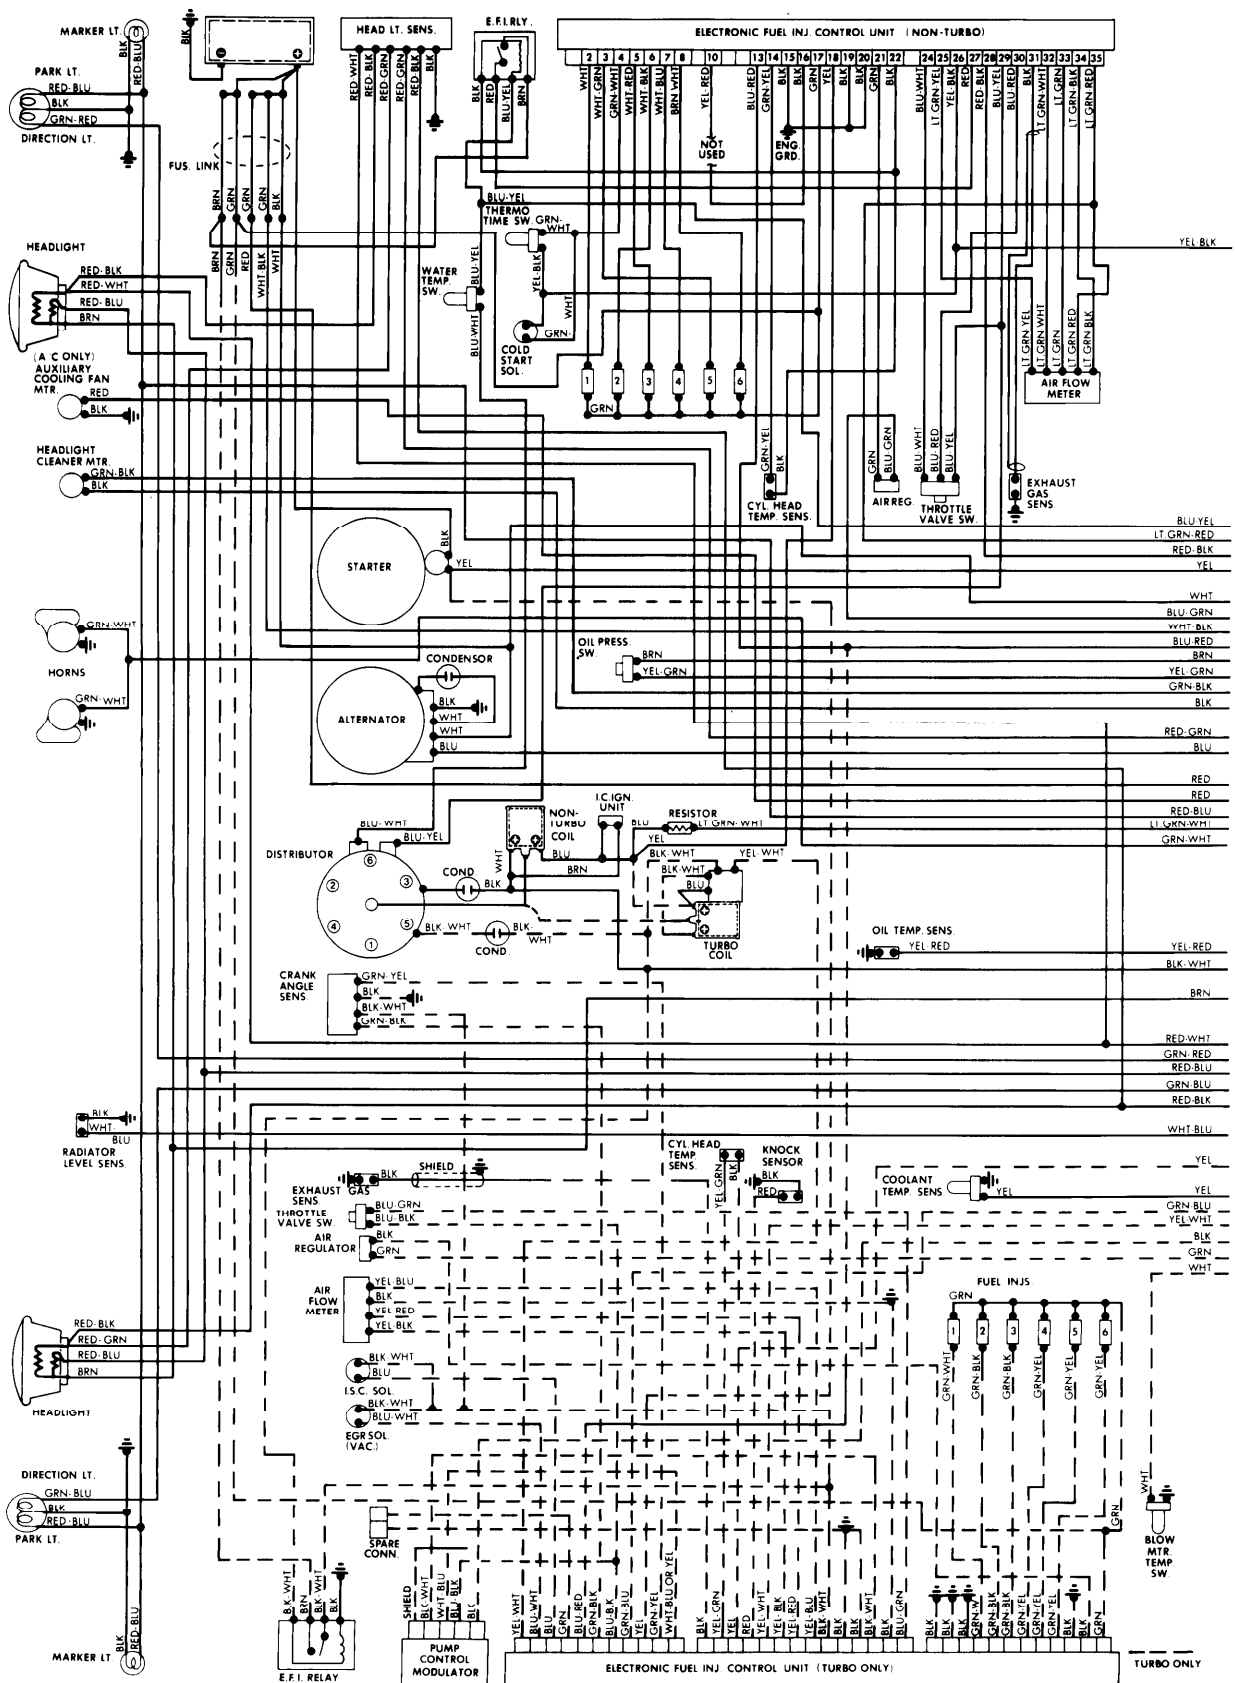

1982 Datsun/Nissan

280ZX & 280ZX TURBO

ENGINE COMPARTMENT

1982 Datsun/Nissan

280ZX & 280ZX TURBO

UNDERDASH

1982 Datsun/Nissan

280ZX & 280ZX TURBO

FUSE BLOCK & UNDERDASH

1982 Datsun/Nissan

4-55

280ZX & 280ZX TURBO

UNDERDASH

1982 Datsun/Nissan

280ZX & 280ZX TURBO

UNDERDASH & INSTRUMENT PANEL