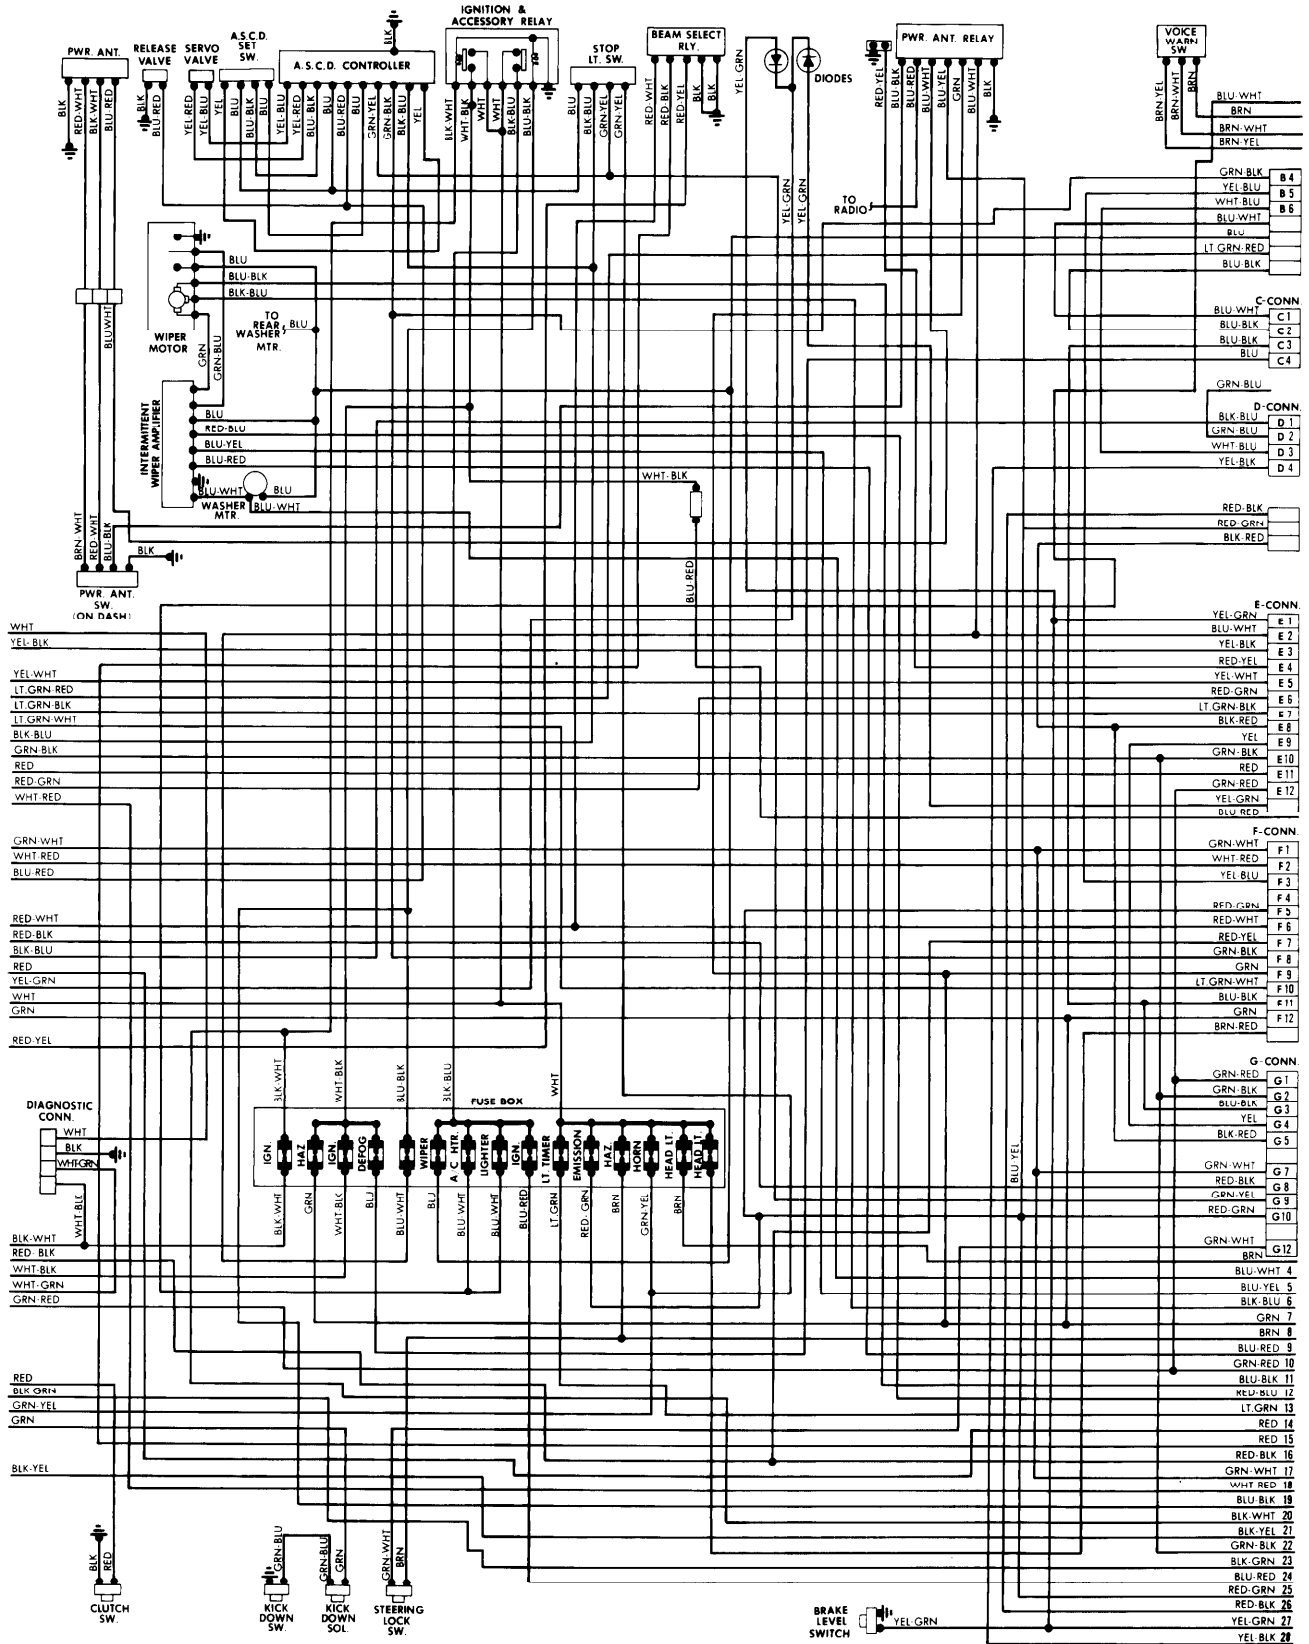

1982 Datsun/Nissan

200SX

ENGINE COMPARTMENT

1982 Datsun/Nissan

200SX (Cont.)

FUSE BLOCK & UNDERDASH

1982 Datsun/Nissan

200SX (Cont.)

UNDERDASH