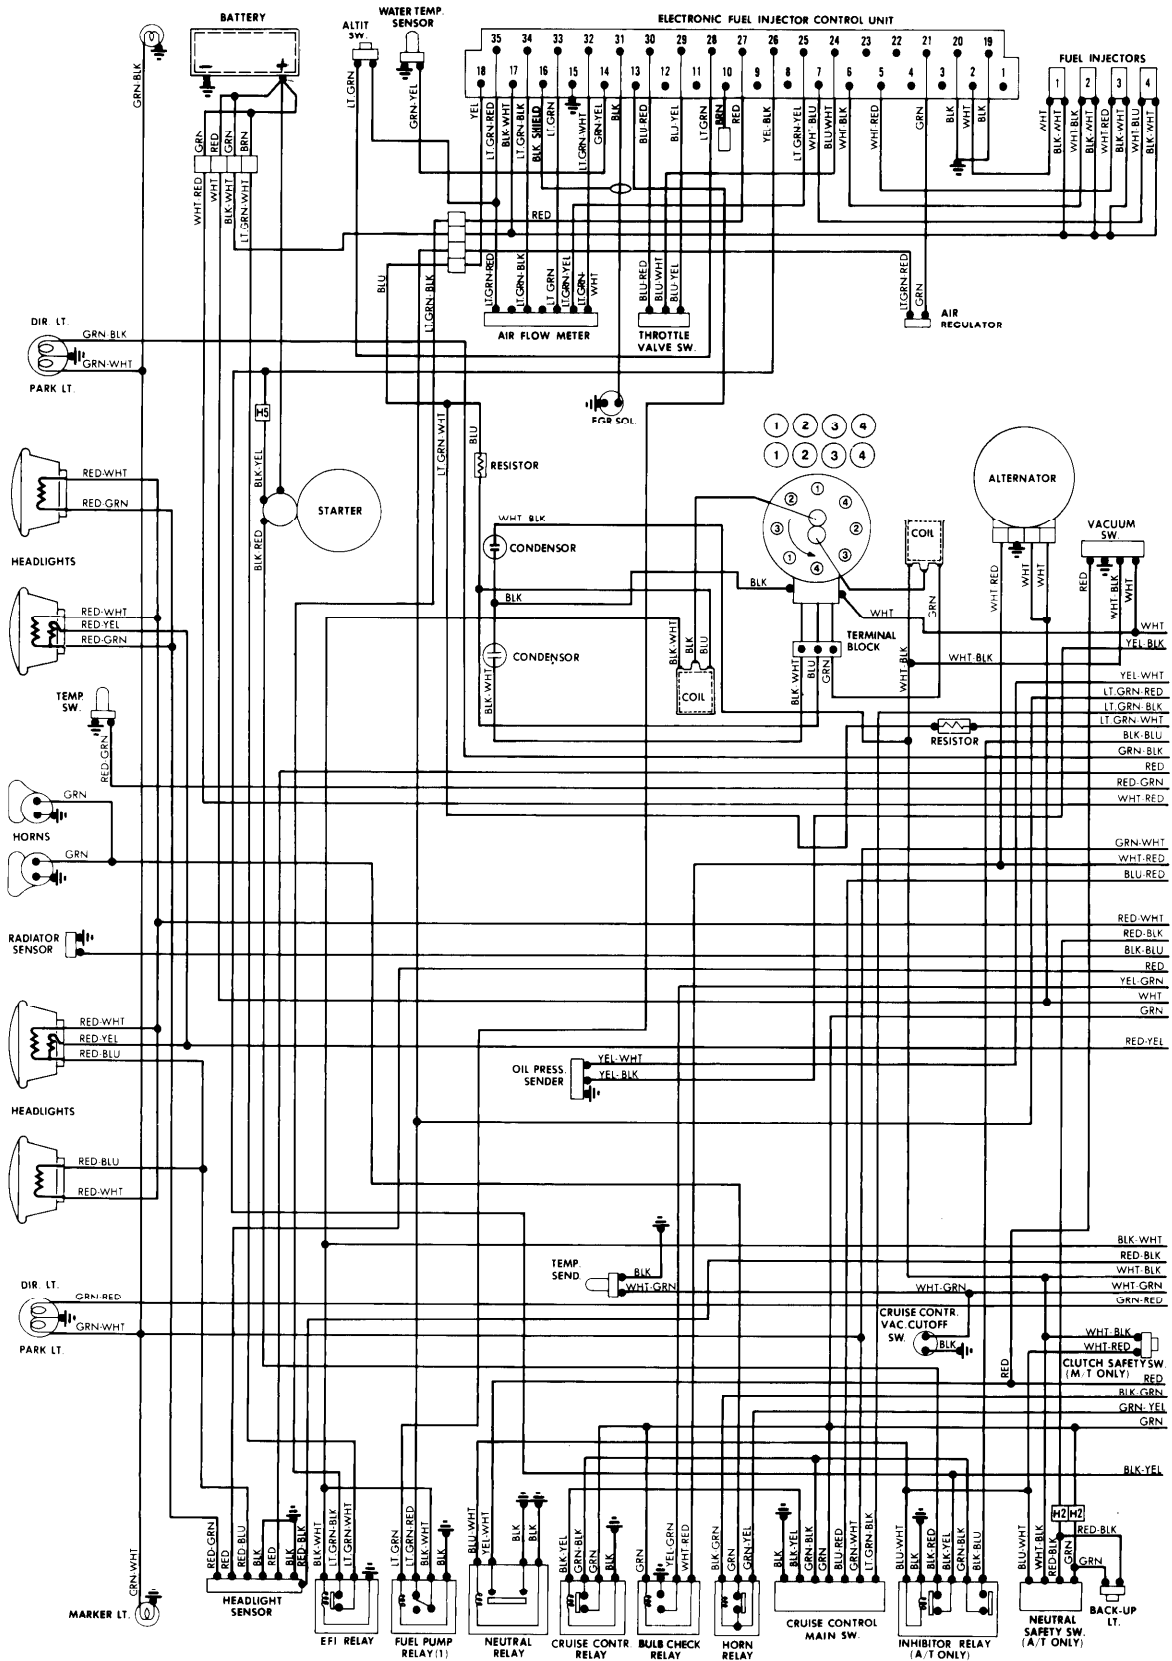

1982 Datsun/Nissan

200SX

ENGINE COMPARTMENT

1982 Datsun/Nissan

200SX (Cont.)

FUSE BLOCK & UNDERDASH

1982 Datsun/Nissan

200SX (Cont.)

UNDERDASH