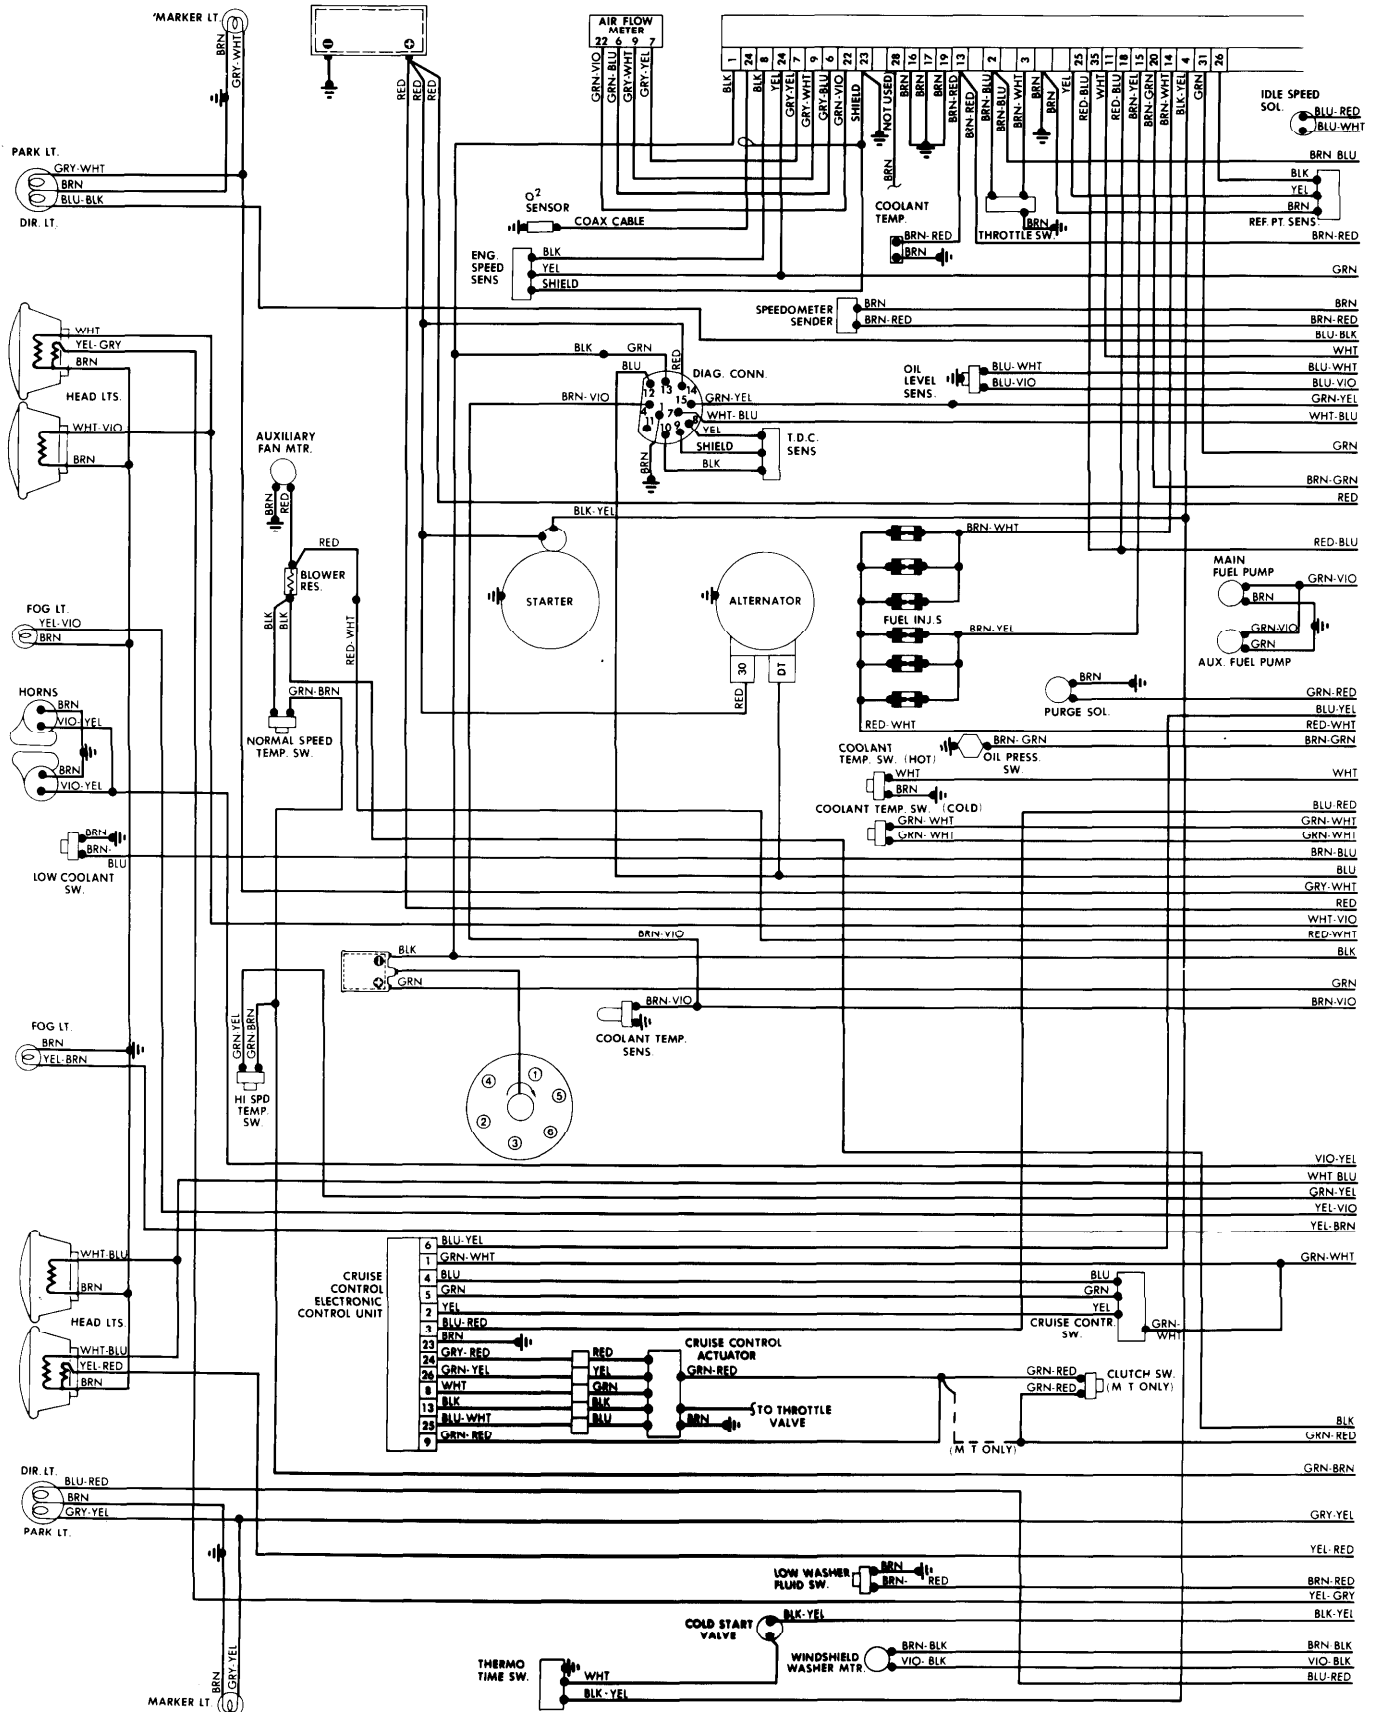

1982 BMW

528e

ENGINE COMPARTMENT

1982 BMW

528e (Cont.)

UNDERDASH

1982 BMW

528e (Cont.)

INSTRUMENT PANEL, REAR COMPARTMENT & ACCESSORIES