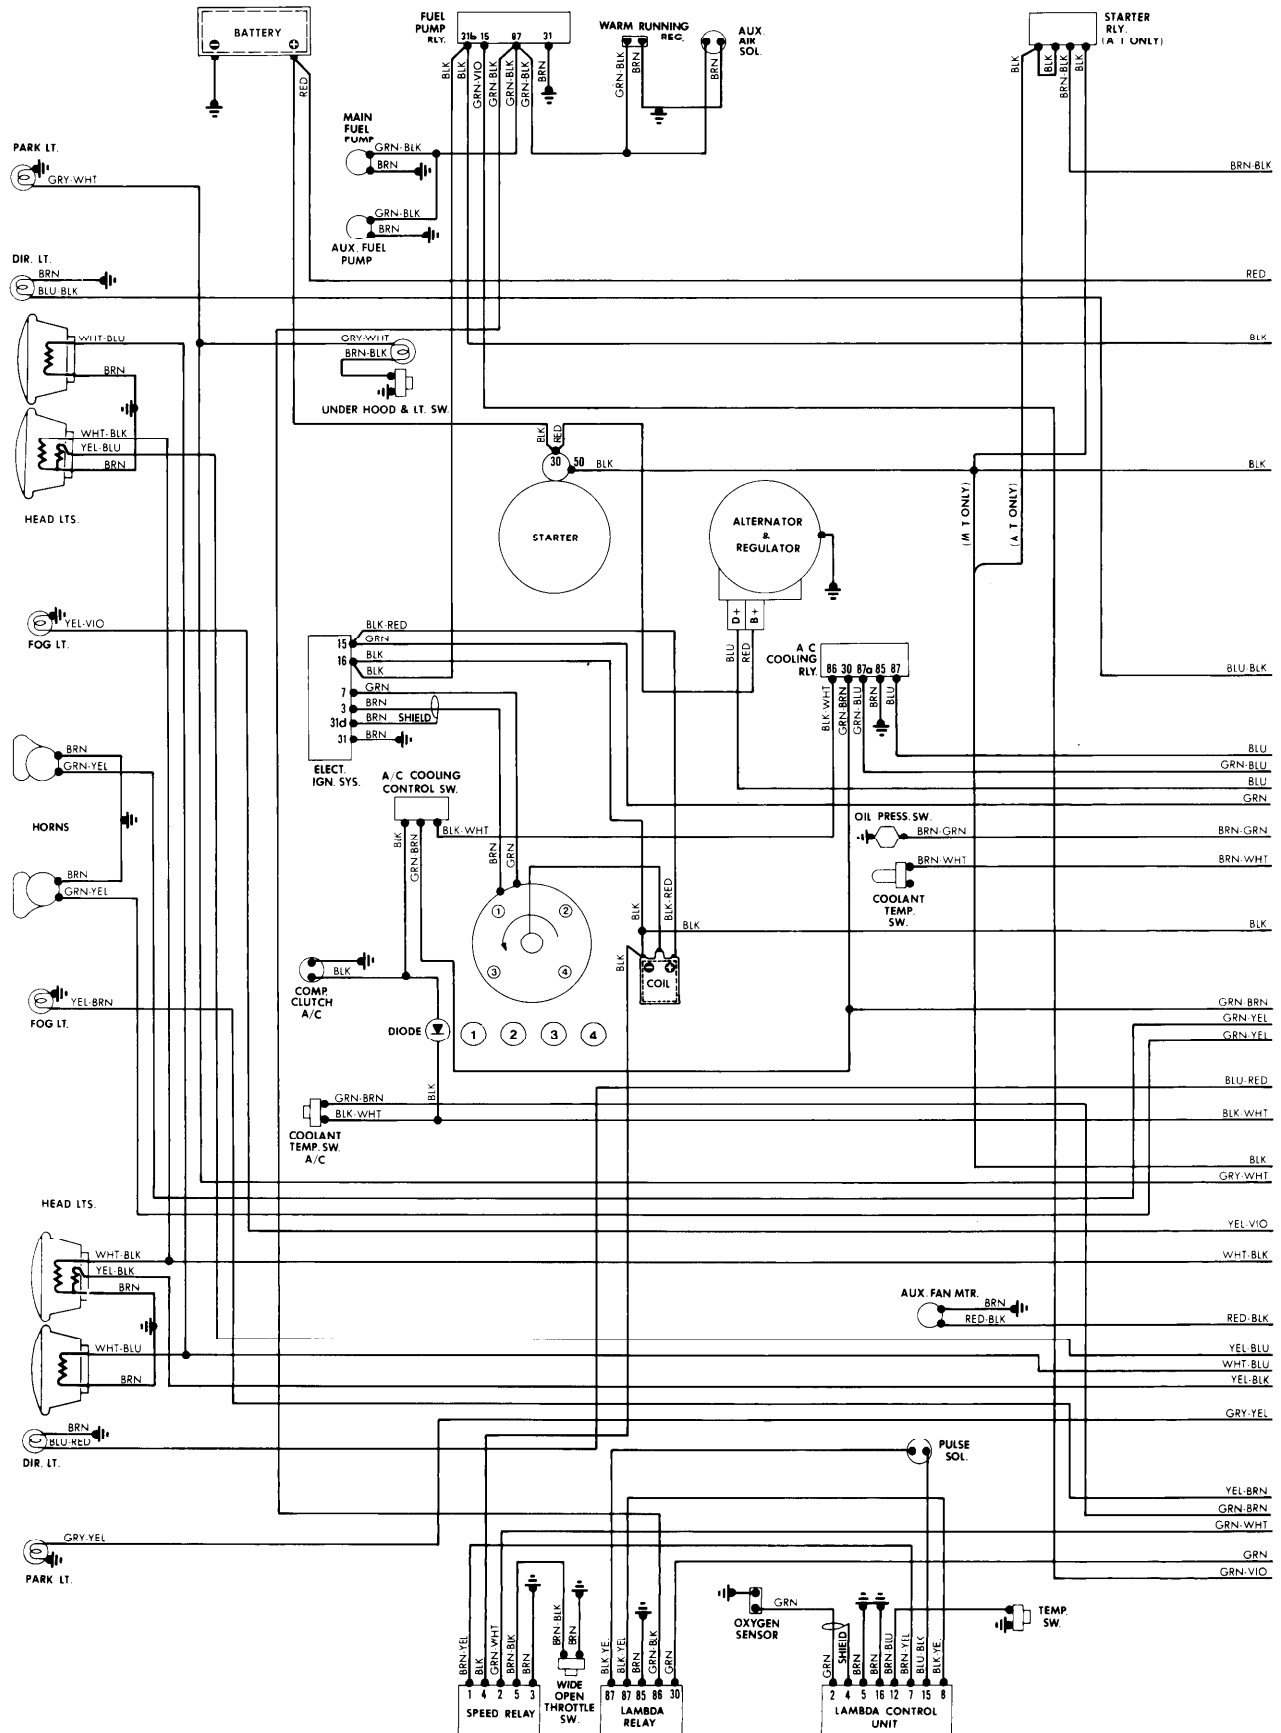

1982 BMW

320i

ENGINE COMPARTMENT

1982 BMW

320i (Cont.)

FUSE BLOCK

1982 BMW

320i (Cont.)

UNDERDASH & INSTRUMENT PANEL