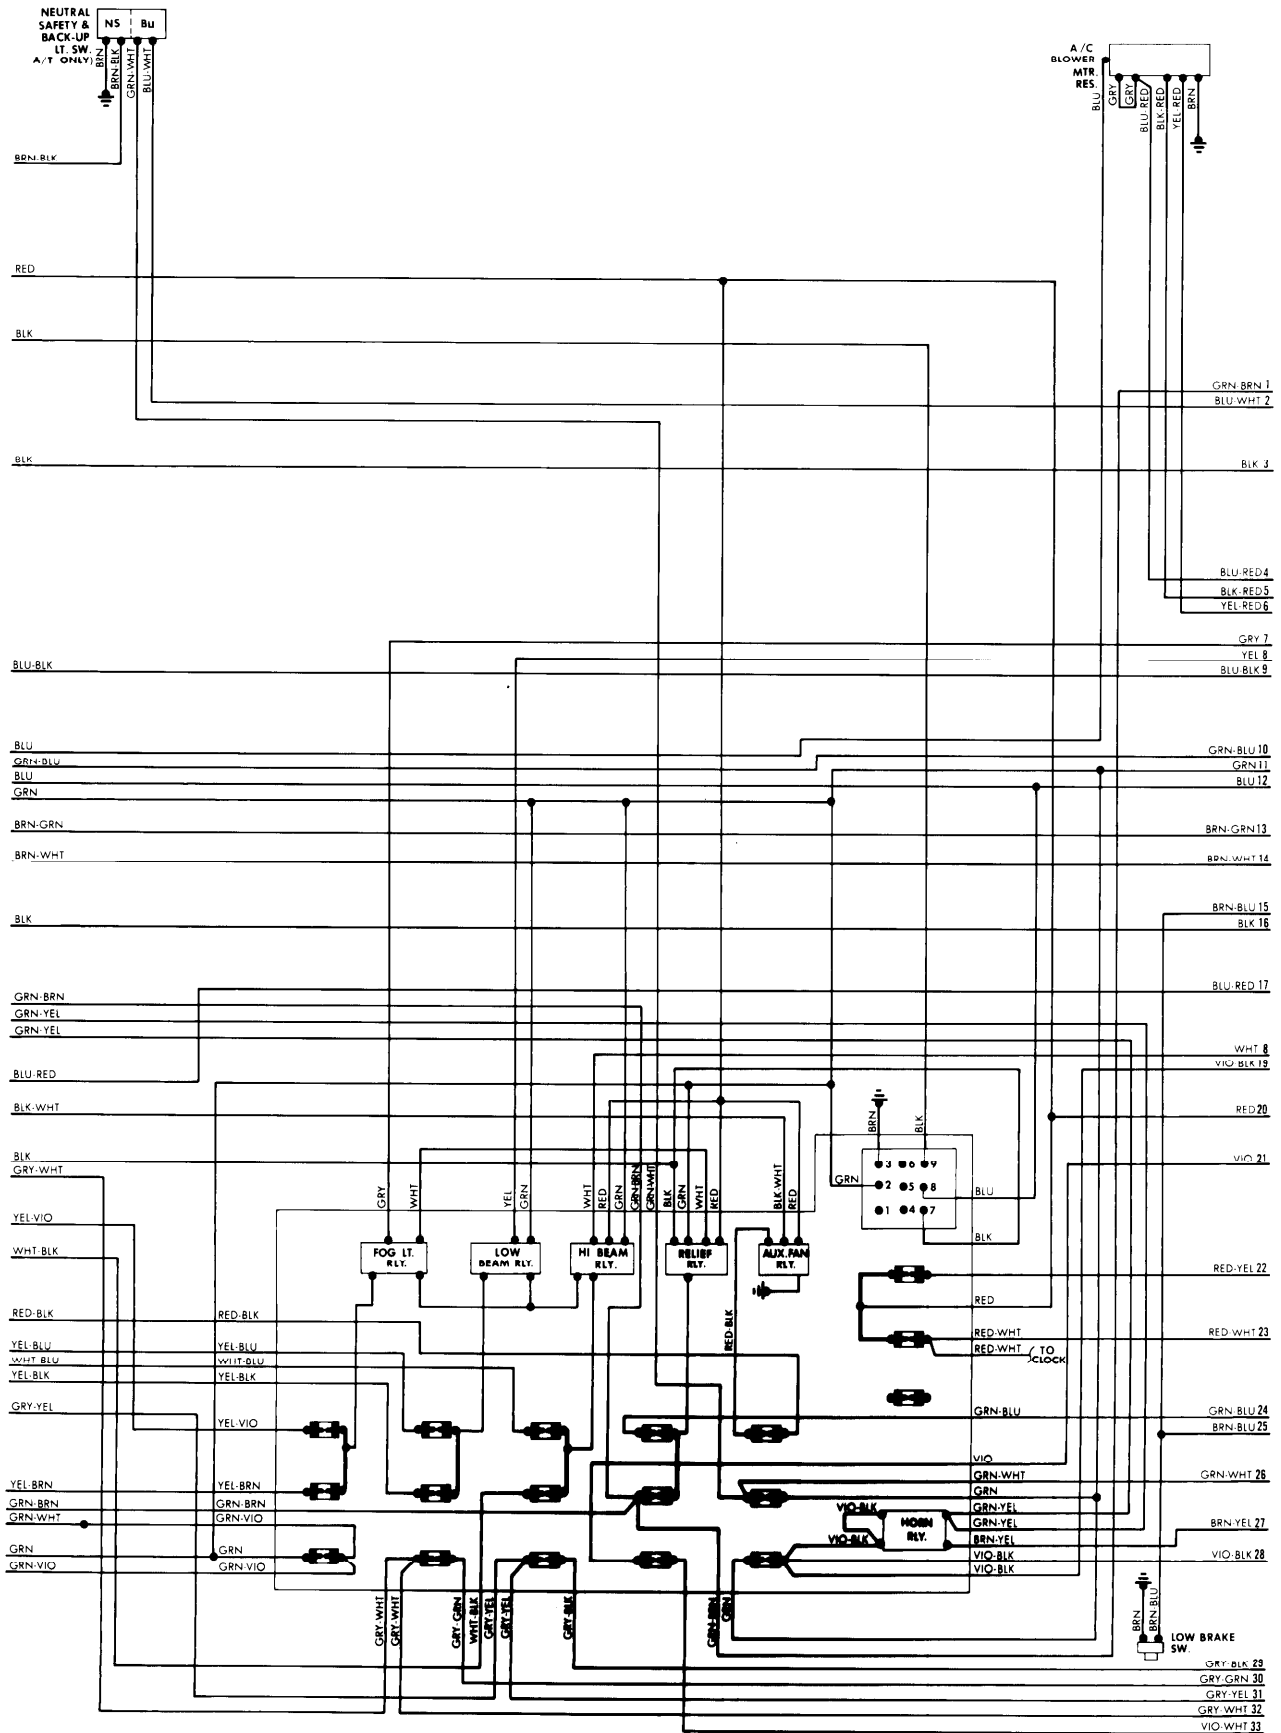

1982 BMW

320i

ENGINE COMPARTMENT

1982 BMW

320i (Cont.)

FUSE BLOCK

1982 BMW

320i (Cont.)

UNDERDASH & INSTRUMENT PANEL