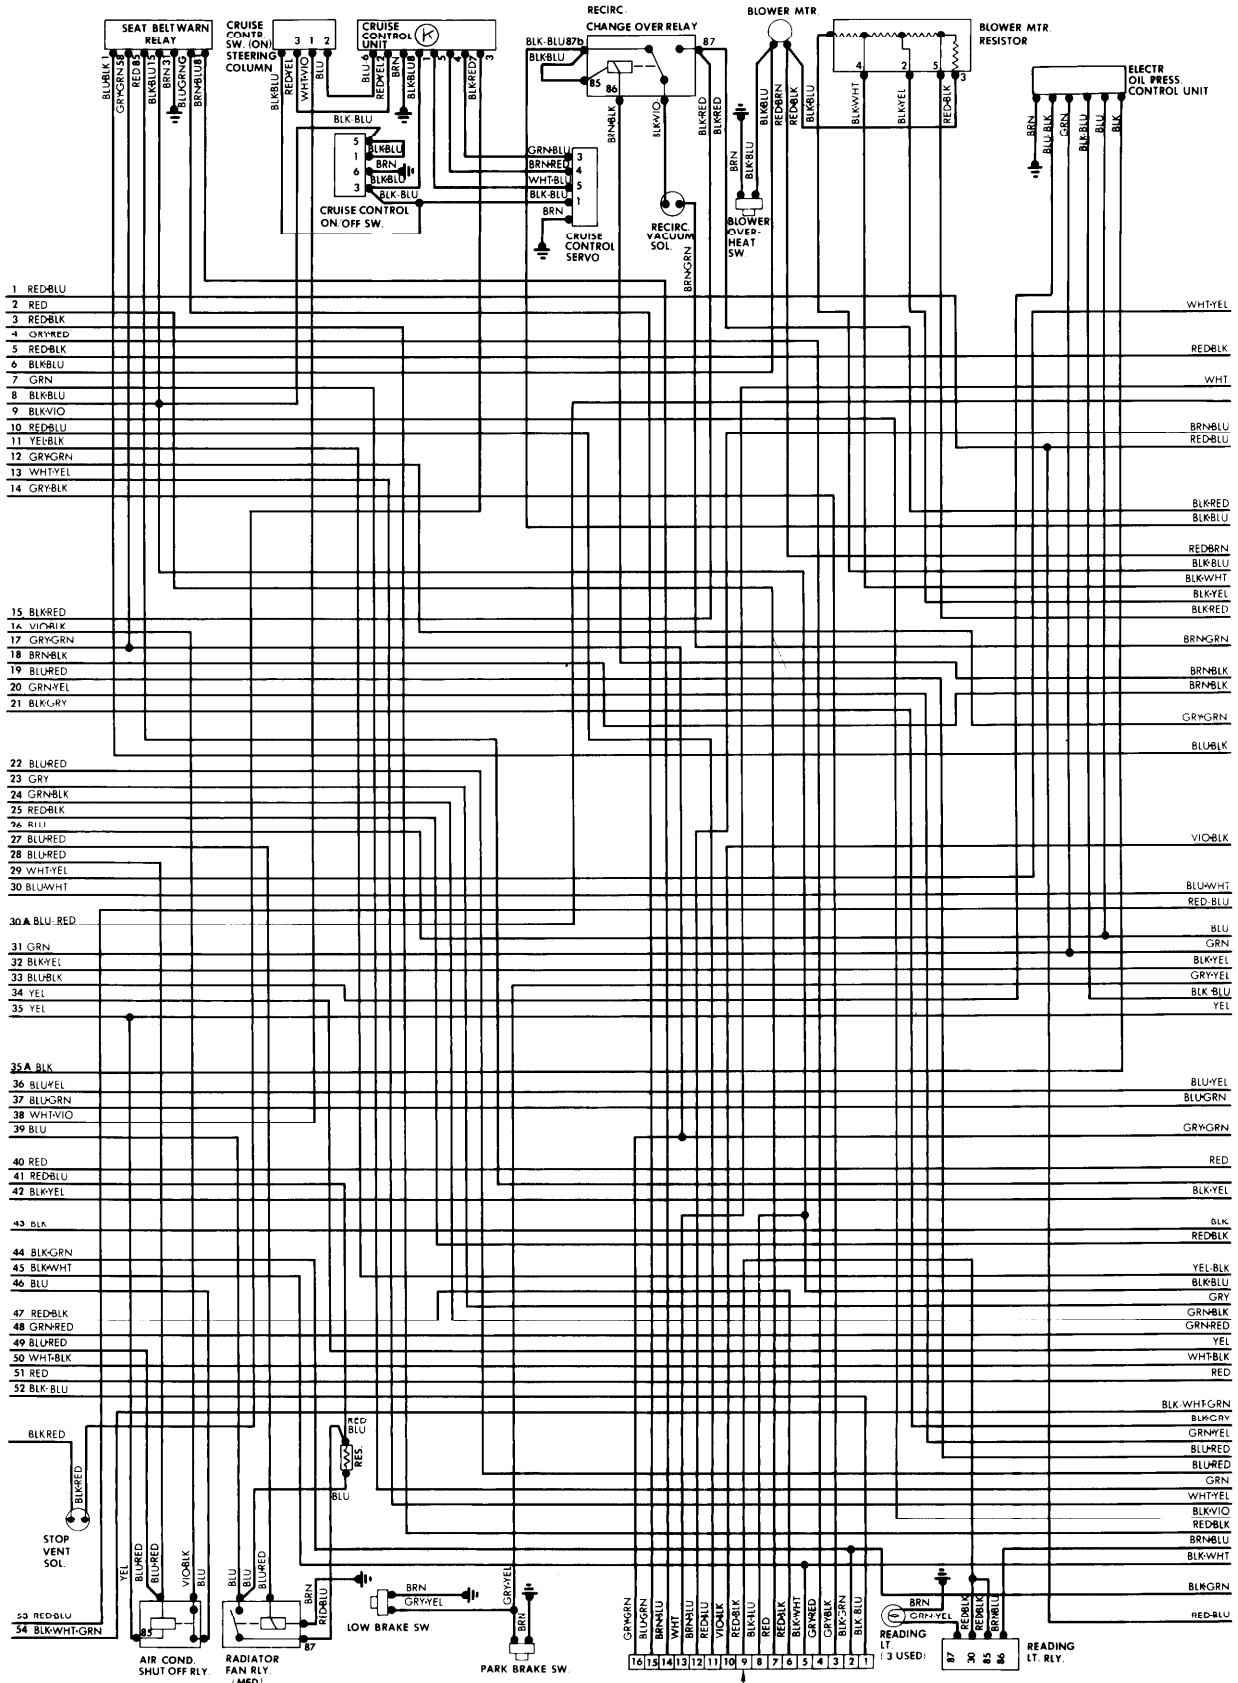

1982 Audi

5000 TURBO 5-CYLINDER (Cont.)

UNDERDASH

5000 TURBO 5-CYLINDER (Cont.)

INSTRUMENT PANEL, REAR COMPARTMENT & ACCESSORIES