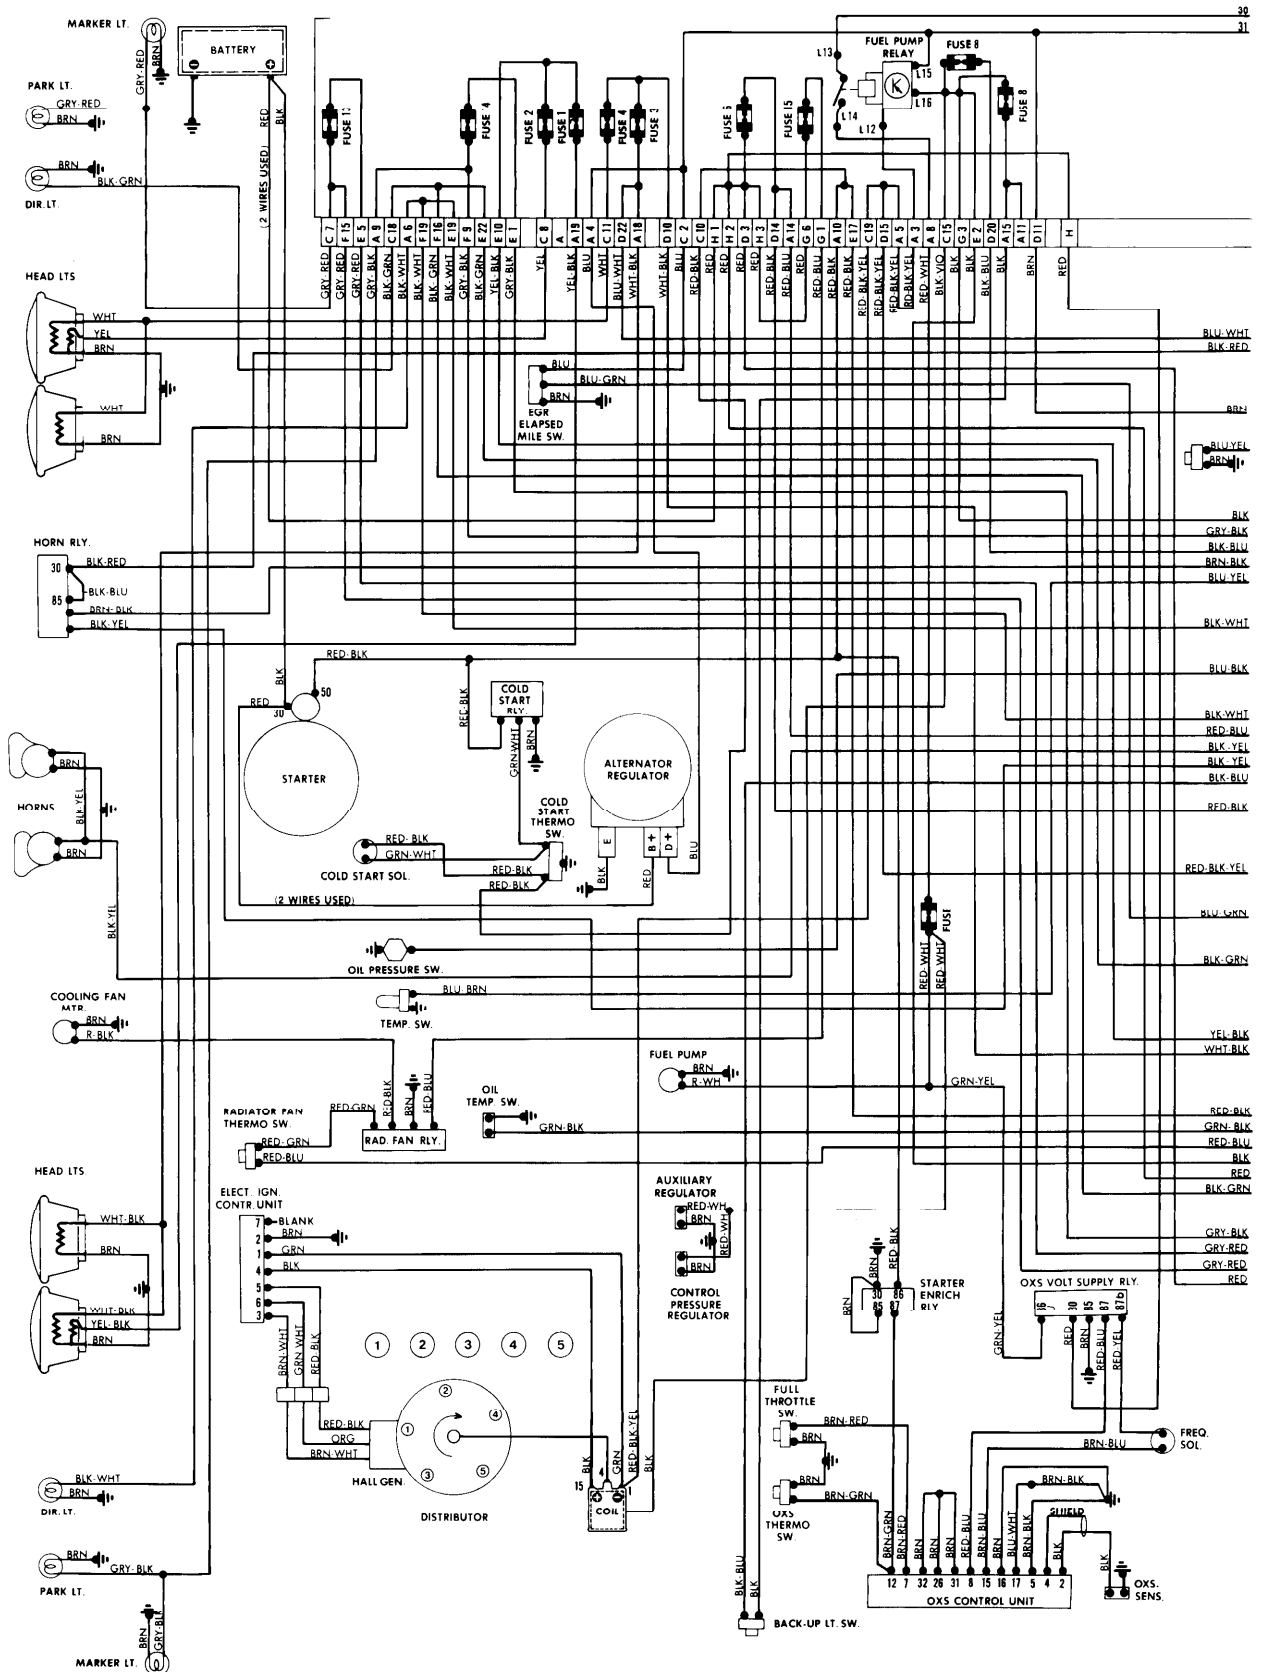

1982 Audi

4000 5-CYLINDER

ENGINE COMPARTMENT & FUSE BLOCK

1982 Audi

4000 5-CYLINDER (Cont.)

FUSE BLOCK & UNDERDASH

1982 Audi

4000 5-CYLINDER (Cont.)

FUSE BLOCK & UNDERDASH