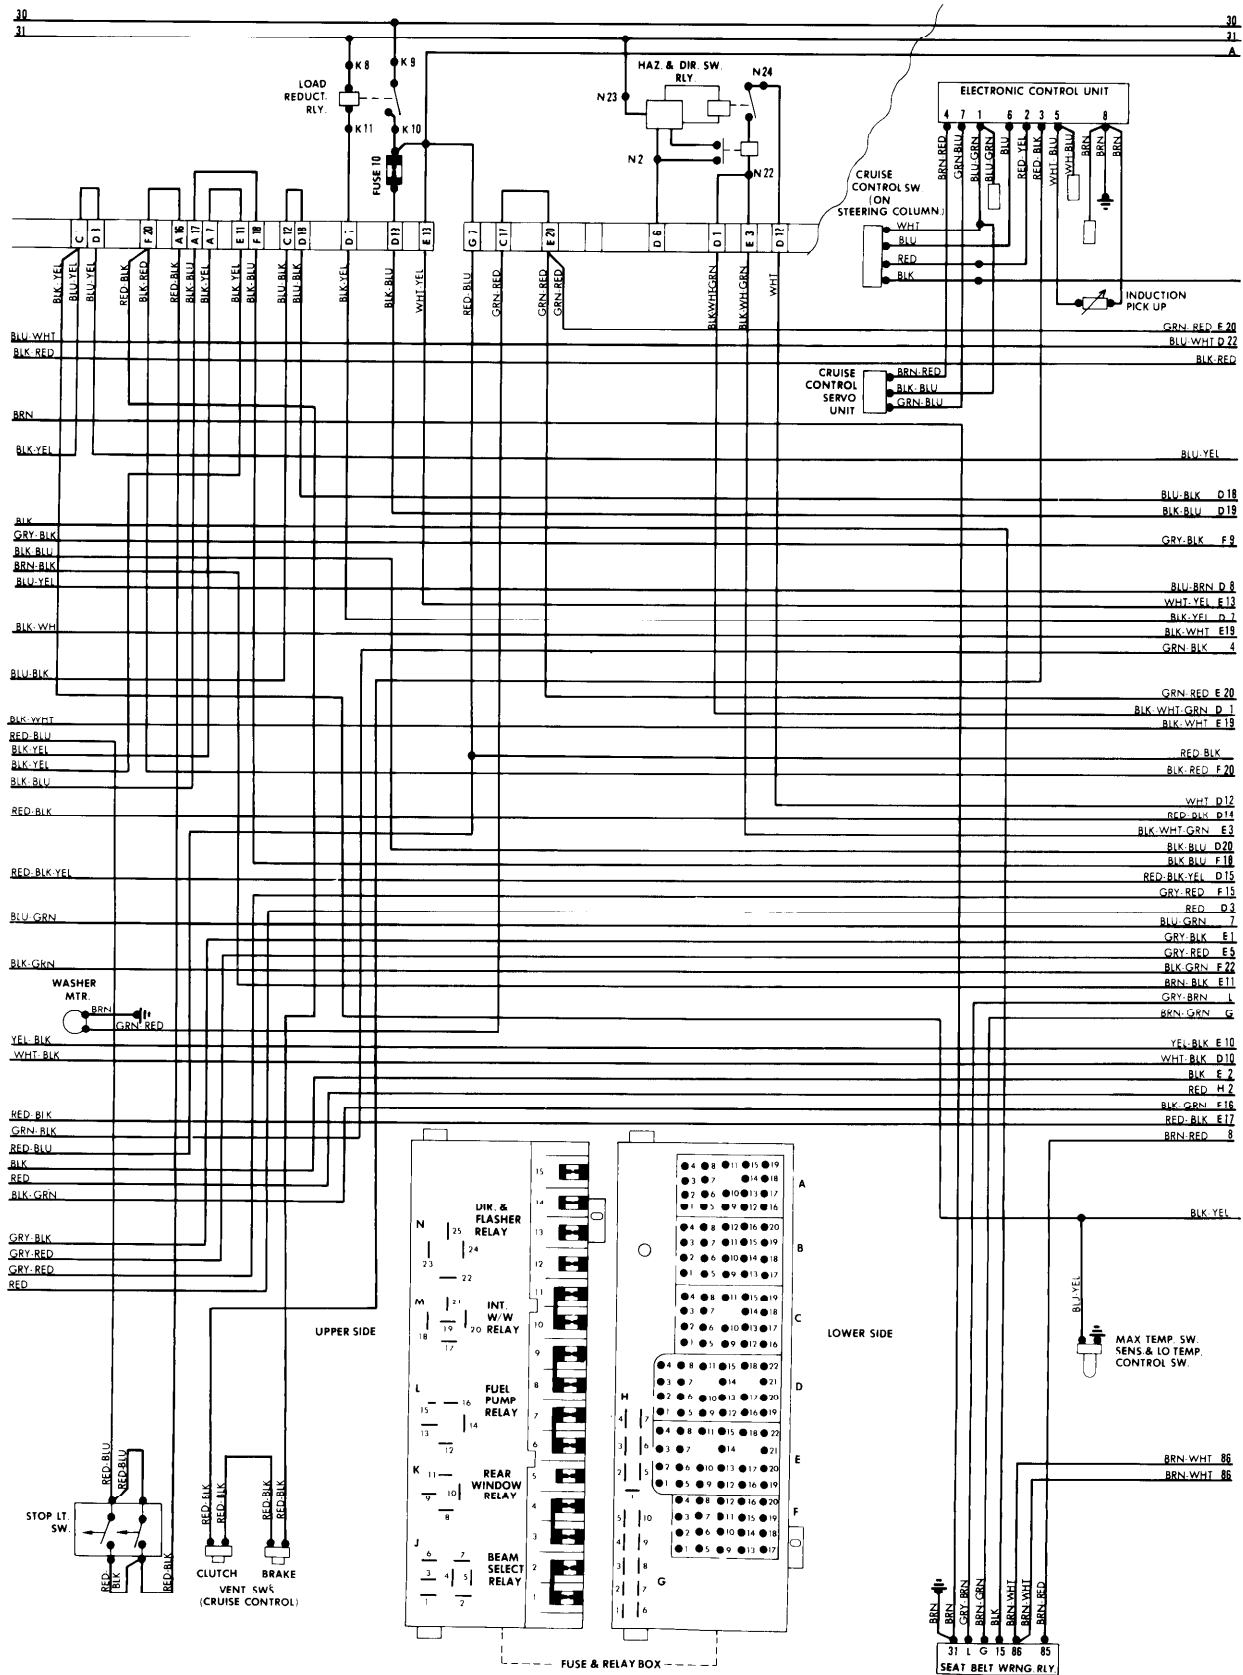

1982 Audi

4000 5-CYLINDER

ENGINE COMPARTMENT & FUSE BLOCK

1982 Audi

4000 5-CYLINDER (Cont.)

FUSE BLOCK & UNDERDASH

1982 Audi

4000 5-CYLINDER (Cont.)

FUSE BLOCK & UNDERDASH