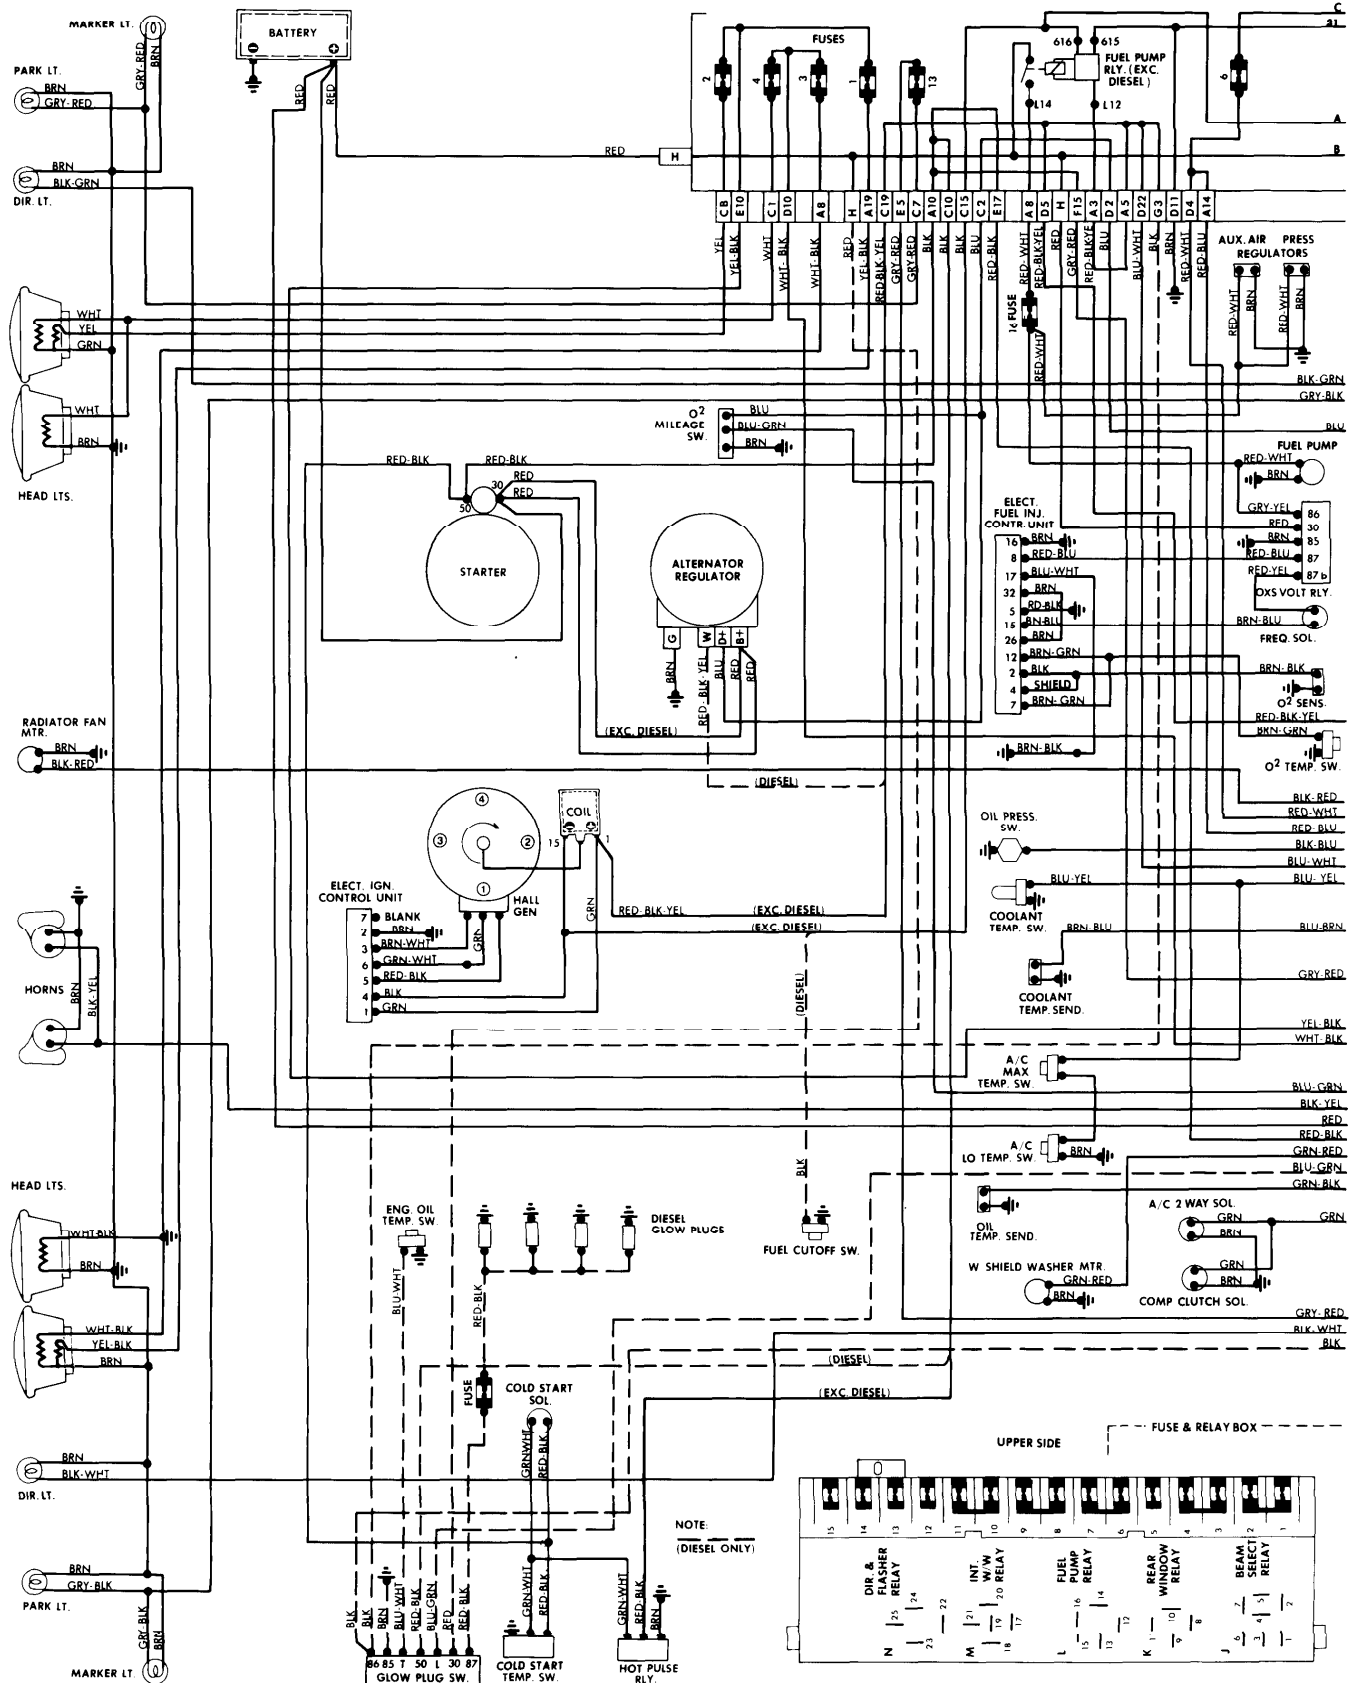

1982 Audi

4000 4-CYLINDER & DIESEL

ENGINE COMPARTMENT & FUSE BLOCK

1982 Audi

4000 4-CYLINDER & DIESEL (Cont.)

INSTRUMENT PANEL & REAR COMPARTMENT