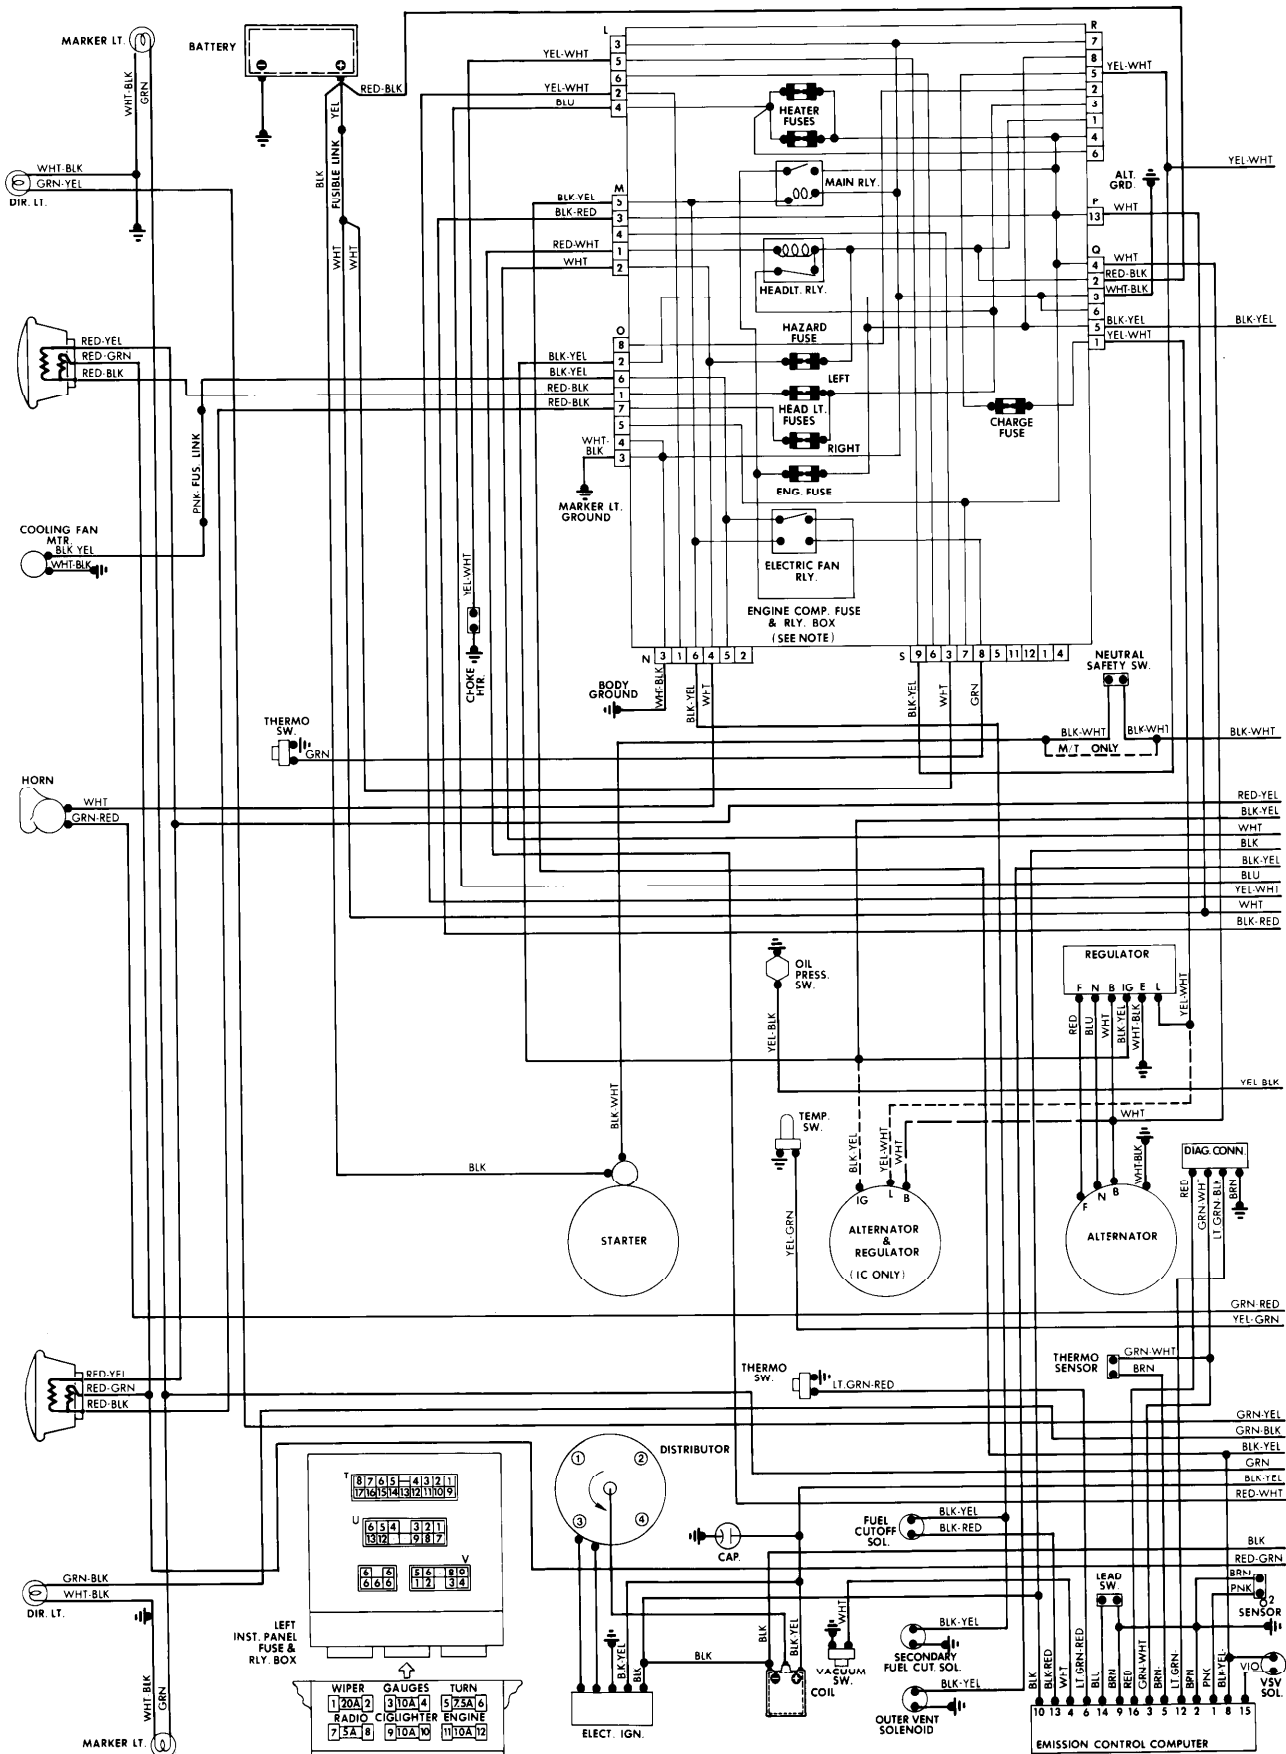

1981 Toyota

ENGINE COMPARTMENT & FUSE BLOCK

UNDERDASH