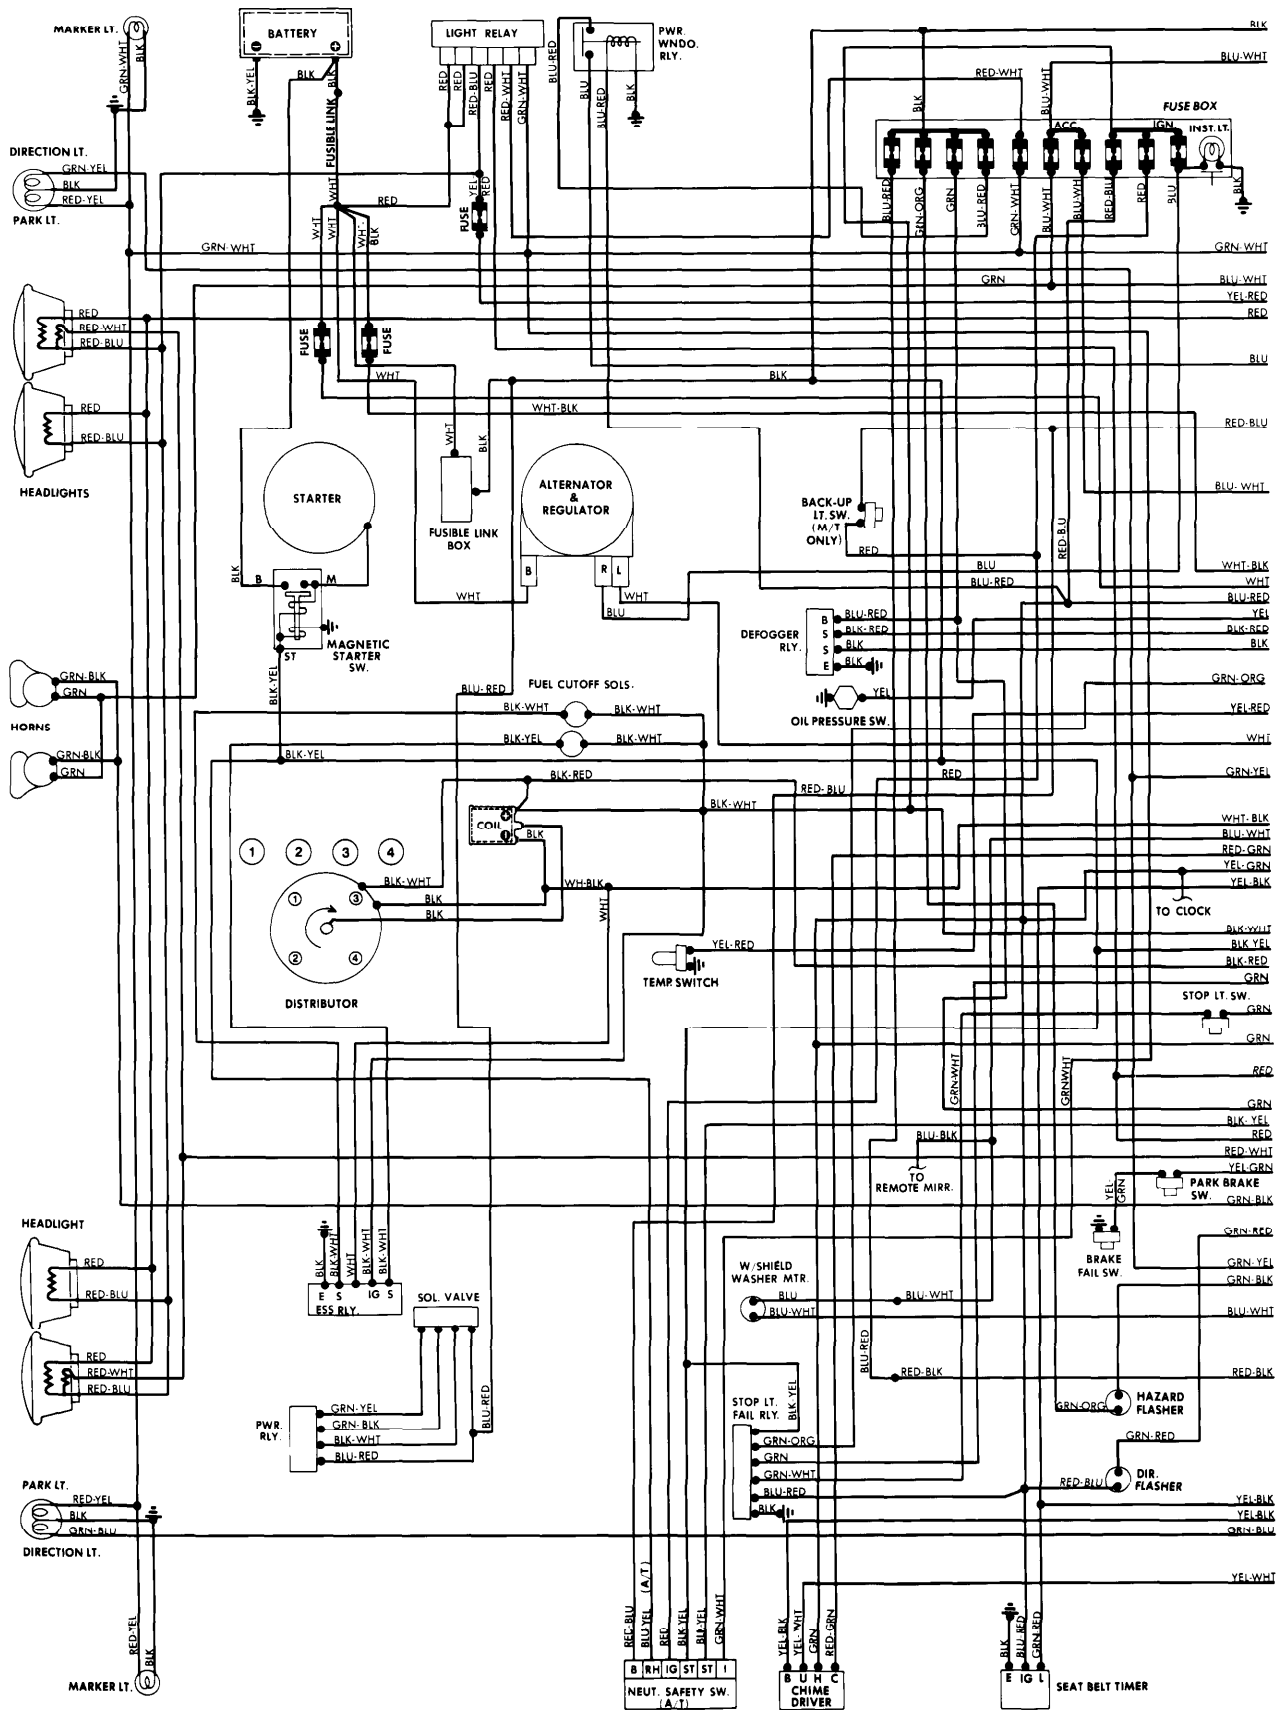

# 4-32 Challenger Sapporo 1981 Chrysler Corp. Imports

## ENGINE COMPARTMENT & FUSE BLOCK

## INSTRUMENT PANEL & REAR COMPARTMENT

WIRING DIAGRAMS