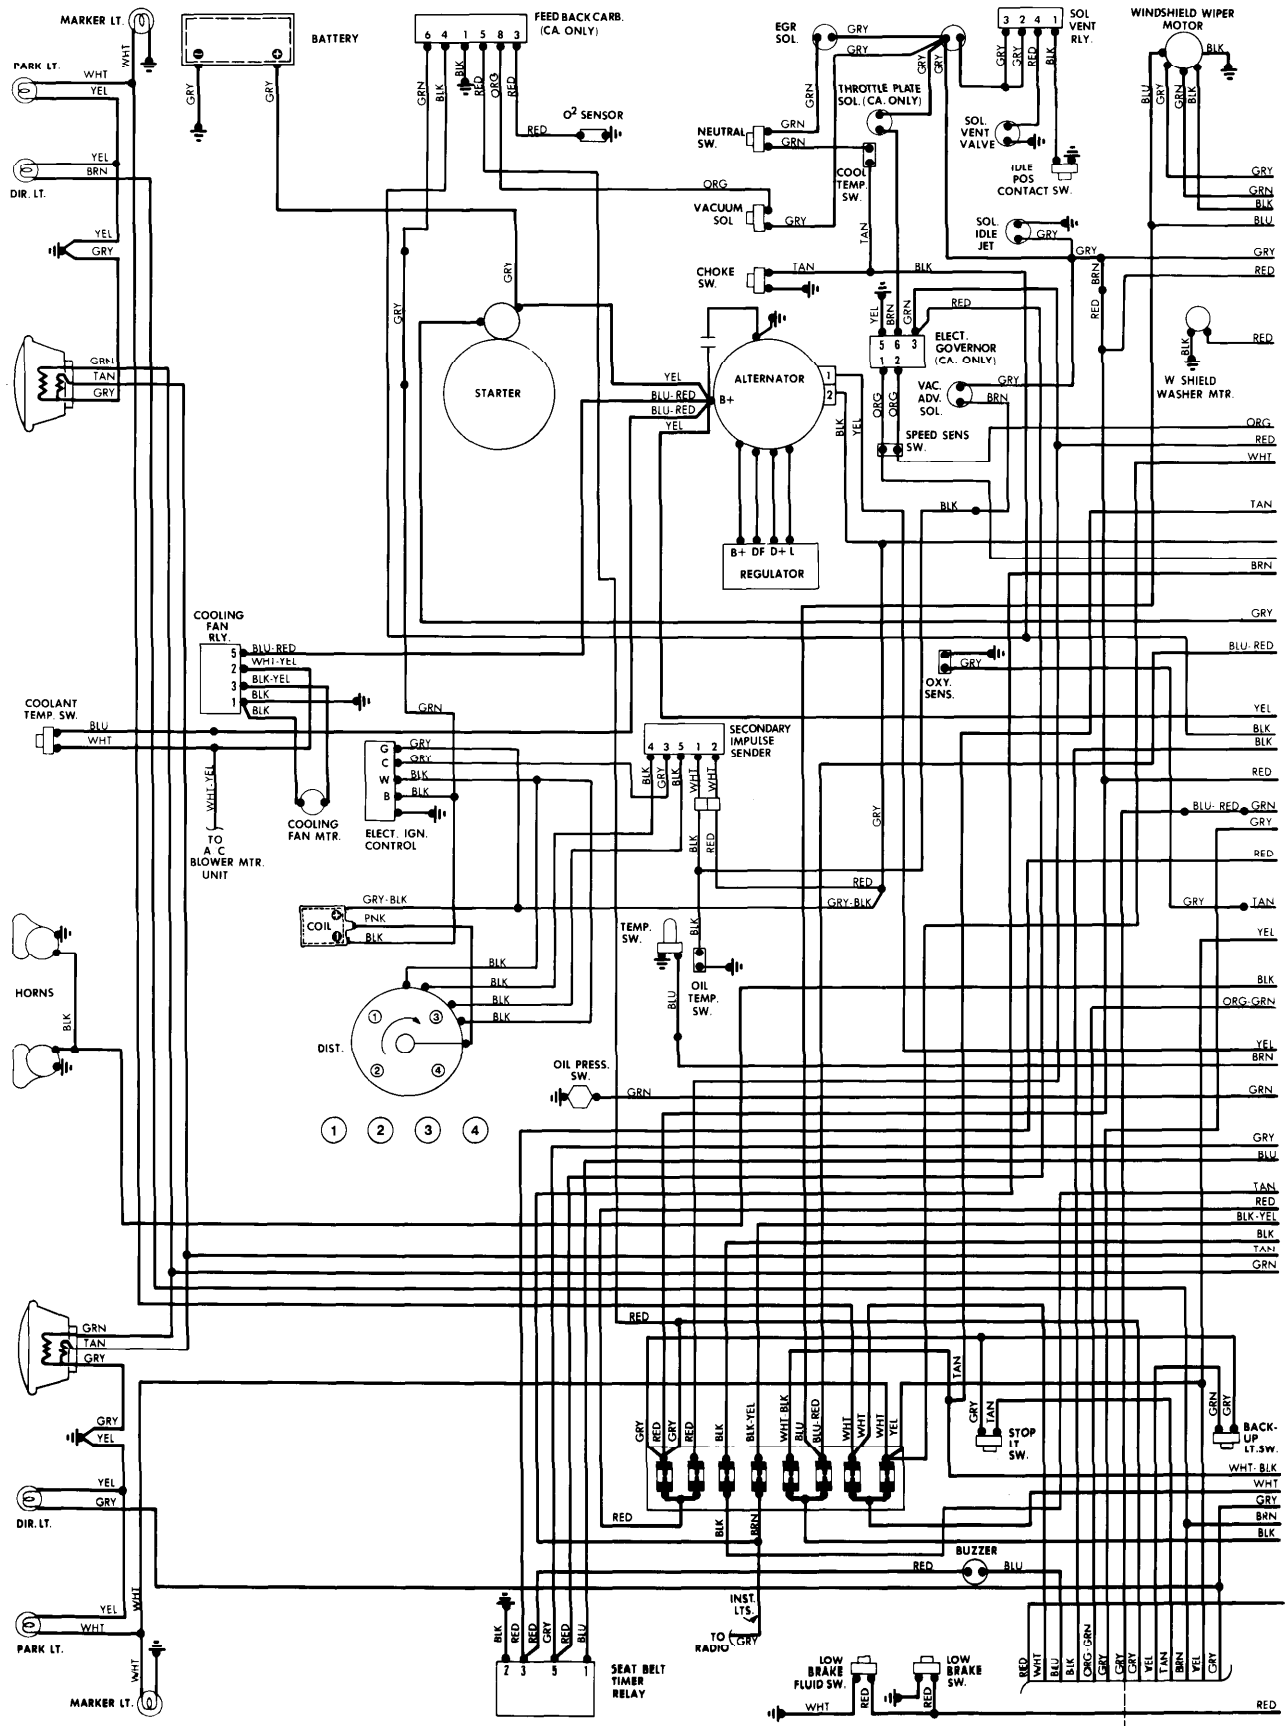

1980 Renault

ENGINE COMPARTMENT & FUSE BLOCK

INSTRUMENT PANEL & REAR COMPARTMENT

WIRING DIAGRAMS