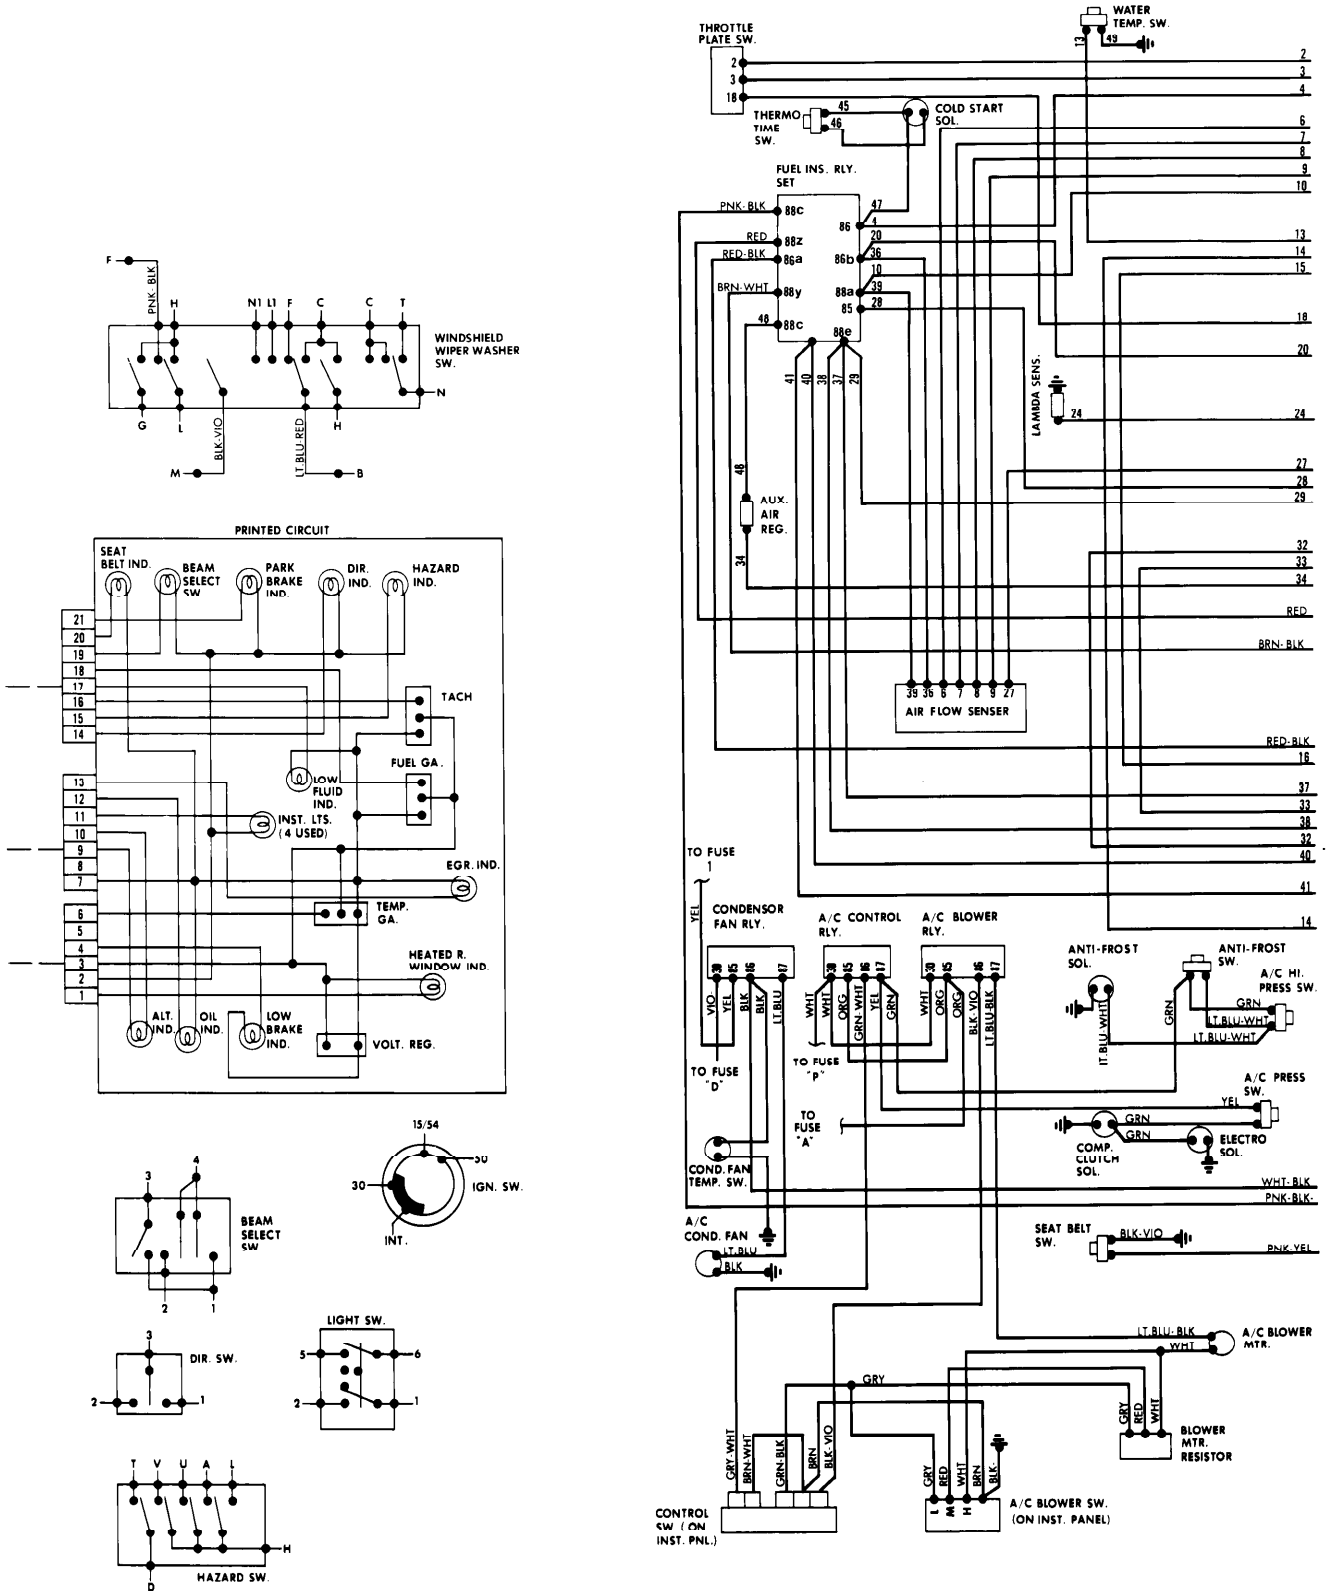

1980 Fiat

1980 Fiat

X1/9

4-75

WIRING DIAGRAMS