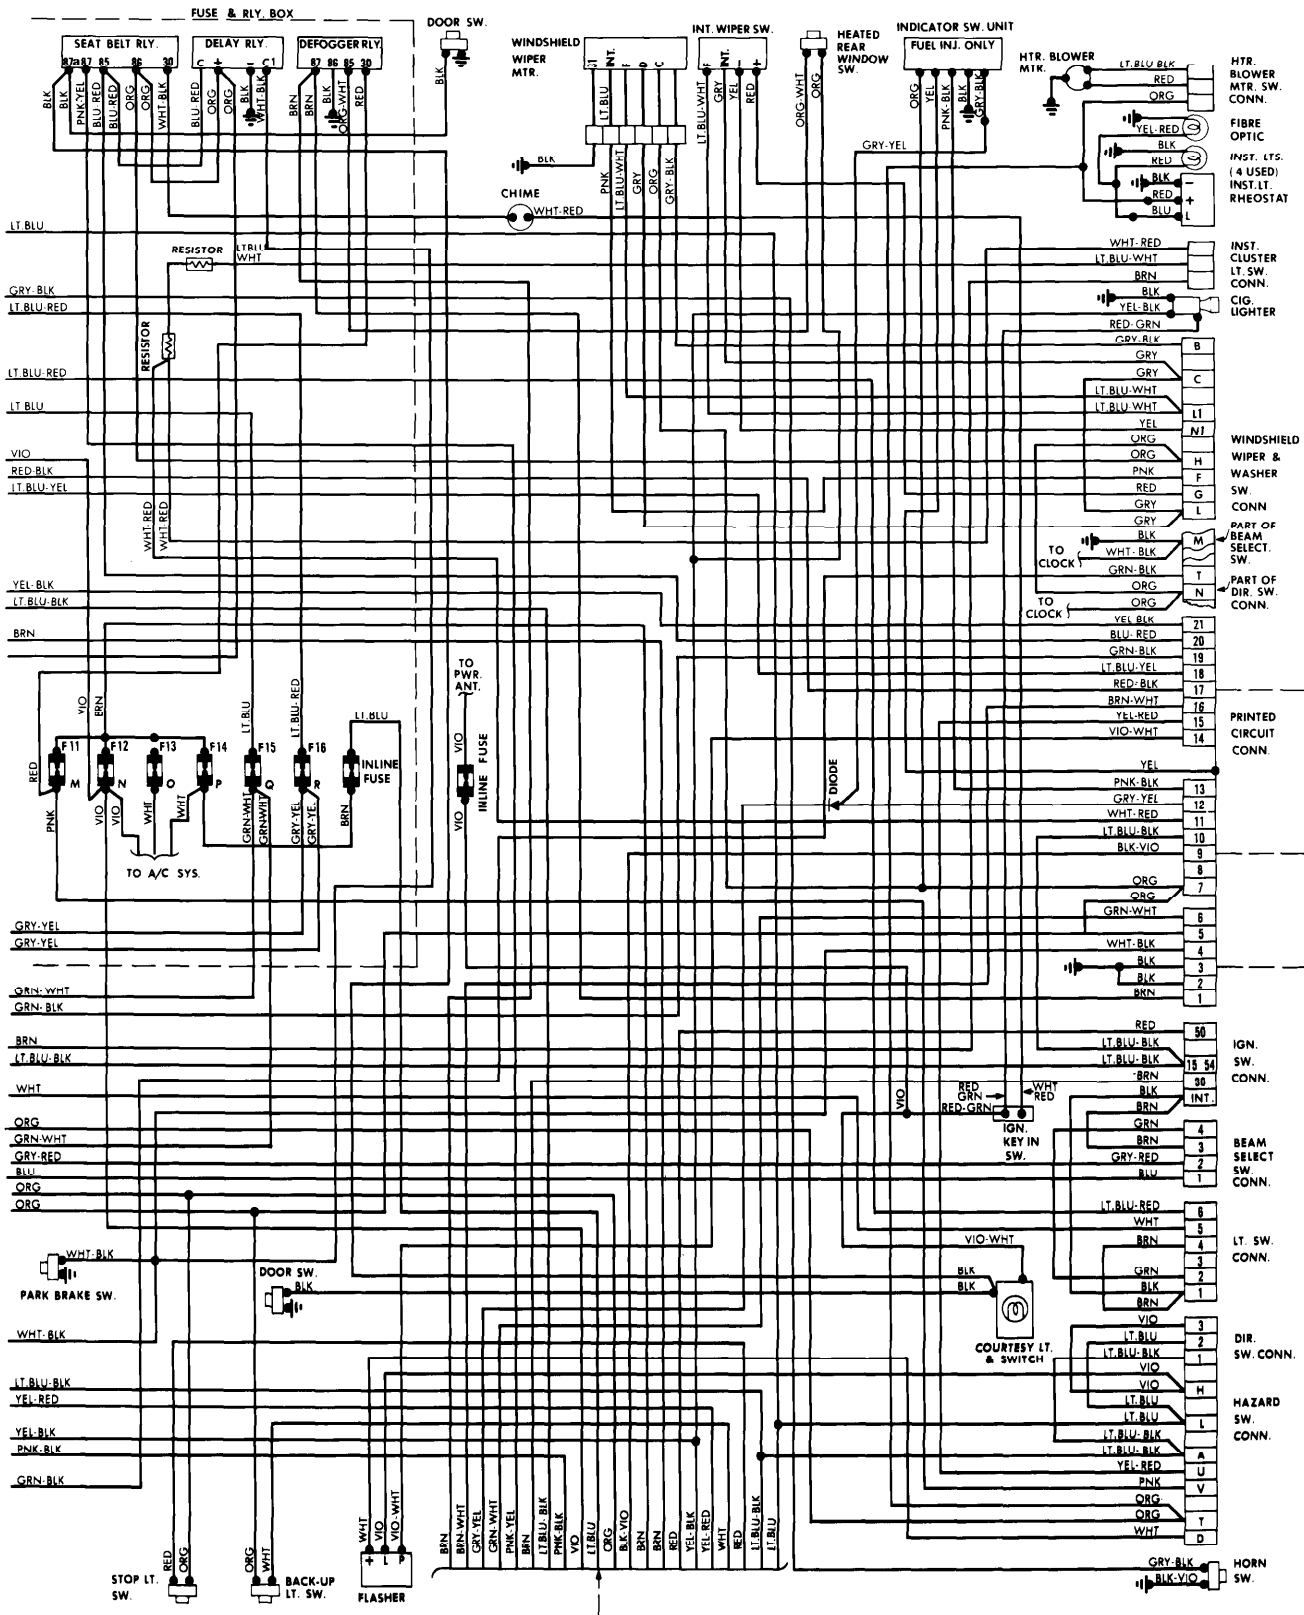

1980 Fiat

1980 Fiat

X1/9

4-75

WIRING DIAGRAMS