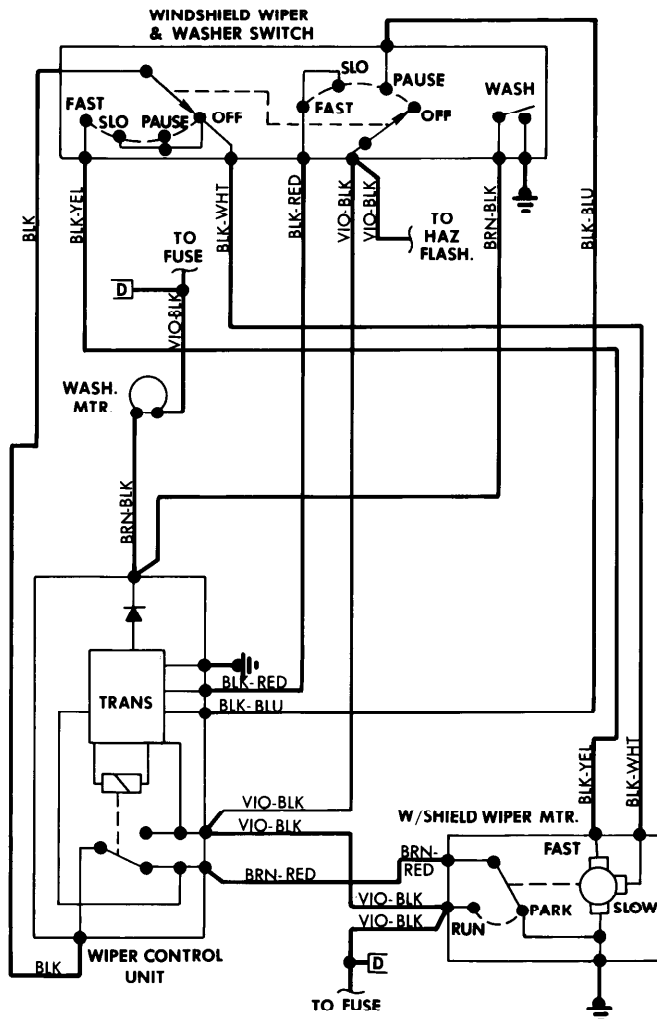

4-166 1979 Sub-System Wiring Diagrams

WINDSHIELD WIPER SYSTEMS

**Windshield Wiper System Wiring Diagram
(BMW 320i)**

**Windshield Wiper System Wiring Diagram
(BMW 528i)**