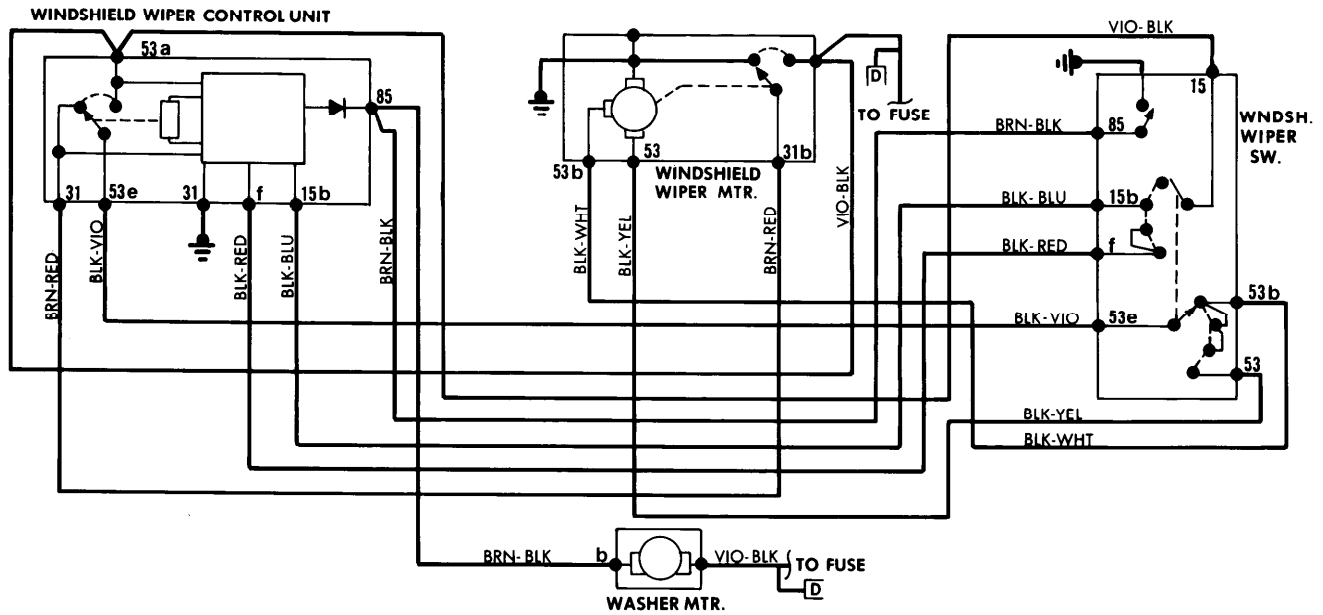

4-166 1979 Sub-System Wiring Diagrams

WINDSHIELD WIPER SYSTEMS

**Windshield Wiper System Wiring Diagram
(BMW 320i)**

**Windshield Wiper System Wiring Diagram
(BMW 528i)**