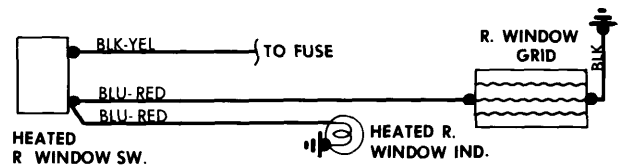

Rear Window Defogger Wiring Diagram (Mazda GLC)