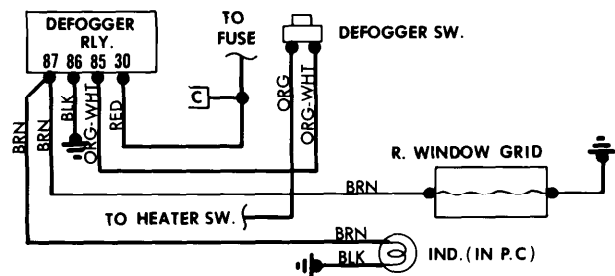

1979 Sub-System Wiring Diagrams 4-163

REAR WINDOW DEFOGGER SYSTEMS

Rear Window Defogger Wiring Diagram (BMW 320i)

Rear Window Defogger Wiring Diagram (Courier)

Rear Window Defogger Wiring Diagram (BMW 633CSi)

Rear Window Defogger Wiring Diagram (Fiat X1/9)

Rear Window Defogger Wiring Diagram (Mazda GLC)

SEAT BELT WARNING SYSTEMS

Seat Belt Warning System Wiring Diagram (Arrow, Colt Coupe & Sedan)

Seat Belt Warning System Wiring Diagram (BMW 320i)