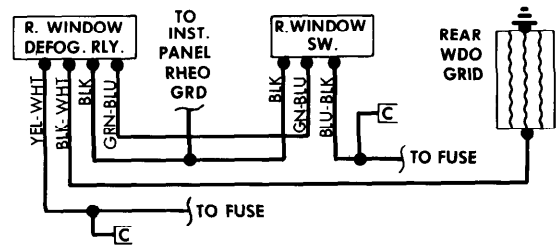

1979 Sub-System Wiring Diagrams 4-163

REAR WINDOW DEFOGGER SYSTEMS

Rear Window Defogger Wiring Diagram (BMW 320i)

Rear Window Defogger Wiring Diagram (Courier)

Rear Window Defogger Wiring Diagram (BMW 633CSi)