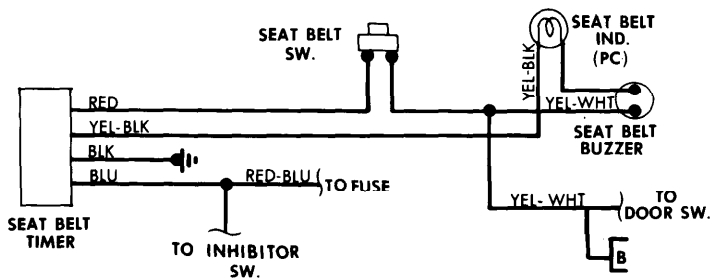

1979 Sub-System Wiring Diagrams 4-163

REAR WINDOW DEFOGGER SYSTEMS

Rear Window Defogger Wiring Diagram (BMW 320i)

Rear Window Defogger Wiring Diagram (Courier)

Rear Window Defogger Wiring Diagram (BMW 633CSi)

Rear Window Defogger Wiring Diagram (Fiat X1/9)

Rear Window Defogger Wiring Diagram (Mazda GLC)

SEAT BELT WARNING SYSTEMS

Seat Belt Warning System Wiring Diagram (Arrow, Colt Coupe & Sedan)

Seat Belt Warning System Wiring Diagram (BMW 320i)