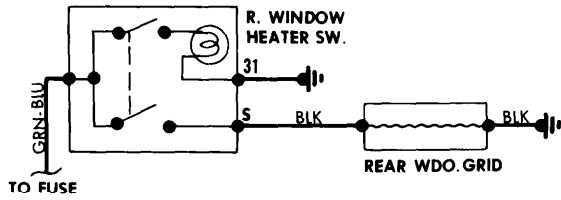

1979 Sub-System Wiring Diagrams 4-163

REAR WINDOW DEFOGGER SYSTEMS

Rear Window Defogger Wiring Diagram (BMW 320i)

Rear Window Defogger Wiring Diagram (Courier)

Rear Window Defogger Wiring Diagram (BMW 633CSi)