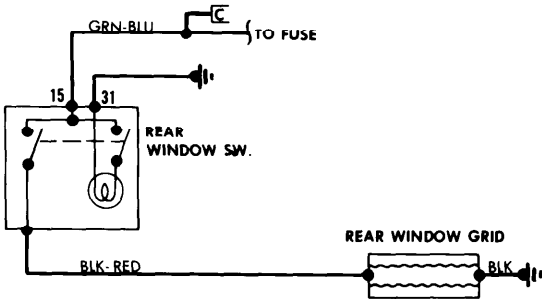

1979 Sub-System Wiring Diagrams 4-163

REAR WINDOW DEFOGGER SYSTEMS

Rear Window Defogger Wiring Diagram (BMW 320i)

Rear Window Defogger Wiring Diagram (Courier)

Rear Window Defogger Wiring Diagram (BMW 633CSi)