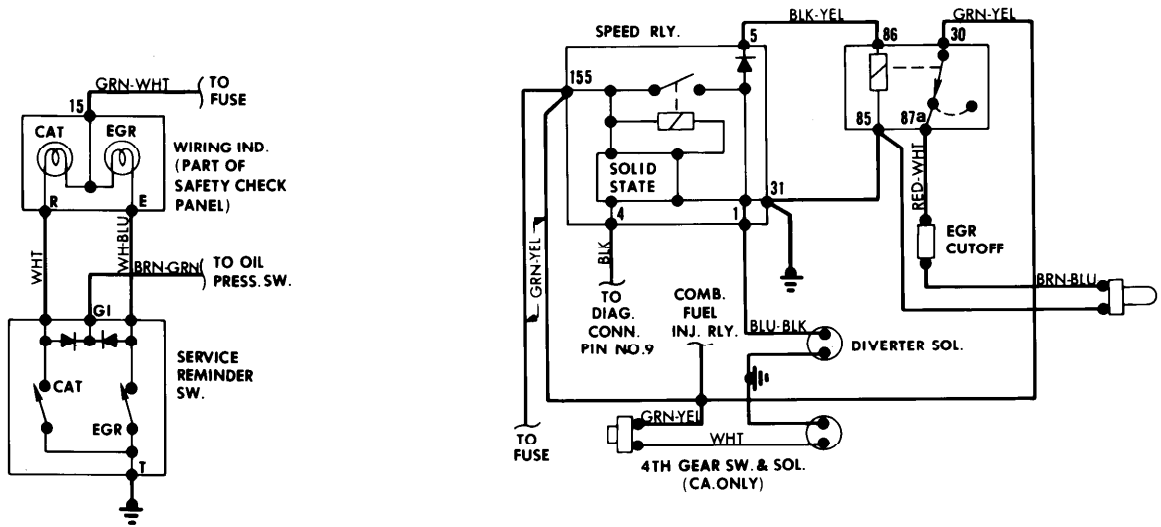

4-162 1979 Sub-System Wiring Diagrams

MAINTENANCE REMINDER SYSTEMS (Cont.)

EGR and Converter Maintenance, Emission Control System (BMW 633CSi)

POWER WINDOWS

Power Window System Wiring Diagram (BMW 633CSi)