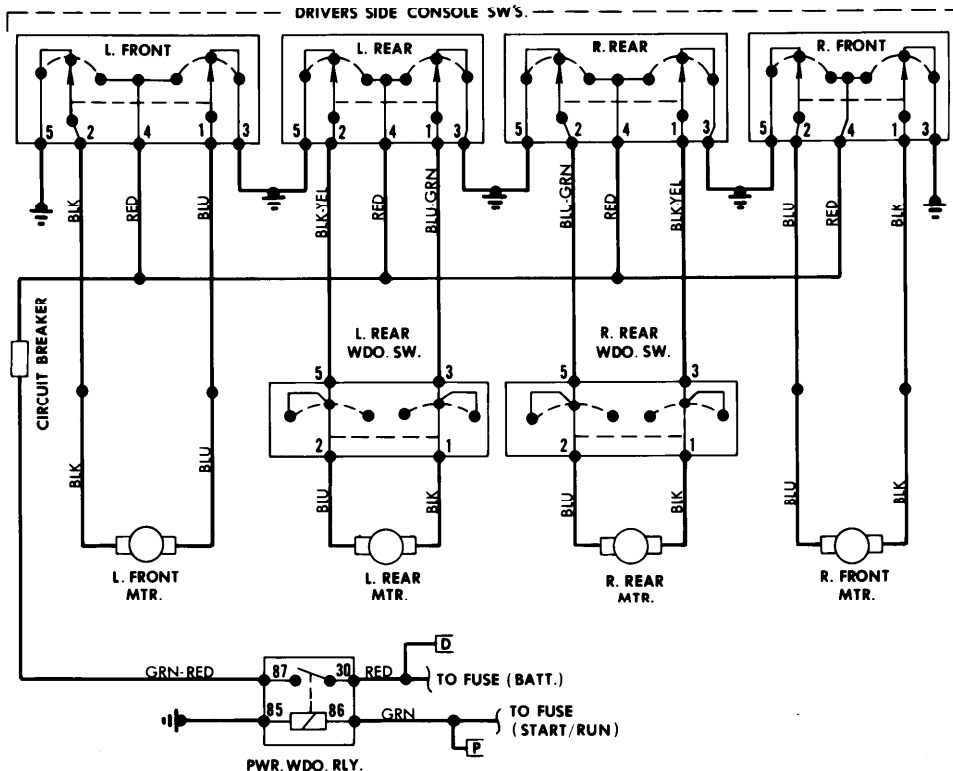

4-162 1979 Sub-System Wiring Diagrams

MAINTENANCE REMINDER SYSTEMS (Cont.)

EGR and Converter Maintenance, Emission Control System (BMW 633CSi)

POWER WINDOWS

Power Window System Wiring Diagram (BMW 633CSi)