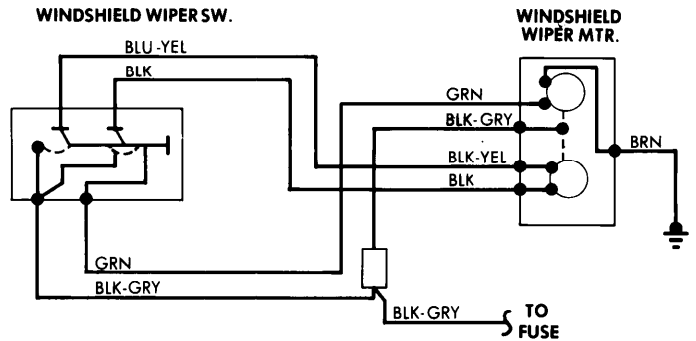

4-148 1978 Sub-System Wiring Diagrams

WINDSHIELD WIPER SYSTEMS (Cont.)

*Windshield Wiper System Wiring Diagram
(Porsche 911SC and Turbo)*

*Windshield Wiper System Wiring Diagram
(Renault R-5)*

*Windshield Wiper System Wiring Diagram
(Volkswagen Type 1 and 2)*