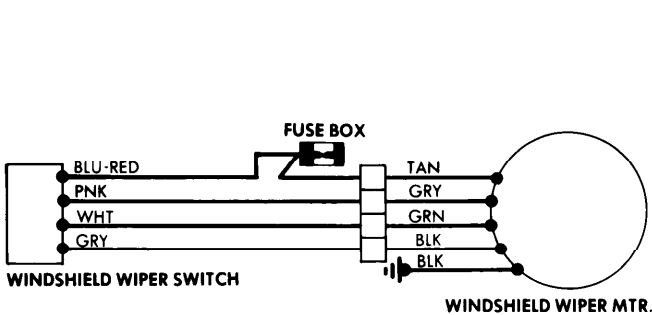

4-148 1978 Sub-System Wiring Diagrams

WINDSHIELD WIPER SYSTEMS (Cont.)

*Windshield Wiper System Wiring Diagram
(Porsche 911SC and Turbo)*

*Windshield Wiper System Wiring Diagram
(Renault R-5)*

*Windshield Wiper System Wiring Diagram
(Volkswagen Type 1 and 2)*