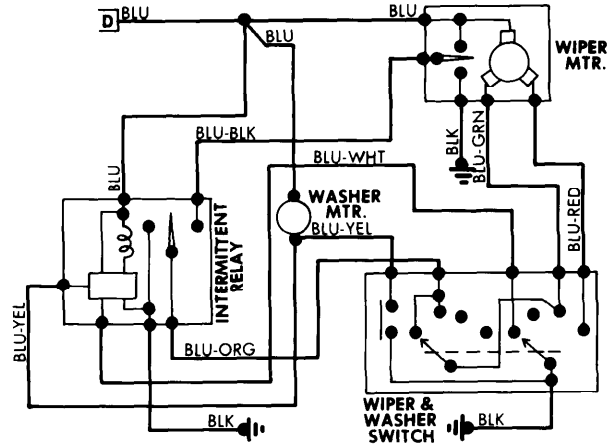

1978 Sub-System Wiring Diagrams 4-147

WINDSHIELD WIPER SYSTEMS (Cont.)

Windshield Wiper System Wiring Diagram
(Jaguar)

Windshield Wiper System Wiring Diagram
(Mazda Cosmo and RX4)

Windshield Wiper System Wiring Diagram
(Mercedes Benz 230, 240D, 280, 280CE, 300D and 300CD)

Windshield Wiper System Wiring Diagram
(Porsche 924)