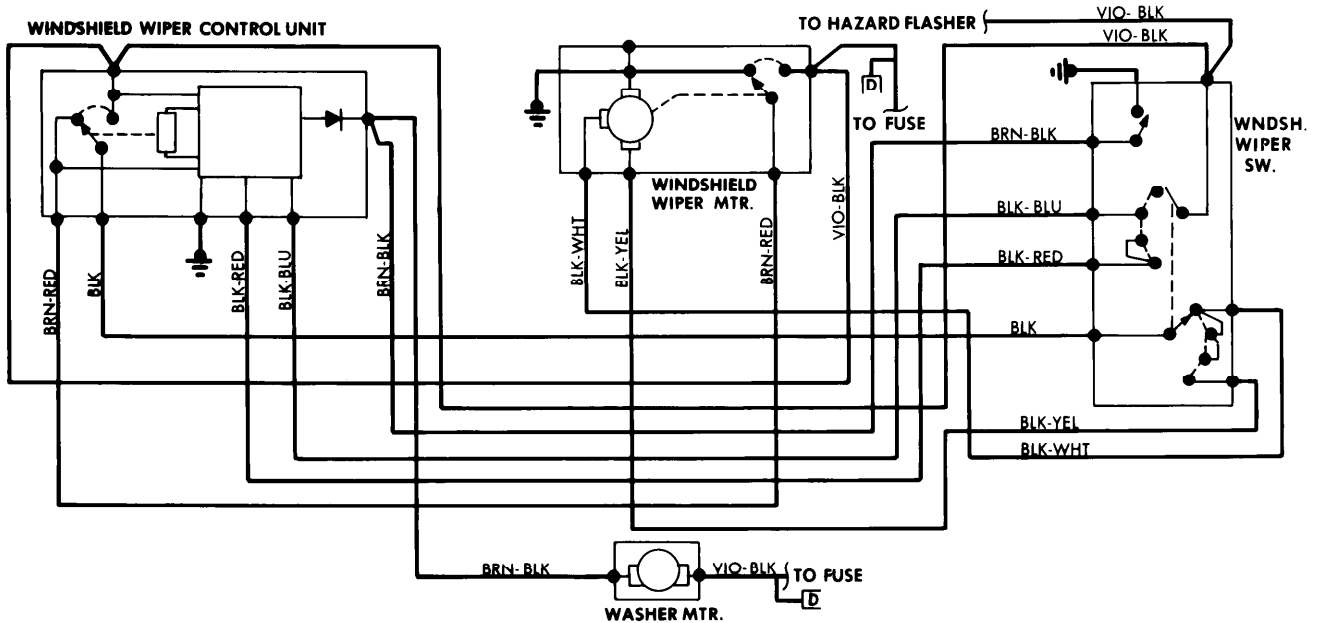

1978 Sub-System Wiring Diagrams 4-143

WINDSHIELD WIPER SYSTEMS

**Windshield Wiper System Wiring Diagram
(Arrow and Colt)**

**Windshield Wiper System Wiring Diagram
(BMW 633CSi and 733i)**

**Windshield Wiper System Wiring Diagram
(BMW 320i)**