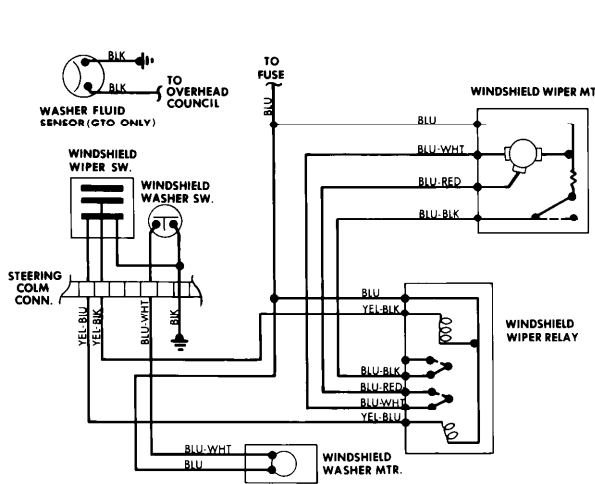

1978 Sub-System Wiring Diagrams 4-143

WINDSHIELD WIPER SYSTEMS

**Windshield Wiper System Wiring Diagram
(Arrow and Colt)**

**Windshield Wiper System Wiring Diagram
(BMW 633CSi and 733i)**

**Windshield Wiper System Wiring Diagram
(BMW 320i)**