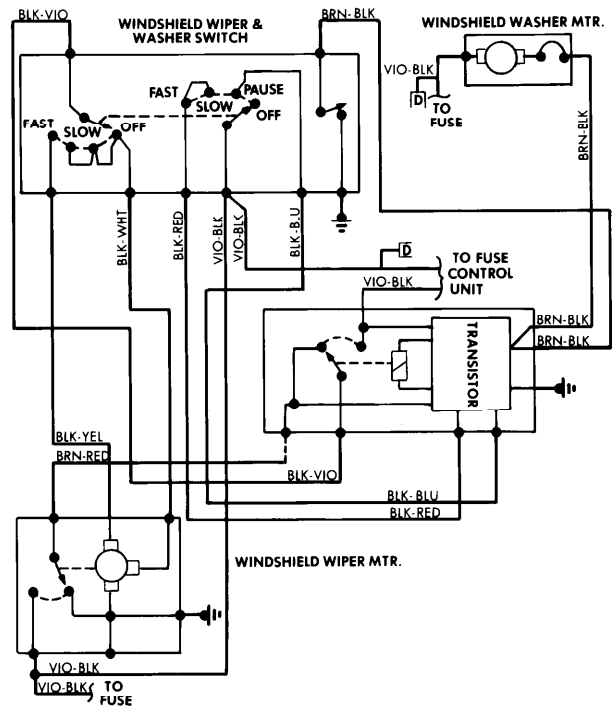

1978 Sub-System Wiring Diagrams 4-143

WINDSHIELD WIPER SYSTEMS

**Windshield Wiper System Wiring Diagram
(Arrow and Colt)**

**Windshield Wiper System Wiring Diagram
(BMW 633CSi and 733i)**

**Windshield Wiper System Wiring Diagram
(BMW 320i)**