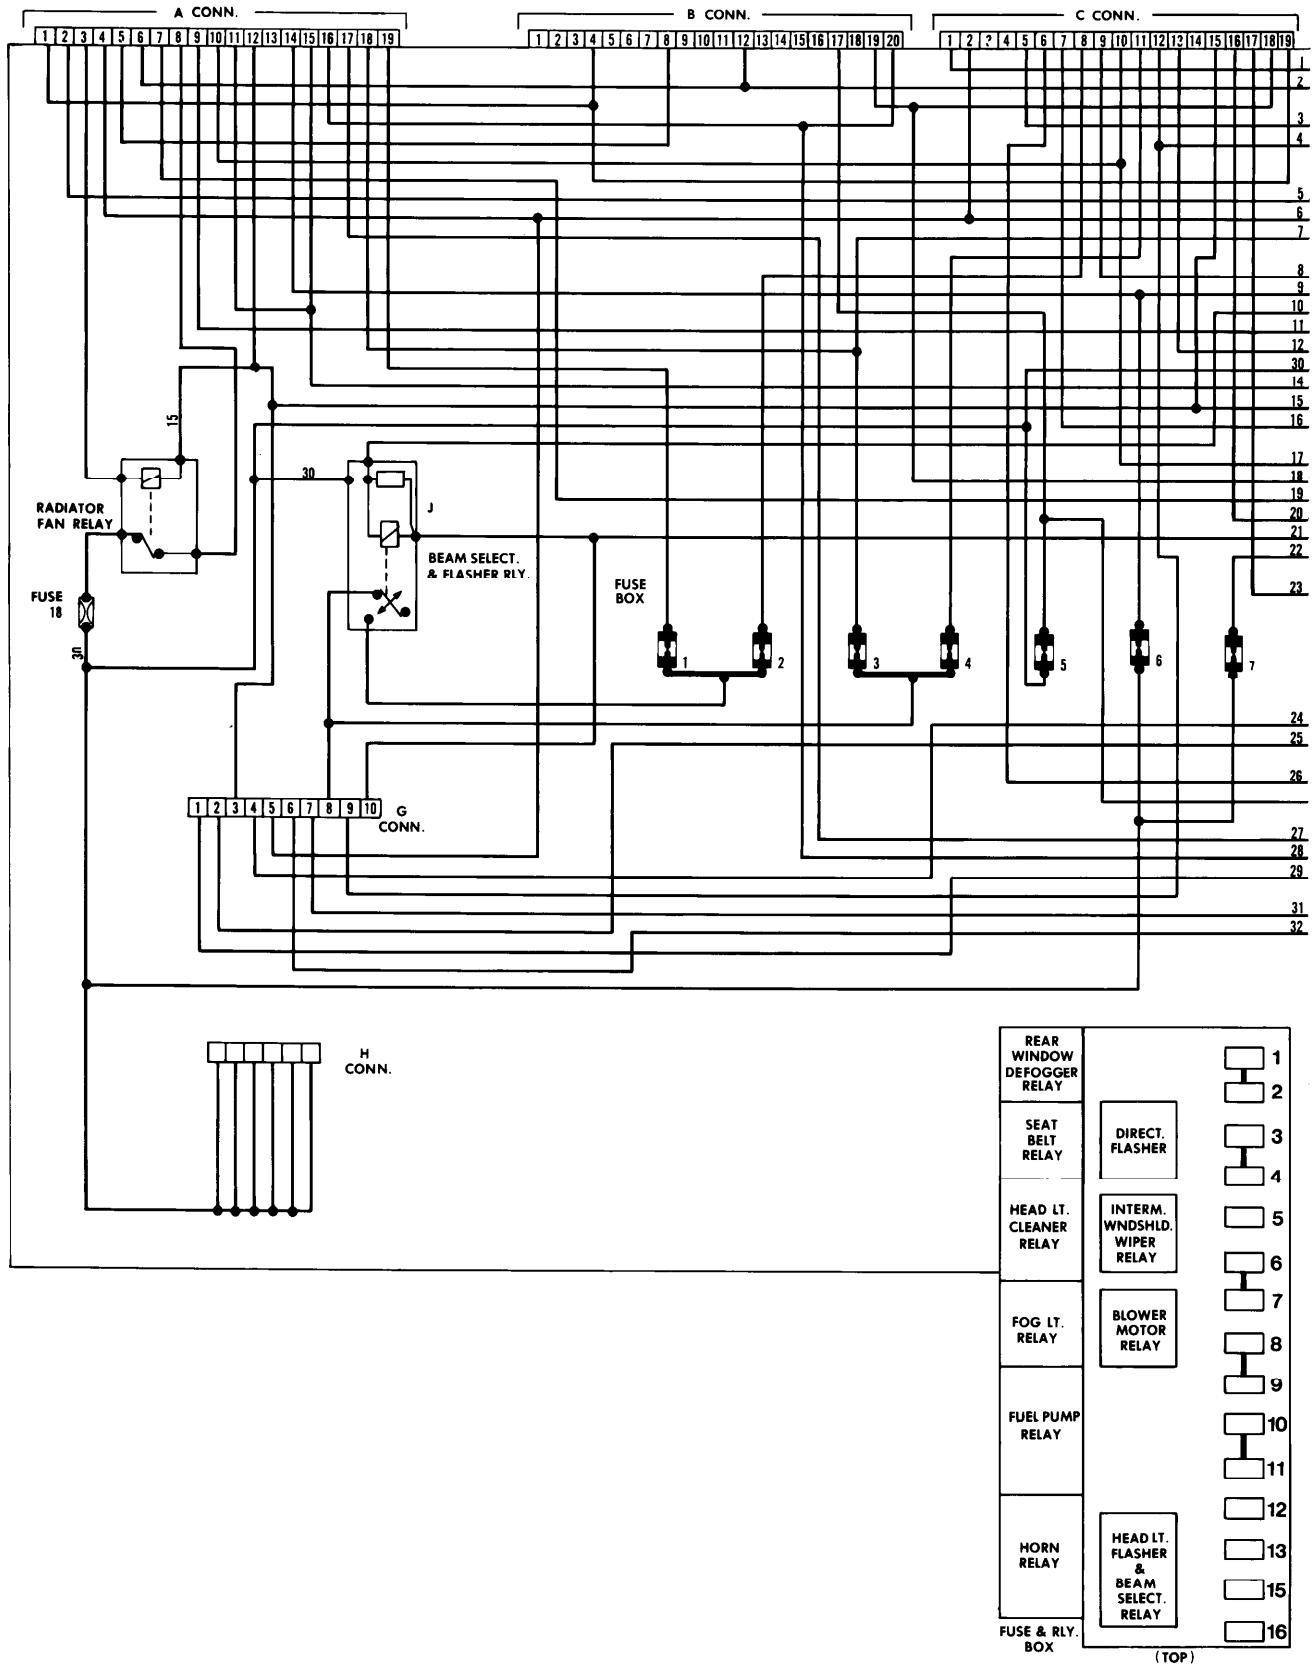

4-132 1978 Sub-System Wiring Diagrams

FUSE AND RELAY CONTROL BOX (Cont.)

Fuse and Relay Control Box
Porsche 924

1978 Sub-System Wiring Diagrams 4-133

FUSE AND RELAY CONTROL BOX (Cont.)

**Fuse and Relay Control Box
Porsche 924**