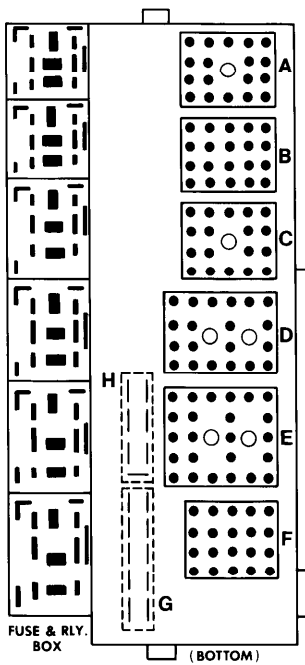

4-132 1978 Sub-System Wiring Diagrams

FUSE AND RELAY CONTROL BOX (Cont.)

Fuse and Relay Control Box
Porsche 924

1978 Sub-System Wiring Diagrams 4-133

FUSE AND RELAY CONTROL BOX (Cont.)

**Fuse and Relay Control Box
Porsche 924**