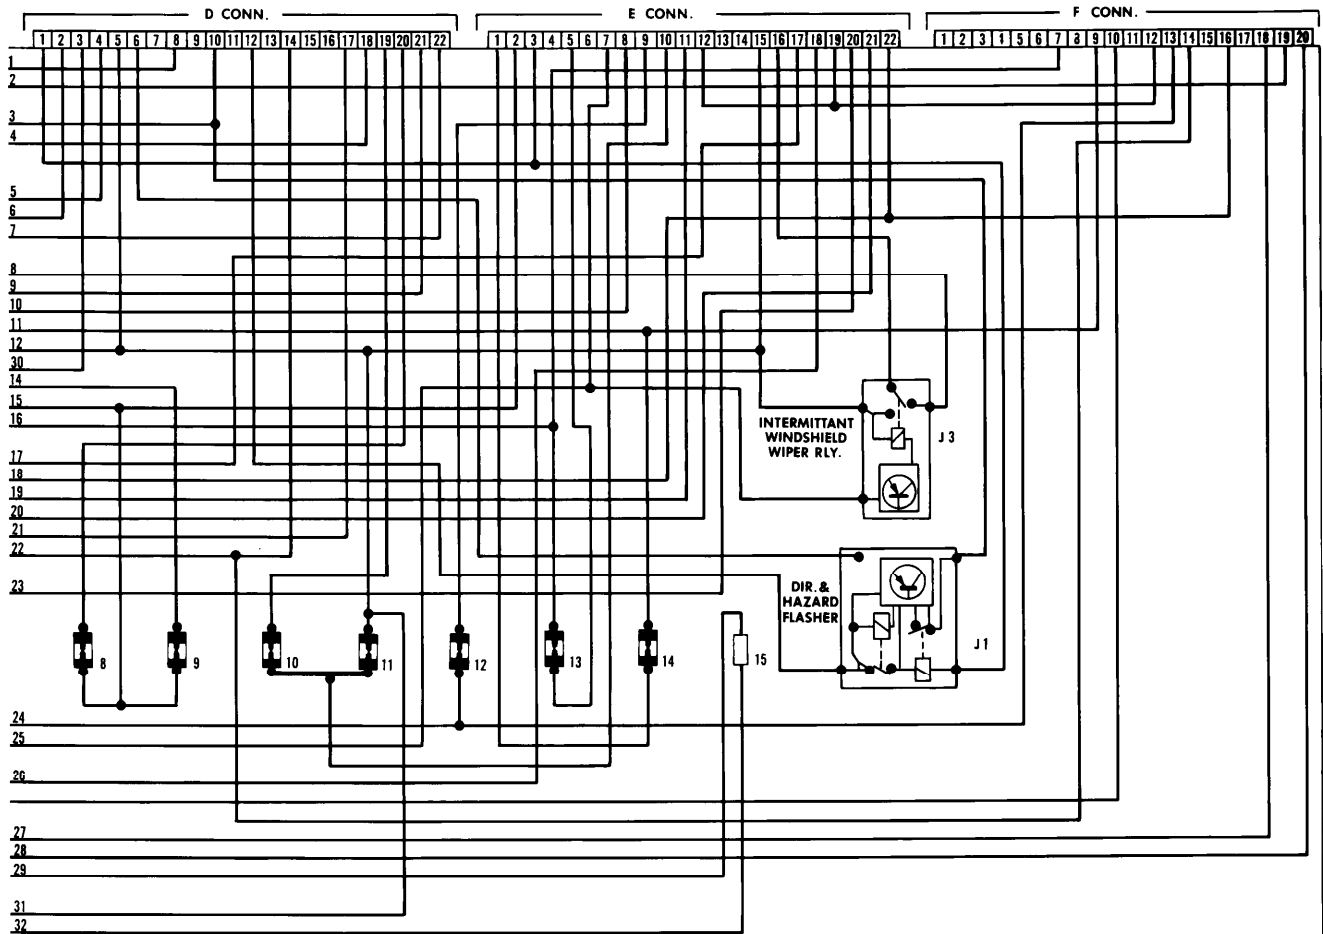

4-132 1978 Sub-System Wiring Diagrams

FUSE AND RELAY CONTROL BOX (Cont.)

Fuse and Relay Control Box
Porsche 924

1978 Sub-System Wiring Diagrams 4-133

FUSE AND RELAY CONTROL BOX (Cont.)

**Fuse and Relay Control Box
Porsche 924**