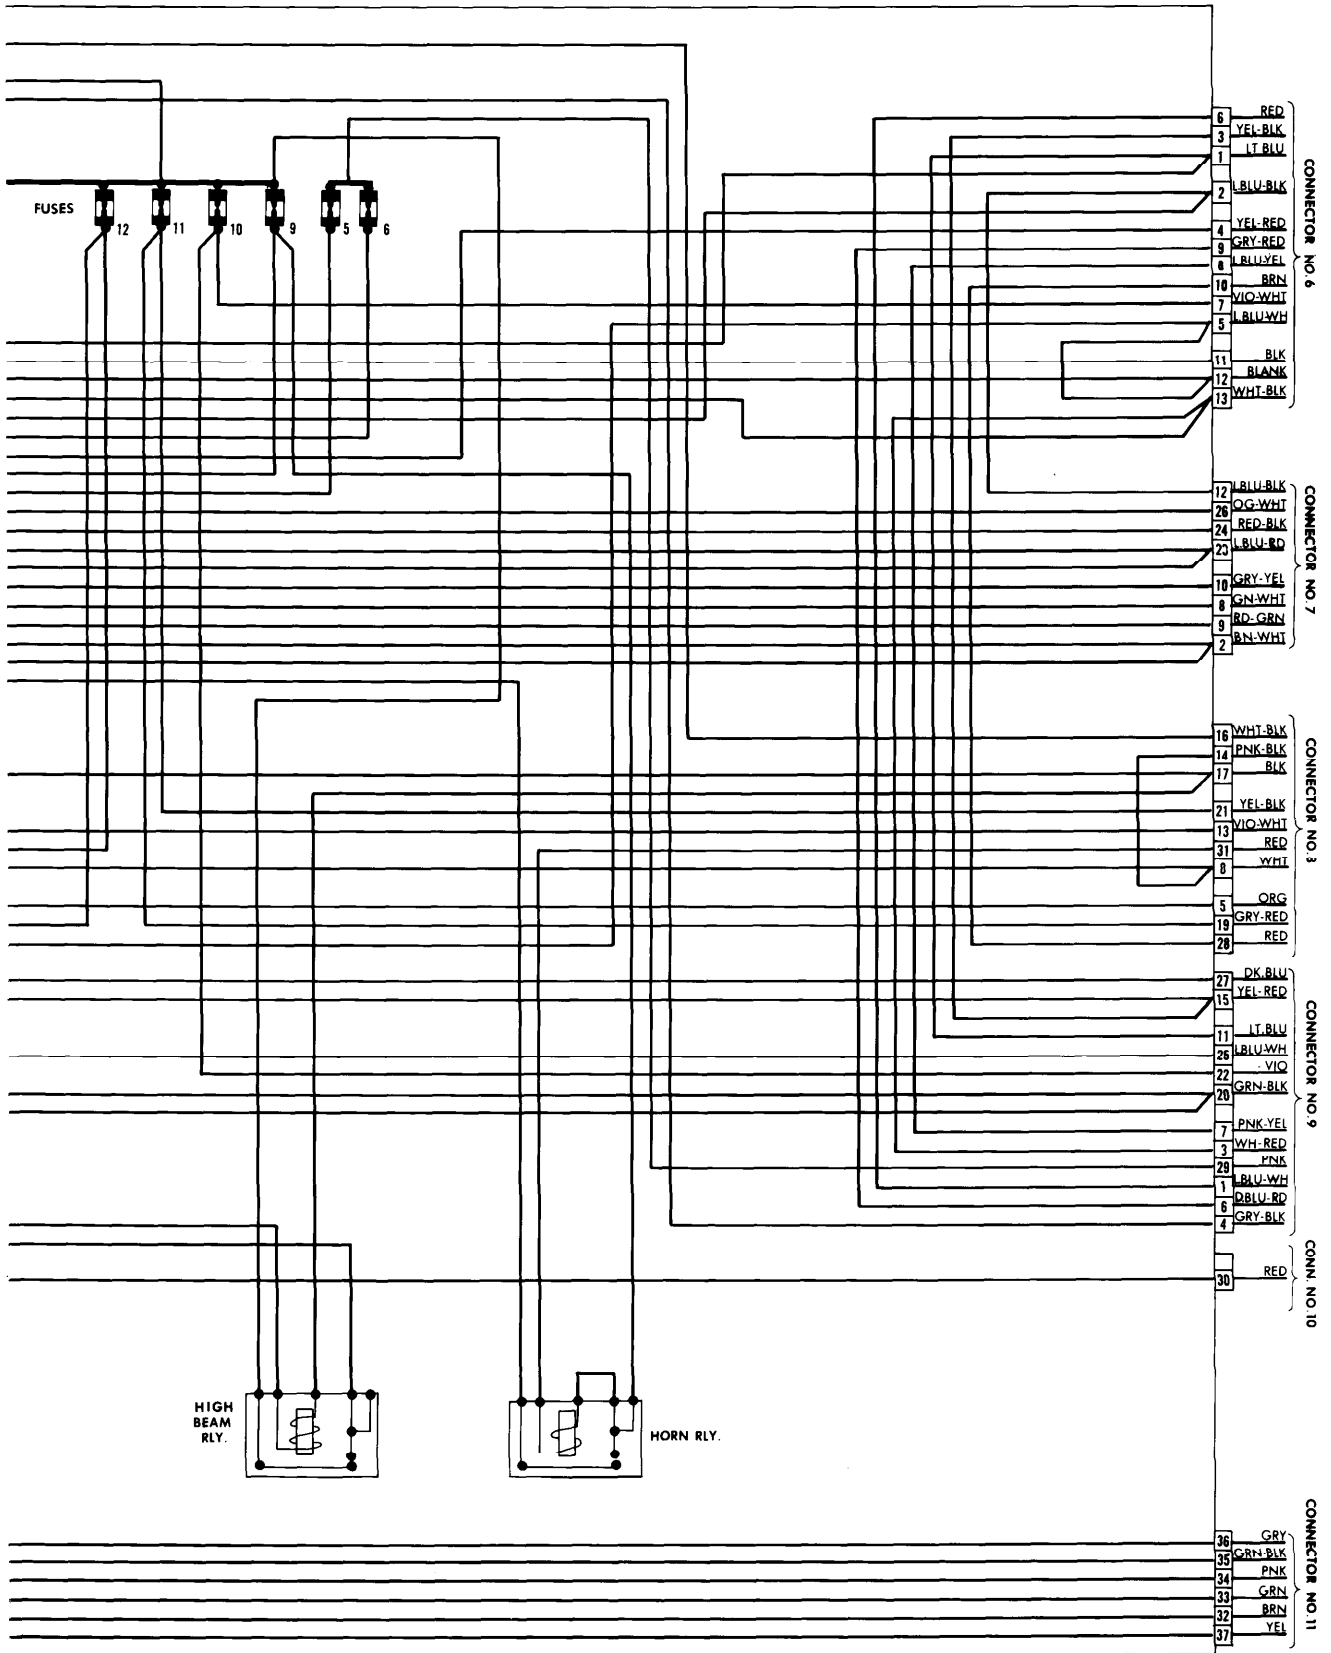

4-130 1978 Sub-System Wiring Diagrams

FUSE AND RELAY CONTROL BOX

Fuse and Relay Control Box
Fiat 131

1978 Sub-System Wiring Diagrams 4-131

FUSE AND RELAY CONTROL BOX (Cont.)

Fuse and Relay Control Box
Fiat 131