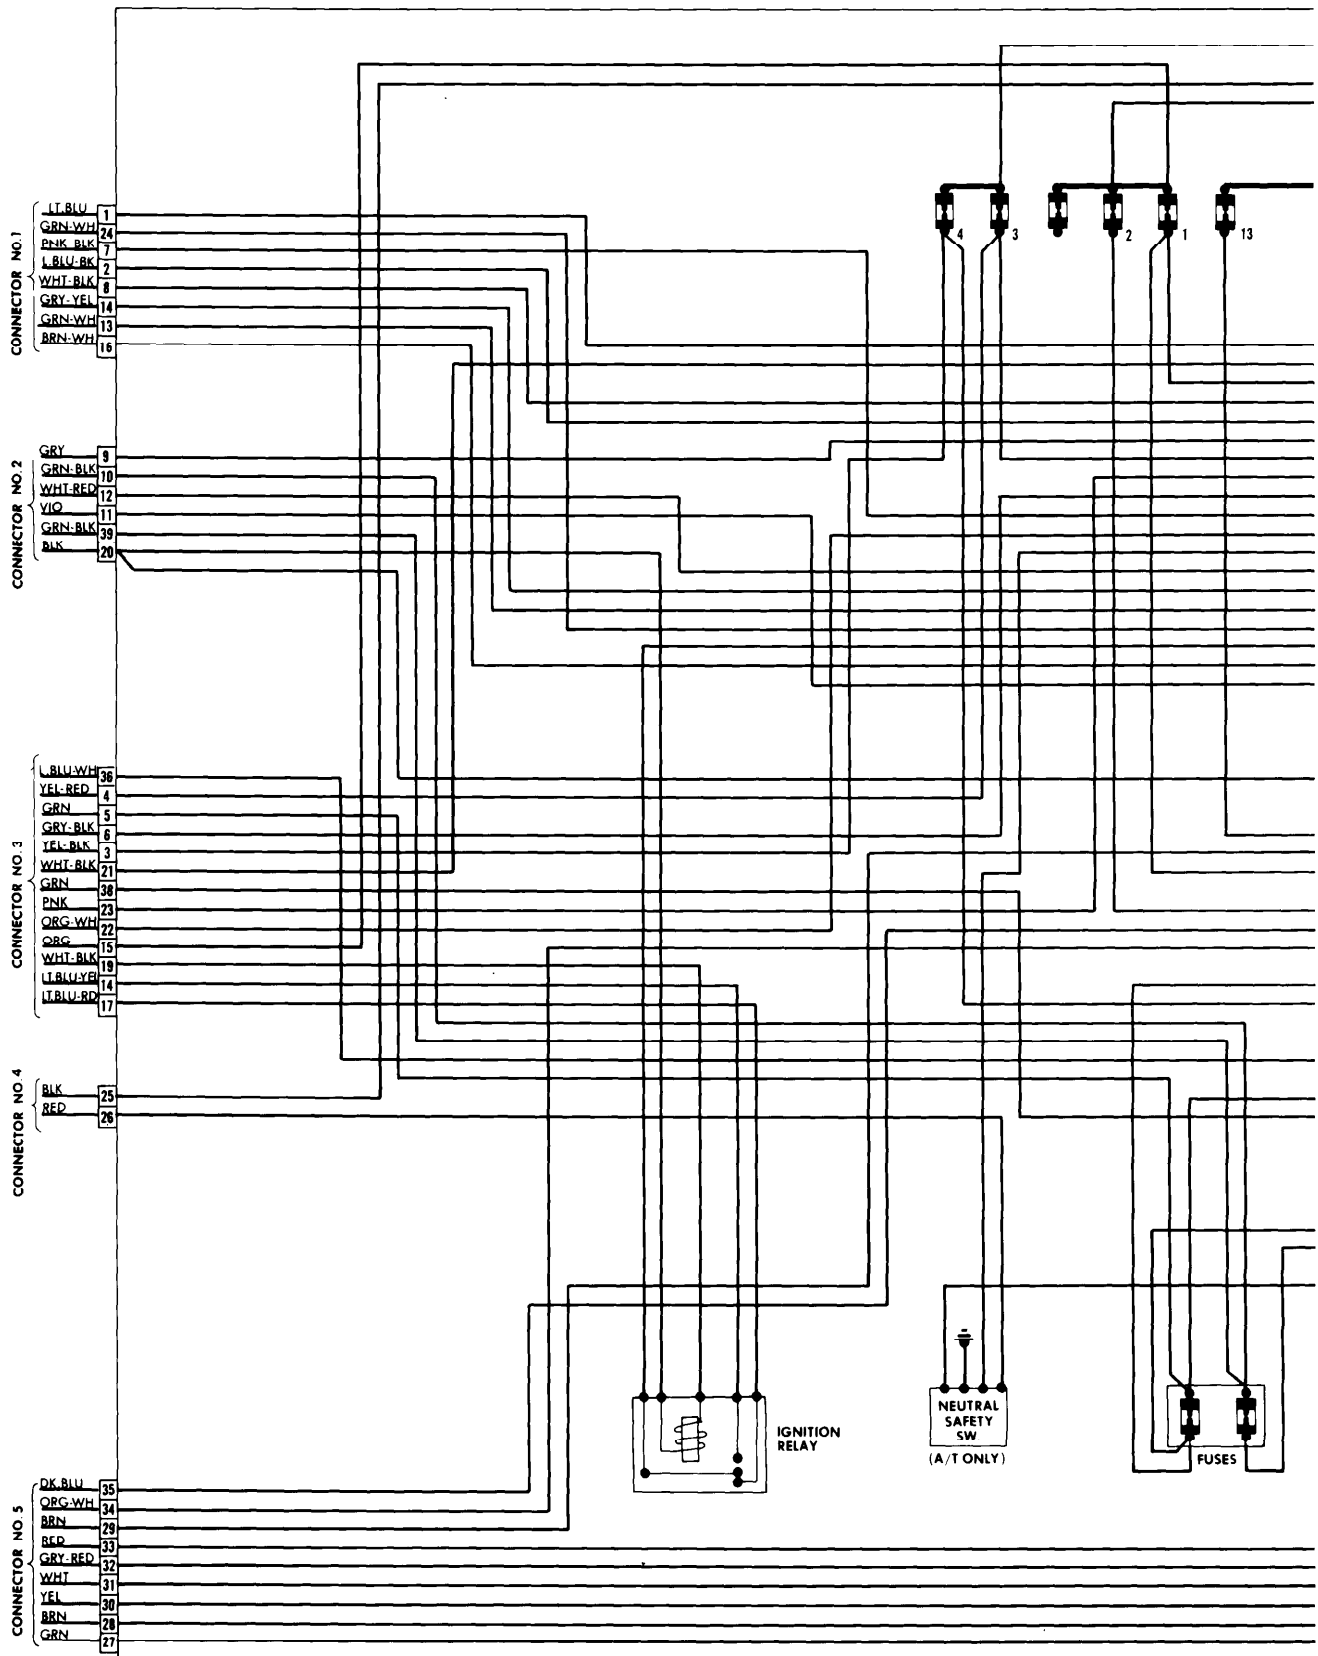

4-130 1978 Sub-System Wiring Diagrams

FUSE AND RELAY CONTROL BOX

Fuse and Relay Control Box
Fiat 131

1978 Sub-System Wiring Diagrams 4-131

FUSE AND RELAY CONTROL BOX (Cont.)

Fuse and Relay Control Box
Fiat 131