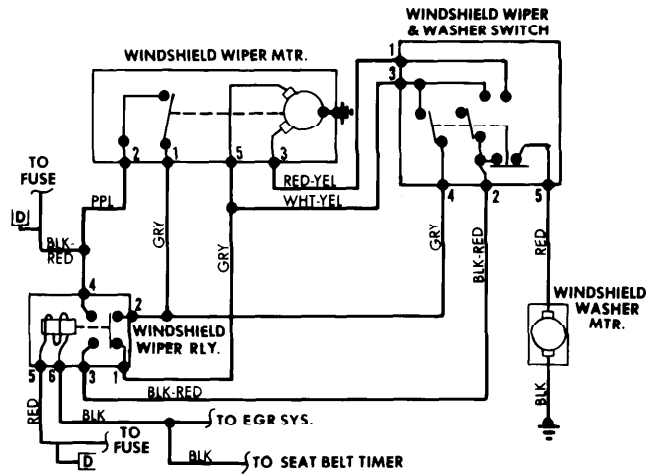

1977 Sub-System Wiring Diagrams 4-159

WINDSHIELD WIPER SYSTEMS (Cont.)

Windshield Wiper System Wiring Diagram
(Renault R-12)

Windshield Wiper System Wiring Diagram
(Porsche 924)

Windshield Wiper System Wiring Diagram
(Renault R-5)