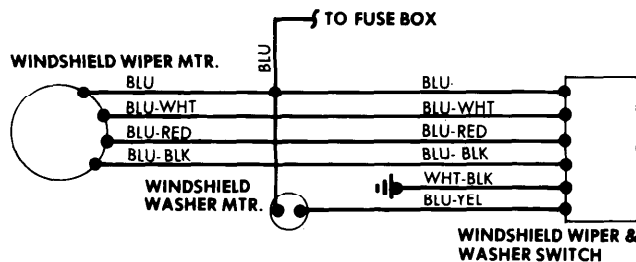

Windshield Wiper System Wiring Diagram
(Toyota Celica)