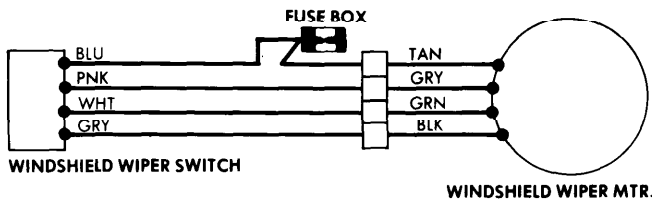

1977 Sub-System Wiring Diagrams 4-159

WINDSHIELD WIPER SYSTEMS (Cont.)

Windshield Wiper System Wiring Diagram
(Renault R-12)

Windshield Wiper System Wiring Diagram
(Porsche 924)

Windshield Wiper System Wiring Diagram
(Renault R-5)