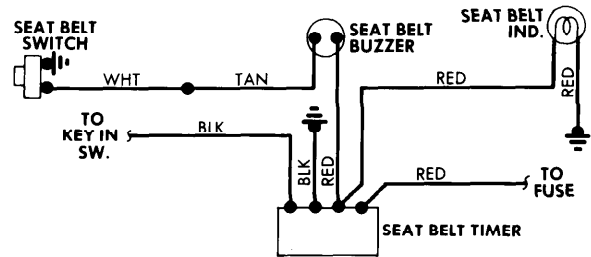

1977 Sub-System Wiring Diagrams 4-159

WINDSHIELD WIPER SYSTEMS (Cont.)

Windshield Wiper System Wiring Diagram
(Renault R-12)

Windshield Wiper System Wiring Diagram
(Porsche 924)

Windshield Wiper System Wiring Diagram
(Renault R-5)

Windshield Wiper System Wiring Diagram
(Renault Gordini)

Windshield Wiper System Wiring Diagram
(Toyota Celica)