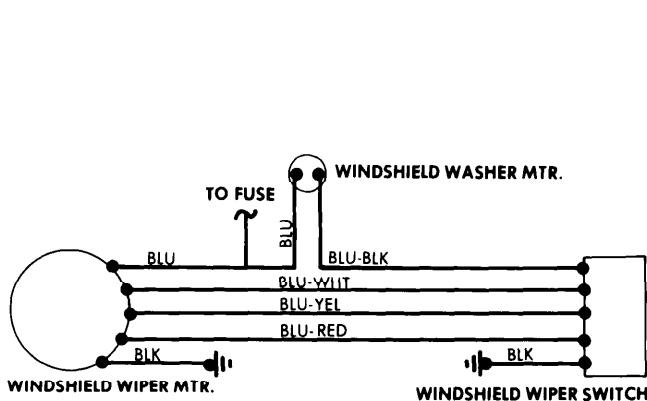

4-158 1977 Sub-System Wiring Diagrams

WINDSHIELD WIPER SYSTEMS (Cont.)

Windshield Wiper System Wiring Diagram
(Mercedes-Benz 240D, 280E and 300D)

Windshield Wiper System Wiring Diagram
(Opel)

Windshield Wiper System Wiring Diagram
(Peugeot 604)

Windshield Wiper System Wiring Diagram
(911S and Turbo Carrera)