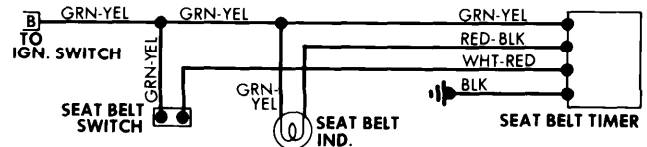

1977 Sub-System Wiring Diagrams 4-157

WINDSHIELD WIPER SYSTEMS (Cont.)

Windshield Wiper System Wiring Diagram (Lancia)

Windshield Wiper System Wiring Diagram (Mazda Cosmo)

Windshield Wiper System Wiring Diagram (Mazda RX-4)

Windshield Wiper System Wiring Diagram (Mazda Pickup)