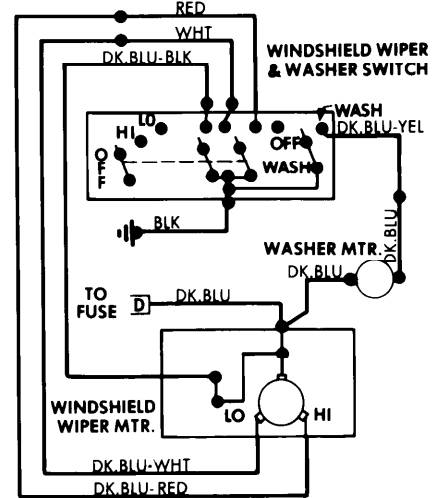

1977 Sub-System Wiring Diagrams 4-153

WINDSHIELD WIPER SYSTEMS (Cont.)

Windshield Wiper System Wiring Diagram
(BMW 320i)

Windshield Wiper System Wiring Diagram
(BMW 630CSi)

Windshield Wiper System Wiring Diagram
(Courier)