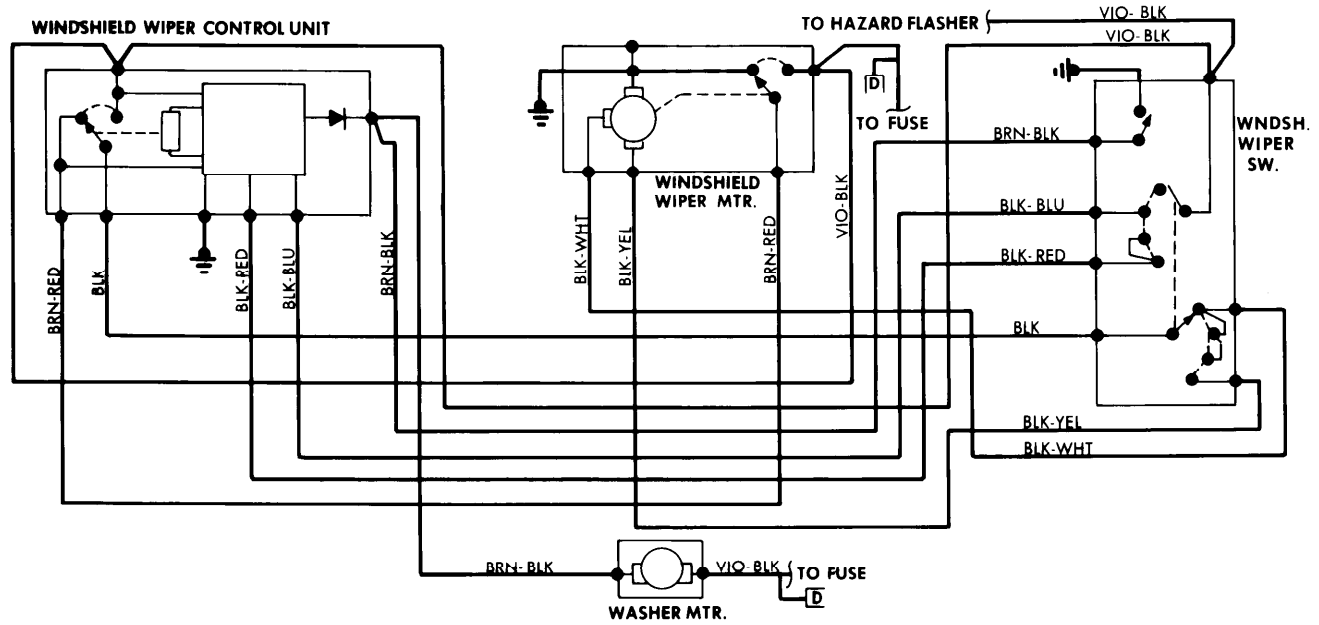

1977 Sub-System Wiring Diagrams 4-153

WINDSHIELD WIPER SYSTEMS (Cont.)

Windshield Wiper System Wiring Diagram
(BMW 320i)

Windshield Wiper System Wiring Diagram
(BMW 630CSi)

Windshield Wiper System Wiring Diagram
(Courier)