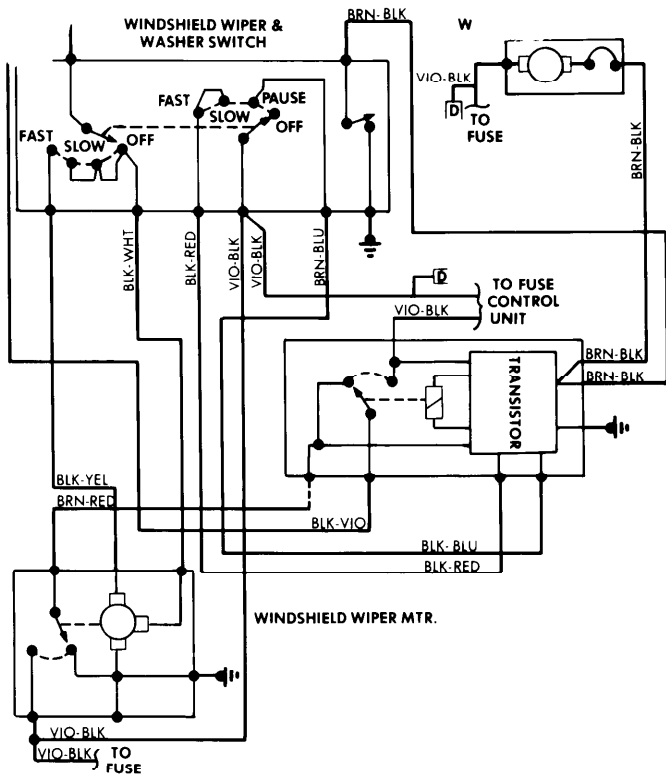

1977 Sub-System Wiring Diagrams 4-153

WINDSHIELD WIPER SYSTEMS (Cont.)

Windshield Wiper System Wiring Diagram
(BMW 320i)

Windshield Wiper System Wiring Diagram
(BMW 630CSi)

Windshield Wiper System Wiring Diagram
(Courier)