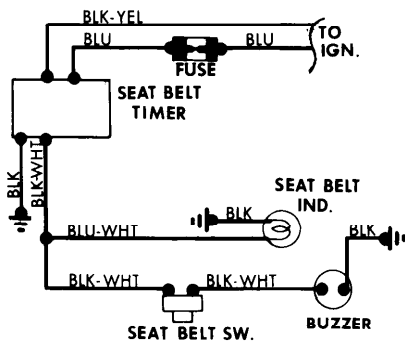

1977 Sub-System Wiring Diagrams 4-151

SEAT BELT WARNING SYSTEMS (Cont.)

Seat Belt Warning System Wiring Diagram
(Renault Gordini)

Seat Belt Warning System Wiring Diagram
(Toyota Corolla)

Seat Belt Warning System Wiring Diagram
(Saab 99)

Seat Belt Warning System Wiring Diagram
(Toyota Corona)

Seat Belt Warning System Wiring Diagram
(Subaru)

Seat Belt Warning System Wiring Diagram
(Triumph TR7 & Spitfire)

Seat Belt Warning System Wiring Diagram
(Toyota Celica and Land Cruiser FJ40)

Seat Belt Warning System Wiring Diagram
(Volkswagen Type 1)