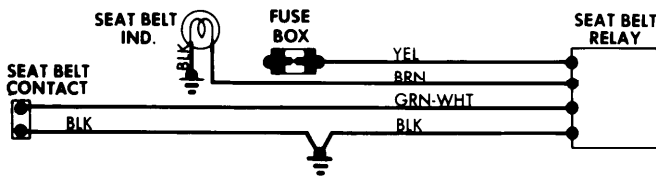

1977 Sub-System Wiring Diagrams 4-151

SEAT BELT WARNING SYSTEMS (Cont.)

Seat Belt Warning System Wiring Diagram
(Renault Gordini)

Seat Belt Warning System Wiring Diagram
(Toyota Corolla)

Seat Belt Warning System Wiring Diagram
(Saab 99)

Seat Belt Warning System Wiring Diagram
(Toyota Corona)

Seat Belt Warning System Wiring Diagram
(Subaru)

Seat Belt Warning System Wiring Diagram
(Triumph TR7 & Spitfire)

Seat Belt Warning System Wiring Diagram
(Toyota Celica and Land Cruiser FJ40)

Seat Belt Warning System Wiring Diagram
(Volkswagen Type 1)