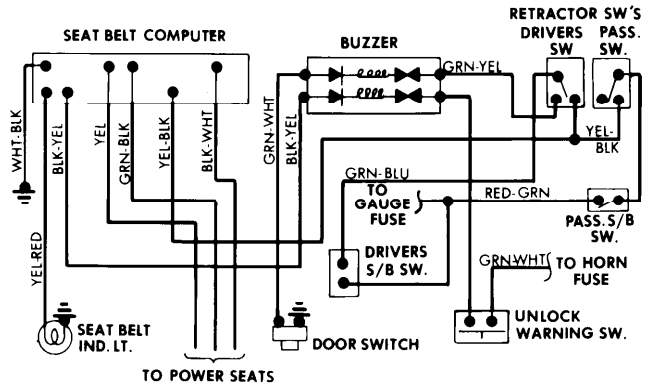

1977 Sub-System Wiring Diagrams 4-151

SEAT BELT WARNING SYSTEMS (Cont.)

Seat Belt Warning System Wiring Diagram
(Renault Gordini)

Seat Belt Warning System Wiring Diagram
(Toyota Corolla)

Seat Belt Warning System Wiring Diagram
(Saab 99)

Seat Belt Warning System Wiring Diagram
(Toyota Corona)

Seat Belt Warning System Wiring Diagram
(Subaru)

Seat Belt Warning System Wiring Diagram
(Triumph TR7 & Spitfire)

Seat Belt Warning System Wiring Diagram
(Toyota Celica and Land Cruiser FJ40)

Seat Belt Warning System Wiring Diagram
(Volkswagen Type 1)