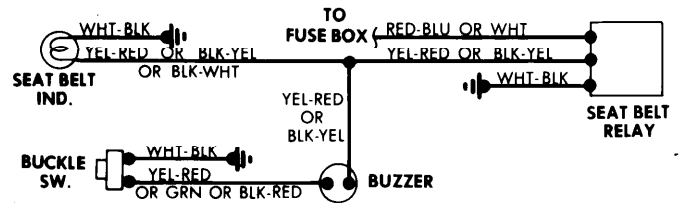

1977 Sub-System Wiring Diagrams 4-151

SEAT BELT WARNING SYSTEMS (Cont.)

Seat Belt Warning System Wiring Diagram
(Renault Gordini)

Seat Belt Warning System Wiring Diagram
(Toyota Corolla)

Seat Belt Warning System Wiring Diagram
(Saab 99)

Seat Belt Warning System Wiring Diagram
(Toyota Corona)

Seat Belt Warning System Wiring Diagram
(Subaru)

Seat Belt Warning System Wiring Diagram
(Triumph TR7 & Spitfire)

Seat Belt Warning System Wiring Diagram
(Toyota Celica and Land Cruiser FJ40)

Seat Belt Warning System Wiring Diagram
(Volkswagen Type 1)