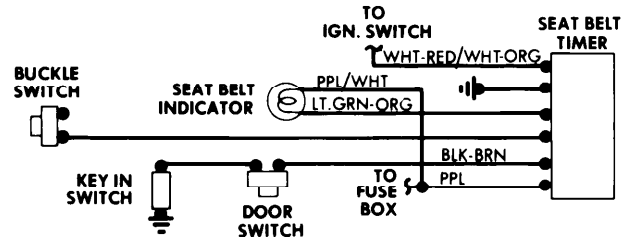

1977 Sub-System Wiring Diagrams 4-151

SEAT BELT WARNING SYSTEMS (Cont.)

Seat Belt Warning System Wiring Diagram
(Renault Gordini)

Seat Belt Warning System Wiring Diagram
(Toyota Corolla)

Seat Belt Warning System Wiring Diagram
(Saab 99)

Seat Belt Warning System Wiring Diagram
(Toyota Corona)

Seat Belt Warning System Wiring Diagram
(Subaru)

Seat Belt Warning System Wiring Diagram
(Triumph TR7 & Spitfire)

Seat Belt Warning System Wiring Diagram
(Toyota Celica and Land Cruiser FJ40)

Seat Belt Warning System Wiring Diagram
(Volkswagen Type 1)