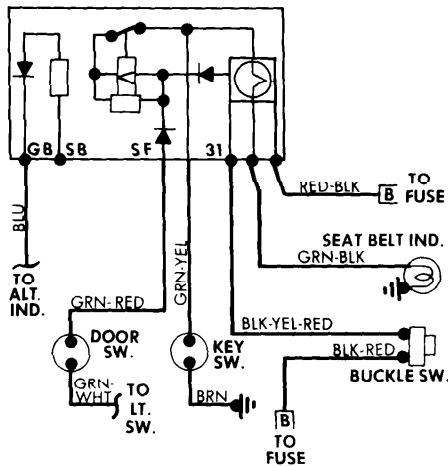

4-150 1977 Sub-System Wiring Diagrams

SEAT BELT WARNING SYSTEMS (Cont.)

Seat Belt Warning System Wiring Diagram
(Mercedes 280SE, 230, 240D and 300D)

Seat Belt Warning System Wiring Diagram
(Mercedes 450SEL, 450SL-SLC and 6.9)

Seat Belt Warning System Wiring Diagram
(MG Midget)

Seat Belt Warning System Wiring Diagram
(Opel)

Seat Belt Warning System Wiring Diagram
(Peugeot 604)

Seat Belt Warning System Wiring Diagram
(Porsche 911 & 930)

Seat Belt Warning System Wiring Diagram
(Porsche 924)

Seat Belt Warning System Wiring Diagram
(Renault R-5)