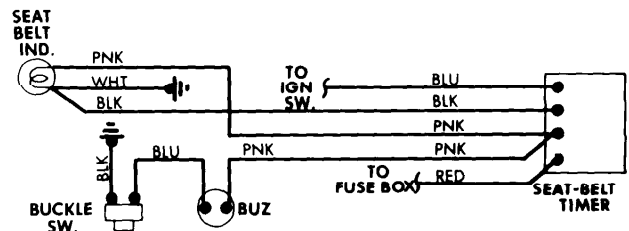

4-150 1977 Sub-System Wiring Diagrams

SEAT BELT WARNING SYSTEMS (Cont.)

Seat Belt Warning System Wiring Diagram
(Mercedes 280SE, 230, 240D and 300D)

Seat Belt Warning System Wiring Diagram
(Mercedes 450SEL, 450SL-SLC and 6.9)

Seat Belt Warning System Wiring Diagram
(MG Midget)

Seat Belt Warning System Wiring Diagram
(Opel)

Seat Belt Warning System Wiring Diagram
(Peugeot 604)

Seat Belt Warning System Wiring Diagram
(Porsche 911 & 930)

Seat Belt Warning System Wiring Diagram
(Porsche 924)

Seat Belt Warning System Wiring Diagram
(Renault R-5)