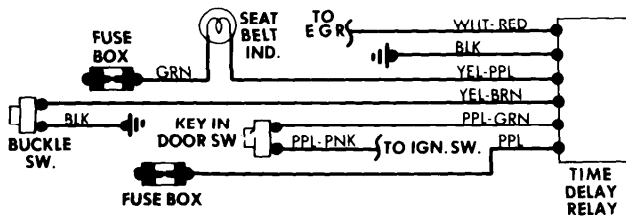

4-150 1977 Sub-System Wiring Diagrams

SEAT BELT WARNING SYSTEMS (Cont.)

Seat Belt Warning System Wiring Diagram
(Mercedes 280SE, 230, 240D and 300D)

Seat Belt Warning System Wiring Diagram
(Mercedes 450SEL, 450SL-SLC and 6.9)

Seat Belt Warning System Wiring Diagram
(MG Midget)

Seat Belt Warning System Wiring Diagram
(Opel)

Seat Belt Warning System Wiring Diagram
(Peugeot 604)

Seat Belt Warning System Wiring Diagram
(Porsche 911 & 930)

Seat Belt Warning System Wiring Diagram
(Porsche 924)

Seat Belt Warning System Wiring Diagram
(Renault R-5)