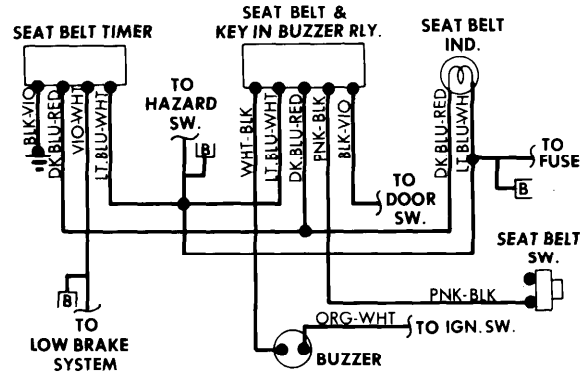

# 4-148 1977 Sub-System Wiring Diagrams

## SEAT BELT WARNING SYSTEMS (Cont.)

Seat Belt Warning System Wiring Diagram  
(Datsun 620 Pickup)

Seat Belt Warning System Wiring Diagram  
(Fiat 124)

Seat Belt Warning System Wiring Diagram  
(Fiat X1/9)

Seat Belt Warning System Wiring Diagram  
(Fiat 128)

Seat Belt Warning System Wiring Diagram  
(Fiat 3P)

Seat Belt Warning System Wiring Diagram  
(Fiat 131)